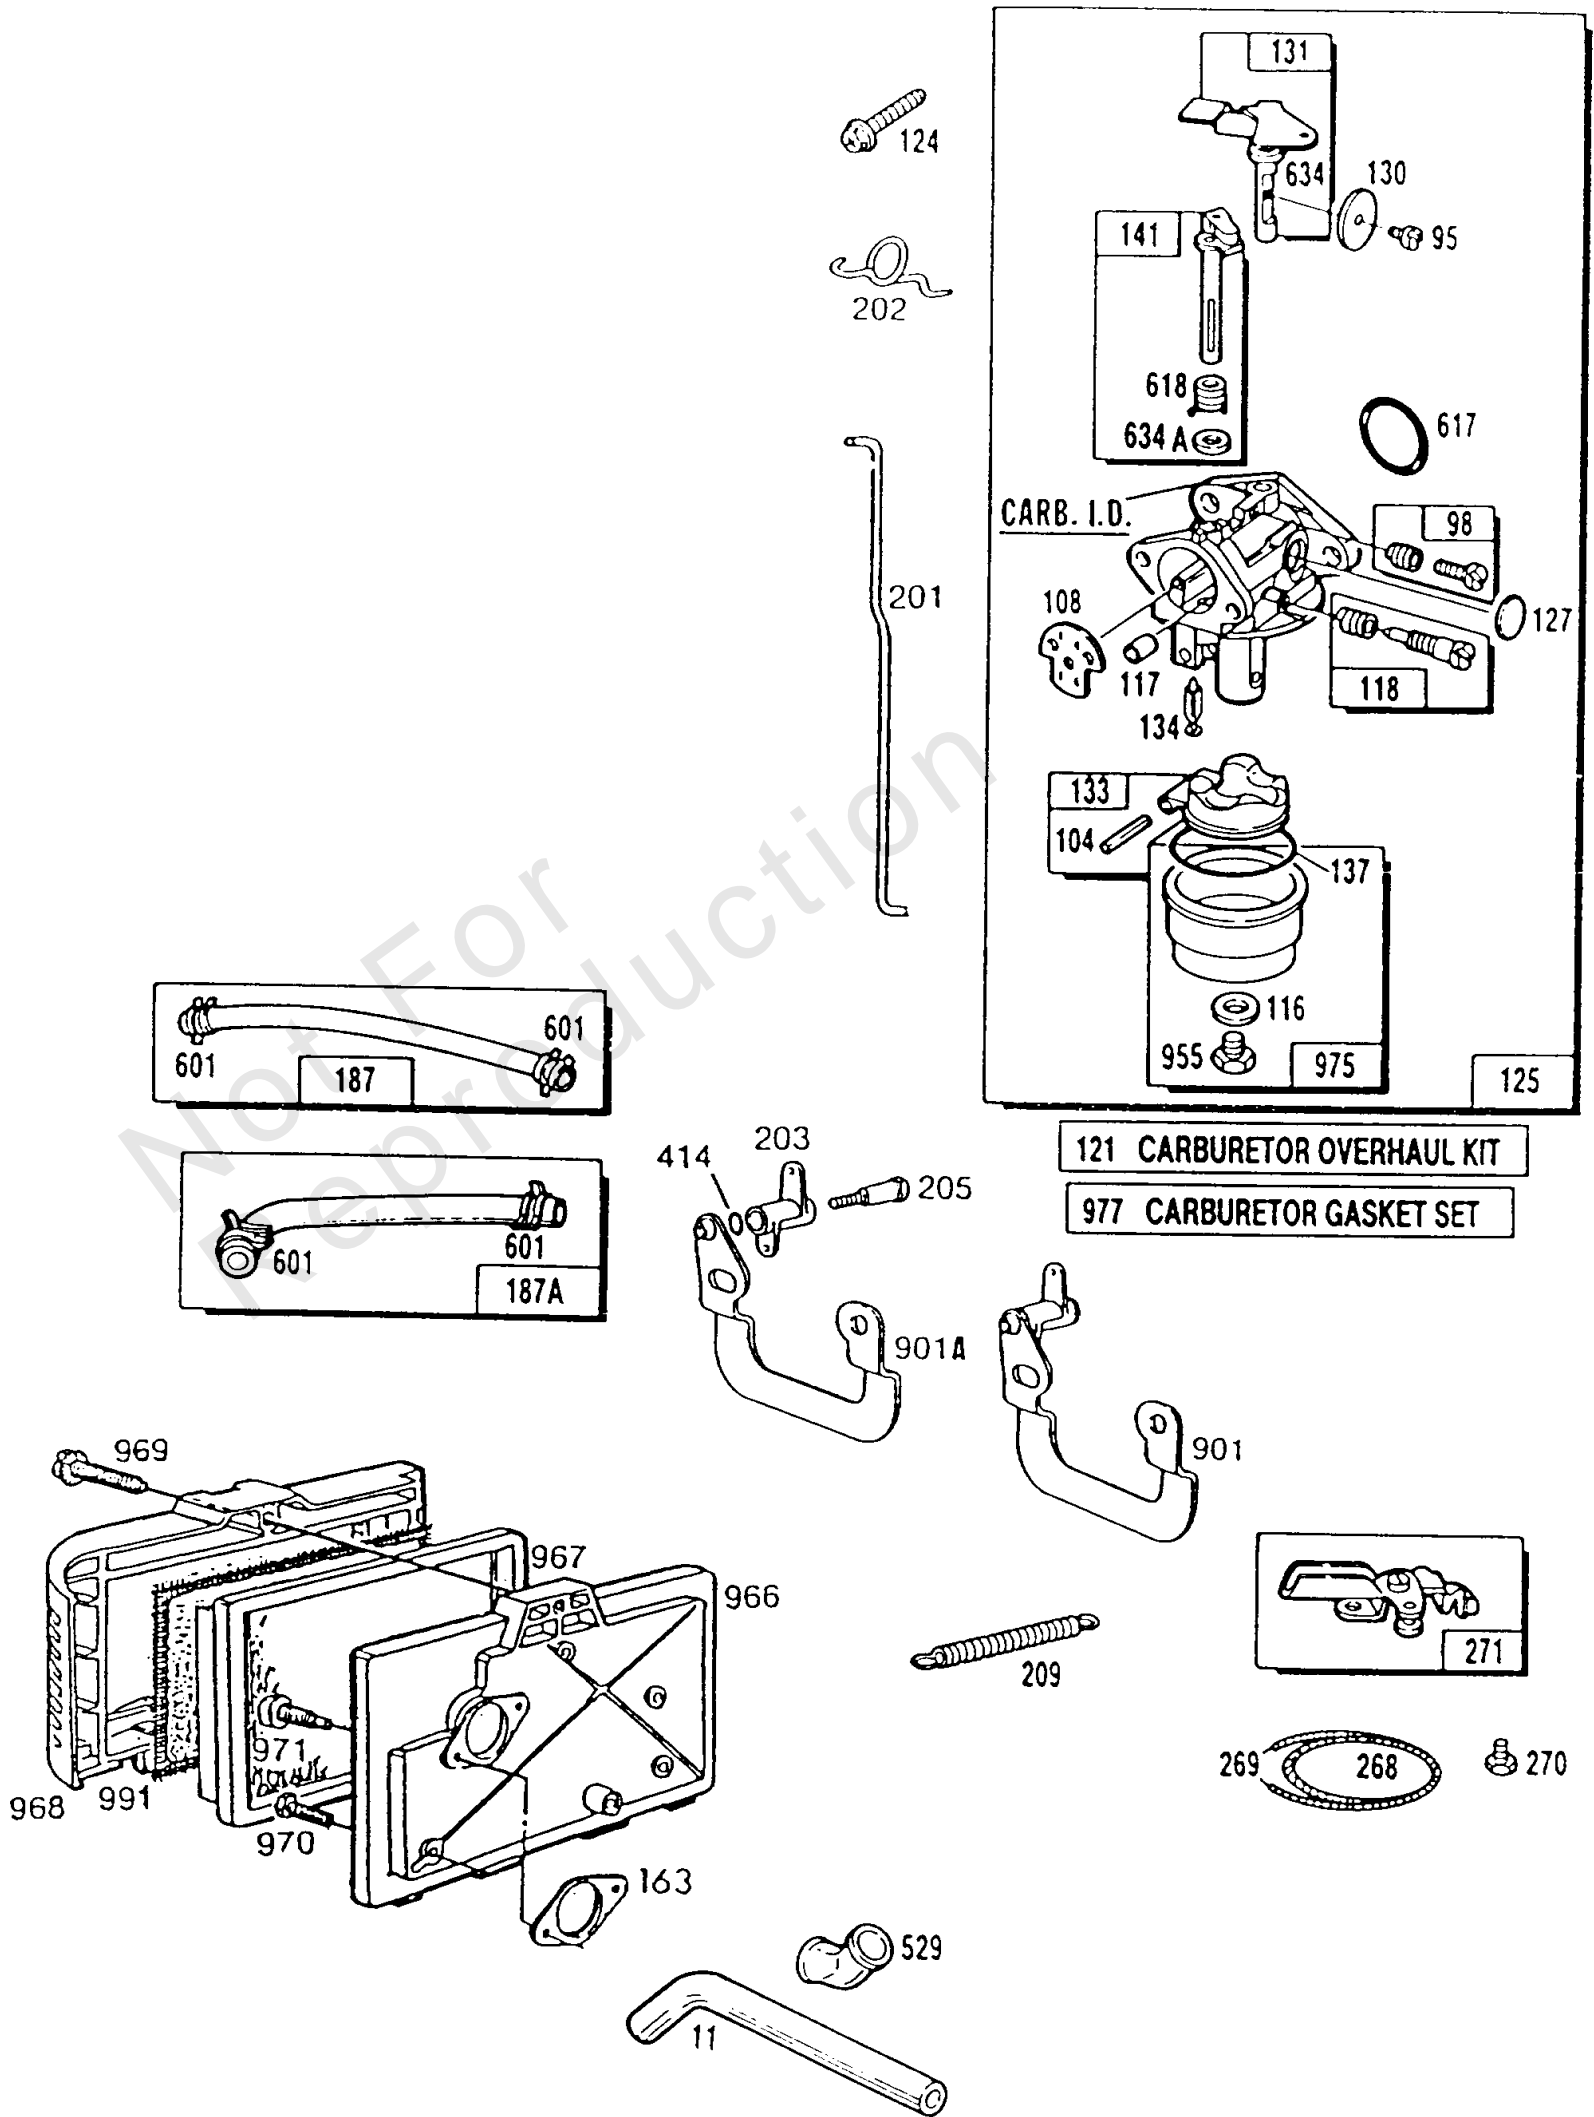

Carburetor Assy,Air Cleaner

REF NO	PART NO	QTY	DESCRIPTION
11	231392		TUBE, Breather
95	94098		SCREW -(Throttle Valve)
98	398185		KIT-IDLE SPEED -(Idle Speed) (Lmt 26, 27, 28, 31)
104	231371		PIN, Float Hinge -Included in Carburetor Overhaul Kit-See Ref 121
108	223471		VALVE, Choke
116	-----		No Nomenclature -Included in Carburetor Overhaul Kit-See Ref 121. Included in Carburetor Gasket Set-Part No. 398183
117	-----		No Nomenclature -Included in Carburetor Overhaul Kit-See Ref 121
118	398157		VALVE, Needle -(Lms 1,2) See Carburetor Illustration For Location of LMS I.D. Number
118	398670		KIT, Idle Mixture -(Lms 3,4,5,7,10) Included in Carburetor Overhaul Kit-See Ref 121
118	492945		KIT, Idle Mixture -(Lms 11,12,m26) Included in Carburetor Overhaul Kit-See Ref 121
121	398158		KIT, Carburetor Overhaul -(Lms 1,2)
121	398669		KIT, Carburetor Overhaul -(Lms 3,4)
121	490931		KIT, Carburetor Overhaul -(Lms 5,7,10) See Carburetor Illustration For Location of LMS I.D. Number
121	492495		KIT, Carburetor Overhaul -(Lms 11,12,13,14,15,m26)
124	94525		SCREW
125	398668		CARBURETOR -(Fixed Jet) (Lms-12)
125	492544		CARBURETOR -(Fixed Jet) (Lms 2,4,7,12)
127	-----		No Nomenclature -Included in Carburetor Overhaul Kit-See Ref 121
130	223470		VALVE, Throttle
131	398673		SHAFT, Throttle
133	398187		FLOAT-CARBURETOR
134	398188		KIT-NEEDLE/SEAT -Included in Carburetor Overhaul Kit-See Ref 121
137	-----		No Nomenclature -Included in Carburetor Overhaul Kit-See Ref 121. Included in Carburetor Gasket Set-Part No. 398183
141	398186		SHAFT, Choke
163	271840		GASKET, Air Cleaner
187A	398396		LINE, Fuel -(Molded)
187	390674		LINE, Fuel
201	262066		LINK, Choke
202	262065		LINK, Throttle
203	280533		CRANK, Bell -Used Before Code Date 87020900
205	93838		SCREW -(6-32) -Used Before Code Date 87020900
209	262077		SPRING, Governor
268	66986		CASING, Control Wire -(Cut To Required Length)