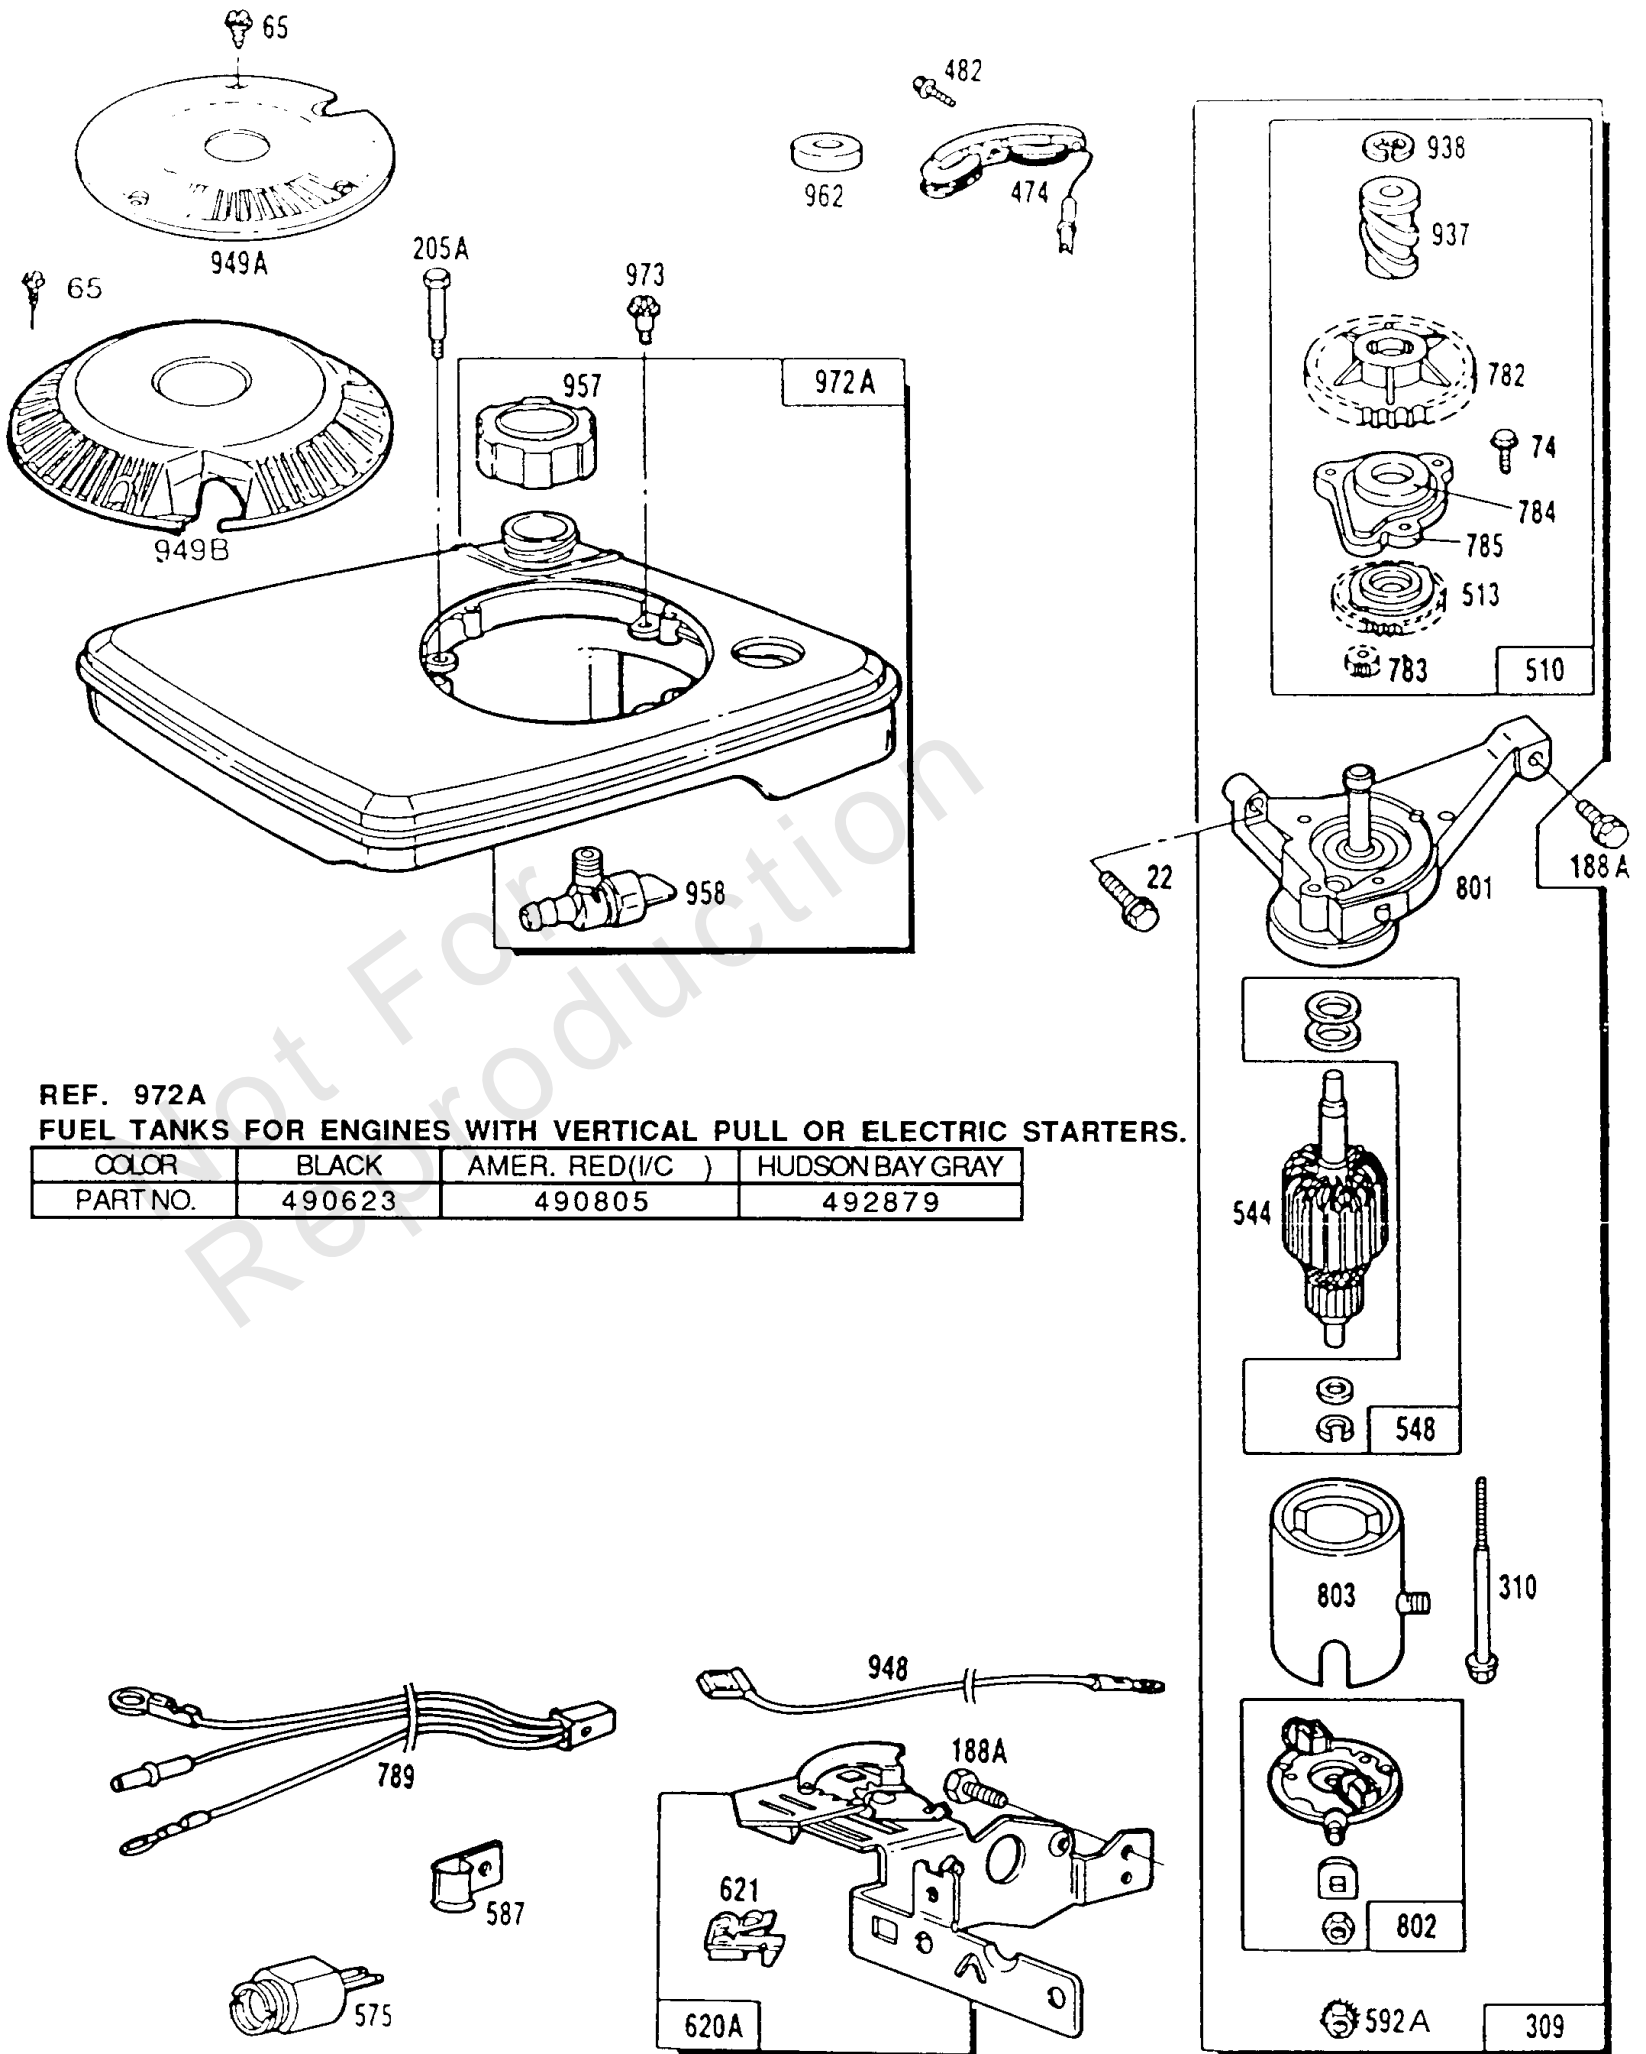

REF. 972A
FUEL TANKS FOR ENGINES WITH VERTICAL PULL OR ELECTRIC STARTERS.

COLOR	BLACK	AMER. RED(I/C)	HUDSON BAY GRAY
PART NO.	490623	490805	492879