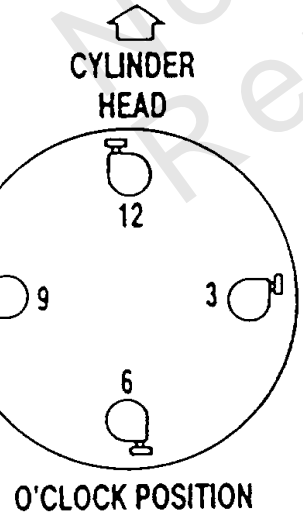

REWIND STARTER ASSEMBLIES FOR BAND BRAKE

CLOCK POSITIONS				
1:30	3	6	9	12
		396413*	397824	396017

*See Text For Specials

REWIND STARTER ASSEMBLIES FOR NON-BAND-BRAKE

CLOCK POSITIONS			
3	6	9	12
399530	491507*	399013	398634

*For Specials, See Text Ref. 608.