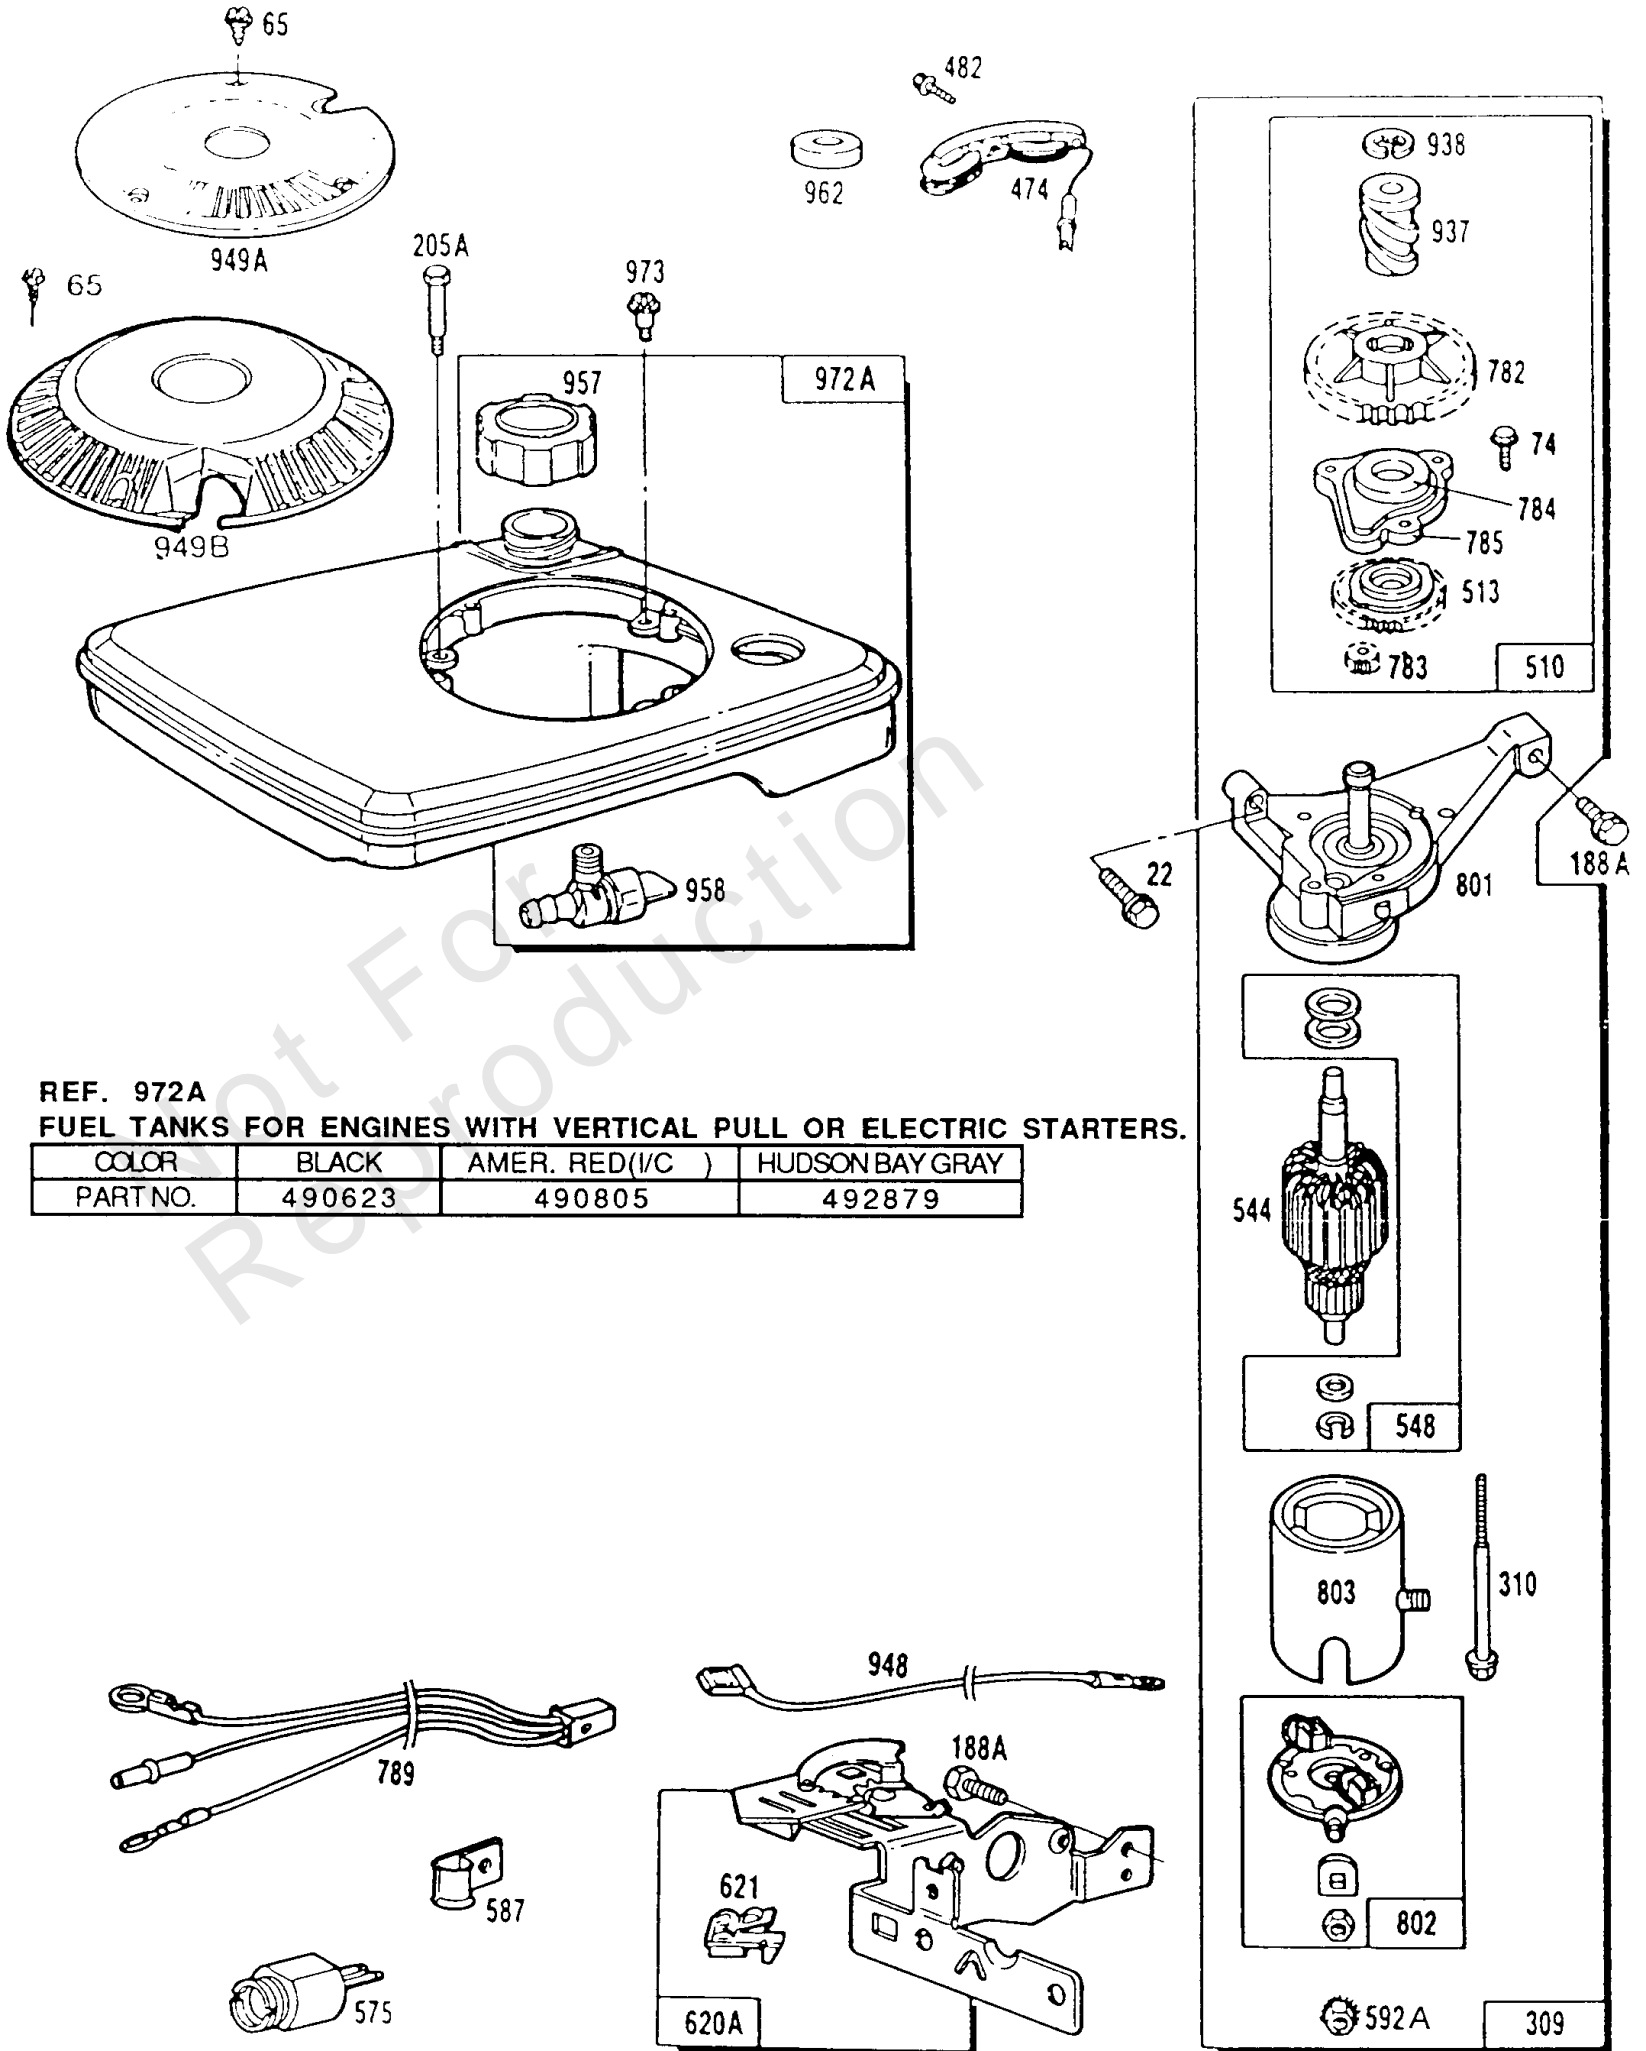

REF. 972A
FUEL TANKS FOR ENGINES WITH VERTICAL PULL OR ELECTRIC STARTERS.

COLOR	BLACK	AMER. RED(I/C)	HUDSON BAY GRAY
PART NO.	490623	490805	492879