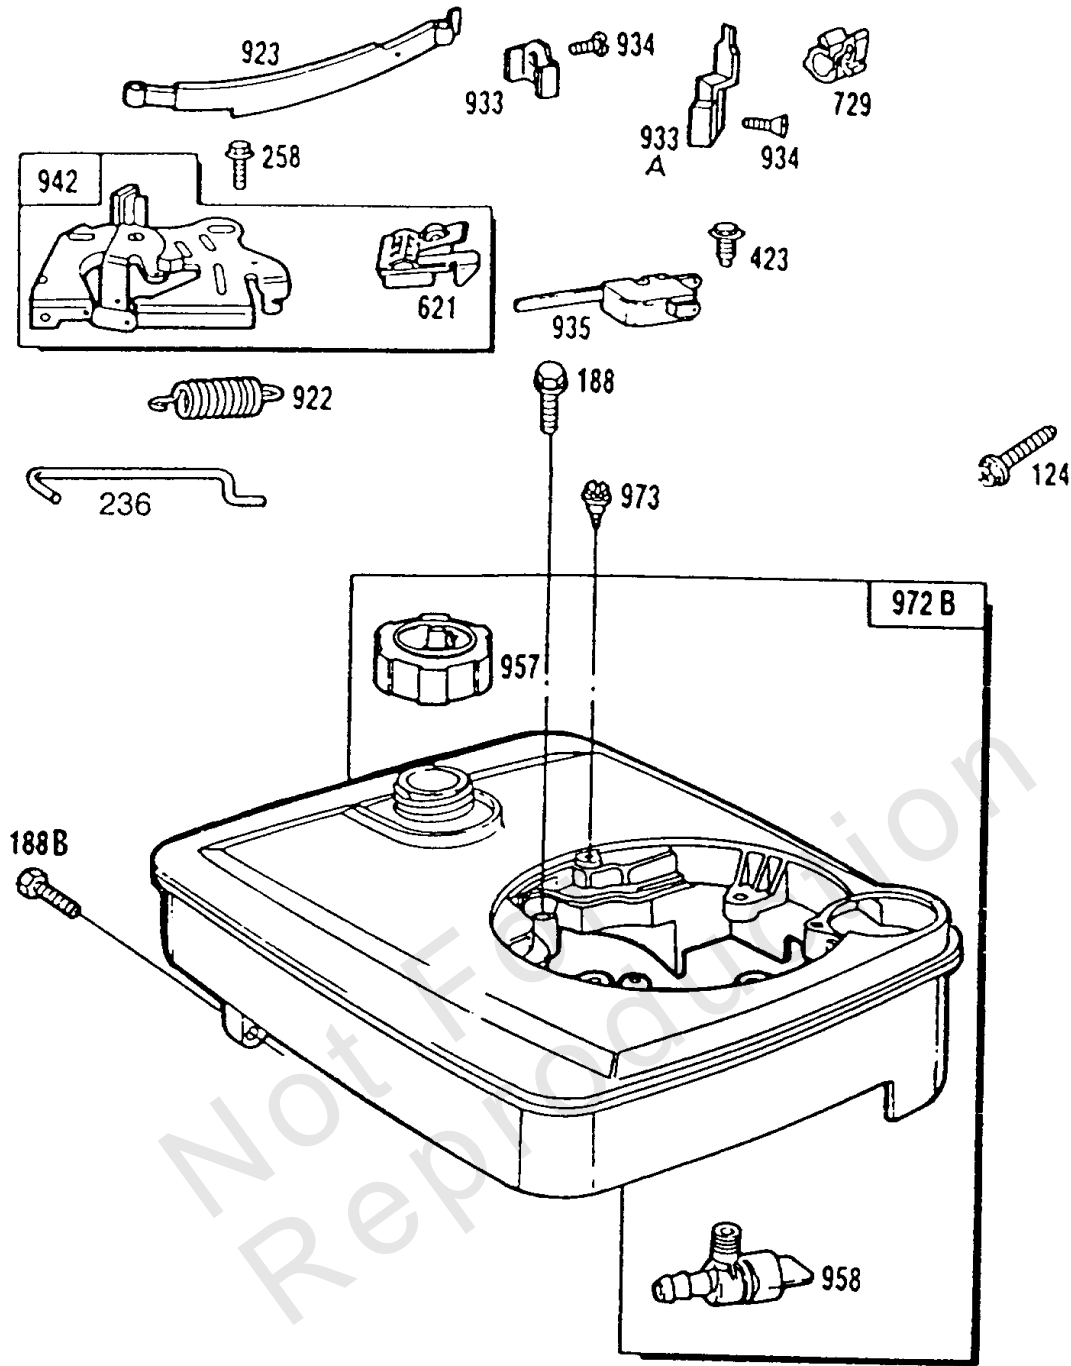

121 CARBURETOR OVERHAUL KIT
977 CARBURETOR GASKET SET