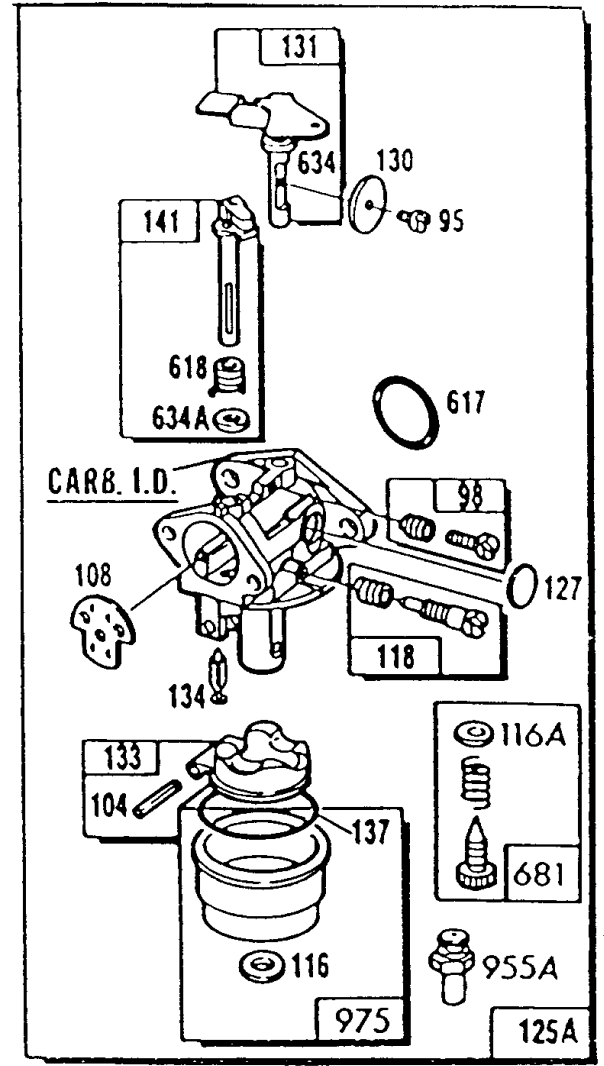

121 CARBURETOR OVERHAUL KIT
977 CARBURETOR GASKET SET