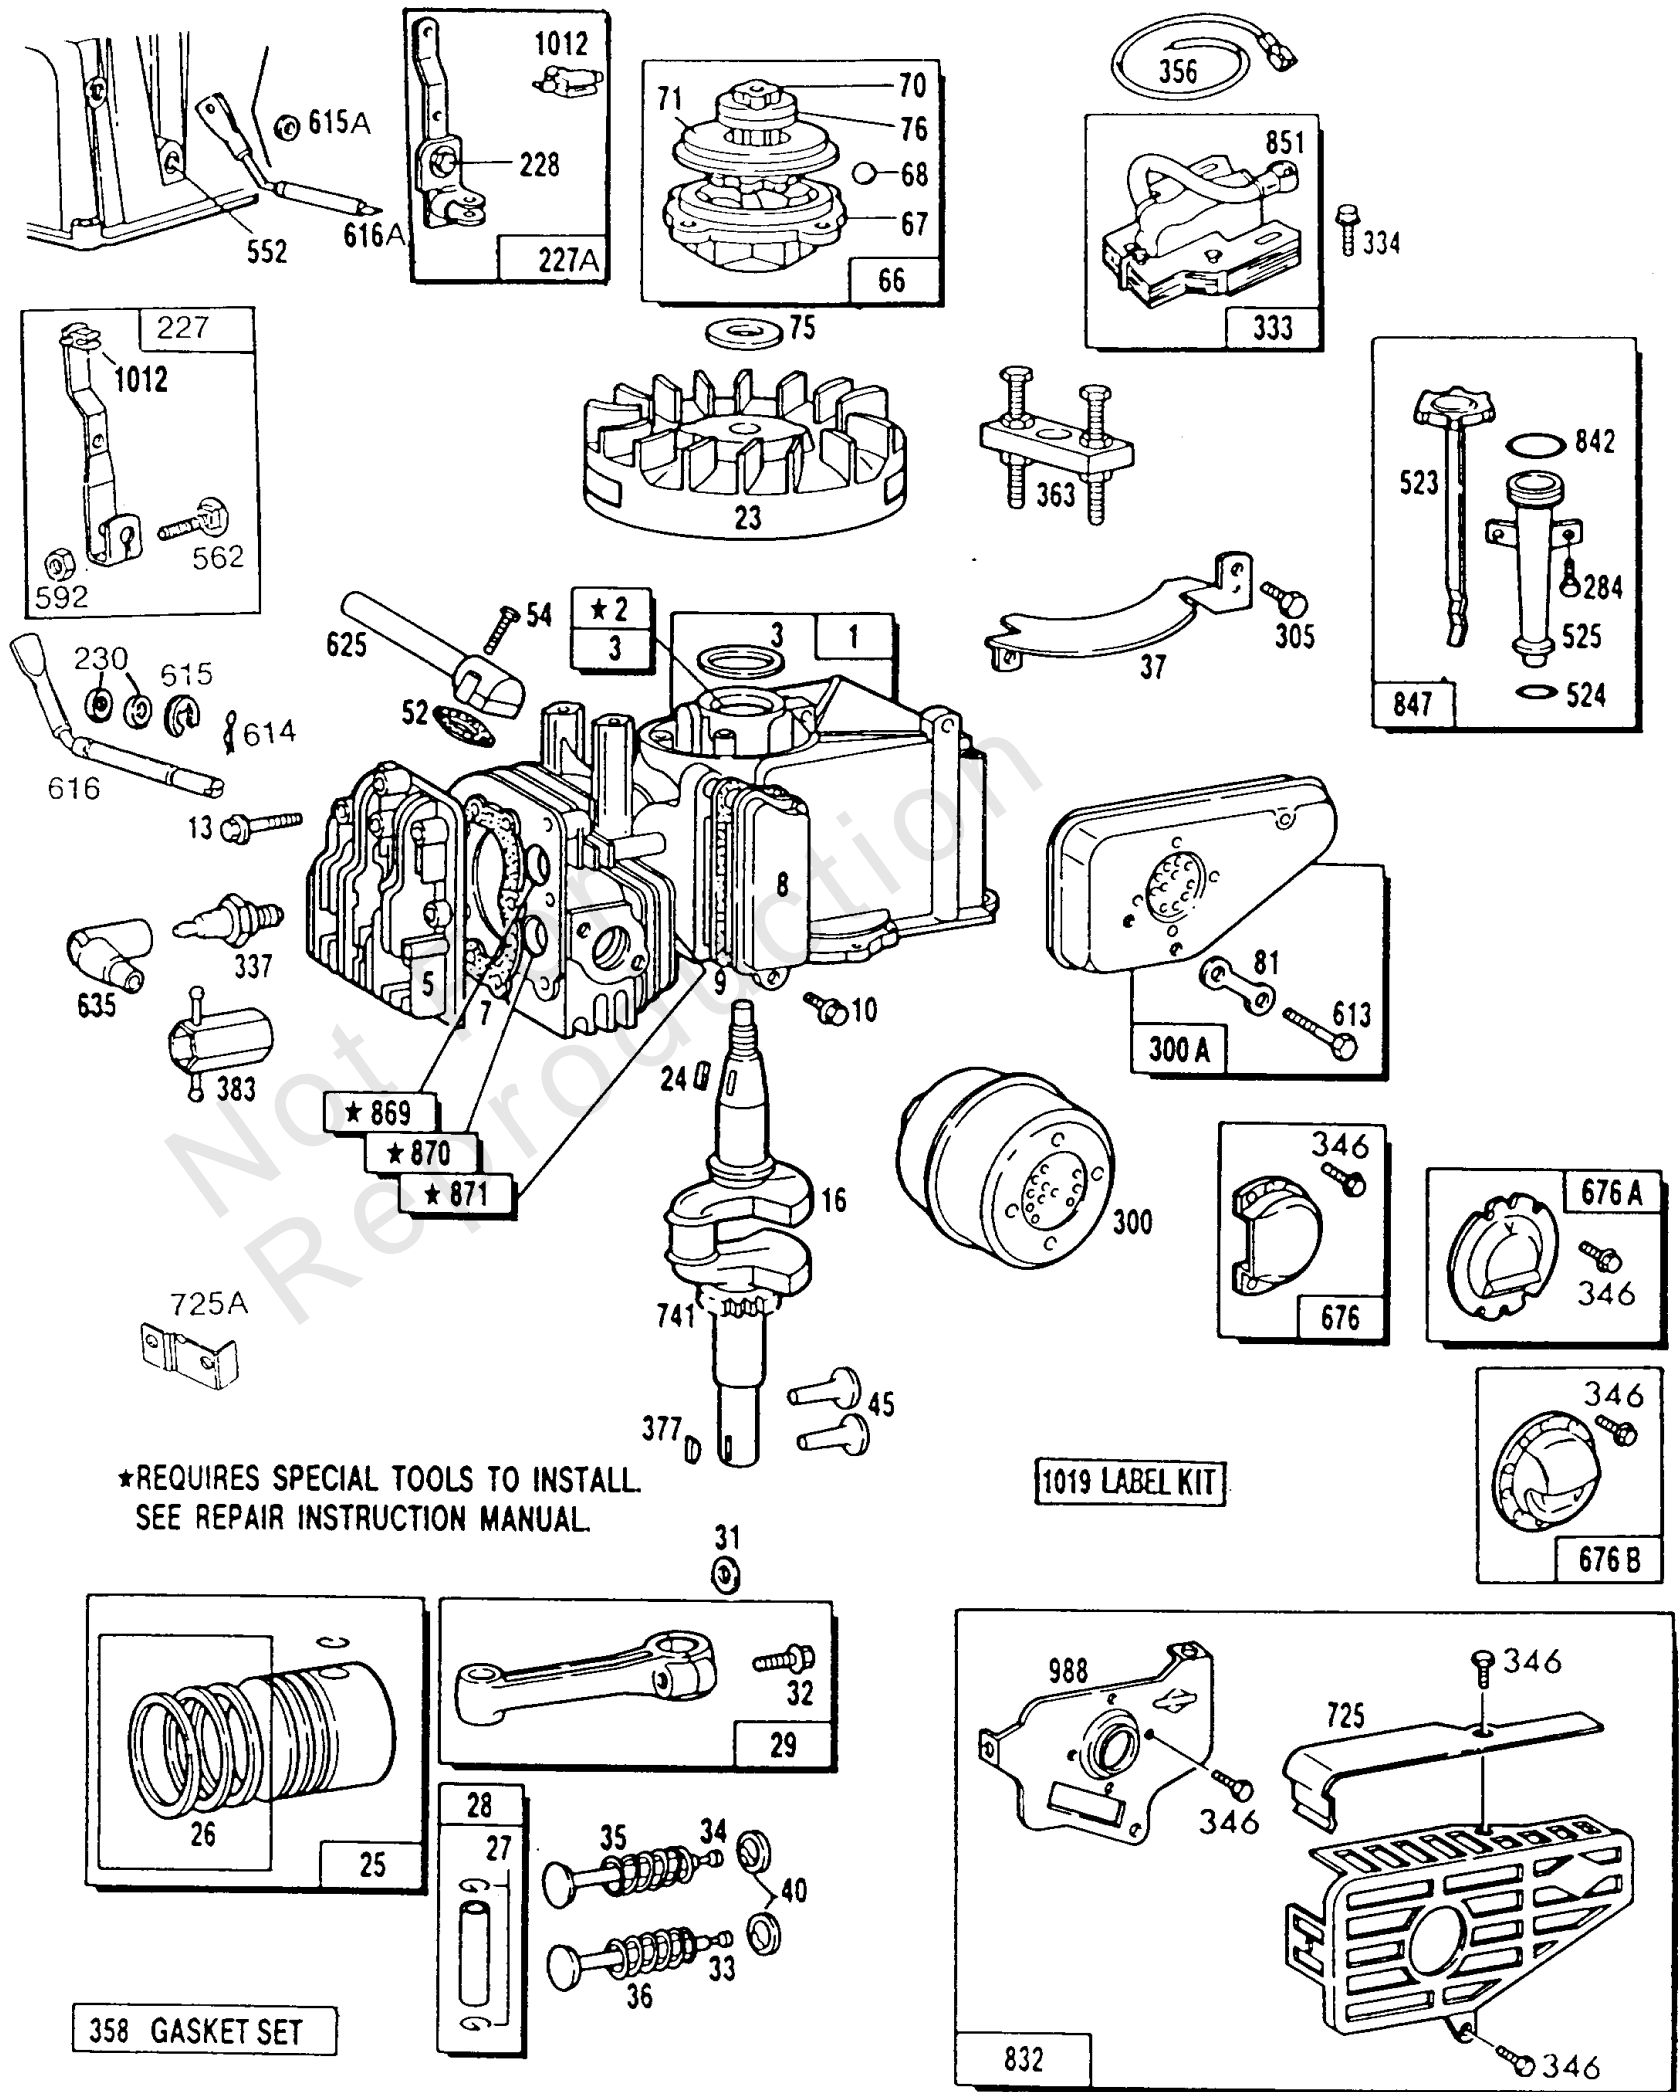

Cyl,Oil Fill,Piston,Mufflers

REF NO	PART NO	QTY	DESCRIPTION
1	398677		CYLINDER ASSEMBLY
2	293708		KIT, Bushing/Seal -(Plain Bearing)
3	299819		SEAL, Oil -(Plain Bearing)
5	212996		HEAD, Cylinder
7	270836		GASKET, Cylinder Head -Included in Gasket Set-Part No. 391662
8	298383		BREATHER ASSEMBLY
10	93394		SCREW
13	93111		SCREW -(15/16)
13	93772		STUD -(15/16)
16	492093		CRANKSHAFT -To Replace Crankshaft Gear Pin, Order Part No. 230978
23	395653		FLYWHEEL
24	222698		KEY, Flywheel
25	391650		PISTON ASSEMBLY -(Standard)
25	391651		PISTON ASSEMBLY -(.010 Oversize)
25	391652		PISTON ASSEMBLY -(.020 Oversize)
25	391653		PISTON ASSEMBLY -(.030 Oversize)
26	391654		SET, Ring -(Standard)
26	391656		SET, Ring -(.010 Oversize)
26	391658		SET, Ring -(.020 Oversize)
26	391660		SET, Ring -(.030 Oversize)
26	392330		SET, Ring -(Standard)
27	26026		LOCK, Piston Pin
28	391649		PIN, Piston -(Standard)
28	394861		PIN, Piston -(.005 Oversize)
29	391640		ROD, Connecting -For Connecting Rod with .020 undersize Crankpin Bore-order No. 393710
31	222282		WASHER
32	94405		SCREW -(Connecting Rod)
33	212004		VALVE, Exhaust
34	261233		VALVE, Intake
35	260552		SPRING, Valve -(Exhaust)
36	26478		SPRING, Valve -(Exhaust)
37	223150		GUARD, Flywheel -(Muffler Side)
40	230126		PIN, Retainer
40	292259		RETAINER, Valve -(Exhaust)
40	93312		RETAINER, Valve -(Valves With Groove In Stem)