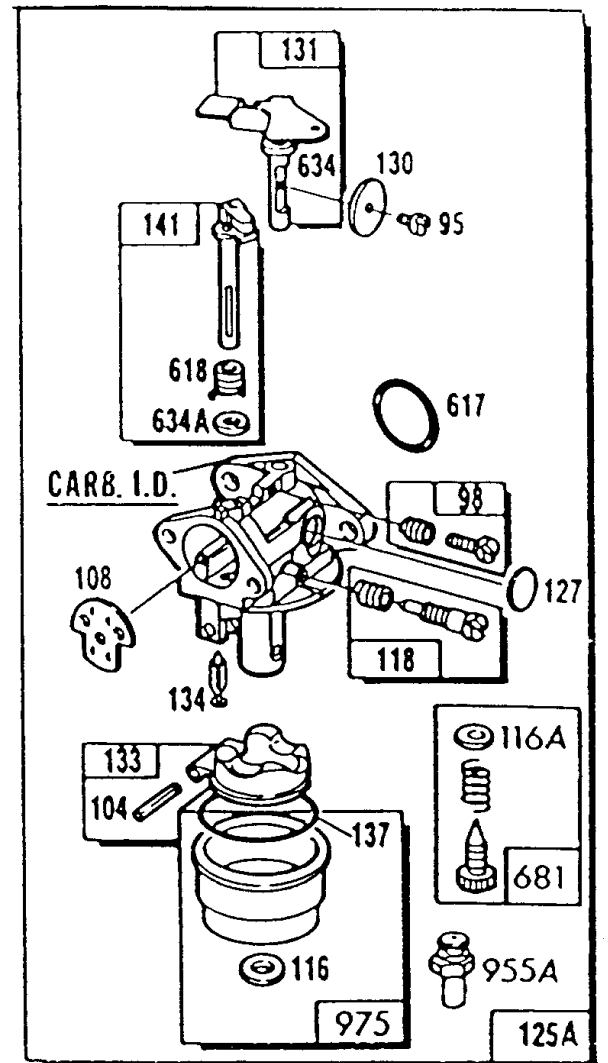

121 CARBURETOR OVERHAUL KIT
977 CARBURETOR GASKET SET