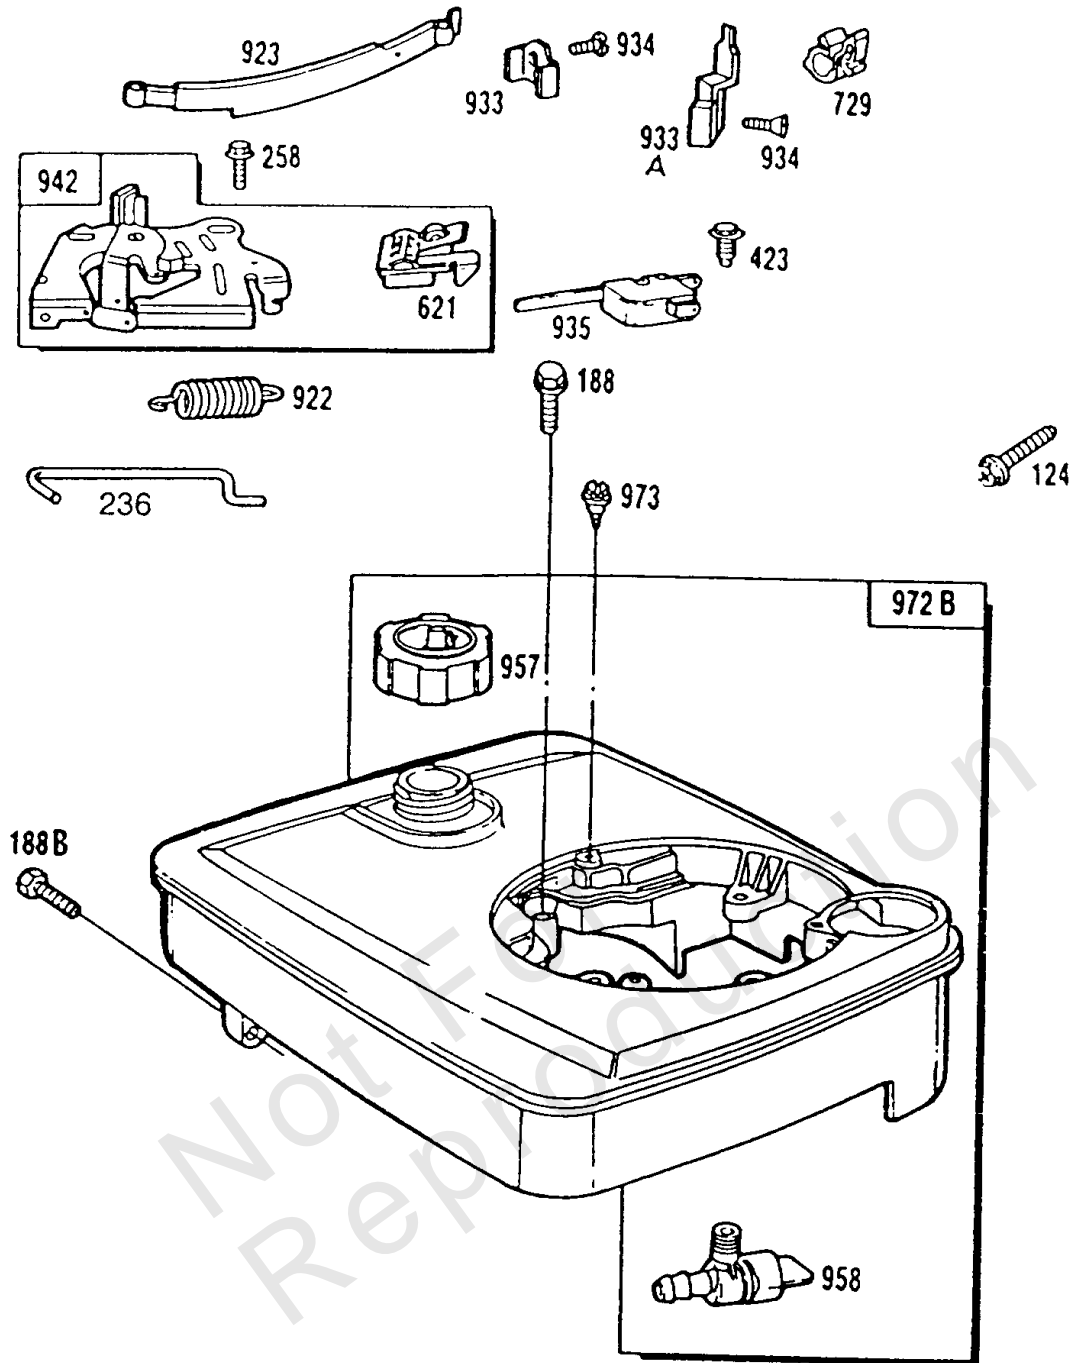

121 CARBURETOR OVERHAUL KIT
977 CARBURETOR GASKET SET