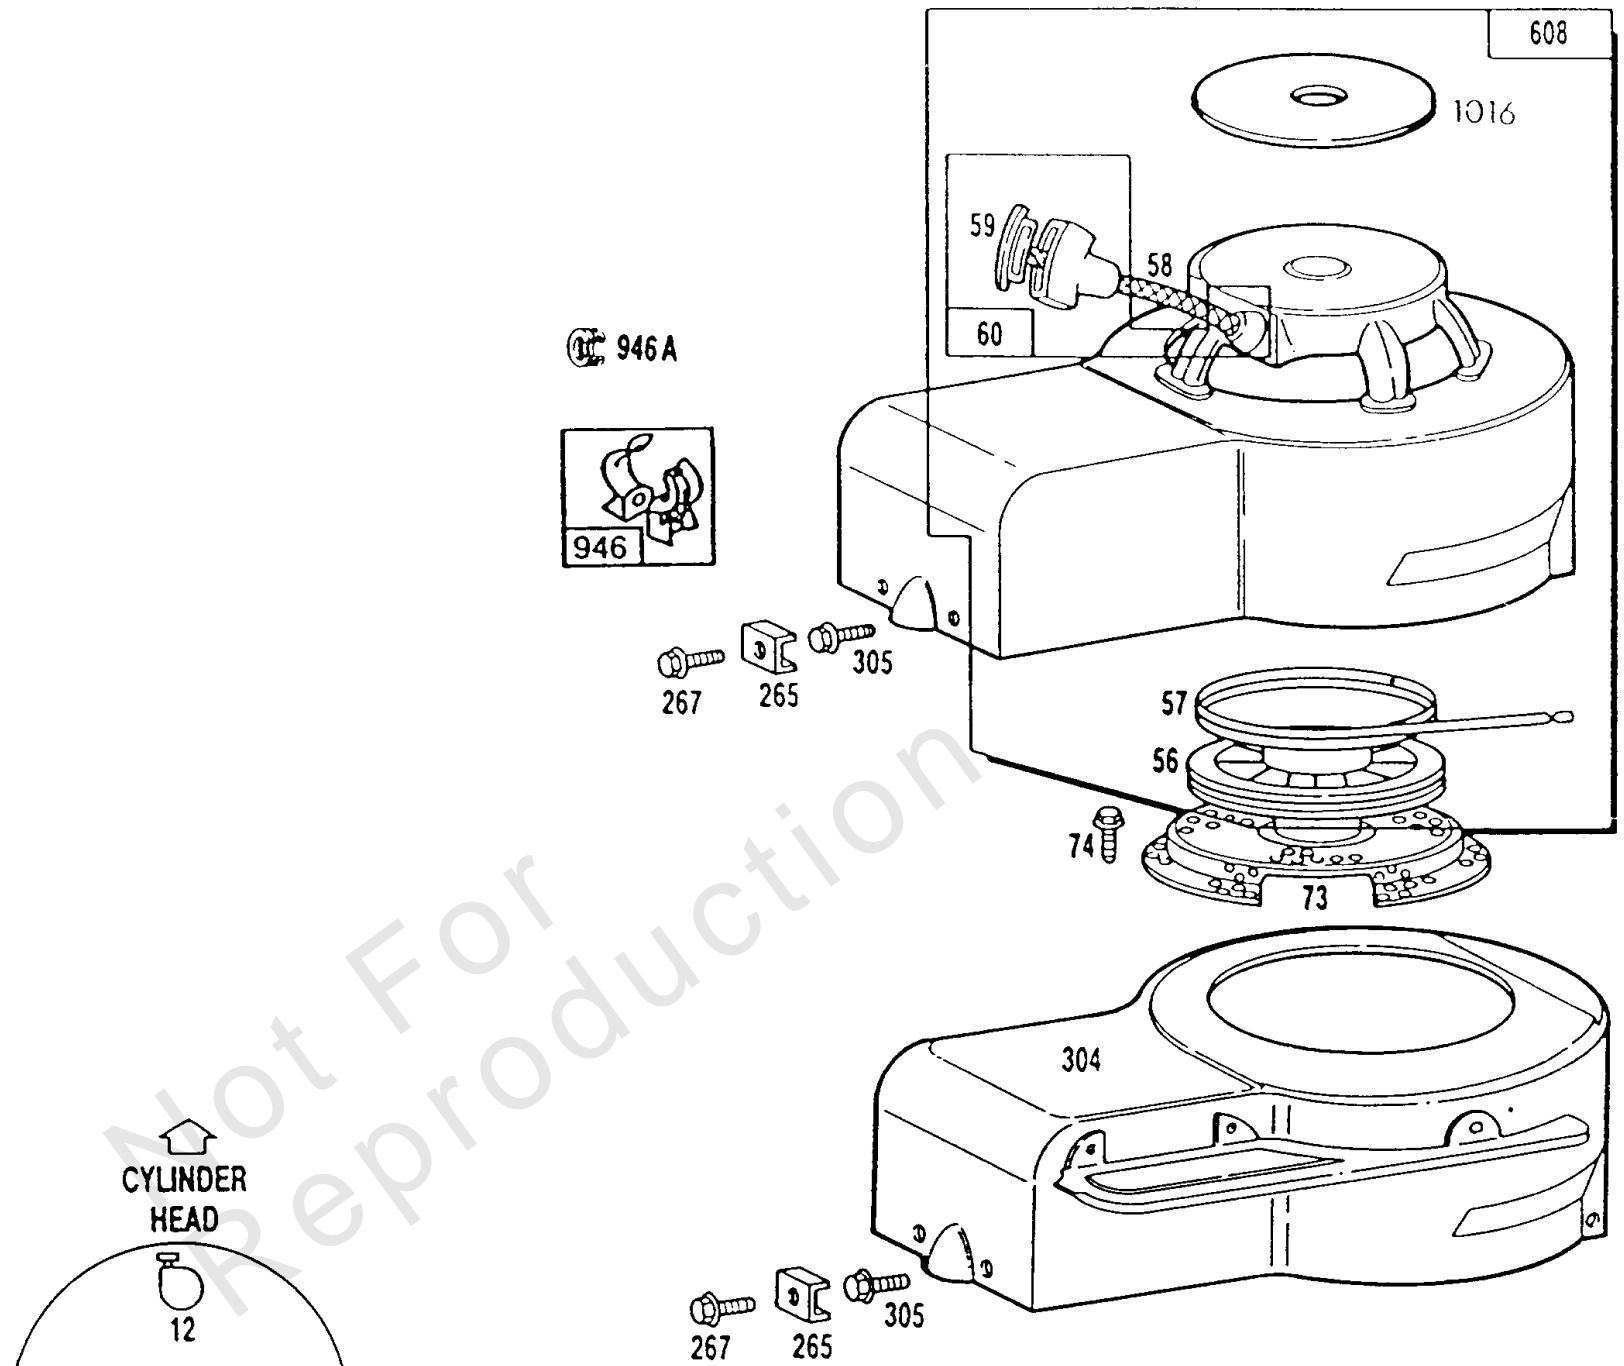

946A

REWIND STARTER ASSEMBLIES FOR BAND BRAKE

CLOCK POSITIONS				
1:30	3	6	9	12
		396413*	397824	396017

*See Text For Specials

REWIND STARTER ASSEMBLIES FOR NON-BAND-BRAKE

CLOCK POSITIONS			
3	6	9	12
399530	491507*	399013	398634

*For Specials, See Text Ref. 608.