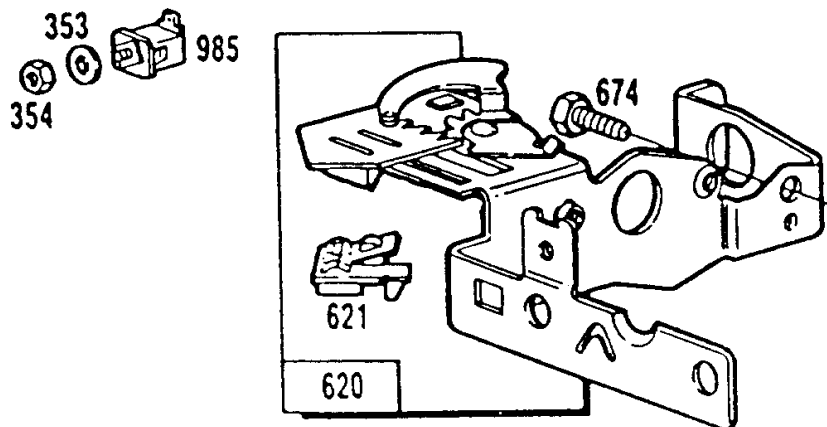

REF. 972

FUEL TANKS FOR ENGINES WITH REWIND START ONLY.

COLOR	BLACK	GREY	AMER. RED(I/C)	SUN YELLOW
PART NO.	490622	490808	490806	490804