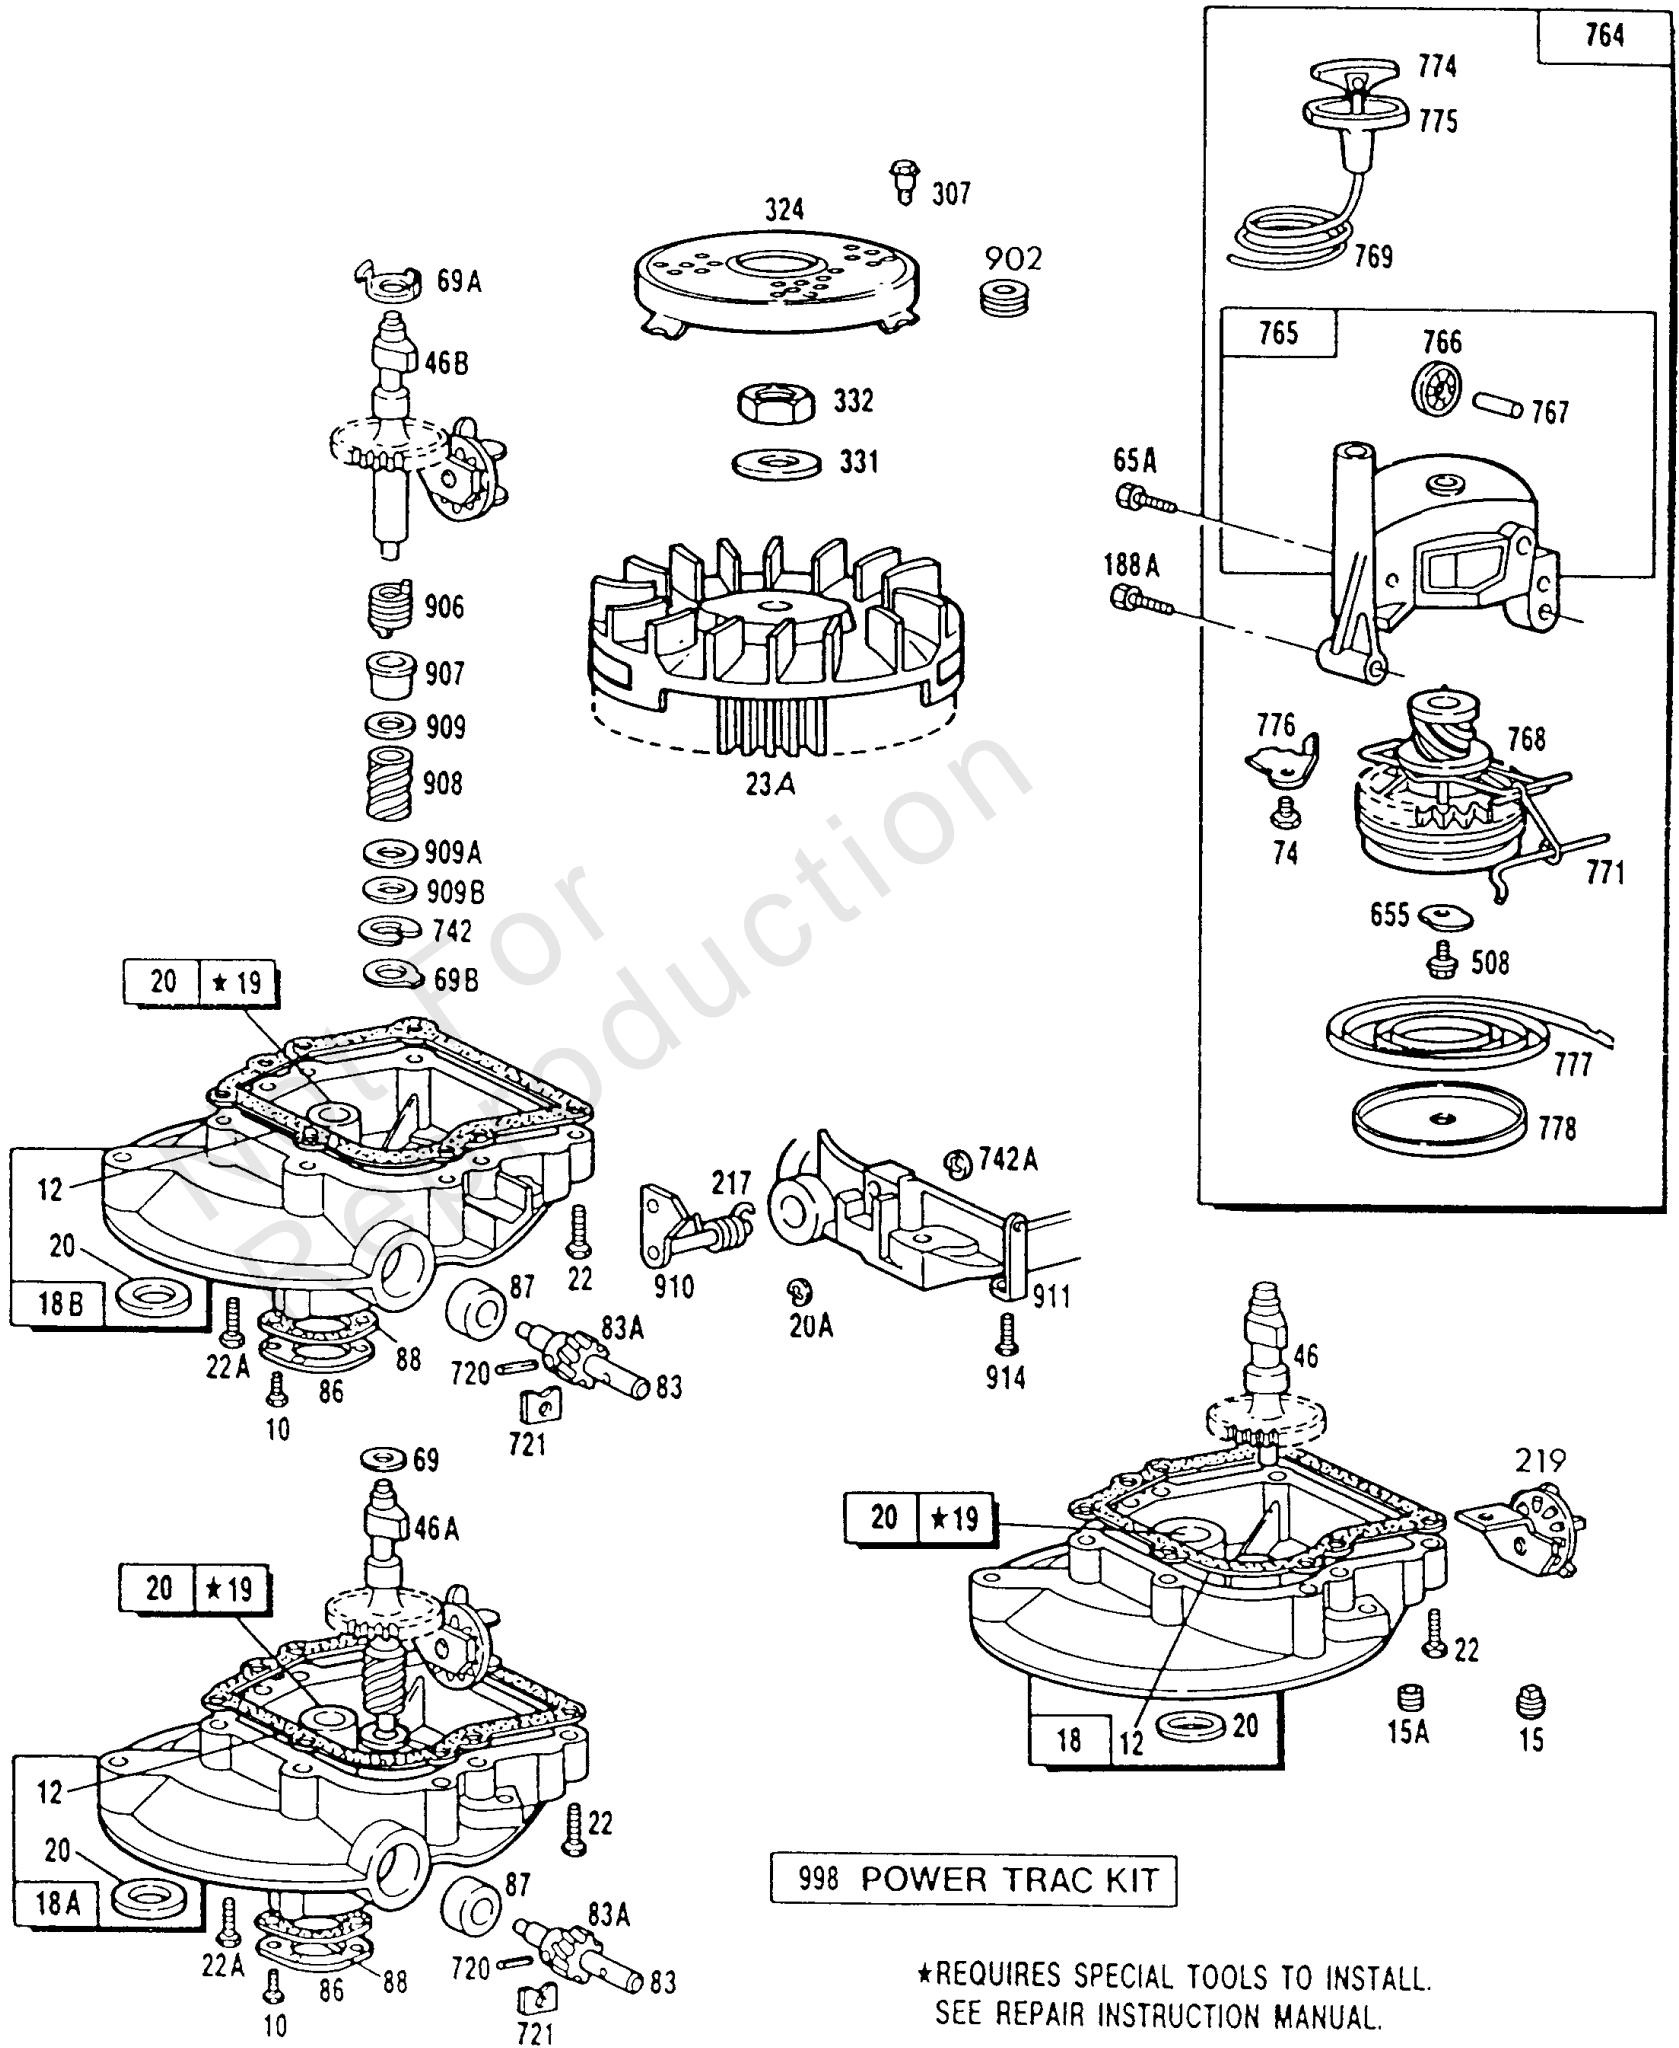

Not For
Reproduction

(3) Sump Bases, Vertical Pull

Mfg. No: 111702-3054-01

(3)Sump Bases, Vertical Pull

REF NO	PART NO	QTY	DESCRIPTION
10	93394		SCREW
12	270833		GASKET, Crankcase -(.015) Included in Gasket Set-Part No. 391662
12	270895		GASKET, Crankcase -(.005) Included in Gasket Set-Part No. 391662
12	270896		GASKET, Crankcase -(.009) Included in Gasket Set-Part No. 391662
15A	93418		PLUG, Oil Drain -(Flush)
15	91084		PLUG, Oil Drain -(3/8)
18B	395392		SUMP, Engine -(Clutch)
18	395384		SUMP, Engine
19	293709		KIT, Bushing/Seal -(PTO Side)
20A	280266		SEAL, Oil
20	391483		SEAL, Oil -(PTO Side)
22	93032		SCREW -(Fuel Tank) (Tank)
23A	394848		FLYWHEEL -(Vertical Pull Starter)
46A	396052		CAMSHAFT -(Clockwise)
46B	396378		CAMSHAFT -(Clutch)
46	395856		CAMSHAFT
65A	93587		SCREW -(1/4-20 X 1)
69B	223228		WASHER, Thrust
69A	223011		WASHER
69	66874		WASHER, Thrust -(11/16 O.D. X 15/32 I.D.)
69	68938		WASHER -Used on Auxiliary Drive P.T.O. Camshaft and is located next to the Worm Gear. (13/16 ODx17/32 ID) Use on Aux Drive PTO.Cam
74	-----		No Nomenclature -Included in Starter Drive Kit-Part No. 395727
83A	231278		GEAR, Drive -(Clockwise)
83	230831		SHAFT, Auxiliary Drive
86	221780		COVER, Drive Gear
87	391484		SEAL, Oil -(1/2 Auxiliary Drive Shaft)
88	270328		GASKET, Drive Gear Cover
188A	93847		SCREW -(Fuel Tank) (Tank)
217	261520		SPRING, Return -(Clutch Lever)
219	394044		GEAR, Governor
307	93926		SCREW
324	223006		SCREEN, Rotating
331	223047		WASHER -(Flywheel)
332	92284		NUT -(Flywheel)
508	93158		SCREW -(1/4-20 X 5/8)