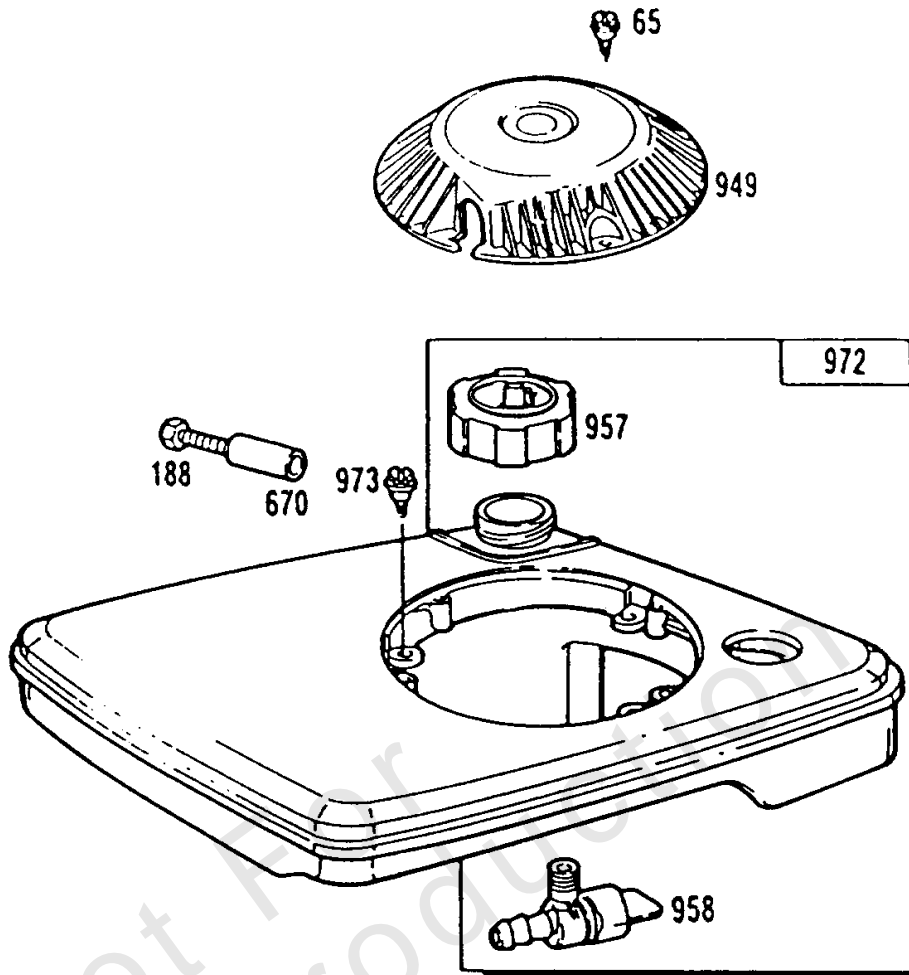

REF. 972

FUEL TANKS FOR ENGINES WITH REWIND START ONLY.

COLOR	BLACK	GREY	AMER. RED(I/C)	SUN YELLOW
PART NO.	490622	490808	490806	490804