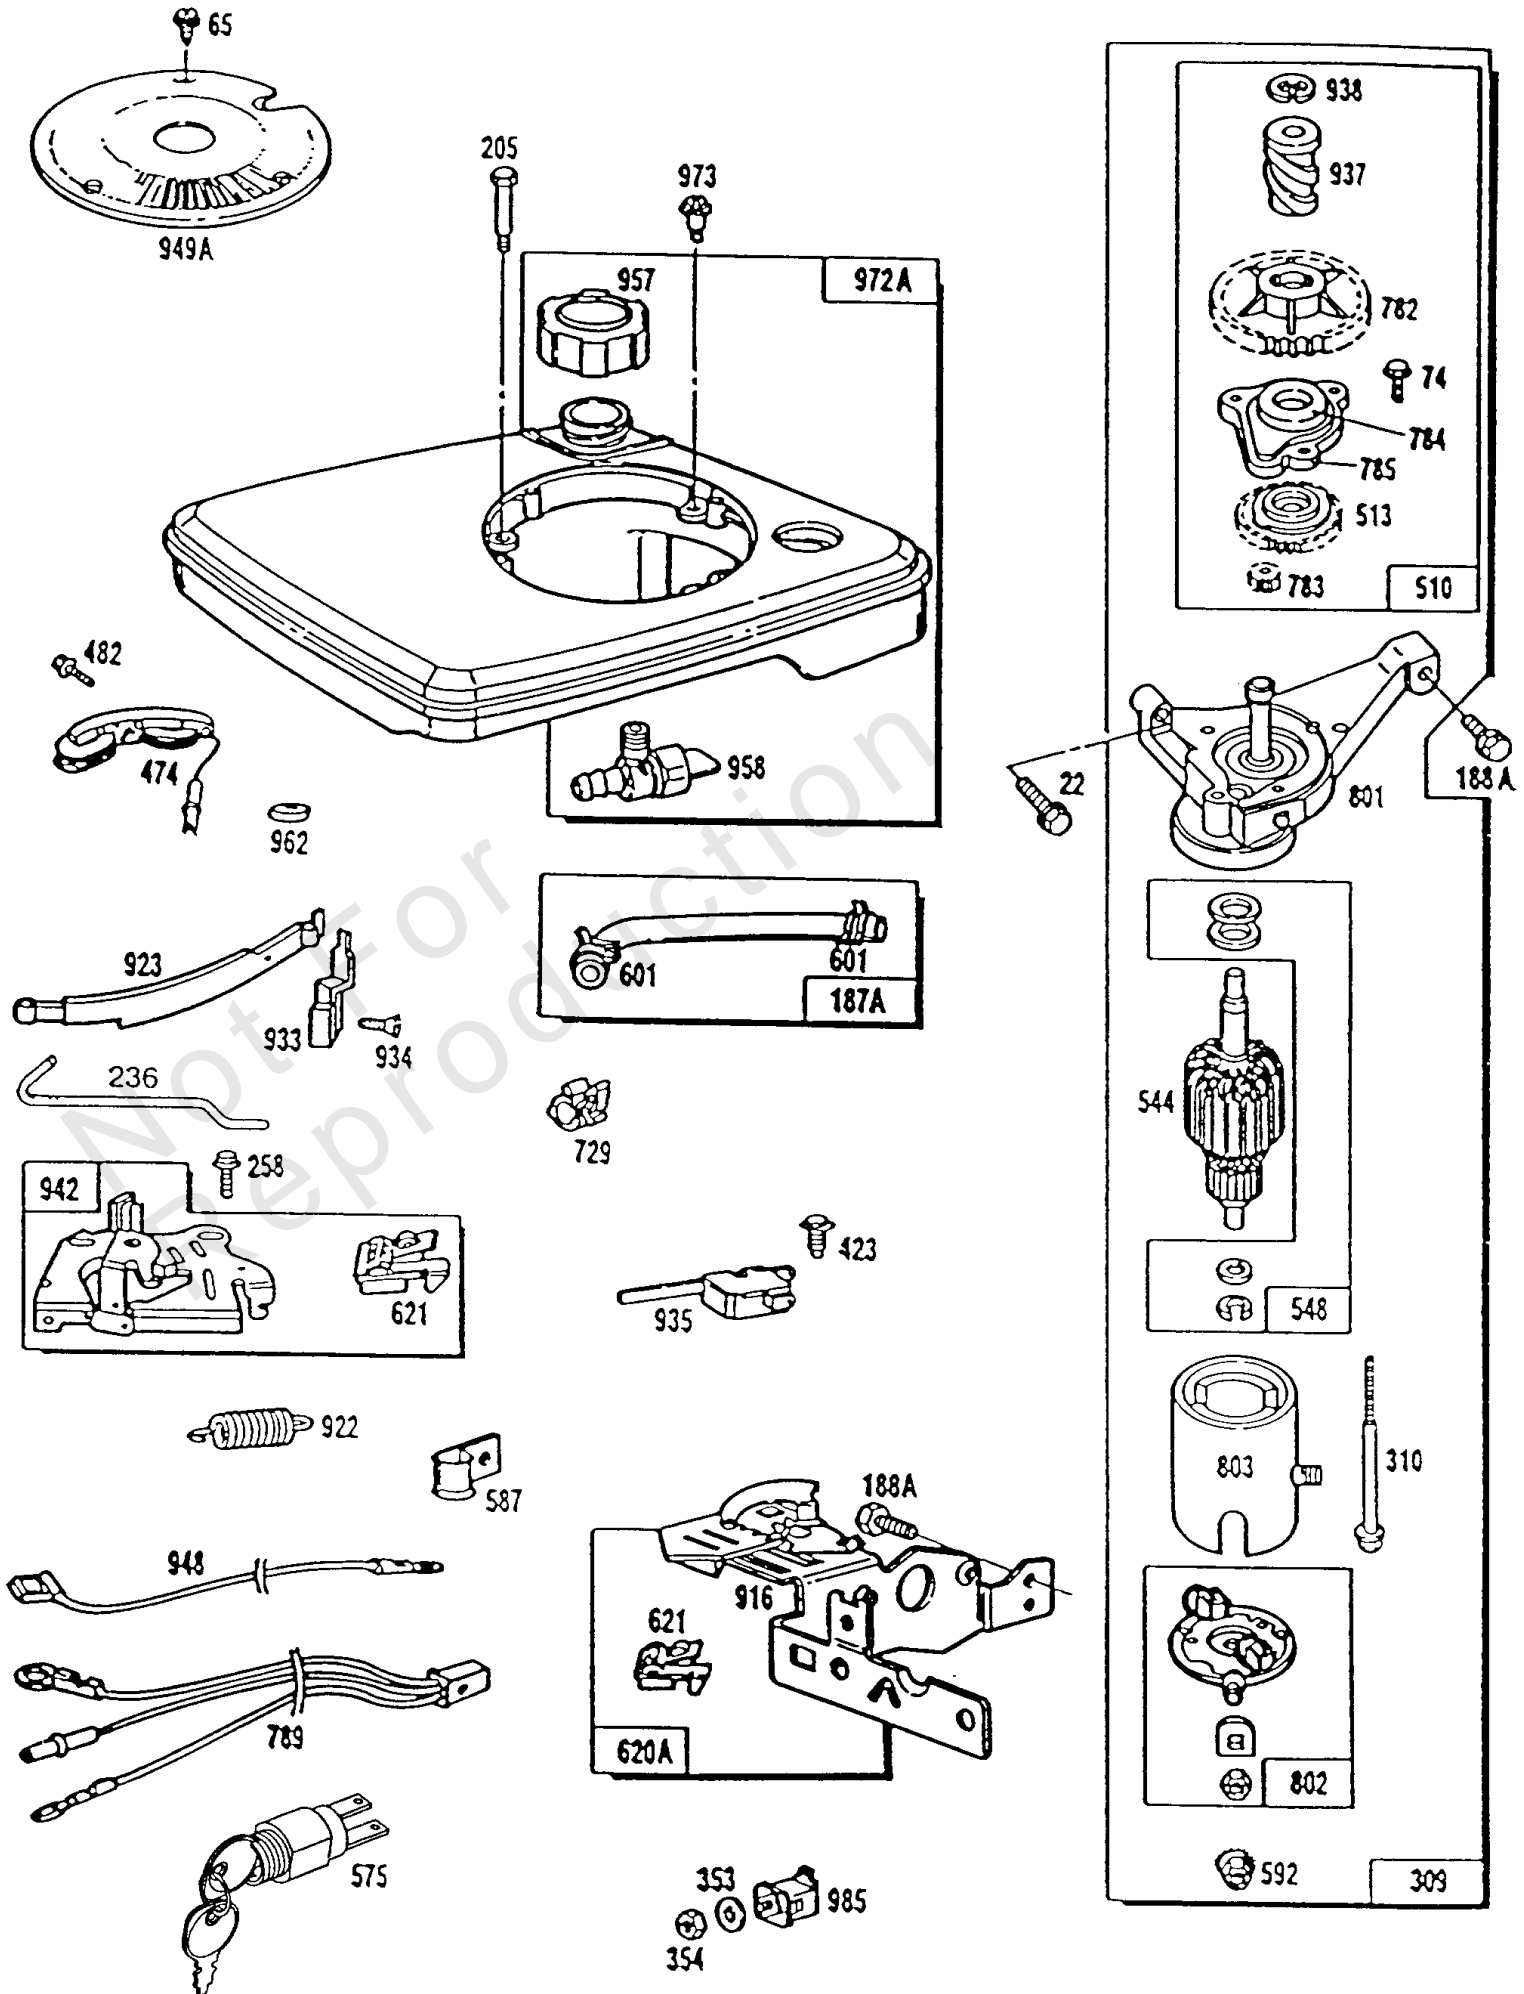

FuelTank,ElectStart,Controls

REF NO	PART NO	QTY	DESCRIPTION
22	93032		SCREW -(Fuel Tank) (Tank)
65	94058		SCREW -(Rewind Starter)
74	93490		SCREW -Included in Starter Drive Kit-Part No. 395727
187A	398396		LINE, Fuel -(Molded)
188A	93847		SCREW -(Fuel Tank) (Tank)
205	94141		SCREW
236	262461		LINK, Lockout
258	94018		SCREW
309	398635		MOTOR, Starter -(12 Volt)
310	94051		SCREW
353	92791		WASHER
354	90576		NUT -(Ground Terminal)
423	93758		SCREW -(Rotating Screen)
474	397880		ALTERNATOR
482	94016		SCREW
510	395727		DRIVE, Starter
513	394815		CLUTCH, Starter -Included in Starter Drive Kit-Part No. 395727
544	398636		ARMATURE, Starter -(12 Volt)
548	396067		WASHER -(Starter Motor)
575	396291		SWITCH, Starting -Includes: 392832 Key Set
587	220162		CLIP, Wire
592	93991		NUT -(10-24)
601	93053		CLAMP, Hose -(Green)
621	396847		SWITCH, Stop
729	280470		CLIP, Wire
782	280038		GEAR, Starter Drive -Included in Starter Drive Kit-Part No. 395727
783	261606		GEAR, Starter Drive -Included in Starter Drive Kit-Part No. 395727
784	223123		COVER, Gear -Included in Starter Drive Kit-Part No. 395727
785	271457		GASKET, Gear Cover/Housing -Included in Starter Drive Kit-Part No. 395727
789	397916		HARNESS, Wiring -(Non Compliance Engines)
801	398244		CAP, Drive
802	396061		CAP, End
803	396059		HOUSING, Starter
916	280522		RACK, Governor Gear -Used Before Code Date 89040100

Footnotes:

To Replace Crankshaft Gear Pin, Order Part No. 230978