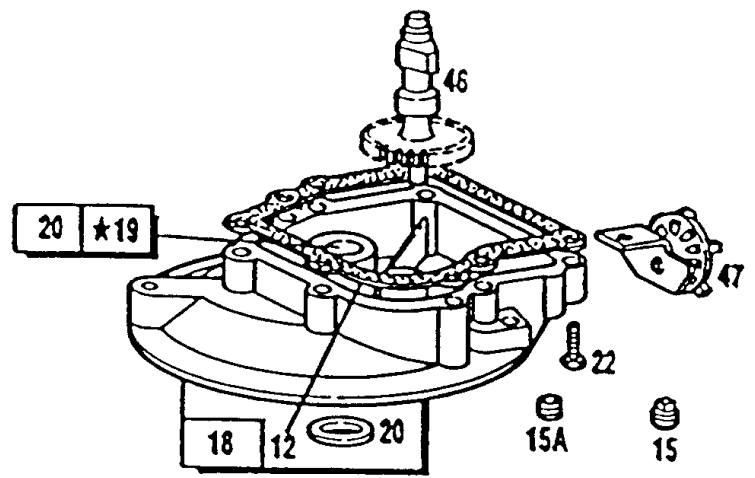

Sump Bases, Vertical Pull

REF NO	PART NO	QTY	DESCRIPTION
10	93394		SCREW
12	270833		GASKET, Crankcase -(.015) Included in Gasket Set-Part No. 298989
12	270895		GASKET, Crankcase -(.005) Included in Gasket Set-Part No. 298989
12	270896		GASKET, Crankcase -(.009) Included in Gasket Set-Part No. 298989
15A	94613		PLUG, Oil Drain -(Flush)
15	91084		PLUG, Oil Drain -(3/8)
18B	395392		SUMP, Engine -(Clutch)
18	395384		SUMP, Engine
19	293709		KIT, Bushing/Seal -(PTO Side)
20A	280266		SEAL, Oil
20	391483		SEAL, Oil -Included in Gasket Set-Part No. 298989
22	93032		SCREW -(Fuel Tank) (Tank)
23A	394848		FLYWHEEL -(Vertical Pull Starter) Used on Vertical Pull
46A	396197		CAMSHAFT -(Clockwise)
46B	395334		CAMSHAFT -(Clutch)
46	394800		CAMSHAFT -(Metal)
46	493747		CAMSHAFT -(Plastic)
47	491688		SLINGER, Governor/Oil
65	94058		SCREW -(Rewind Starter)
69A	223225		WASHER
69B	223228		WASHER, Thrust
69	68938		WASHER -(13/16 ODx17/32 ID) Use on Aux Drive PTO.Cam
74	93490		SCREW -Included in Starter Drive Kit-Part No. 395727
83A	231278		GEAR, Drive -(Clockwise)
83	230831		SHAFT, Auxiliary Drive
86	221780		COVER, Drive Gear
87	391484		SEAL, Oil -(1/2 Auxiliary Drive Shaft)
88	270328		GASKET, Drive Gear Cover -Included in Gasket Set-Part No. 298989
188A	93847		SCREW -(Fuel Tank) (Tank)
217	261520		SPRING, Return -(Clutch Lever)
307	93490		SCREW -(Rotating Screen)
324	223006		SCREEN, Rotating

Footnotes:

To Replace Crankshaft Gear Pin, Order Part No. 230978

- 906
- 907
- 909
- 908
- 909 A
- 909 B
- 742
- 69 B

998 POWER TRAC KIT

*REQUIRES SPECIAL TOOLS TO INSTALL
SEE REPAIR INSTRUCTION MANUAL