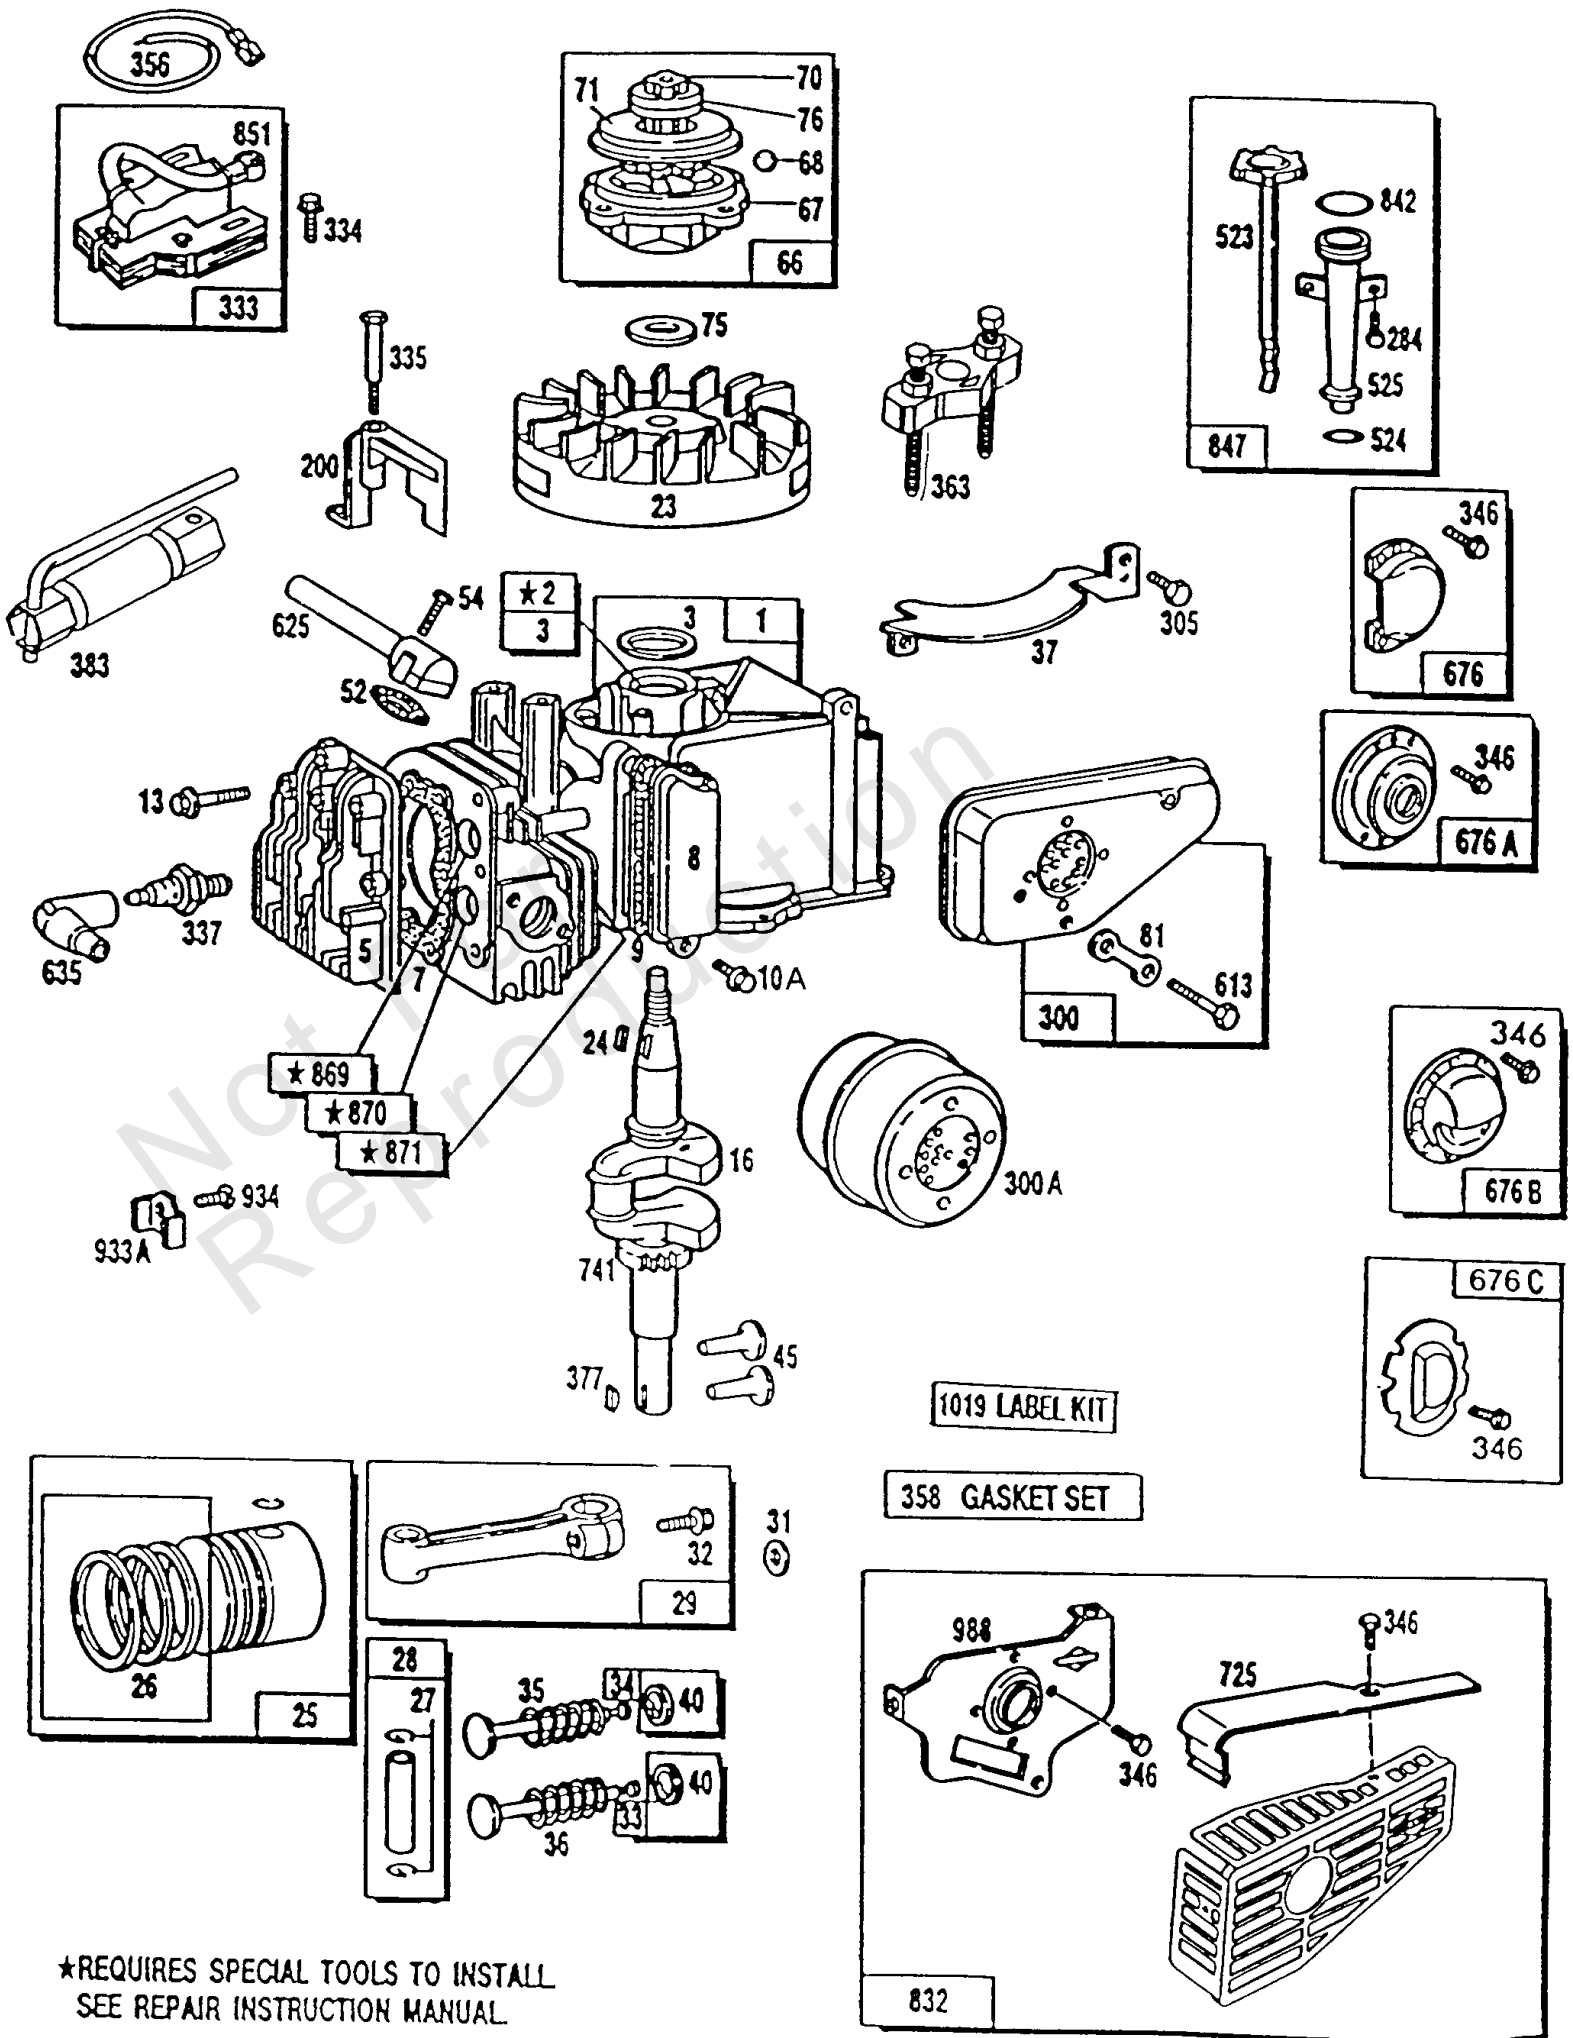

Not For  
Reproduction

REWIND STARTER ASSEMBLIES FOR BAND BRAKE

ROPE LENGTH	CLOCK POSITIONS					
	1	5	6	9	11	12
82"			*398909			
88-5/8"	490786	399234	*399353	399872	490813	398983

\*For Specials, See Text Ref. 608.

## Cyl Head,Cylinder,Piston

REF NO	PART NO	QTY	DESCRIPTION
1	399164		CYLINDER ASSEMBLY -(Air Vane)
2	293708		KIT, Bushing/Seal -(Plain Bearing)
3	299819		SEAL, Oil -(Plain Bearing) Included in Gasket Set-Part No. 298989
5	213012		HEAD, Cylinder
7	270341		GASKET, Cylinder Head
8	298383		BREATHER ASSEMBLY
9	270239		GASKET, Rocker Cover -Included in Gasket Set-Part No. 298989
10A	93394		SCREW
13	93111		SCREW -(15/16)
13	93772		STUD -(15/16)
16	492748		CRANKSHAFT -To Replace Crankshaft Gear Pin, Order Part No. 230978
16	494564		CRANKSHAFT -Used After Code Date 91063000
23	395653		FLYWHEEL
24	222698		KEY, Flywheel
25	298904		PISTON ASSEMBLY -(Standard)
25	298905		PISTON ASSEMBLY -(.010 Oversize)
25	298906		PISTON ASSEMBLY -(.020 Oversize)
25	298907		PISTON ASSEMBLY -(.030 Oversize)
26	298982		RING SET-STD -(Standard)
26	298983		SET, Ring -(.010 Oversize)
26	298984		RING SET-020 -(.020 Oversize)
26	298985		SET, Ring -(.030 Oversize)
26	299742		SET, Ring -(Standard)
27	26026		LOCK, Piston Pin
28	298908		PIN, Piston -(.005 Oversize)
28	298909		PIN, Piston
29	294201		ROD, Connecting -For Connecting Rod With .020 Undersize Crankpin Bore-Order No. 296079
31	222282		WASHER
32	94404		SCREW -(Connecting Rod)
33	262581		VALVE, Exhaust -Used After Code Date 90051500
33	296676		VALVE, Exhaust -(Grooved Stem-Includes Retainer)
34	296677		VALVE, Intake -(Grooved stem-includes Retainer)

### Footnotes:

To Replace Crankshaft Gear Pin, Order Part No. 230978

★REQUIRES SPECIAL TOOLS TO INSTALL  
SEE REPAIR INSTRUCTION MANUAL

### Footnotes:

To Replace Crankshaft Gear Pin, Order Part No. 230978