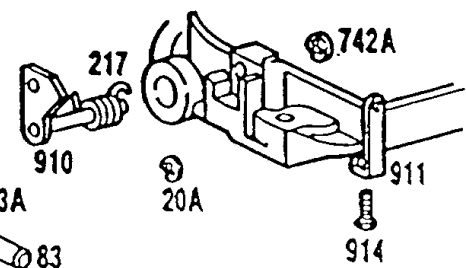

Not For Reproduction

- 906
- 907
- 909
- 908
- 909A
- 909B
- 742
- 698

998 POWER TRAC KIT

\*REQUIRES SPECIAL TOOLS TO INSTALL  
SEE REPAIR INSTRUCTION MANUAL

## Sump Bases, Vertical Pull

REF NO	PART NO	QTY	DESCRIPTION
10	93394		SCREW
12	270833		GASKET, Crankcase -(.015) Included in Gasket Set-Part No. 298989
12	270895		GASKET, Crankcase -(.005) Included in Gasket Set-Part No. 298989
12	270896		GASKET, Crankcase -(.009) Included in Gasket Set-Part No. 298989
15A	94613		PLUG, Oil Drain -(Flush)
15	91084		PLUG, Oil Drain -(3/8)
18B	395392		SUMP, Engine -(Clutch)
18	395384		SUMP, Engine
19	293709		KIT, Bushing/Seal -(PTO Side)
20A	280266		SEAL, Oil
20	391483		SEAL, Oil -Included in Gasket Set-Part No. 298989
22	93032		SCREW -(Fuel Tank) (Tank)
23A	394848		FLYWHEEL -(Vertical Pull Starter) Used on Vertical Pull
46A	396197		CAMSHAFT -(Clockwise)
46B	395334		CAMSHAFT -(Clutch)
46	394800		CAMSHAFT -(Metal)
46	493747		CAMSHAFT -(Plastic)
47	491688		SLINGER, Governor/Oil
65	94058		SCREW -(Rewind Starter)
69A	223225		WASHER
69B	223228		WASHER, Thrust
69	68938		WASHER -(13/16 ODx17/32 ID) Use on Aux Drive PTO.Cam
74	93490		SCREW -Included in Starter Drive Kit-Part No. 395727
83A	231278		GEAR, Drive -(Clockwise)
83	230831		SHAFT, Auxiliary Drive
86	221780		COVER, Drive Gear
87	391484		SEAL, Oil -(1/2 Auxiliary Drive Shaft)
88	270328		GASKET, Drive Gear Cover -Included in Gasket Set-Part No. 298989
188A	93847		SCREW -(Fuel Tank) (Tank)
217	261520		SPRING, Return -(Clutch Lever)
307	93490		SCREW -(Rotating Screen)
324	223006		SCREEN, Rotating