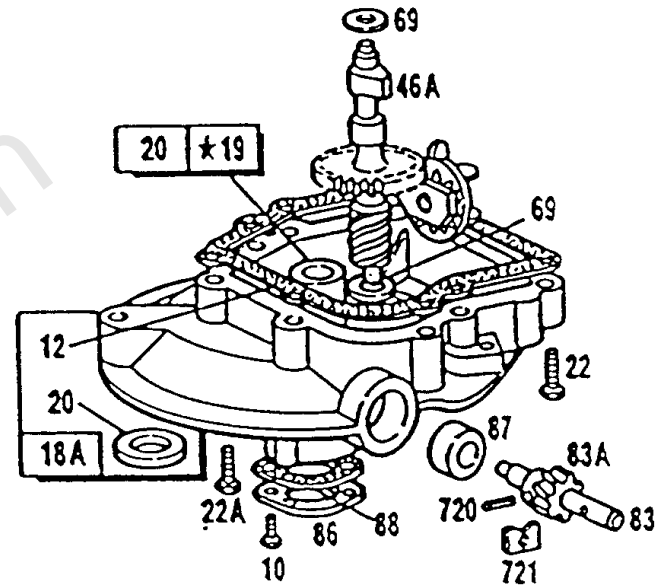

Sump Bases, Vertical Pull

REF NO	PART NO	QTY	DESCRIPTION
10	93394		SCREW
12	270833		GASKET, Crankcase -(.015) Included in Gasket Set-Part No. 298989
12	270895		GASKET, Crankcase -(.005) Included in Gasket Set-Part No. 298989
12	270896		GASKET, Crankcase -(.009) Included in Gasket Set-Part No. 298989
15A	94613		PLUG, Oil Drain -(Flush)
15	91084		PLUG, Oil Drain -(3/8)
18B	395392		SUMP, Engine -(Clutch)
18	395384		SUMP, Engine
19	293709		KIT, Bushing/Seal -(PTO Side)
20A	280266		SEAL, Oil
20	391483		SEAL, Oil -Included in Gasket Set-Part No. 298989
22	93032		SCREW -(Fuel Tank) (Tank)
23A	394848		FLYWHEEL -(Vertical Pull Starter) Used on Vertical Pull
46A	396197		CAMSHAFT -(Clockwise)
46B	395334		CAMSHAFT -(Clutch)
46	394800		CAMSHAFT -(Metal)
46	493747		CAMSHAFT -(Plastic)
47	491688		SLINGER, Governor/Oil
65	94058		SCREW -(Rewind Starter)
69A	223225		WASHER
69B	223228		WASHER, Thrust
69	68938		WASHER -(13/16 ODx17/32 ID) Use on Aux Drive PTO.Cam
74	93490		SCREW -Included in Starter Drive Kit-Part No. 395727
83A	231278		GEAR, Drive -(Clockwise)
83	230831		SHAFT, Auxiliary Drive
86	221780		COVER, Drive Gear
87	391484		SEAL, Oil -(1/2 Auxiliary Drive Shaft)
88	270328		GASKET, Drive Gear Cover -Included in Gasket Set-Part No. 298989
188A	93847		SCREW -(Fuel Tank) (Tank)
217	261520		SPRING, Return -(Clutch Lever)
307	93490		SCREW -(Rotating Screen)
324	223006		SCREEN, Rotating

Footnotes:

To Replace Crankshaft Gear Pin, Order Part No. 230978

- 906
- 907
- 909
- 908
- 909 A
- 909 B
- 742
- 69 B

998 POWER TRAC KIT

*REQUIRES SPECIAL TOOLS TO INSTALL
SEE REPAIR INSTRUCTION MANUAL