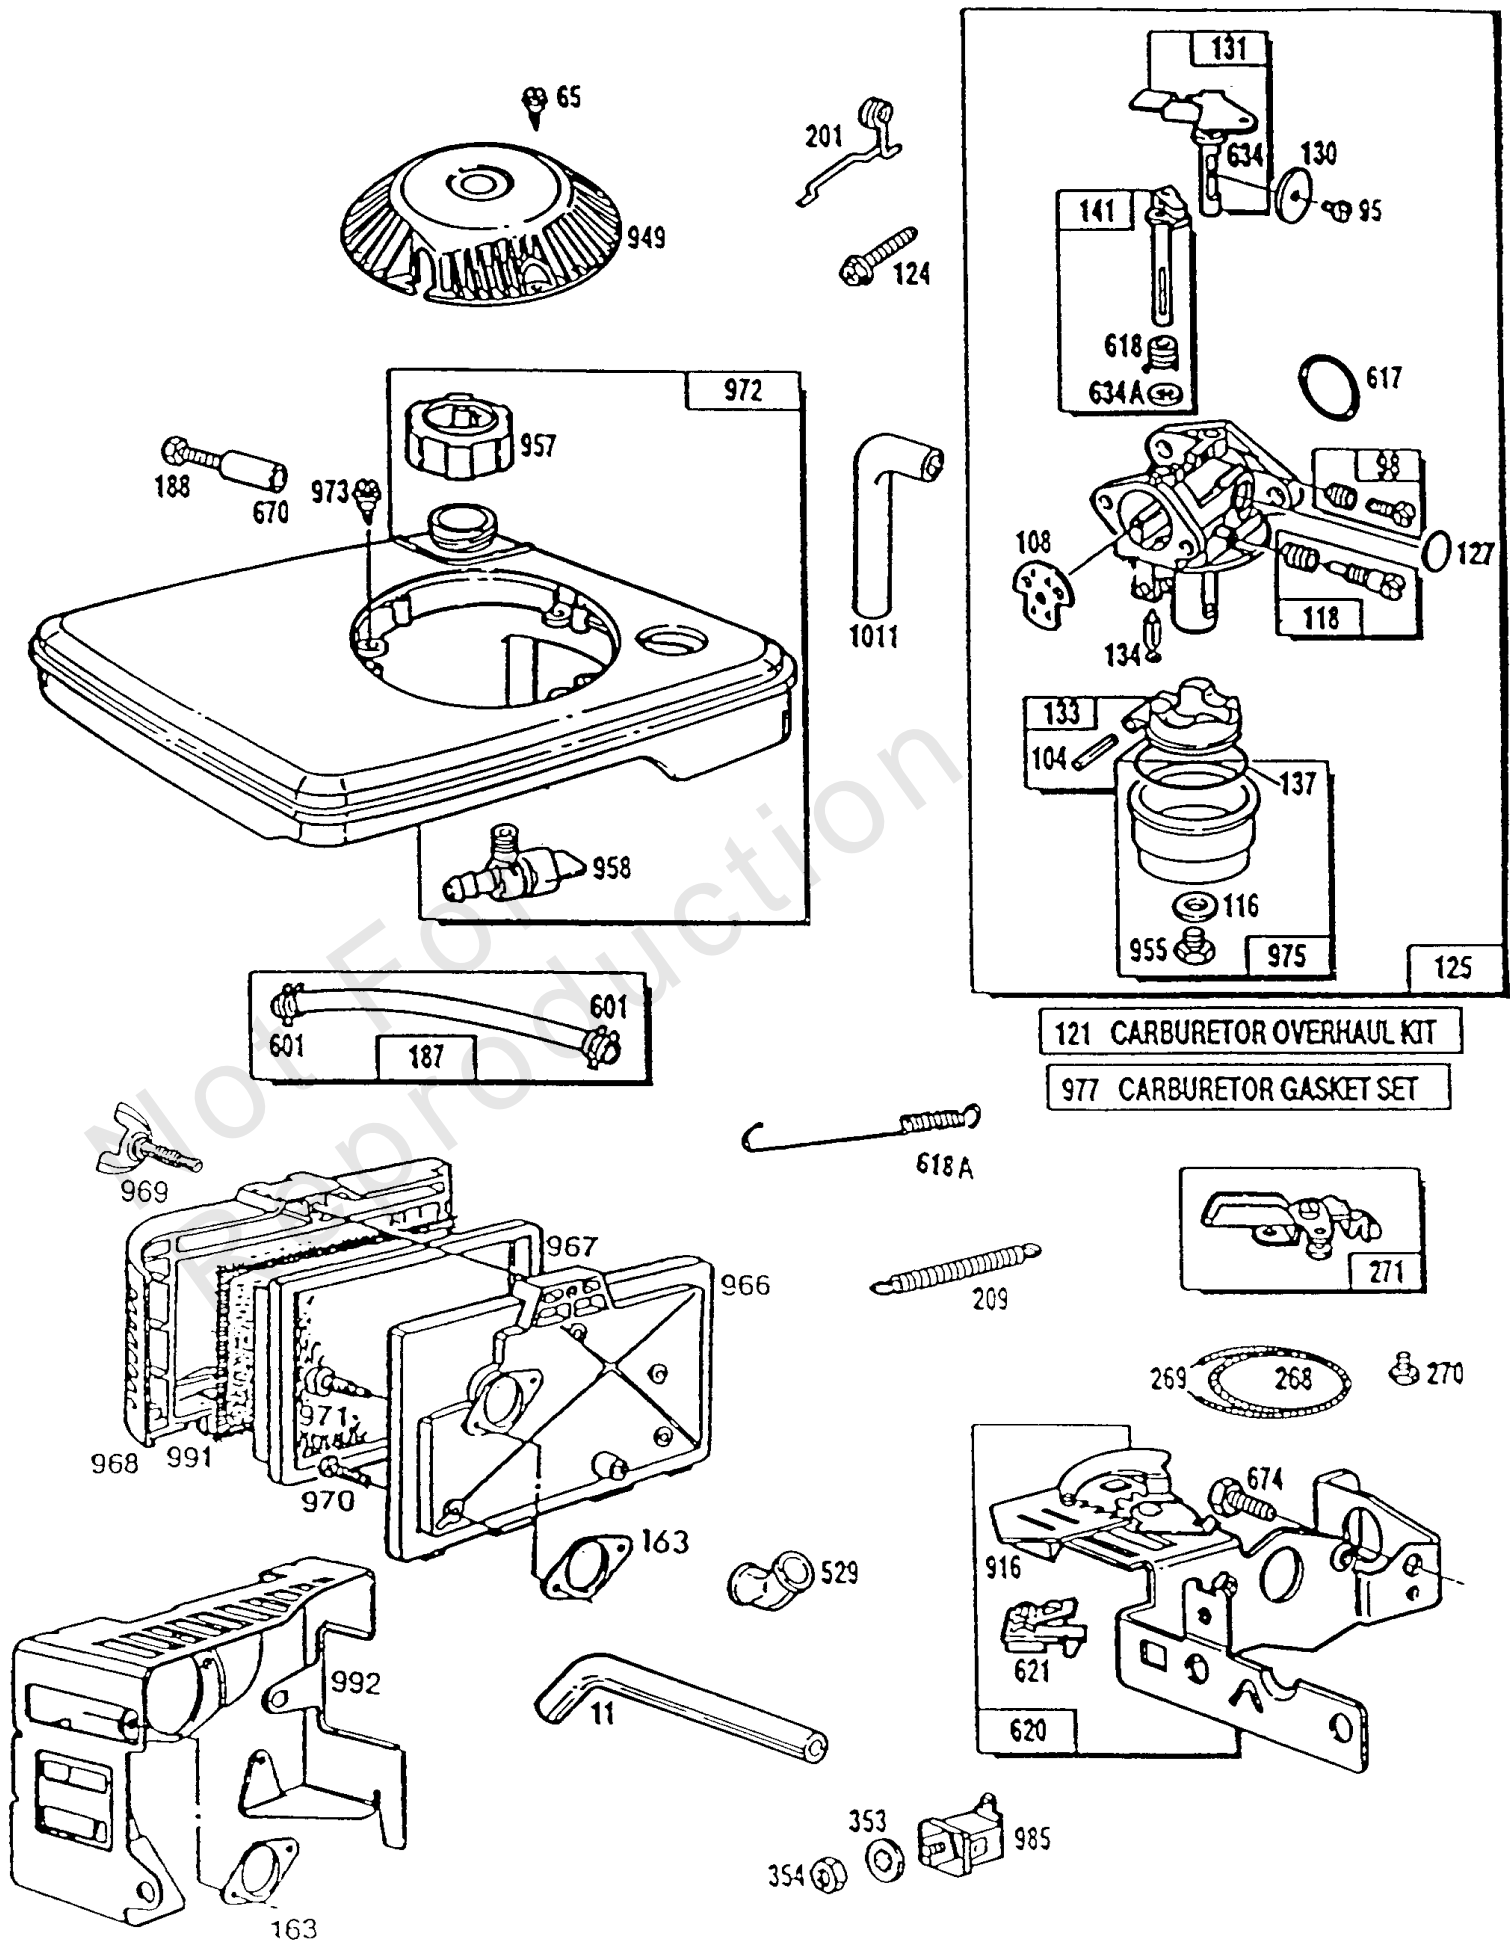

FuelTank Assy,A/C,Carburetor

REF NO	PART NO	QTY	DESCRIPTION
11	231406		TUBE, Breather
65	94058		SCREW -(Rewind Starter)
95	94098		SCREW -(Throttle Valve)
98	398185		KIT-IDLE SPEED -(Idle Speed) (Lmt 26, 27, 28, 31)
104	231371		PIN, Float Hinge -Included in Carburetor Overhaul Kit-Ref. No. 121
108	223471		VALVE, Choke
116	-----		No Nomenclature -Included in Carburetor Gasket Kit-Part No. 490937. Included in Carburetor Overhaul Kit-Ref. No. 121
118	398670		KIT, Idle Mixture -(Lms 3,4,5,7,10)
118	492500		VALVE, Needle -(Lms 11,12,13,14,15)
121	492072		KIT, Carburetor Overhaul -(Lms 3,4,10)
121	492495		KIT, Carburetor Overhaul -(Lms 11,12,13,14,15,m26)
124	94525		SCREW
125	491330		CARBURETOR -(Lms 10)
125	492496		CARBURETOR -(LMS 3, 13 And Xxxx3)
125	492498		CARBURETOR -(Lms 3) -Used Before Code Date 87082400
127	-----		No Nomenclature -Included in Carburetor Overhaul Kit-Ref. No. 121
130	223470		VALVE, Throttle
131	398673		SHAFT, Throttle -Used Before Code Date 87082400
131	491333		SHAFT, Throttle -Used After Code Date 87082500
133	398187		FLOAT-CARBURETOR
134	398188		KIT-NEEDLE/SEAT -Included in Carburetor Overhaul Kit-Ref. No. 121
137	-----		No Nomenclature -Included in Carburetor Gasket Kit-Part No. 490937. Included in Carburetor Overhaul Kit-Ref. No. 121
141	398186		SHAFT, Choke
163	271840		GASKET, Air Cleaner
187	393815		HOSE, Vacuum -(Cylinder To Impulse Pump)(Cut To Required Length)
188	398540		SCREW -(Control Bracket)
201	262043		LINK, Choke -Used Before Code Date 87082400
201	262365		LINK, Choke -Used After Code Date 87082500
209	261105		SPRING, Governor -(3000 To 3200 RPM)
268	66986		CASING, Control Wire -(Cut To Required Length)
269	26099		WIRE, Control -(Cut To Required Length) If Longer Wire is Needed, Specify Length in Inches; if Shorter Wire is Needed, Order No. 26099 and Cut to Required Length.