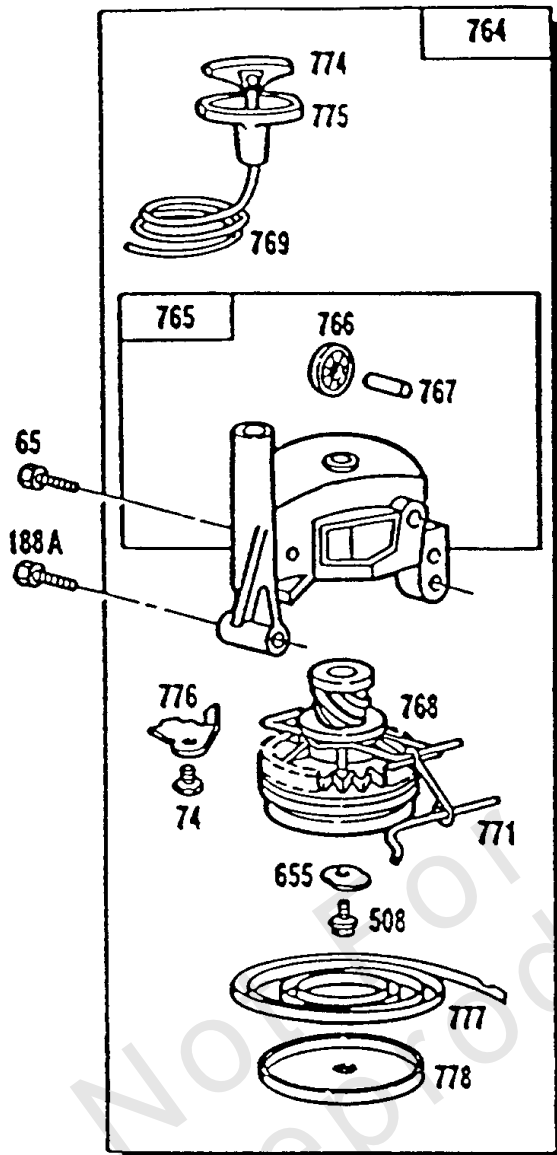

Sump Bases, Vertical Pull

REF NO	PART NO	QTY	DESCRIPTION
10	93394		SCREW
12	270833		GASKET, Crankcase -(.015) Included in Gasket Set-Part No. 298989
12	270895		GASKET, Crankcase -(.005) Included in Gasket Set-Part No. 298989
12	270896		GASKET, Crankcase -(.009) Included in Gasket Set-Part No. 298989
15A	94613		PLUG, Oil Drain -(Flush)
15	91084		PLUG, Oil Drain -(3/8)
18B	395392		SUMP, Engine -(Clutch)
18	395384		SUMP, Engine
19	293709		KIT, Bushing/Seal -(PTO Side)
20A	280266		SEAL, Oil
20	391483		SEAL, Oil -Included in Gasket Set-Part No. 298989
22	93032		SCREW -(Fuel Tank) (Tank)
23A	394848		FLYWHEEL -(Vertical Pull Starter) Used on Vertical Pull
46A	396197		CAMSHAFT -(Clockwise)
46B	395334		CAMSHAFT -(Clutch)
46	394800		CAMSHAFT -(Metal)
46	493747		CAMSHAFT -(Plastic)
47	491688		SLINGER, Governor/Oil
65	94058		SCREW -(Rewind Starter)
69A	223225		WASHER
69B	223228		WASHER, Thrust
69	68938		WASHER -(13/16 ODx17/32 ID) Use on Aux Drive PTO.Cam
74	93490		SCREW -Included in Starter Drive Kit-Part No. 395727
83A	231278		GEAR, Drive -(Clockwise)
83	230831		SHAFT, Auxiliary Drive
86	221780		COVER, Drive Gear
87	391484		SEAL, Oil -(1/2 Auxiliary Drive Shaft)
88	270328		GASKET, Drive Gear Cover -Included in Gasket Set-Part No. 298989
188A	93847		SCREW -(Fuel Tank) (Tank)
217	261520		SPRING, Return -(Clutch Lever)
307	93490		SCREW -(Rotating Screen)
324	223006		SCREEN, Rotating

Footnotes:

To Replace Crankshaft Gear Pin, Order Part No. 230978

- 906
- 907
- 909
- 908
- 909 A
- 909 B
- 742
- 69 B

998 POWER TRAC KIT

*REQUIRES SPECIAL TOOLS TO INSTALL
SEE REPAIR INSTRUCTION MANUAL