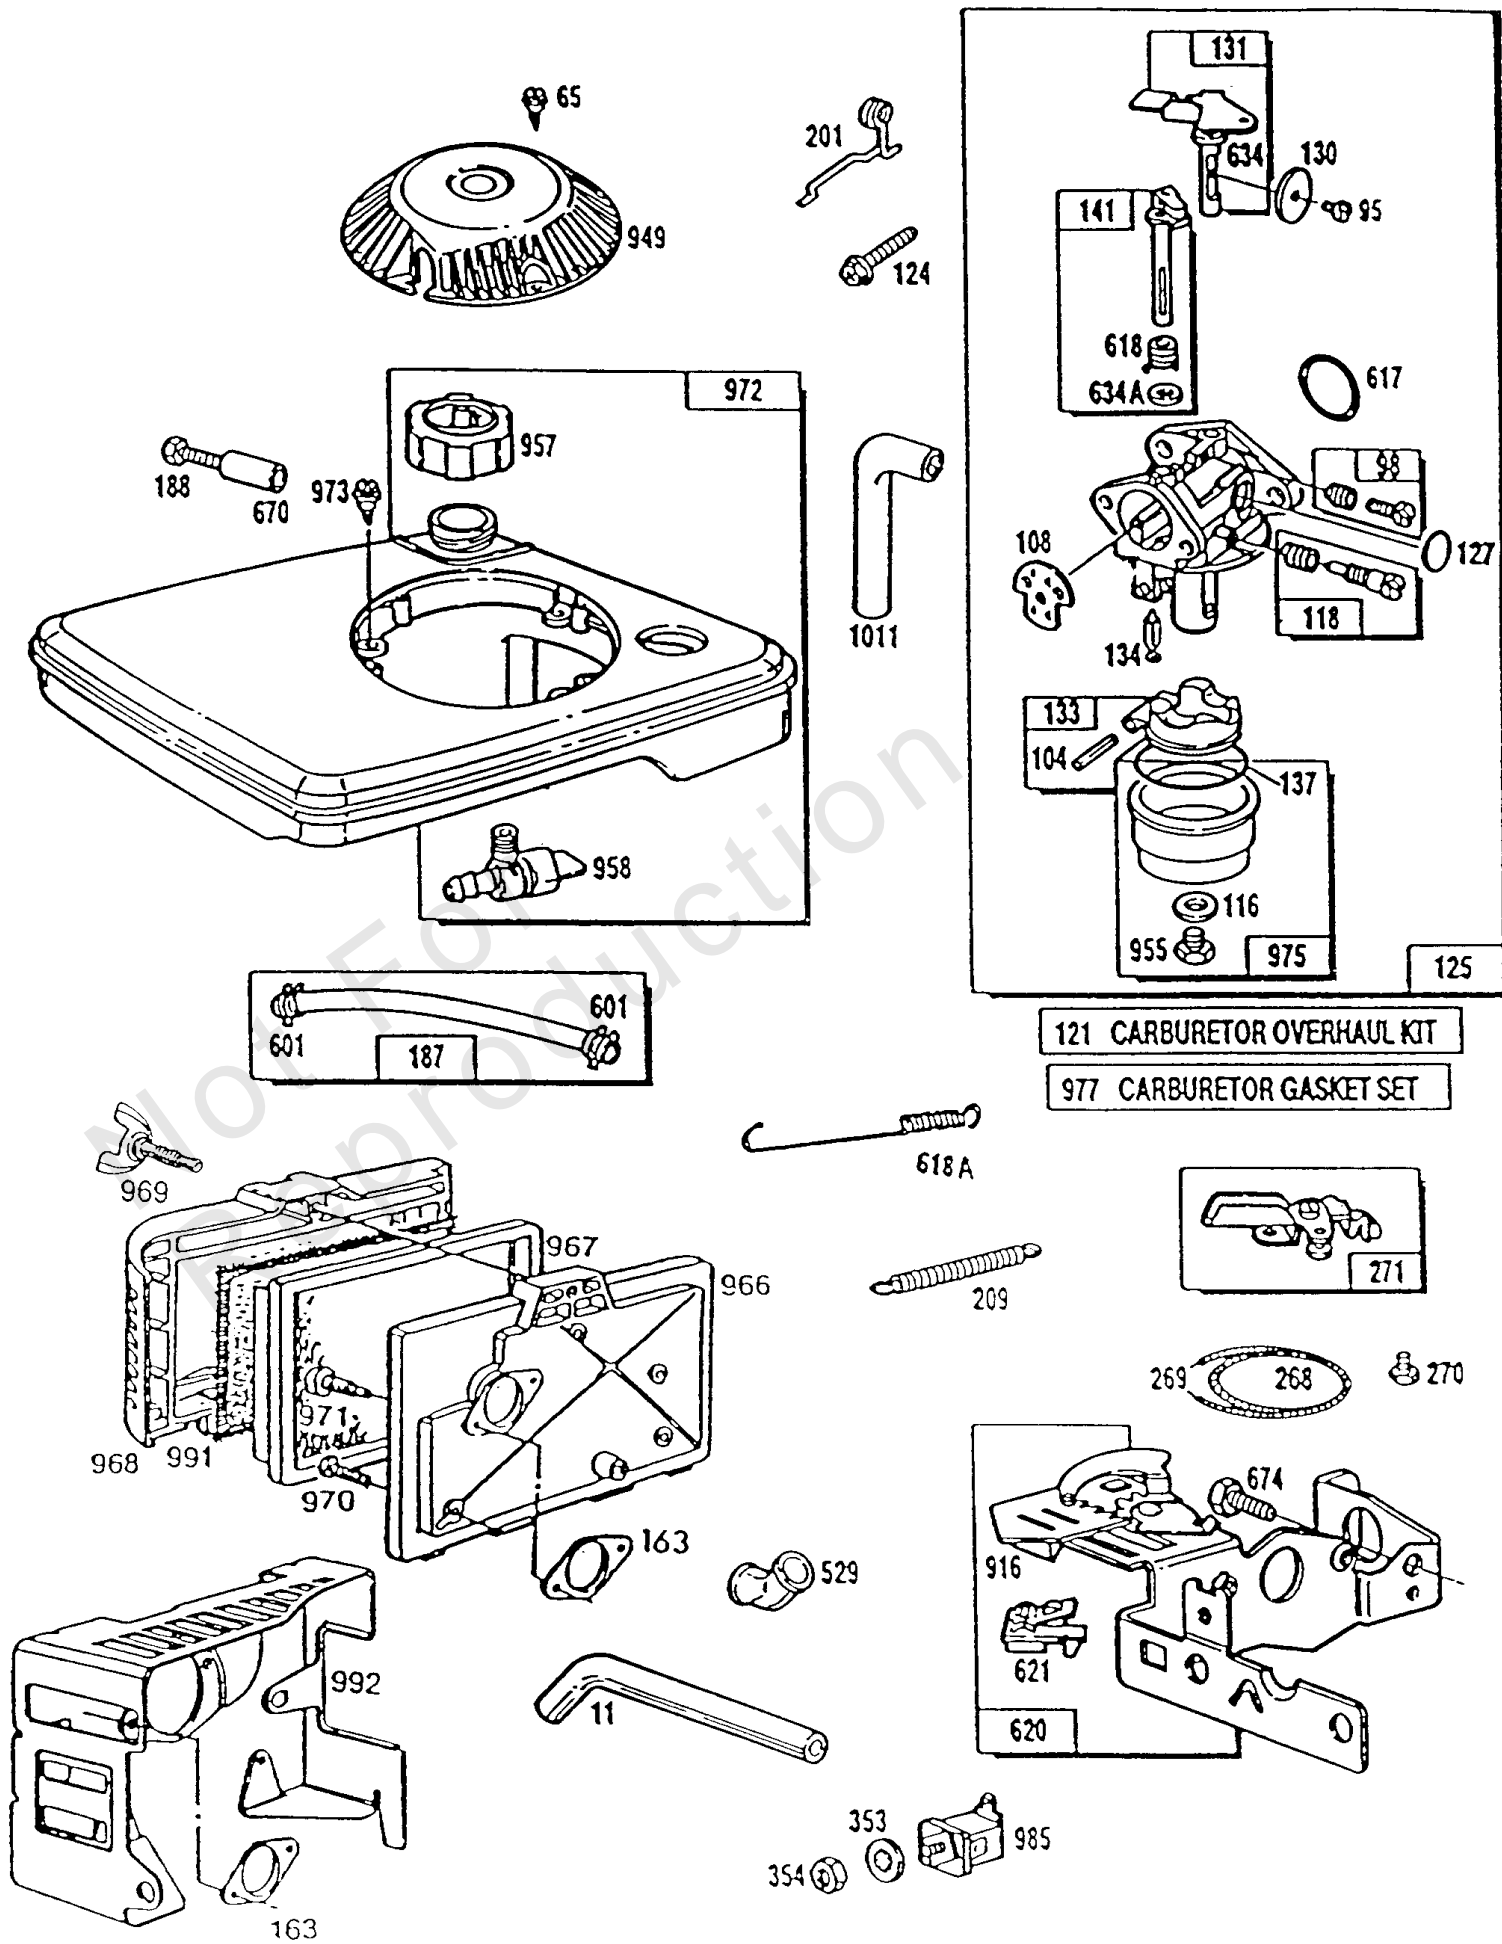

FuelTank Assy,A/C,Carburetor

REF NO	PART NO	QTY	DESCRIPTION
977	490937		SET, Carburetor Gasket -(Lms 11)
985	398525		INSULATOR
991	399039		FILTER, Pre Cleaner
992	223596		COVER, Air Cleaner
1011	280786		TUBE, VENT

Not For Reproduction