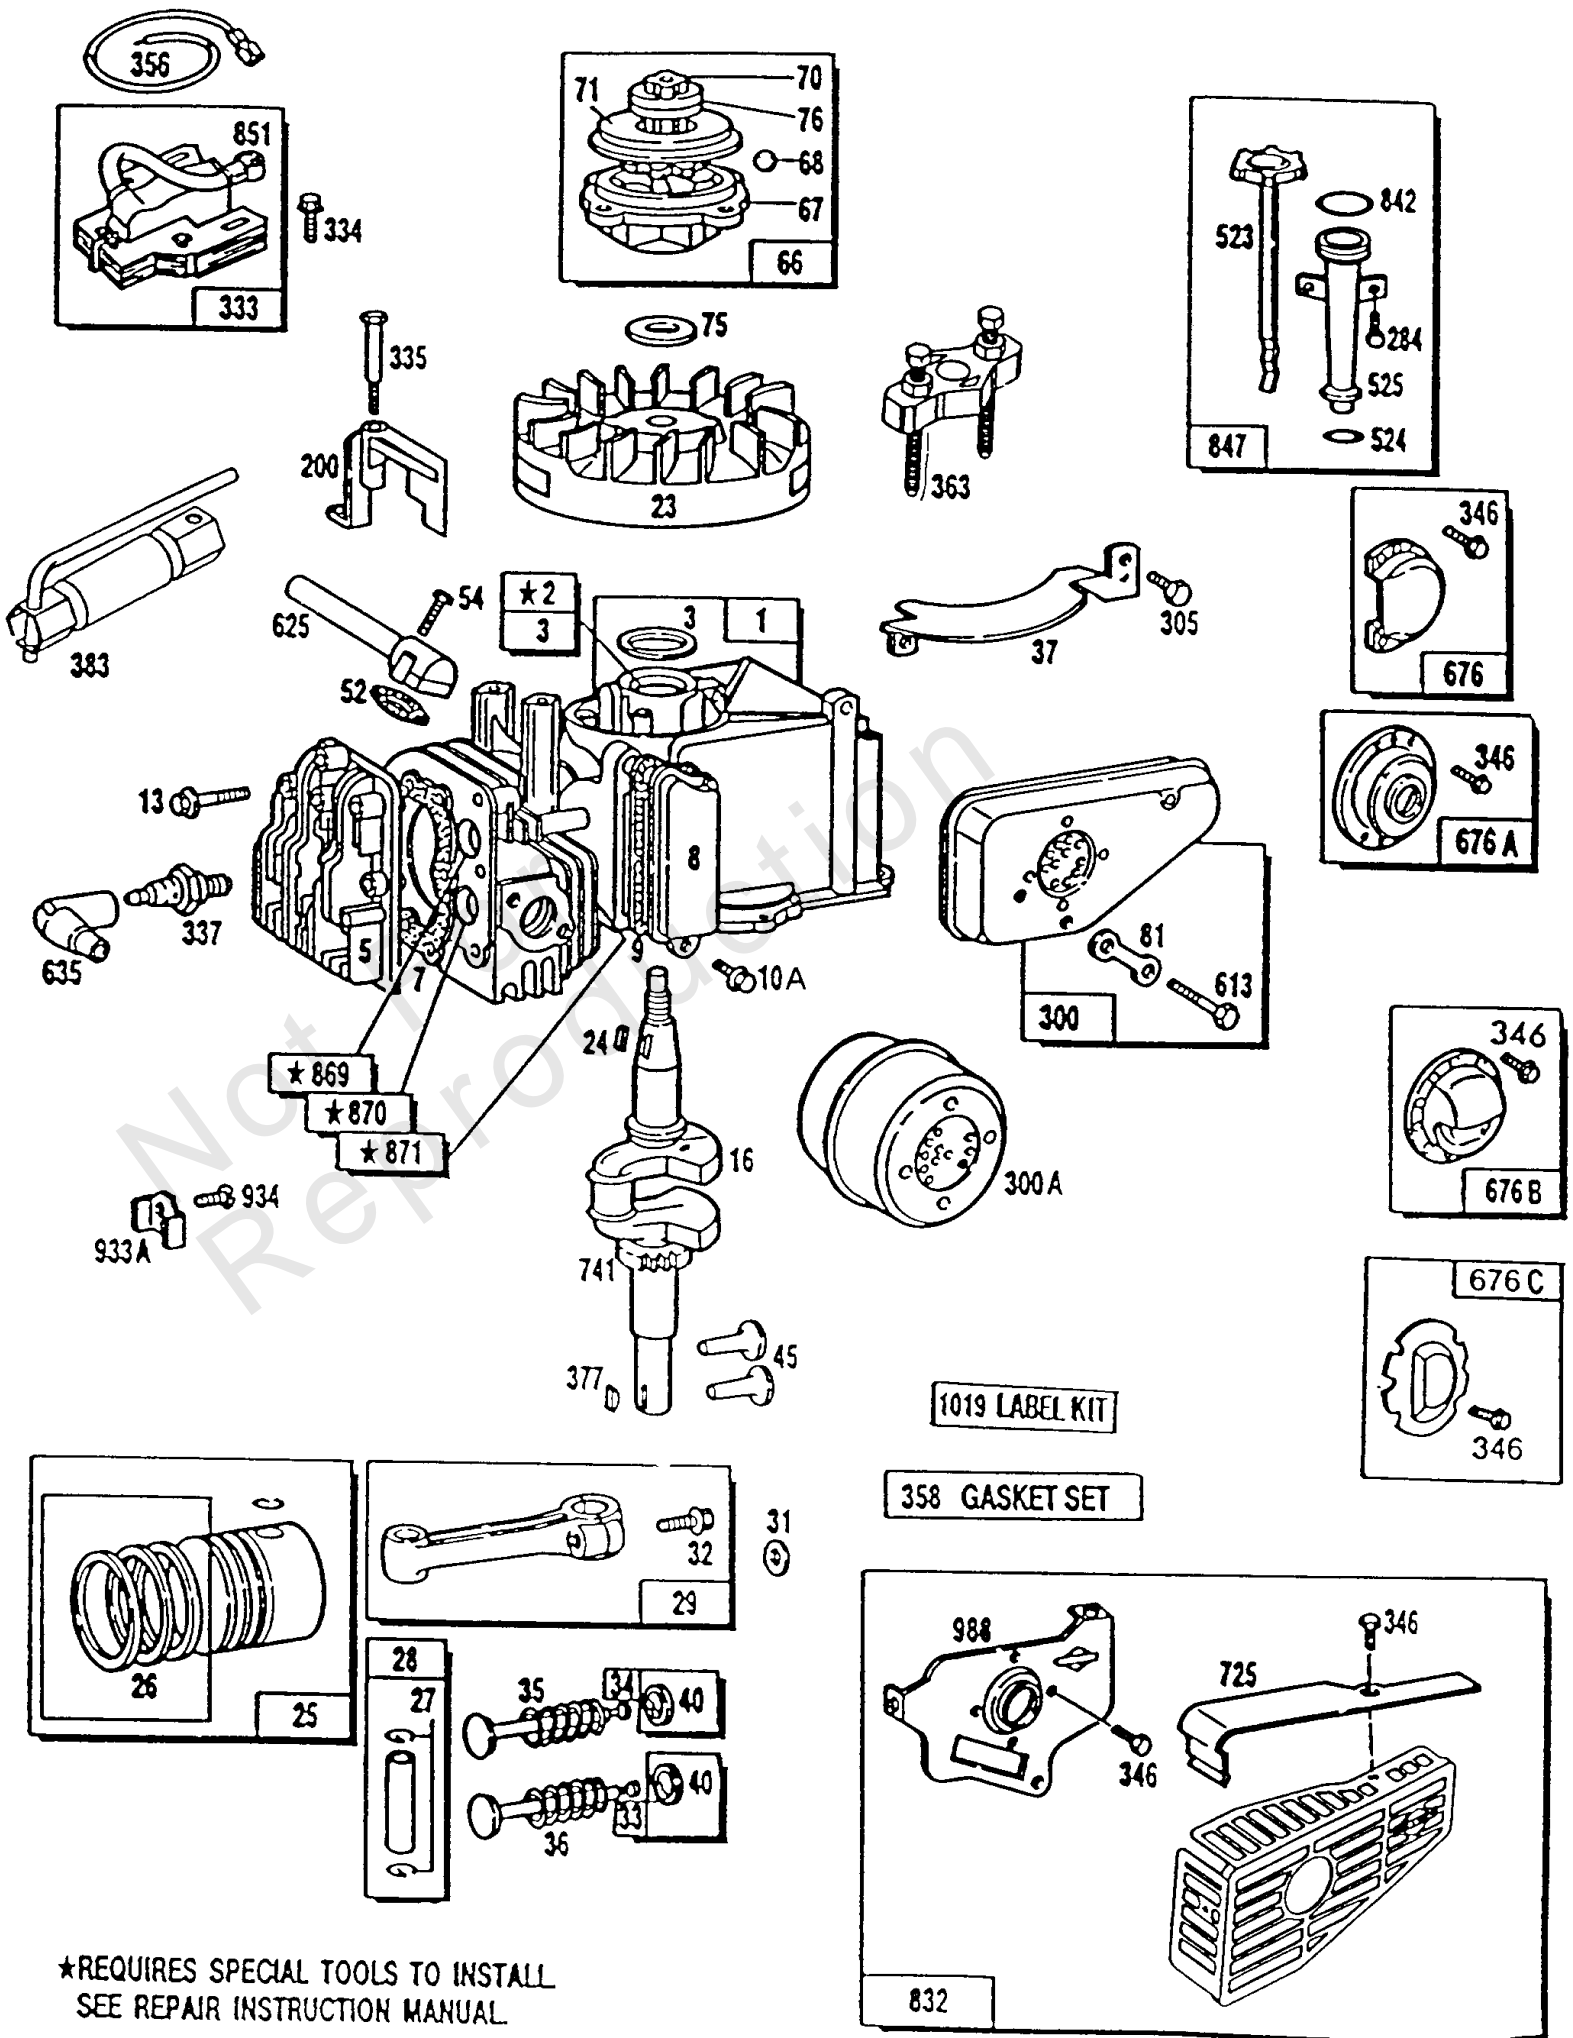

★REQUIRES SPECIAL TOOLS TO INSTALL
SEE REPAIR INSTRUCTION MANUAL

Cyl Head,Cylinder,Piston

REF NO	PART NO	QTY	DESCRIPTION
35	260552		SPRING, Valve -(Exhaust)
36	262750		SPRING, Valve -(Exhaust) -Used After Code Date 90051500
36	26478		SPRING, Valve -(Exhaust)
37	223150		GUARD, Flywheel -(Muffler Side)
40	230126		PIN, Retainer
40	292259		RETAINER, Valve -(Exhaust)
40	491442		RETAINER, Valve -(Exhaust) -Used After Code Date 90051500
40	93312		RETAINER, Valve -(Valves With Groove In Stem)
45	230173		TAPPET, Valve
52	270345		GASKET, Intake -Included in Gasket Set-Part No. 298989
54	93485		SCREW
66	399671		CLUTCH-STARTER -(Uses Rubber Coated Retainer Washer-Ref. 71)
67	394897		HOUSING, Clutch
68	63770		BALL, Clutch
70	298799		RATCHET, Clutch -(engine W/Ring Gear on FW equipped for Elec Start)
71	394506		COVER, Ratchet -(Rubber Coated)
75	224061		WASHER -(5/8 Hole)
76	68238		SEAL, Ratchet
81	223256		LOCK, Rod Screw
200	68388		BLADE, Governor
284	94073		SCREW
300A	394569		MUFFLER -(Lo Tone)
300	394644		MUFFLER
305	94153		SCREW
333	398593		ARMATURE, Magneto -(Magnetron Ignition)
334	93381		SCREW
335	93435		SCREW
337	293918		PLUG, Spark
337	298809		PLUG, Spark
337	492167		PLUG, Spark
337	802592		PLUG, Spark -(Resistor)
346	93705		SCREW -(8-32 X 3/8)
356	398808		WIRE, Stop -(Cut To Required Length)
358	298989		GASKET SET, Engine
363	19069		PULLER, Flywheel

Footnotes:

To Replace Crankshaft Gear Pin, Order Part No. 230978