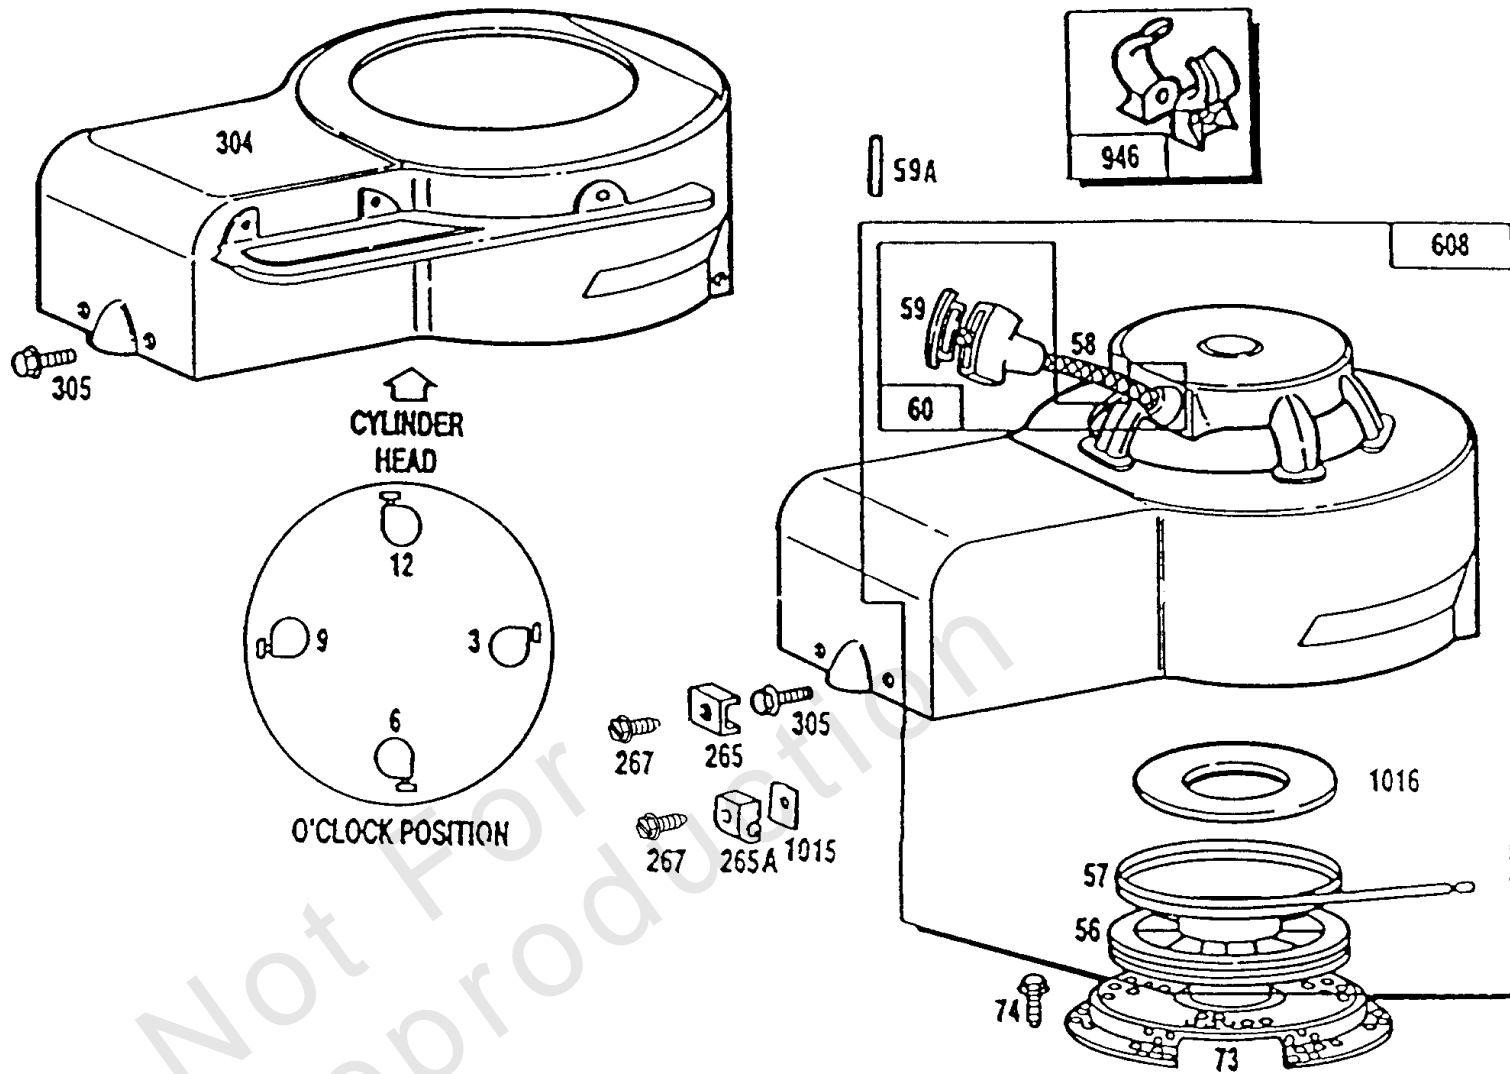

Not For  
Reproduction

REWIND STARTER ASSEMBLIES FOR BAND BRAKE

ROPE LENGTH	CLOCK POSITIONS					
	1	5	6	9	11	12
82"			*398909			
88-5/8"	490786	399234	*399353	399872	490813	398983

\*For Specials, See Text Ref. 608.