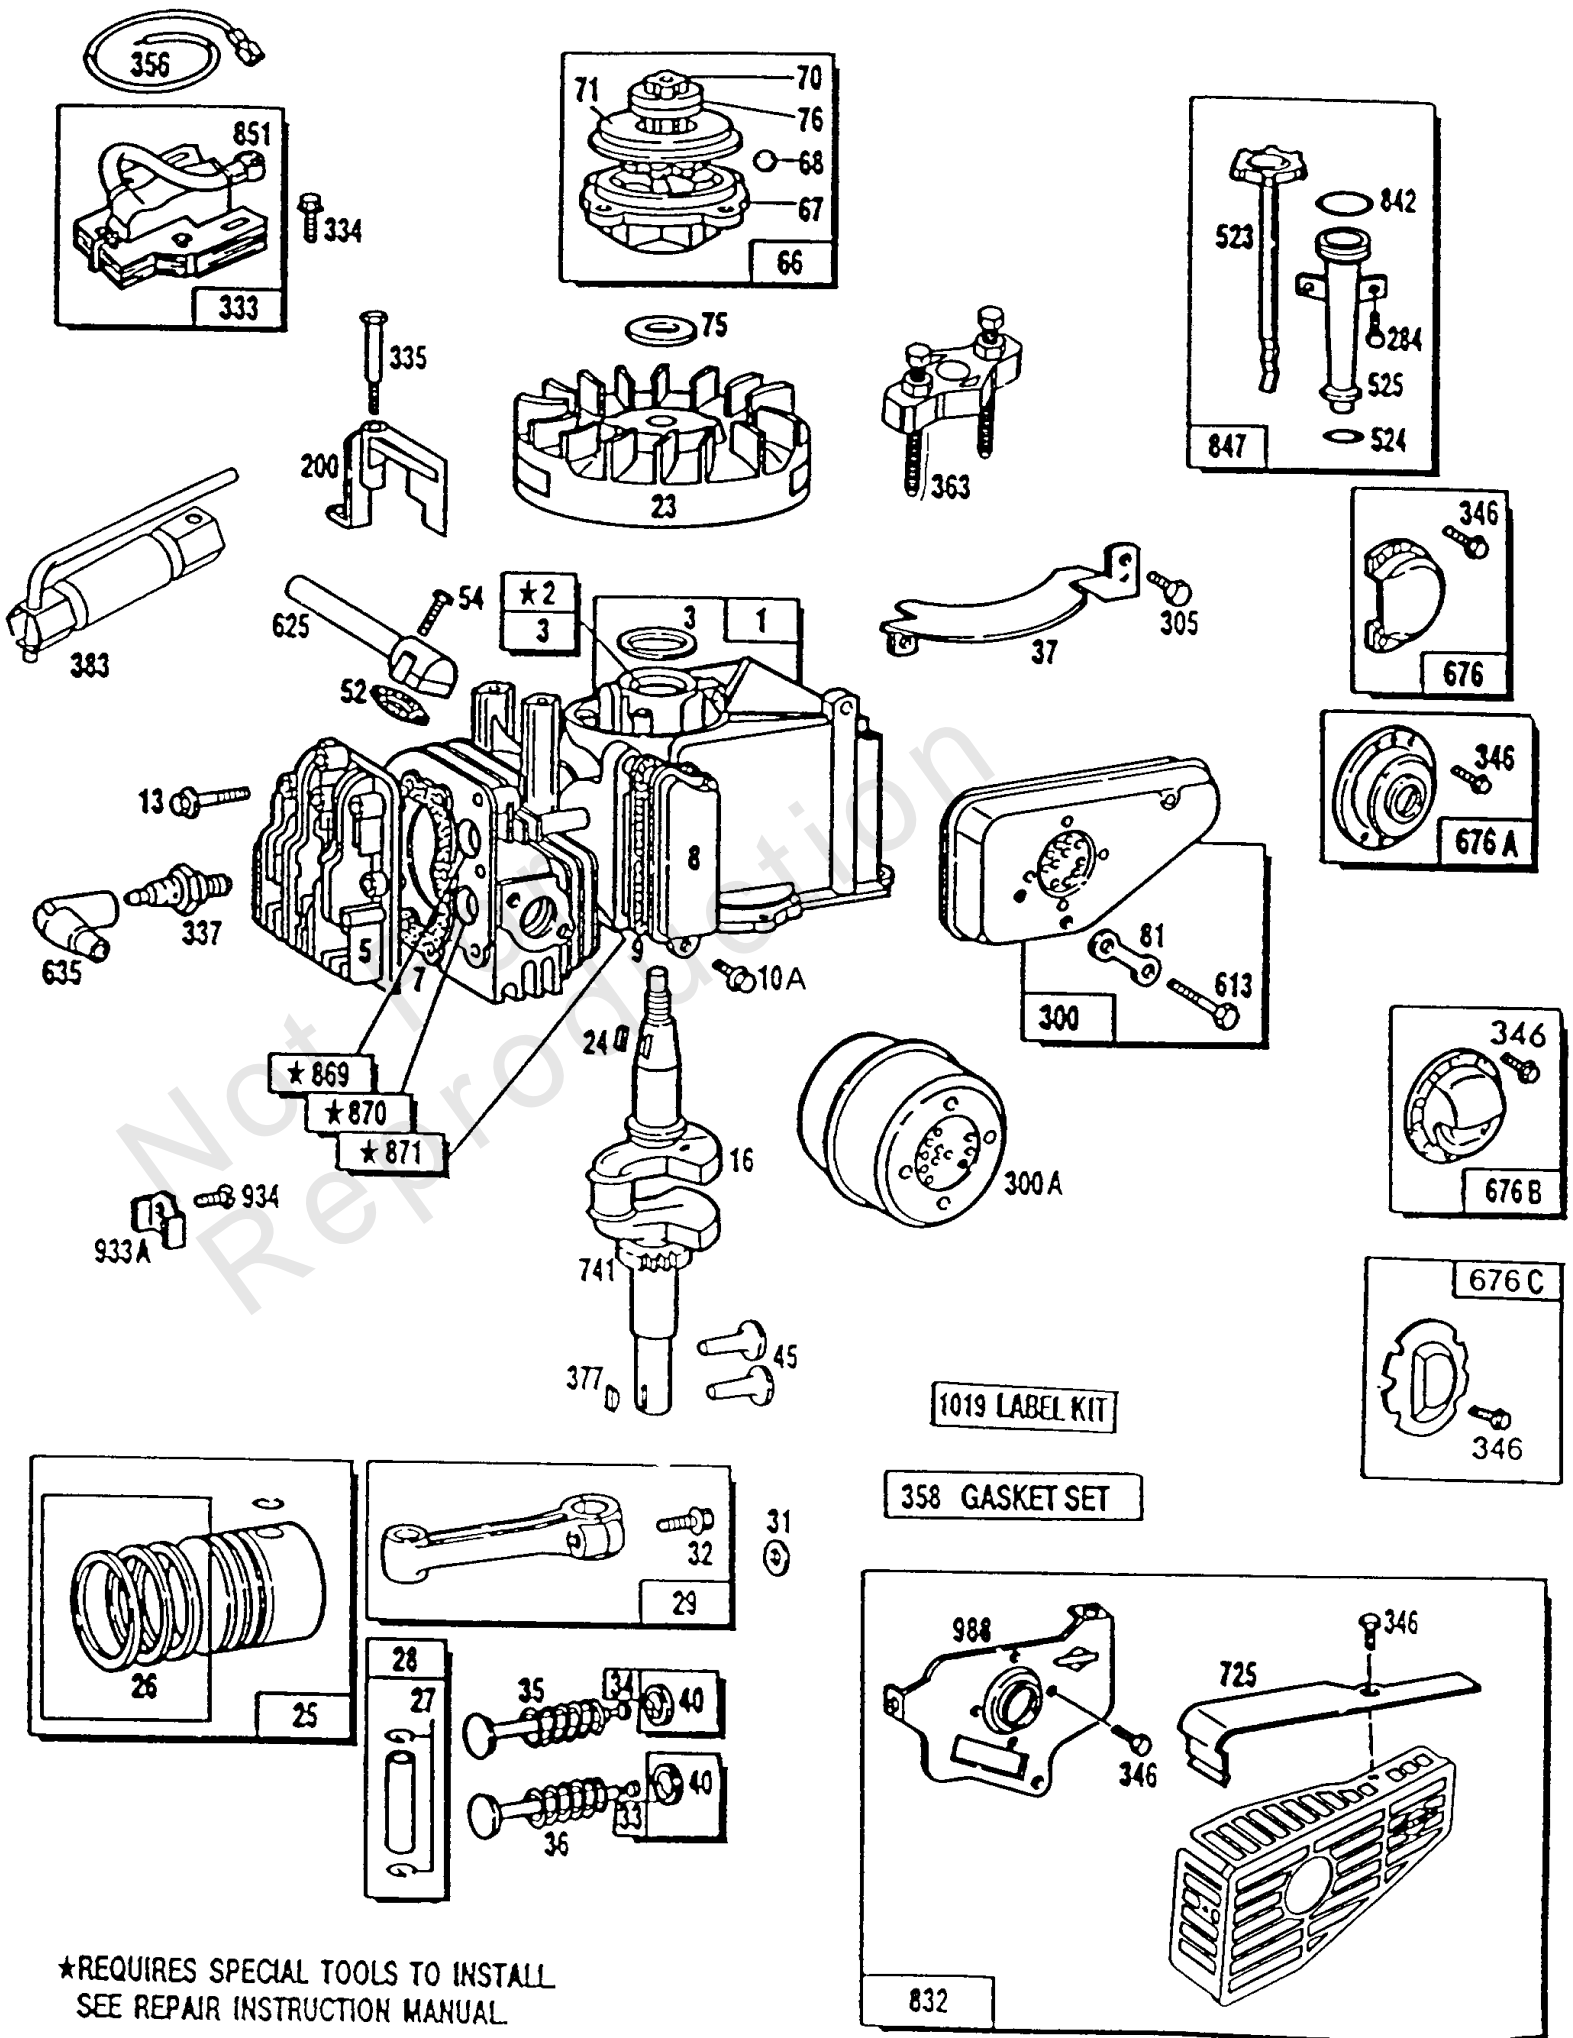

## Cyl Head,Cylinder,Piston

REF NO	PART NO	QTY	DESCRIPTION
1	399164		CYLINDER ASSEMBLY -(Air Vane)
2	293708		KIT, Bushing/Seal -(Plain Bearing)
3	299819		SEAL, Oil -(Plain Bearing) Included in Gasket Set-Part No. 298989
5	213012		HEAD, Cylinder
7	270341		GASKET, Cylinder Head
8	298383		BREATHER ASSEMBLY
9	270239		GASKET, Rocker Cover -Included in Gasket Set-Part No. 298989
10A	93394		SCREW
13	93111		SCREW -(15/16)
13	93772		STUD -(15/16)
16	492748		CRANKSHAFT -To Replace Crankshaft Gear Pin, Order Part No. 230978
16	494564		CRANKSHAFT -Used After Code Date 91063000
23	395653		FLYWHEEL
24	222698		KEY, Flywheel
25	298904		PISTON ASSEMBLY -(Standard)
25	298905		PISTON ASSEMBLY -(.010 Oversize)
25	298906		PISTON ASSEMBLY -(.020 Oversize)
25	298907		PISTON ASSEMBLY -(.030 Oversize)
26	298982		RING SET-STD -(Standard)
26	298983		SET, Ring -(.010 Oversize)
26	298984		RING SET-020 -(.020 Oversize)
26	298985		SET, Ring -(.030 Oversize)
26	299742		SET, Ring -(Standard)
27	26026		LOCK, Piston Pin
28	298908		PIN, Piston -(.005 Oversize)
28	298909		PIN, Piston
29	294201		ROD, Connecting -For Connecting Rod With .020 Undersize Crankpin Bore-Order No. 296079
31	222282		WASHER
32	94404		SCREW -(Connecting Rod)
33	262581		VALVE, Exhaust -Used After Code Date 90051500
33	296676		VALVE, Exhaust -(Grooved Stem-Includes Retainer)
34	296677		VALVE, Intake -(Grooved stem-includes Retainer)

### Footnotes:

To Replace Crankshaft Gear Pin, Order Part No. 230978

★REQUIRES SPECIAL TOOLS TO INSTALL  
SEE REPAIR INSTRUCTION MANUAL

### Footnotes:

To Replace Crankshaft Gear Pin, Order Part No. 230978