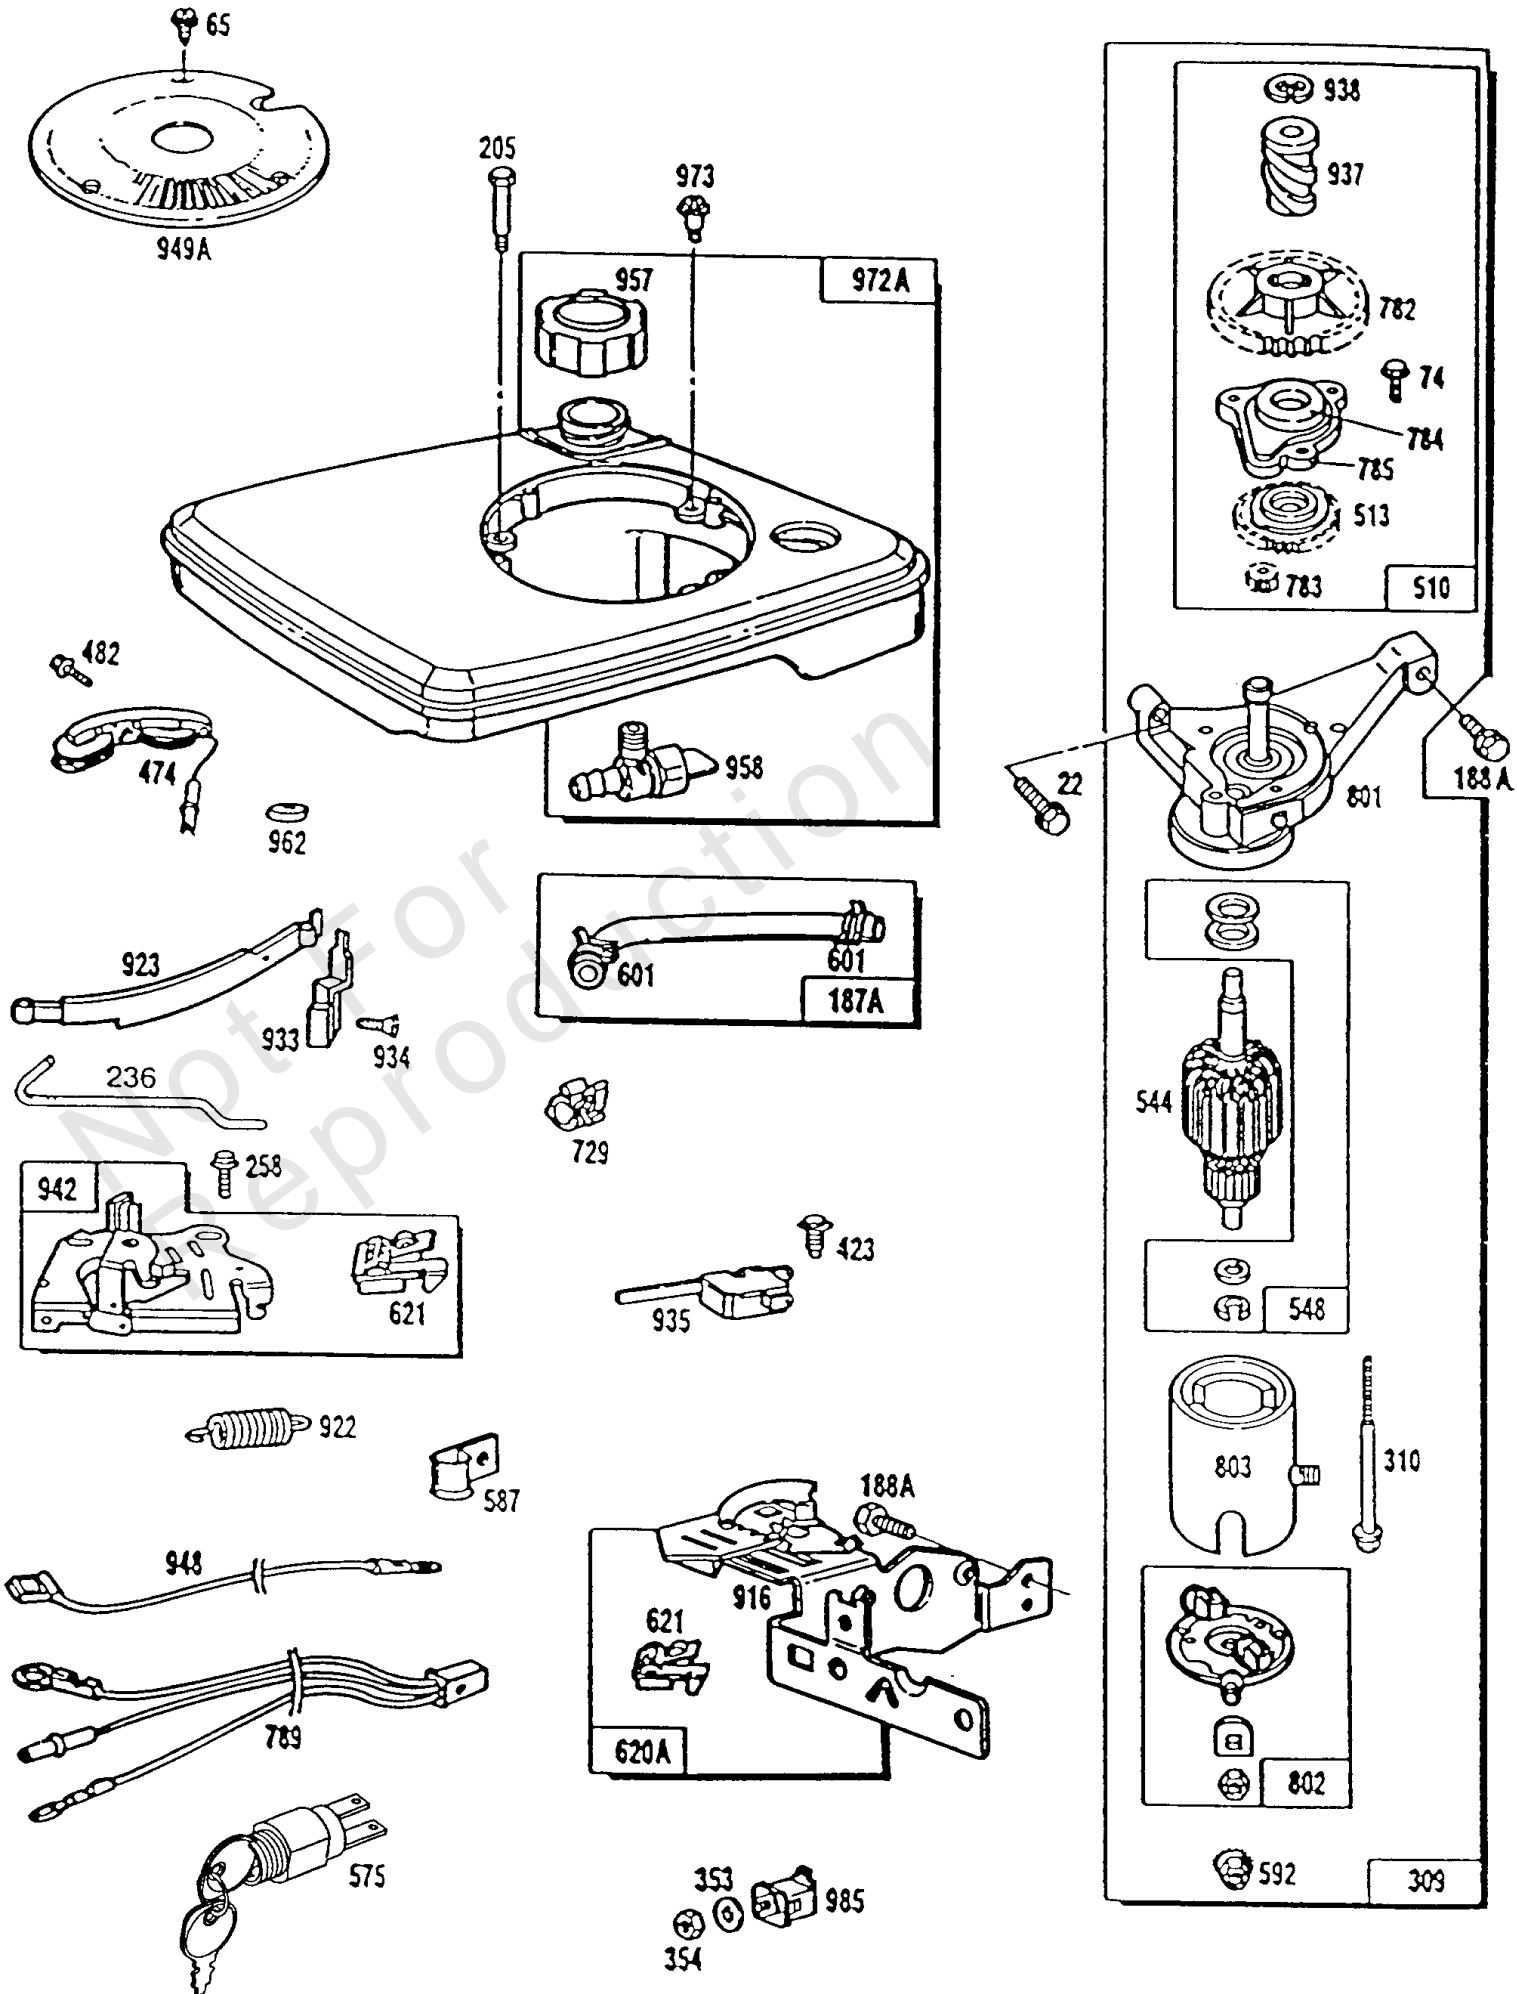

FuelTank,ElectStart,Controls

REF NO	PART NO	QTY	DESCRIPTION
916	280993		RACK, Governor Gear -Used After Code Date 89033100
922	261647		SPRING, Governor -(Return)
923	394867		PIVOT, Band Brake
933	223448		PIVOT, Band Brake
934	94037		SCREW
935	398758		SWITCH, Interlock -(12 Volt)
937	280366		SPLINE, Starter -Included in Starter Drive Kit-Part No. 395727
938	93941		RETAINER, E Ring
942	493248		BRACKET, Brake
948	397803		HARNES, Wiring -(12 Volt)
949A	280509		GUARD, Rewind -(Electric Starter) Used on Engines With Electric Start Only.
957	397974		CAP, Fuel Tank -(Plastic)
958	399517		VALVE, Fuel Shut Off -(Plastic)
962	231277		BUSHING, Alternator
972A	491134		TANK, Fuel -(Pull or Electric Starter) (Light Fawn)
972A	490805		TANK, Fuel -(Red)
972A	492879		TANK, Fuel -(Grey)
972A	-----		No Nomenclature
972A	490623		TANK, Fuel -(Black) (Pull or Electric Starter)
973	94114		SCREW
985	398525		INSULATOR

Footnotes:

To Replace Crankshaft Gear Pin, Order Part No. 230978