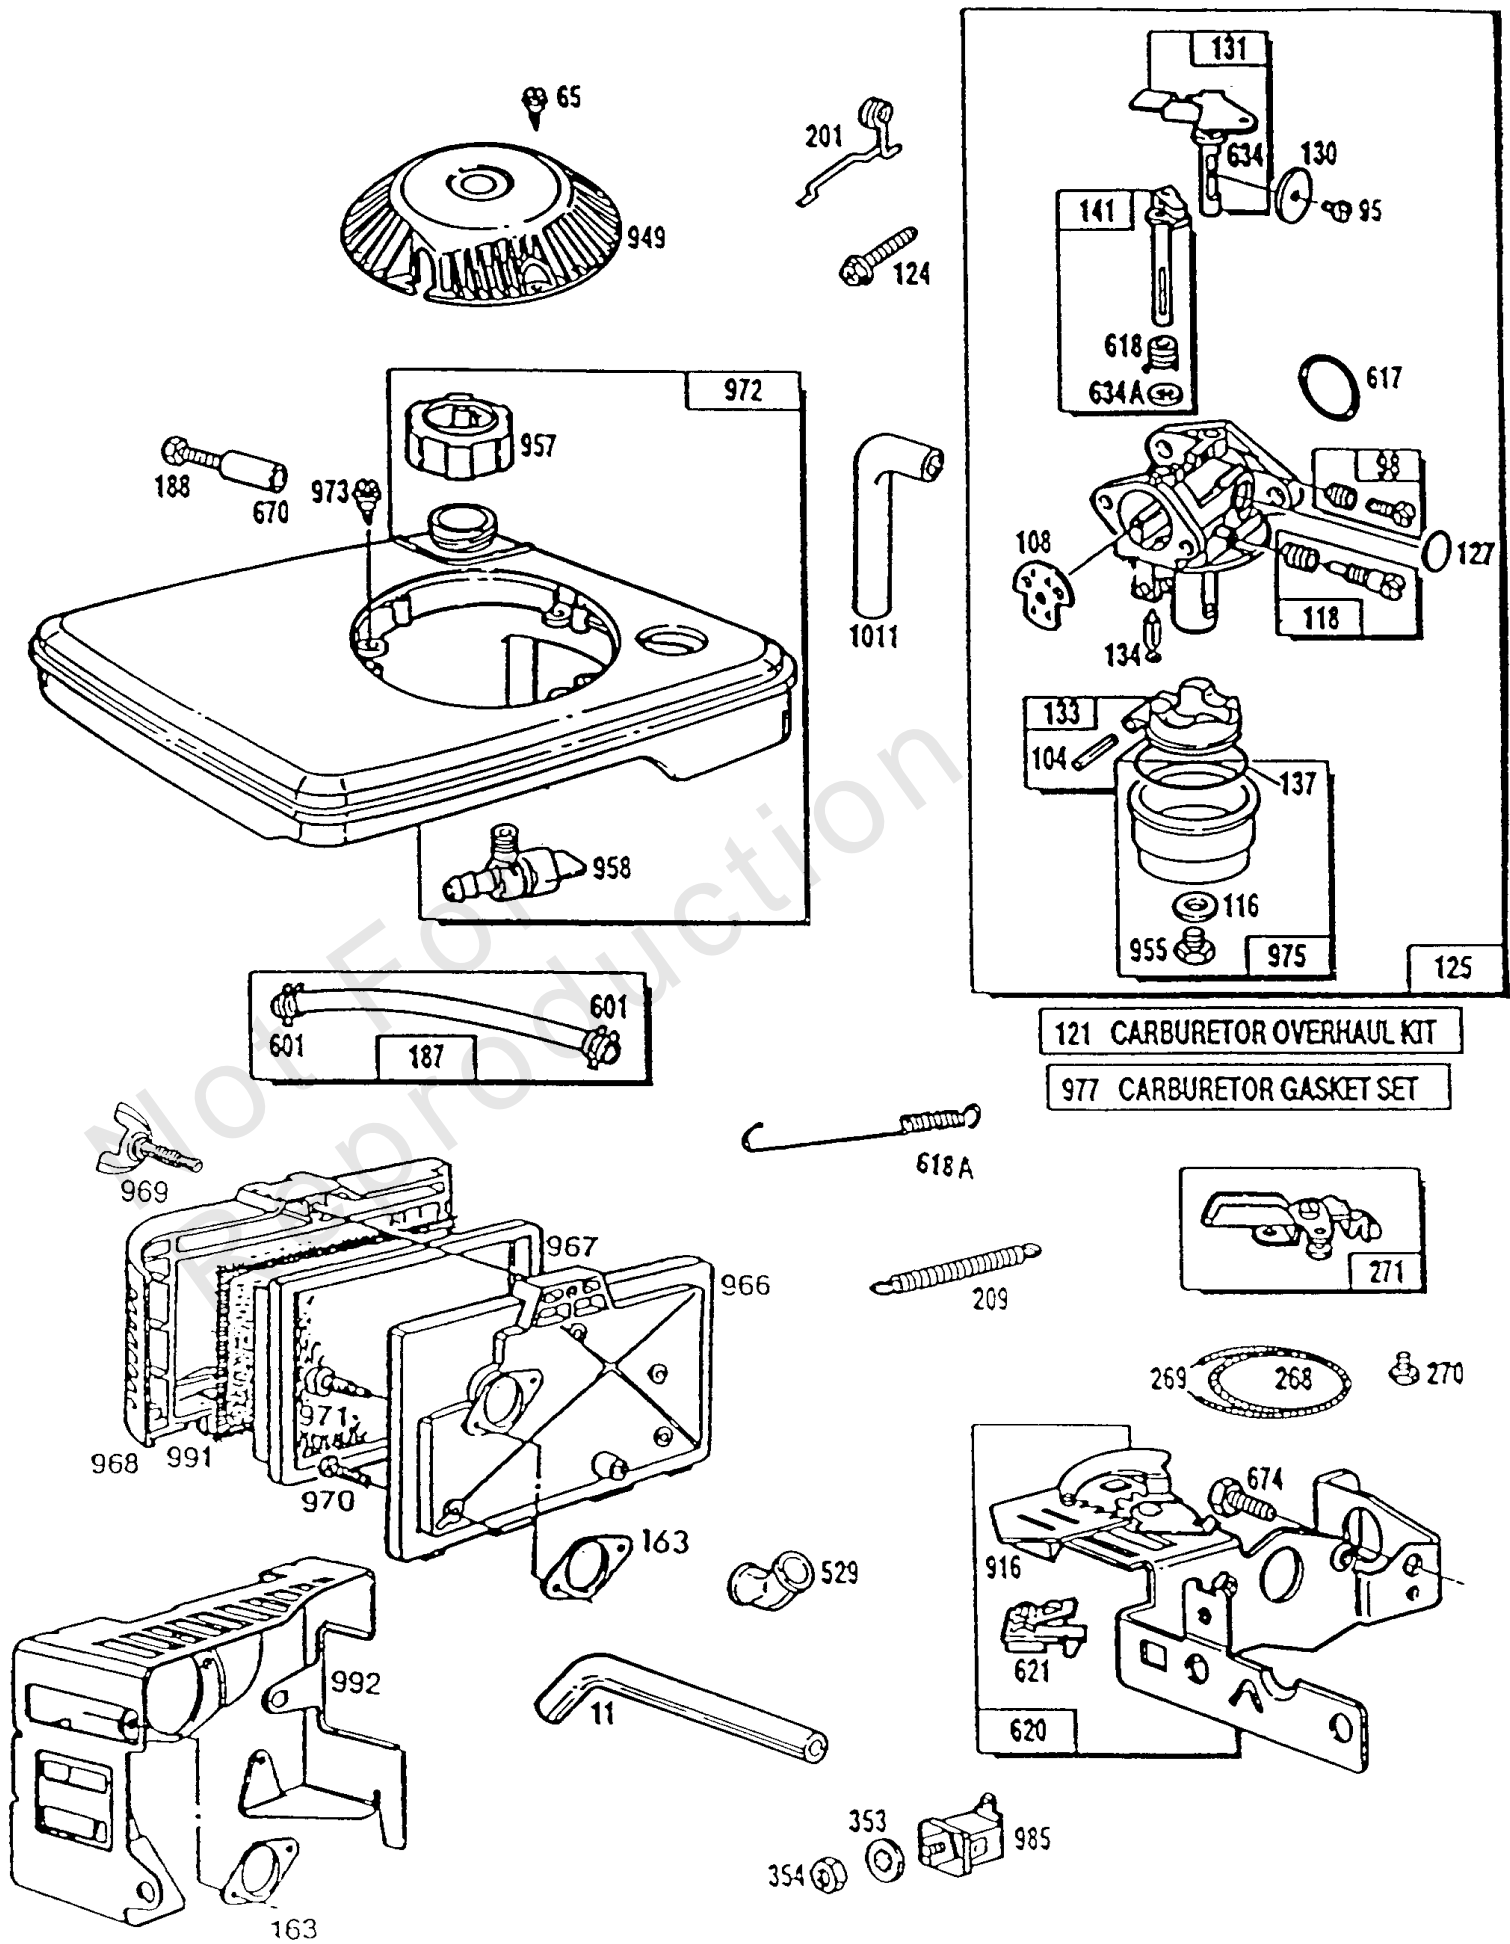

FuelTank Assy,A/C,Carburetor

REF NO	PART NO	QTY	DESCRIPTION
270	63426		NUT -(Control Wire Casing)
271	290568		LEVER, Control
353	92791		WASHER
354	90576		NUT -(Ground Terminal)
529	280524		GROMMET -(Breather)
601	93053		CLAMP, Hose -(Green)
617	270344		SEAL, O-Ring -(Intake Manifold) Included in Carburetor Gasket Kit-Part No. 490937. Included in Carburetor Overhaul Kit-Ref. No. 121
618A	260870		SPRING, Choke Return -(Choke Return For Snap-Over Choke)
618	262035		SPRING, Choke Return
620	398363		BRACKET, Control
621	396847		SWITCH, Stop
634	-----		No Nomenclature -Included in Carburetor Gasket Kit-Part No. 490937. Included in Carburetor Overhaul Kit-Ref. No. 121
634A	-----		No Nomenclature -Included in Carburetor Gasket Kit-Part No. 490937. Included in Carburetor Overhaul Kit-Ref. No. 121
670	280512		SPACER, Fuel Tank
674	94117		SCREW -(Tank) (Fuel Tank)
916	280522		RACK, Governor Gear -Used Before Code Date 89040100
916	280993		RACK, Governor Gear -Used After Code Date 89033100
949	280502		GUARD, Rewind -(Rewind Starter)
955	231373		SCREW
957	397974		CAP, Fuel Tank -(Plastic)
958	399517		VALVE, Fuel Shut Off -(Plastic)
966	399059		BASE, Air Cleaner
967	397795		FILTER, A/C Cartridge
968	280501		COVER, Air Cleaner
969	94173		SCREW
970	94118		SCREW -(Tapping)
971	94121		SCREW -(Air Cleaner Base)
972	490622		TANK, Fuel -(Black) (Rewind Starter)
972	490804		TANK, Fuel -(Yellow) (Rewind Starter)
972	490806		TANK, Fuel -(Red)
972	490808		TANK, Fuel -(Grey) (Rewind Starter)
972	491045		TANK, Fuel -(Rewind Starter) (Light Fawn)
973	94114		SCREW
975	398191		BOWL, Float