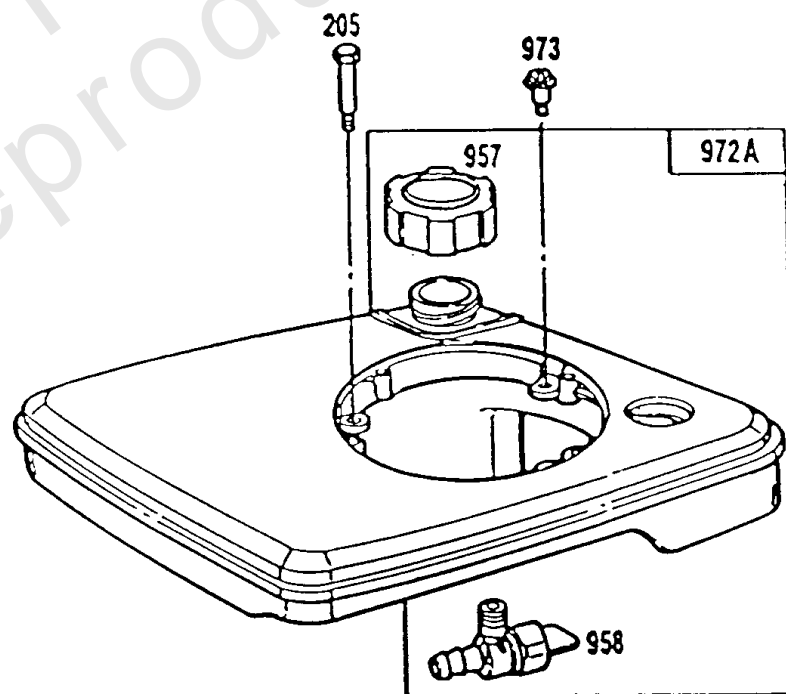

---

**Footnotes:**

To Replace Crankshaft Gear Pin, Order Part No. 230978

REF. 972  
FUEL TANKS FOR ENGINES WITH REWIND START ONLY

Color	Black	Grey	Amer. Red (I/C*)	Sun Yellow	Light Fawn
Part No.	490622	490808	490806	490804	491045