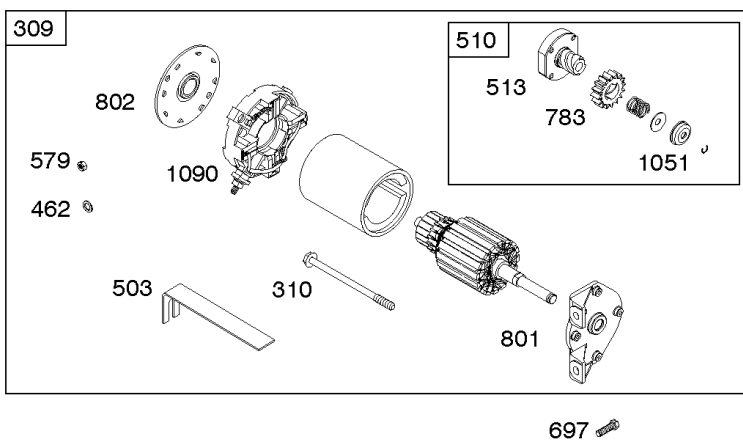

## Alternator, Ignition, Motor-Starter

REF NO	PART NO	QTY	DESCRIPTION
286	594800		MODULE, Oil Sensor -Used After Code Date 15042700
286	798796		MODULE, Oil Sensor -Used Before Code Date 15052800
309	695479		MOTOR, Starter
310	690323		SCREW -(Starter Motor)
318	691693		SCREW -(Mounting Bracket)
318A	795026		SCREW -(Mounting Bracket)
333	591459		ARMATURE-MAGNETO -Used After Code Date 12042200
333	492341		ARMATURE, Magneto -Used Before Code Date 12042300
334	699477		SCREW -(Magneto Armature)
356	695630		WIRE, Stop
356A	799721		WIRE, Stop
364A	699947		TERMINAL, Oil Plug
462	691261		WASHER -(Starter Cable)
474D	695466		ALTERNATOR -(10 AMP)
474E	790320		ALTERNATOR -(20 Amp)
474G	695730		ALTERNATOR -(3 Amp. DC)
493	691177		BRACKET, Mounting
493A	798803		BRACKET, Mounting
493B	699048		BRACKET, Mounting
500	691086		WASHER -(Key Switch)
501	797375		REGULATOR -(10 and 16 Amp Regulated)
501A	790325		REGULATOR -(20 Amp)
503	691532		STRAP, Starter
510	693699		DRIVE, Starter
513	692024		CLUTCH, Drive
526	690297		SCREW -(Regulator) (10-16 Amp Regulated)
526A	690326		SCREW -(Regulator) (20 Amp)
577	690795		CABLE, Starter
578	798802		WIRE ASSEMBLY
578A	692306		WIRE ASSEMBLY
578B	590689		WIRE ASSEMBLY
579	691029		NUT -(Starter Cable)
664	691087		NUT -(Key Switch)
697	795026		SCREW -(Starter Motor) (Drive Cap)
729	799133		CLIP, Wire
783	693713		GEAR, Pinion
799	699691		SCREW -(Oil Sensor)