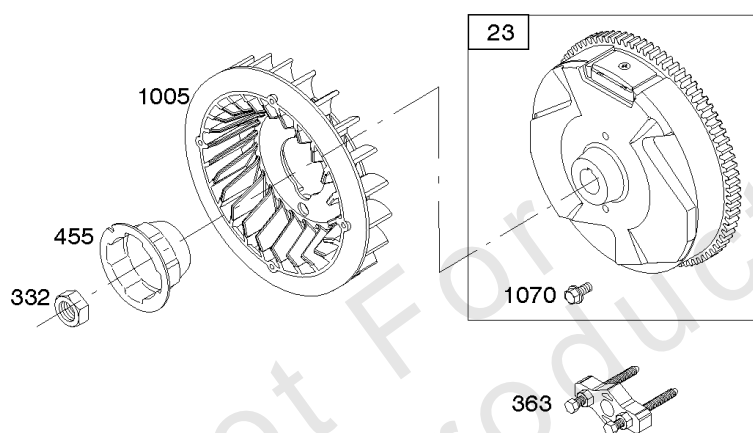

Blower Housing/Shrouds, Flywheel, Rewind Starter

Mfg. No: 19L237-0013-F1

Not For
Reproduction

Blower Housing/Shrouds, Flywheel, Rewind Starter

REF NO	PART NO	QTY	DESCRIPTION
23	794812		FLYWHEEL
37	795715		GUARD, Flywheel -(Snap-on)
37A	699047		GUARD, Flywheel -Used Before Code Date 12080600
37B	790730		GUARD, Flywheel -Used Before Code Date 12080600
37C	591544		GUARD, Flywheel -Used After Code Date 12080500
58	66574		ROPE, Starter -(Cut To Required Length)
60	490652		GRIP-STARTER ROPE
65	699228		SCREW -(Rewind Starter)
78A	699205		SCREW -(Flywheel Guard)
78B	795026		SCREW -(Flywheel Guard)
304	798994		HOUSING, Blower
305	699481		SCREW -(Blower Housing)
332	794824		NUT -(Flywheel)
363	19203		PULLER, Flywheel
455	794867		CUP, Flywheel
608	798825		STARTER, Rewind
727A	697465		COVER, Starter Drive
732	699200		SCREW -(Starter Drive Cover)
1005	794815		FAN, Flywheel
1070	794821		SCREW -(Flywheel Fan)