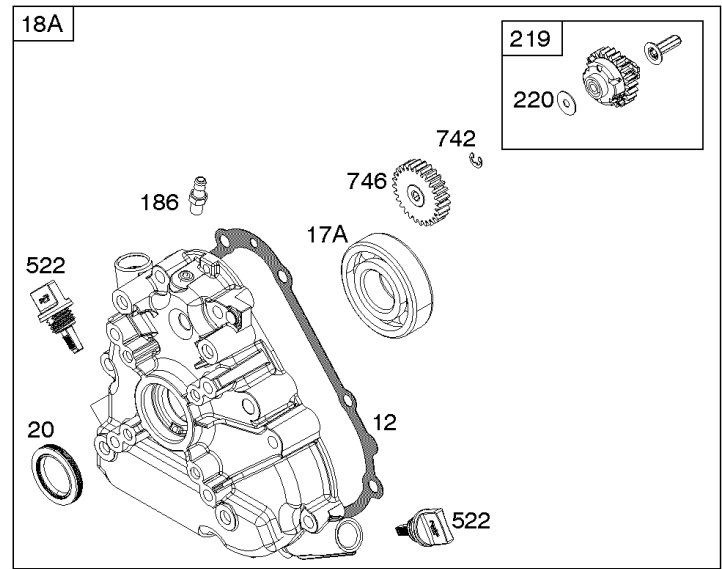

Crankcase Cover, Gear Reduction

Mfg. No: 19L237-0013-F1

Crankcase Cover, Gear Reduction

REF NO	PART NO	QTY	DESCRIPTION
12	798807		GASKET, Crankcase
15A	691682		PLUG-OIL DRAIN
17A	798995		BEARING, Ball
18	799084		COVER, Crankcase
20	798991		SEAL, Oil -(PTO Side)
22	798955		SCREW -(Crankcase Cover/Sump)
79A	794816		CASE, Gear Reduction
80A	793588		GASKET, Gear Case
82A	594700		SCREW -(Gear Reduction Case)
83	690387		SHAFT, Auxiliary Drive
84	691121		PLUG-BREATHER
85	794820		SCREW -(Gear Cover)
86A	793591		COVER, Gear
87	391086S		SEAL, Oil
88A	793589		GASKET, Gear Cover/Housing
170	794833		STUD -(Crankcase Cover/Sump)
186	691764		CONNECTOR-HOSE -(Pulse Line)
219	693578		GEAR, Governor
220	691724		WASHER -(Governor Gear)
272	691168		LOCK, Screw Head
277	794842		WASHER -(Gear Case To Gear Reduction)
364A	699947		TERMINAL, Oil Plug
415	691363		PLUG
415B	794903		PLUG
522	798503		PLUG, Dipstick/Fill
742	692564		RETAINER, E Ring
746	694679		GEAR, Idler
1194	691876		SEAL, O-Ring -(Plug)