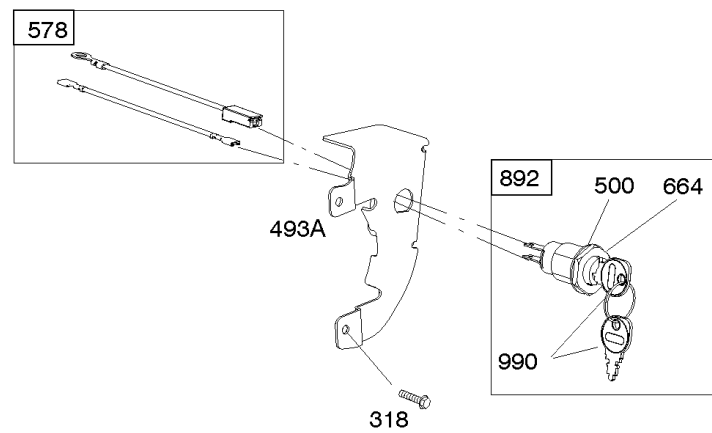

Alternator, Ignition, Motor-Starter

REF NO	PART NO	QTY	DESCRIPTION
286	594800		MODULE, Oil Sensor -Used After Code Date 15042700
286	798796		MODULE, Oil Sensor -Used Before Code Date 15052800
309	695479		MOTOR, Starter
310	690323		SCREW -(Starter Motor)
318	691693		SCREW -(Mounting Bracket)
318A	795026		SCREW -(Mounting Bracket)
333	591459		ARMATURE-MAGNETO -Used After Code Date 12042200
333	492341		ARMATURE, Magneto -Used Before Code Date 12042300
334	699477		SCREW -(Magneto Armature)
356	695630		WIRE, Stop
356A	799721		WIRE, Stop
364A	699947		TERMINAL, Oil Plug
462	691261		WASHER -(Starter Cable)
474D	695466		ALTERNATOR -(10 AMP)
474E	790320		ALTERNATOR -(20 Amp)
474G	695730		ALTERNATOR -(3 Amp. DC)
493	691177		BRACKET, Mounting
493A	798803		BRACKET, Mounting
493B	699048		BRACKET, Mounting
500	691086		WASHER -(Key Switch)
501	797375		REGULATOR -(10 and 16 Amp Regulated)
501A	790325		REGULATOR -(20 Amp)
503	691532		STRAP, Starter
510	693699		DRIVE, Starter
513	692024		CLUTCH, Drive
526	690297		SCREW -(Regulator) (10-16 Amp Regulated)
526A	690326		SCREW -(Regulator) (20 Amp)
577	690795		CABLE, Starter
578	798802		WIRE ASSEMBLY
578A	692306		WIRE ASSEMBLY
578B	590689		WIRE ASSEMBLY
579	691029		NUT -(Starter Cable)
664	691087		NUT -(Key Switch)
697	795026		SCREW -(Starter Motor) (Drive Cap)
729	799133		CLIP, Wire
783	693713		GEAR, Pinion
799	699691		SCREW -(Oil Sensor)