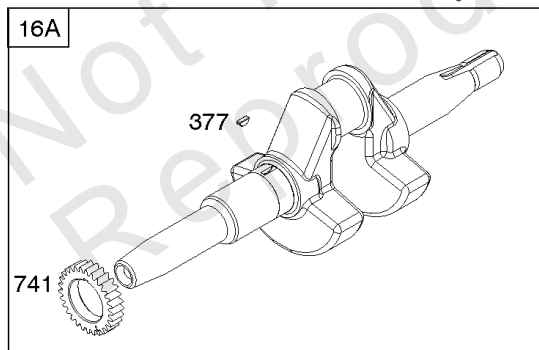

## Camshaft, Crankshaft, Cylinder, Piston/Rings/Connecting Rod, Warning Label

REF NO	PART NO	QTY	DESCRIPTION
1	799046		CYLINDER ASSEMBLY
3	798991		SEAL, Oil -(Magneto Side)
15	691686		PLUG-OIL DRAIN
16	796957		CRANKSHAFT
17	798993		BEARING, Ball
24	222698S		KEY, Flywheel
25	792117		PISTON ASSEMBLY -(Standard)
25	792144		PISTON ASSEMBLY -(.020 Oversize)
26	792073		SET, Ring -(.020" Oversize)
26	792026		SET, Ring -(Standard)
27	690975		LOCK, Piston Pin
28	696581		PIN, Piston -(Standard)
29	694691		ROD, Connecting
30	694692		DIPPER, Connecting Rod
32	690976		SCREW -(Connecting Rod)
45	690977		TAPPET, Valve
46	795697		CAMSHAFT
306	798992		SHIELD, Cylinder
307	794822		SCREW -(Cylinder Shield)
309	695479		MOTOR, Starter
357	590960		KEY, Drive Pulley
357	591054		KEY, Drive Pulley
377	690979		KEY, Woodruff -Used After Code Date 11103100
377	798972		KEY, Woodruff -Used Before Code Date 11110100
529	791822		GROMMET
552	694674		BUSHING, Governor Crank
718	690959		PIN, Locating -(Cylinder Head)
718A	695178		PIN, Locating -(Head)
741	691288		GEAR, Timing
1026	592673		ROD, Push
1036	-----		LABEL, Emissions -(Available From A Briggs & Stratton Authorized Dealer)
1319	794467		LABEL, Warning
1319A	797669		LABEL, Warning