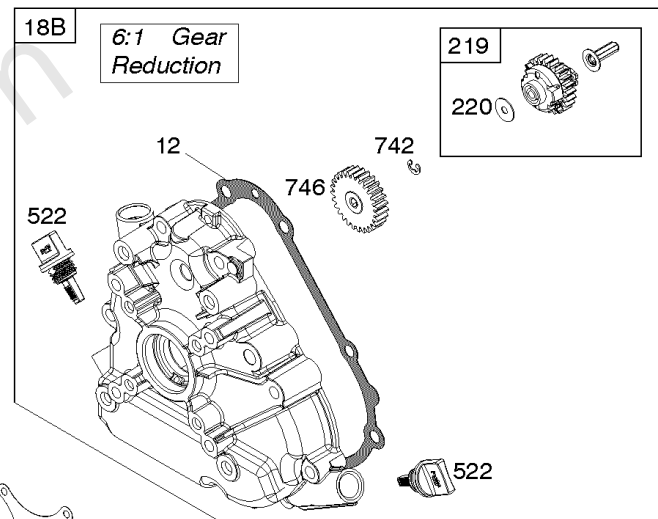

Crankcase Cover, Gear Reduction

Mfg. No: 19L237-0013-F1

Crankcase Cover, Gear Reduction

REF NO	PART NO	QTY	DESCRIPTION
12	798807		GASKET, Crankcase
15A	691682		PLUG-OIL DRAIN
17A	798995		BEARING, Ball
18	799084		COVER, Crankcase
20	798991		SEAL, Oil -(PTO Side)
22	798955		SCREW -(Crankcase Cover/Sump)
79A	794816		CASE, Gear Reduction
80A	793588		GASKET, Gear Case
82A	594700		SCREW -(Gear Reduction Case)
83	690387		SHAFT, Auxiliary Drive
84	691121		PLUG-BREATHER
85	794820		SCREW -(Gear Cover)
86A	793591		COVER, Gear
87	391086S		SEAL, Oil
88A	793589		GASKET, Gear Cover/Housing
170	794833		STUD -(Crankcase Cover/Sump)
186	691764		CONNECTOR-HOSE -(Pulse Line)
219	693578		GEAR, Governor
220	691724		WASHER -(Governor Gear)
272	691168		LOCK, Screw Head
277	794842		WASHER -(Gear Case To Gear Reduction)
364A	699947		TERMINAL, Oil Plug
415	691363		PLUG
415B	794903		PLUG
522	798503		PLUG, Dipstick/Fill
742	692564		RETAINER, E Ring
746	694679		GEAR, Idler
1194	691876		SEAL, O-Ring -(Plug)