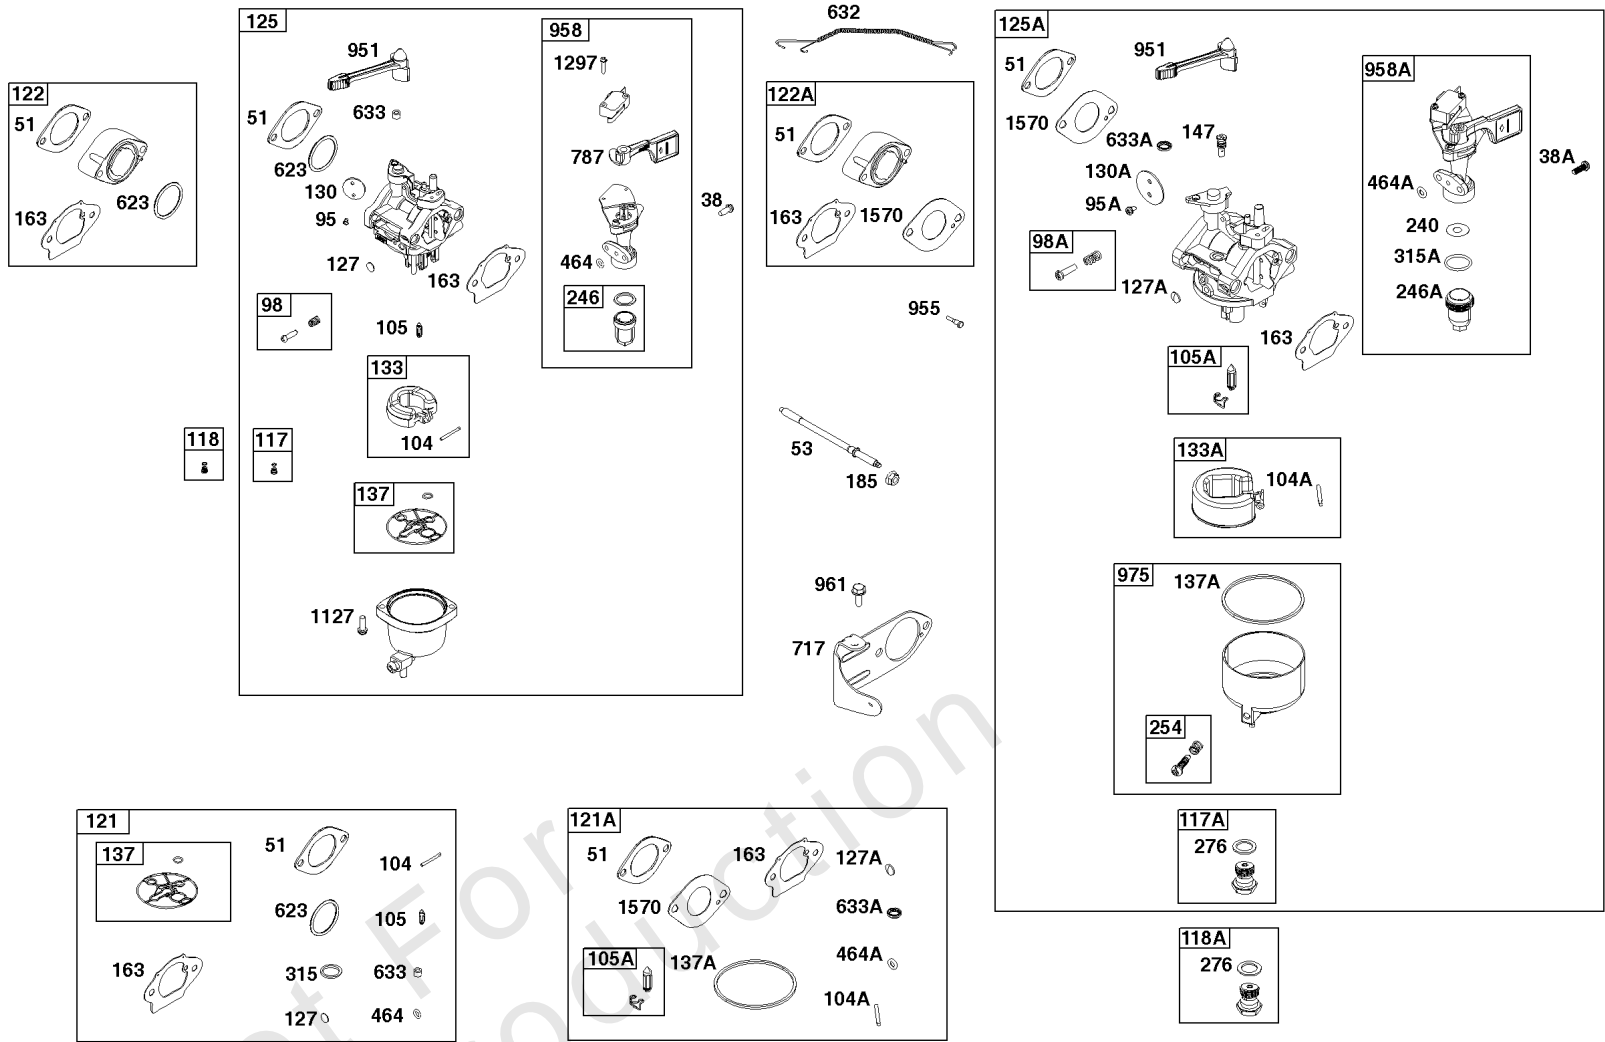

Carburetor Group

REF NO	PART NO	QTY	DESCRIPTION
133	694914	1	FLOAT, Carburetor -Used Before Code Date 18112600
133A	84004490	1	FLOAT, Carburetor -Used After Code Date 18112500
137	799991	1	GASKET, Float Bowl -Used Before Code Date 18112600
137A	84004205	1	GASKET, Float Bowl -Used After Code Date 18112500
147	594872	1	JET, Pilot -Used After Code Date 18112500
163	798962	1	GASKET, Air Cleaner
185	-----	2	NUT -(Part information located in Air Cleaner Group.)
240	597039	1	FILTER, Fuel -Used After Code Date 18112500
246	595153	1	BOWL-FUEL VALVE-STRAINER -Used Before Code Date 18112600
246A	597043	1	BOWL, Fuel Filter -Used After Code Date 18112500
254	595322	1	DRAIN, Carburetor Bowl -Used After Code Date 18112500
276	84004488	1	WASHER, Sealing -Used After Code Date 18112500
315	799035	1	SEAL, O-Ring -(Fuel Filter Bowl) -Used Before Code Date 18112600
315A	597735	1	GASKET, Fuel Bowl -(Fuel Filter Bowl) -Used After Code Date 18112500
464	698550	1	SEAL, O-Ring -(Fuel Shut-off Valve) -Used Before Code Date 18112600
464A	595320	1	SEAL, O-Ring -(Fuel Shut-off Valve) -Used After Code Date 18112500
623	799051	1	SEAL, O-Ring -(Carburetor Spacer) -Used Before Code Date 18112600
632	-----	1	SPRING/LINK, Mechanical Governor -(Part information located in Controls Group.)
633	690722	1	SEAL, Choke/Throttle Shaft -Used Before Code Date 18112600
633A	84004398	1	SEAL, Choke/Throttle Shaft -Used After Code Date 18112500
717	798989	1	BRACKET, Air Cleaner -Used Before Code Date 18112600
717	84004868	1	BRACKET, Air Cleaner -Used After Code Date 18112500
787	798635	1	ARM, Lever -Used Before Code Date 18112600
951	798528	1	LEVER, Choke
955	595329	1	PLUG, Carburetor -Used After Code Date 18112500
958	799073	1	VALVE, Fuel Shut Off -Used Before Code Date 18112600
958A	84004839	1	VALVE, Fuel Shut Off -Used After Code Date 18112500
961	699691	1	SCREW -(Air Cleaner Bracket)
975	84004204	1	BOWL, Float -Used After Code Date 18112500