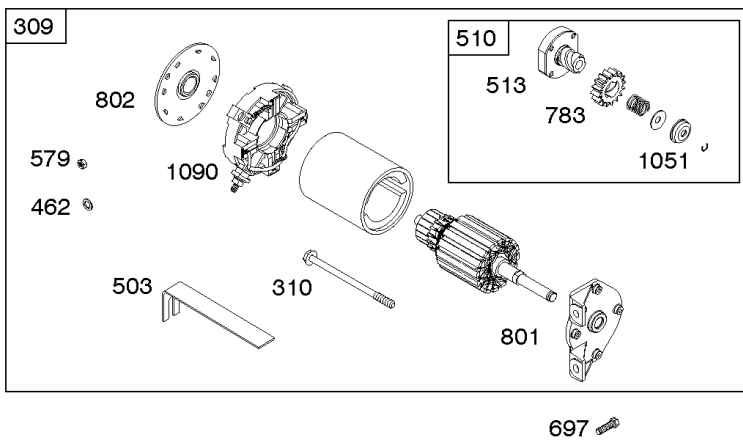

Alternator, Ignition, Motor-Starter

REF NO	PART NO	QTY	DESCRIPTION
286	594800		MODULE, Oil Sensor -Used After Code Date 15042700
286	798796		MODULE, Oil Sensor -Used Before Code Date 15052800
309	695479		MOTOR, Starter
310	690323		SCREW -(Starter Motor)
318	691693		SCREW -(Mounting Bracket)
318A	795026		SCREW -(Mounting Bracket)
333	591459		ARMATURE-MAGNETO -Used After Code Date 12042200
333	492341		ARMATURE, Magneto -Used Before Code Date 12042300
334	699477		SCREW -(Magneto Armature)
356	695630		WIRE, Stop
356A	799721		WIRE, Stop
364A	699947		TERMINAL, Oil Plug
462	691261		WASHER -(Starter Cable)
474D	695466		ALTERNATOR -(10 AMP)
474E	790320		ALTERNATOR -(20 Amp)
474G	695730		ALTERNATOR -(3 Amp. DC)
493	691177		BRACKET, Mounting
493A	798803		BRACKET, Mounting
493B	699048		BRACKET, Mounting
500	691086		WASHER -(Key Switch)
501	797375		REGULATOR -(10 and 16 Amp Regulated)
501A	790325		REGULATOR -(20 Amp)
503	691532		STRAP, Starter
510	693699		DRIVE, Starter
513	692024		CLUTCH, Drive
526	690297		SCREW -(Regulator) (10-16 Amp Regulated)
526A	690326		SCREW -(Regulator) (20 Amp)
577	690795		CABLE, Starter
578	798802		WIRE ASSEMBLY
578A	692306		WIRE ASSEMBLY
578B	590689		WIRE ASSEMBLY
579	691029		NUT -(Starter Cable)
664	691087		NUT -(Key Switch)
697	795026		SCREW -(Starter Motor) (Drive Cap)
729	799133		CLIP, Wire
783	693713		GEAR, Pinion
799	699691		SCREW -(Oil Sensor)