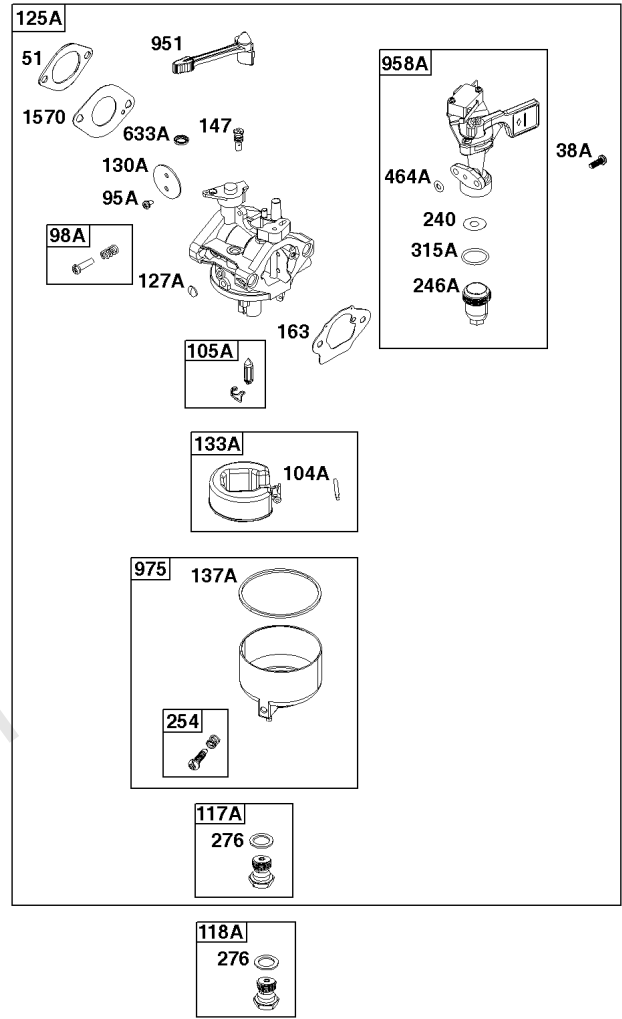

Carburetor Group

REF NO	PART NO	QTY	DESCRIPTION
38	698557	2	SCREW -(Fuel Shut Off Valve) -Used Before Code Date 18112600
38A	595328	2	SCREW -(Fuel Shut Off Valve) -Used After Code Date 18112500
51	-----	1	GASKET, Intake -(Part information located in Cylinder Head Group.)
53	798988	2	STUD -(Carburetor)
95	690718	2	SCREW -(Throttle Valve) -Used Before Code Date 18112600
95A	797161	2	SCREW -(Throttle Valve) -Used After Code Date 18112500
98	695408	1	KIT, Idle Speed -Used Before Code Date 18112600
98A	847139	1	KIT, Idle Speed -Used After Code Date 18112500
104	694918	1	PIN, Float Hinge -Used Before Code Date 18112600
104A	597533	1	PIN, Float Hinge -Used After Code Date 18112500
105	696136	1	VALVE, Float Needle -Used Before Code Date 18112600
105A	84004840	1	VALVE, Float Needle -Used After Code Date 18112500
117	698788	1	JET, Main -(Standard) -Used Before Code Date 18112600
117A	84004489	1	JET, Main -(Standard) -Used After Code Date 18112500
118	799134	1	JET, Main -(High Altitude) -Used Before Code Date 18112600
118A	84004744	1	JET, Main -(High Altitude) -Used After Code Date 18112500
121	799722	1	KIT, Carburetor Overhaul -(Service Kits may include extra parts not specific to this engine.) -Used Before Code Date 18112600
121A	84004975	1	KIT, Carburetor Overhaul -(Service Kits may include extra parts not specific to this engine.) -Used After Code Date 18112500
122	799766	1	SPACER, Carburetor -Used Before Code Date 18112600
122A	84004776	1	SPACER, Carburetor -Used After Code Date 17112000
125	799060	1	CARBURETOR -Used Before Code Date 18112600
125A	84003204	1	CARBURETOR -Used After Code Date 18112500
127	690727	1	PLUG, Welch -Used Before Code Date 18112600
127A	84004841	1	PLUG, Welch -Used After Code Date 18112500
130	696139	1	VALVE, Throttle -Used Before Code Date 18112600
130A	84004397	1	VALVE, Throttle -Used After Code Date 18112500