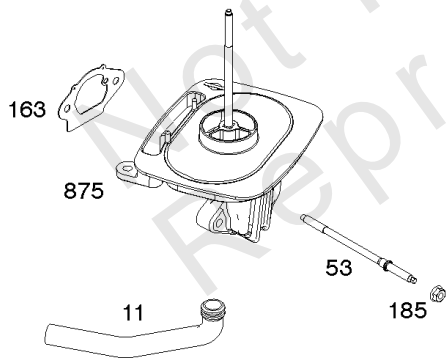

Air Cleaner, Exhaust

REF NO	PART NO	QTY	DESCRIPTION
11	798964		TUBE, Breather
53	798988		STUD -(Carburetor)
163	798962		GASKET, Air Cleaner
176	798965		SEAL, O-Ring -(Air Cleaner Base)
185	794838		NUT -(Air Cleaner Base)
276A	798505		WASHER, Sealing -(Air Cleaner)
300	798967		MUFFLER
346	794845		SCREW -(Spark Arrestor)
412	793443		NUT -(Air Cleaner Cover)
445	797032		FILTER, A/C Cartridge
467	691985		KNOB, Air Cleaner Cover
613	794846		SCREW -(Muffler)
613B	794844		SCREW -(Muffler)
676	796956		DEFLECTOR, Muffler
676A	795336		DEFLECTOR, Muffler -(Louvered)
676B	697816		DEFLECTOR, Muffler
677	794845		SCREW -(Muffler Deflector)
677A	699776		SCREW -(Muffler Deflector)
832	799041		GUARD, Muffler
836	593834		SCREW -(Muffler Guard)
875	798966		BASE, Air Cleaner
883	695398		GASKET, Exhaust
967	798795		FILTER, Pre Cleaner
968	798963		COVER, Air Cleaner
994B	796399		ARRESTOR, Spark