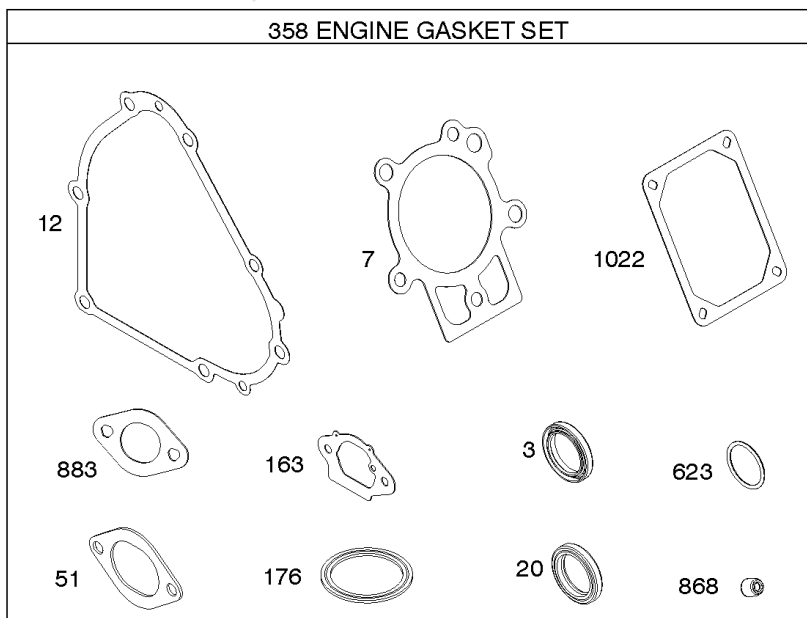

Cylinder Head, Gasket Set - Engine, Gasket Set -Valve

REF NO	PART NO	QTY	DESCRIPTION
3	798991		SEAL, Oil -(Magneto Side)
5	799858		HEAD, Cylinder
7	694872		GASKET, Cylinder Head
12	798807		GASKET, Crankcase
13	794829		SCREW -(Cylinder Head)
20	798991		SEAL, Oil -(PTO Side)
33	697576		VALVE, Exhaust
34	792200		VALVE, Intake
35	694865		SPRING, Valve -(Intake)
36	694865		SPRING, Valve -(Exhaust)
42	499586		KEEPER, Valve
45	690977		TAPPET, Valve
51	590396		GASKET, Intake
163	798962		GASKET, Air Cleaner
176	798965		SEAL, O-Ring -(Air Cleaner Base)
192	690083		ADJUSTER, Rocker Arm
337	792015		PLUG, Spark
358	798800		GASKET SET, Engine
383	19576S		WRENCH, Spark Plug
623	799051		SEAL, O-Ring -(Carburetor Spacer) (Air Cleaner Elbow To Carburetor)
635	691909		BOOT, Spark Plug
725	590347		SHIELD, Heat
728	699481		SCREW -(Heat Shield)
798	697890		SCREW -(Rocker Arm)
868	690968		SEAL, Valve
883	695398		GASKET, Exhaust
914	794827		SCREW -(Rocker Cover)
1022	690971		GASKET, Rocker Cover
1023	697691		COVER, Rocker
1026	592673		ROD, Push
1029	690972		ARM, Rocker
1095	798801		GASKET SET, Valve
1100	791959		PIVOT, Rocker Arm