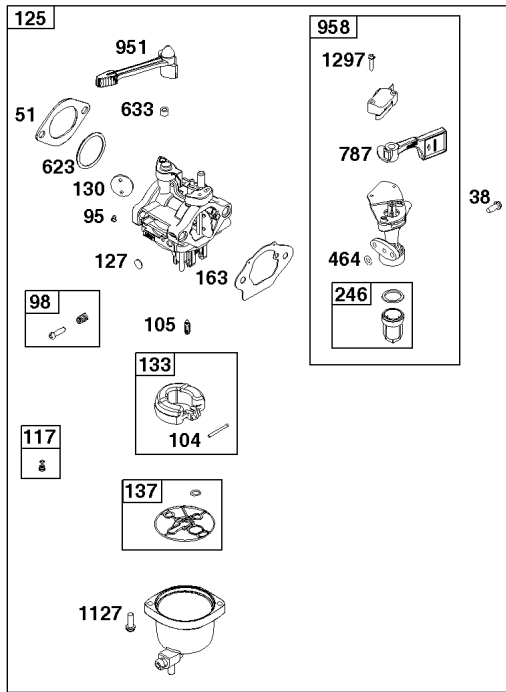

Carburetor Group

REF NO	PART NO	QTY	DESCRIPTION
38	698557	2	SCREW -(Fuel Shut Off Valve) -Used Before Code Date 18112600
38A	595328	2	SCREW -(Fuel Shut Off Valve) -Used After Code Date 18112500
51	-----	1	GASKET, Intake -(Part information located in Cylinder Head Group.)
53	798988	2	STUD -(Carburetor)
95	690718	2	SCREW -(Throttle Valve) -Used Before Code Date 18112600
95A	797161	2	SCREW -(Throttle Valve) -Used After Code Date 18112500
98	695408	1	KIT, Idle Speed -Used Before Code Date 18112600
98A	847139	1	KIT, Idle Speed -Used After Code Date 18112500
104	694918	1	PIN, Float Hinge -Used Before Code Date 18112600
104A	597533	1	PIN, Float Hinge -Used After Code Date 18112500
105	696136	1	VALVE, Float Needle -Used Before Code Date 18112600
105A	84004840	1	VALVE, Float Needle -Used After Code Date 18112500
117	698788	1	JET, Main -(Standard) -Used Before Code Date 18112600
117A	84004489	1	JET, Main -(Standard) -Used After Code Date 18112500
118	799134	1	JET, Main -(High Altitude) -Used Before Code Date 18112600
118A	84004744	1	JET, Main -(High Altitude) -Used After Code Date 18112500
121	799722	1	KIT, Carburetor Overhaul -(Service Kits may include extra parts not specific to this engine.) -Used Before Code Date 18112600
121A	84004975	1	KIT, Carburetor Overhaul -(Service Kits may include extra parts not specific to this engine.) -Used After Code Date 18112500
122	799766	1	SPACER, Carburetor -Used Before Code Date 18112600
122A	84004776	1	SPACER, Carburetor -Used After Code Date 17112000
125	799060	1	CARBURETOR -Used Before Code Date 18112600
125A	84003204	1	CARBURETOR -Used After Code Date 18112500
127	690727	1	PLUG, Welch -Used Before Code Date 18112600
127A	84004841	1	PLUG, Welch -Used After Code Date 18112500
130	696139	1	VALVE, Throttle -Used Before Code Date 18112600
130A	84004397	1	VALVE, Throttle -Used After Code Date 18112500