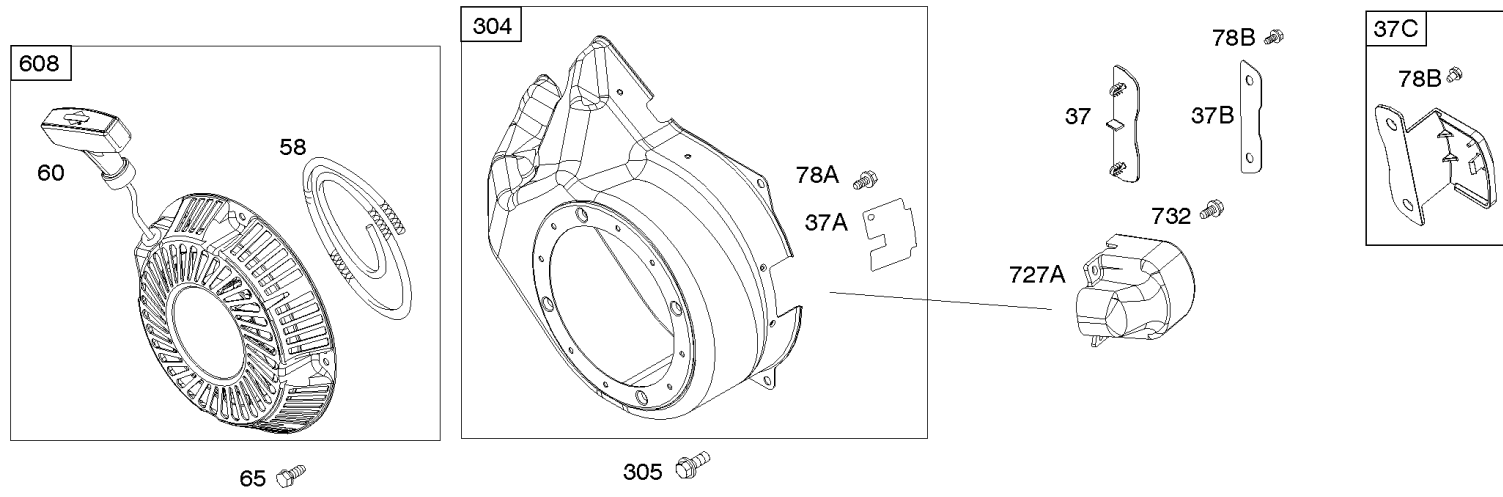

Blower Housing/Shrouds, Flywheel, Rewind Starter

Mfg. No: 19L237-0013-F1

Not For
Reproduction

Blower Housing/Shrouds, Flywheel, Rewind Starter

REF NO	PART NO	QTY	DESCRIPTION
23	794812		FLYWHEEL
37	795715		GUARD, Flywheel -(Snap-on)
37A	699047		GUARD, Flywheel -Used Before Code Date 12080600
37B	790730		GUARD, Flywheel -Used Before Code Date 12080600
37C	591544		GUARD, Flywheel -Used After Code Date 12080500
58	66574		ROPE, Starter -(Cut To Required Length)
60	490652		GRIP-STARTER ROPE
65	699228		SCREW -(Rewind Starter)
78A	699205		SCREW -(Flywheel Guard)
78B	795026		SCREW -(Flywheel Guard)
304	798994		HOUSING, Blower
305	699481		SCREW -(Blower Housing)
332	794824		NUT -(Flywheel)
363	19203		PULLER, Flywheel
455	794867		CUP, Flywheel
608	798825		STARTER, Rewind
727A	697465		COVER, Starter Drive
732	699200		SCREW -(Starter Drive Cover)
1005	794815		FAN, Flywheel
1070	794821		SCREW -(Flywheel Fan)