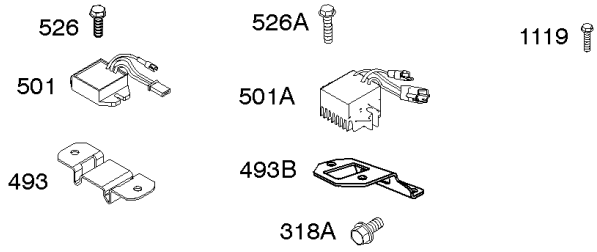

Alternator, Ignition, Motor-Starter

REF NO	PART NO	QTY	DESCRIPTION
286	594800		MODULE, Oil Sensor -Used After Code Date 15042700
286	798796		MODULE, Oil Sensor -Used Before Code Date 15052800
309	695479		MOTOR, Starter
310	690323		SCREW -(Starter Motor)
318	691693		SCREW -(Mounting Bracket)
318A	795026		SCREW -(Mounting Bracket)
333	591459		ARMATURE-MAGNETO -Used After Code Date 12042200
333	492341		ARMATURE, Magneto -Used Before Code Date 12042300
334	699477		SCREW -(Magneto Armature)
356	695630		WIRE, Stop
356A	799721		WIRE, Stop
364A	699947		TERMINAL, Oil Plug
462	691261		WASHER -(Starter Cable)
474D	695466		ALTERNATOR -(10 AMP)
474E	790320		ALTERNATOR -(20 Amp)
474G	695730		ALTERNATOR -(3 Amp. DC)
493	691177		BRACKET, Mounting
493A	798803		BRACKET, Mounting
493B	699048		BRACKET, Mounting
500	691086		WASHER -(Key Switch)
501	797375		REGULATOR -(10 and 16 Amp Regulated)
501A	790325		REGULATOR -(20 Amp)
503	691532		STRAP, Starter
510	693699		DRIVE, Starter
513	692024		CLUTCH, Drive
526	690297		SCREW -(Regulator) (10-16 Amp Regulated)
526A	690326		SCREW -(Regulator) (20 Amp)
577	690795		CABLE, Starter
578	798802		WIRE ASSEMBLY
578A	692306		WIRE ASSEMBLY
578B	590689		WIRE ASSEMBLY
579	691029		NUT -(Starter Cable)
664	691087		NUT -(Key Switch)
697	795026		SCREW -(Starter Motor) (Drive Cap)
729	799133		CLIP, Wire
783	693713		GEAR, Pinion
799	699691		SCREW -(Oil Sensor)