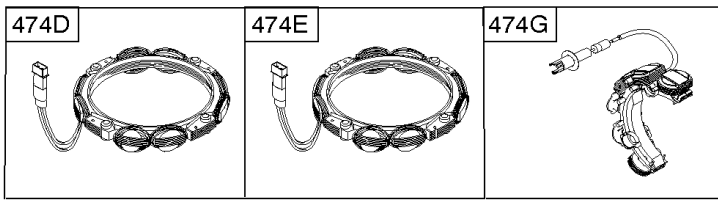

Alternator, Ignition, Motor-Starter

REF NO	PART NO	QTY	DESCRIPTION
286	594800		MODULE, Oil Sensor -Used After Code Date 15042700
286	798796		MODULE, Oil Sensor -Used Before Code Date 15052800
309	695479		MOTOR, Starter
310	690323		SCREW -(Starter Motor)
318	691693		SCREW -(Mounting Bracket)
318A	795026		SCREW -(Mounting Bracket)
333	591459		ARMATURE-MAGNETO -Used After Code Date 12042200
333	492341		ARMATURE, Magneto -Used Before Code Date 12042300
334	699477		SCREW -(Magneto Armature)
356	695630		WIRE, Stop
356A	799721		WIRE, Stop
364A	699947		TERMINAL, Oil Plug
462	691261		WASHER -(Starter Cable)
474D	695466		ALTERNATOR -(10 AMP)
474E	790320		ALTERNATOR -(20 Amp)
474G	695730		ALTERNATOR -(3 Amp. DC)
493	691177		BRACKET, Mounting
493A	798803		BRACKET, Mounting
493B	699048		BRACKET, Mounting
500	691086		WASHER -(Key Switch)
501	797375		REGULATOR -(10 and 16 Amp Regulated)
501A	790325		REGULATOR -(20 Amp)
503	691532		STRAP, Starter
510	693699		DRIVE, Starter
513	692024		CLUTCH, Drive
526	690297		SCREW -(Regulator) (10-16 Amp Regulated)
526A	690326		SCREW -(Regulator) (20 Amp)
577	690795		CABLE, Starter
578	798802		WIRE ASSEMBLY
578A	692306		WIRE ASSEMBLY
578B	590689		WIRE ASSEMBLY
579	691029		NUT -(Starter Cable)
664	691087		NUT -(Key Switch)
697	795026		SCREW -(Starter Motor) (Drive Cap)
729	799133		CLIP, Wire
783	693713		GEAR, Pinion
799	699691		SCREW -(Oil Sensor)