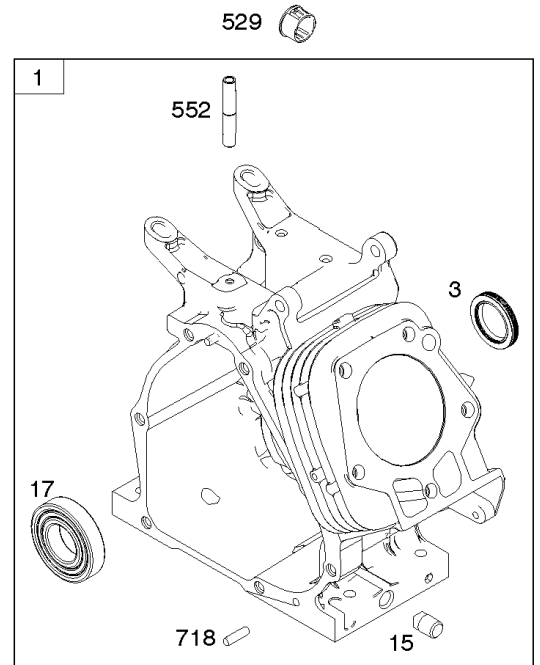

## Camshaft, Crankshaft, Cylinder, Piston/Rings/Connecting Rod, Warning Label

REF NO	PART NO	QTY	DESCRIPTION
1	799046		CYLINDER ASSEMBLY
3	798991		SEAL, Oil -(Magneto Side)
15	691686		PLUG-OIL DRAIN
16	796957		CRANKSHAFT
17	798993		BEARING, Ball
24	222698S		KEY, Flywheel
25	792117		PISTON ASSEMBLY -(Standard)
25	792144		PISTON ASSEMBLY -(.020 Oversize)
26	792073		SET, Ring -(.020" Oversize)
26	792026		SET, Ring -(Standard)
27	690975		LOCK, Piston Pin
28	696581		PIN, Piston -(Standard)
29	694691		ROD, Connecting
30	694692		DIPPER, Connecting Rod
32	690976		SCREW -(Connecting Rod)
45	690977		TAPPET, Valve
46	795697		CAMSHAFT
306	798992		SHIELD, Cylinder
307	794822		SCREW -(Cylinder Shield)
309	695479		MOTOR, Starter
357	590960		KEY, Drive Pulley
357	591054		KEY, Drive Pulley
377	690979		KEY, Woodruff -Used After Code Date 11103100
377	798972		KEY, Woodruff -Used Before Code Date 11110100
529	791822		GROMMET
552	694674		BUSHING, Governor Crank
718	690959		PIN, Locating -(Cylinder Head)
718A	695178		PIN, Locating -(Head)
741	691288		GEAR, Timing
1026	592673		ROD, Push
1036	-----		LABEL, Emissions -(Available From A Briggs & Stratton Authorized Dealer)
1319	794467		LABEL, Warning
1319A	797669		LABEL, Warning