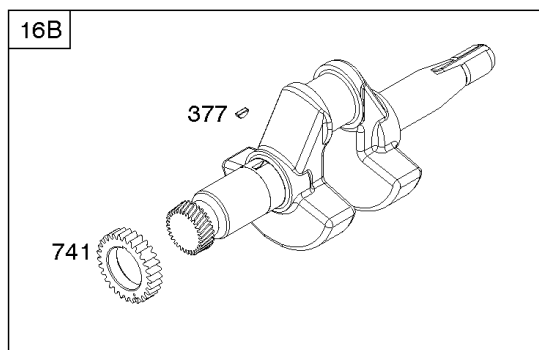

## Camshaft, Crankshaft, Cylinder, Piston/Rings/Connecting Rod, Warning Label

REF NO	PART NO	QTY	DESCRIPTION
1	799046		CYLINDER ASSEMBLY
3	798991		SEAL, Oil -(Magneto Side)
15	691686		PLUG-OIL DRAIN
16	796957		CRANKSHAFT
17	798993		BEARING, Ball
24	222698S		KEY, Flywheel
25	792117		PISTON ASSEMBLY -(Standard)
25	792144		PISTON ASSEMBLY -(.020 Oversize)
26	792073		SET, Ring -(.020" Oversize)
26	792026		SET, Ring -(Standard)
27	690975		LOCK, Piston Pin
28	696581		PIN, Piston -(Standard)
29	694691		ROD, Connecting
30	694692		DIPPER, Connecting Rod
32	690976		SCREW -(Connecting Rod)
45	690977		TAPPET, Valve
46	795697		CAMSHAFT
306	798992		SHIELD, Cylinder
307	794822		SCREW -(Cylinder Shield)
309	695479		MOTOR, Starter
357	590960		KEY, Drive Pulley
357	591054		KEY, Drive Pulley
377	690979		KEY, Woodruff -Used After Code Date 11103100
377	798972		KEY, Woodruff -Used Before Code Date 11110100
529	791822		GROMMET
552	694674		BUSHING, Governor Crank
718	690959		PIN, Locating -(Cylinder Head)
718A	695178		PIN, Locating -(Head)
741	691288		GEAR, Timing
1026	592673		ROD, Push
1036	-----		LABEL, Emissions -(Available From A Briggs & Stratton Authorized Dealer)
1319	794467		LABEL, Warning
1319A	797669		LABEL, Warning