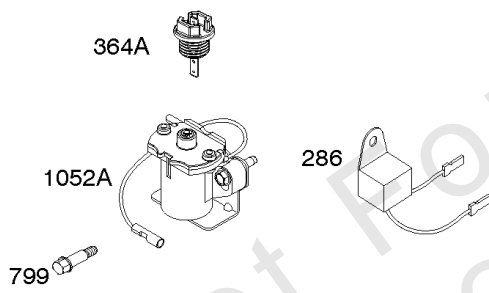

Alternator, Ignition, Motor-Starter

REF NO	PART NO	QTY	DESCRIPTION
801	694482		CAP-DRIVE
802	691286		CAP, End
813	690635		CLAMP
851	493880S		TERMINAL-SPARK PLUG
892	690646		SWITCH, Key
920	691656		SOLENOID, Starter
990	691959		SET, Key
1051	691265		RING, Retaining
1052A	794805		SENSOR, Oil -Used After Code Date 14093000
1052A	693805		SENSOR, Oil -Used Before Code Date 14100100
1090	691293		RETAINER, Brush
1119	699772		SCREW -(Alternator)

Not For Reproduction