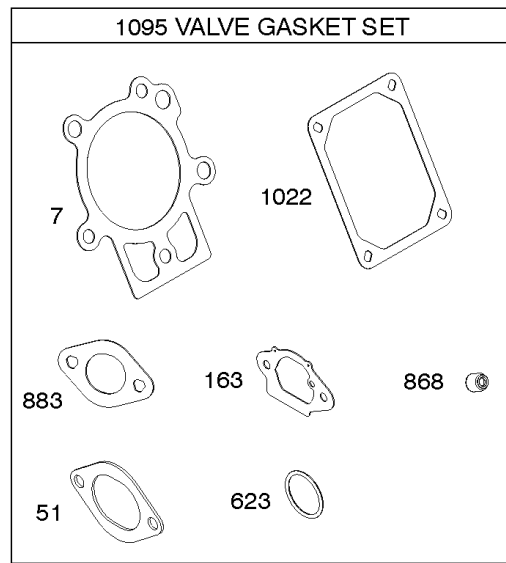

## Crankcase Cover, Gear Reduction

REF NO	PART NO	QTY	DESCRIPTION
12	798807		GASKET, Crankcase
15A	691682		PLUG-OIL DRAIN
17A	798995		BEARING, Ball
18	799084		COVER, Crankcase
20	798991		SEAL, Oil -(PTO Side)
22	798955		SCREW -(Crankcase Cover/Sump)
79A	794816		CASE, Gear Reduction
80A	793588		GASKET, Gear Case
82A	594700		SCREW -(Gear Reduction Case)
83	690387		SHAFT, Auxiliary Drive
84	691121		PLUG-BREATHER
85	794820		SCREW -(Gear Cover)
86A	793591		COVER, Gear
87	391086S		SEAL, Oil
88A	793589		GASKET, Gear Cover/Housing
170	794833		STUD -(Crankcase Cover/Sump)
186	691764		CONNECTOR-HOSE -(Pulse Line)
219	693578		GEAR, Governor
220	691724		WASHER -(Governor Gear)
272	691168		LOCK, Screw Head
277	794842		WASHER -(Gear Case To Gear Reduction)
364A	699947		TERMINAL, Oil Plug
415	691363		PLUG
415B	794903		PLUG
522	798503		PLUG, Dipstick/Fill
742	692564		RETAINER, E Ring
746	694679		GEAR, Idler
1194	691876		SEAL, O-Ring -(Plug)