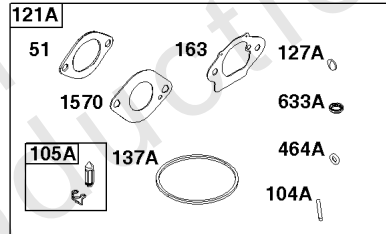

Carburetor Group

REF NO	PART NO	QTY	DESCRIPTION
38	698557	2	SCREW -(Fuel Shut Off Valve) -Used Before Code Date 18112600
38A	595328	2	SCREW -(Fuel Shut Off Valve) -Used After Code Date 18112500
51	-----	1	GASKET, Intake -(Part information located in Cylinder Head Group.)
53	798988	2	STUD -(Carburetor)
95	690718	2	SCREW -(Throttle Valve) -Used Before Code Date 18112600
95A	797161	2	SCREW -(Throttle Valve) -Used After Code Date 18112500
98	695408	1	KIT, Idle Speed -Used Before Code Date 18112600
98A	847139	1	KIT, Idle Speed -Used After Code Date 18112500
104	694918	1	PIN, Float Hinge -Used Before Code Date 18112600
104A	597533	1	PIN, Float Hinge -Used After Code Date 18112500
105	696136	1	VALVE, Float Needle -Used Before Code Date 18112600
105A	84004840	1	VALVE, Float Needle -Used After Code Date 18112500
117	698788	1	JET, Main -(Standard) -Used Before Code Date 18112600
117A	84004489	1	JET, Main -(Standard) -Used After Code Date 18112500
118	799134	1	JET, Main -(High Altitude) -Used Before Code Date 18112600
118A	84004744	1	JET, Main -(High Altitude) -Used After Code Date 18112500
121	799722	1	KIT, Carburetor Overhaul -(Service Kits may include extra parts not specific to this engine.) -Used Before Code Date 18112600
121A	84004975	1	KIT, Carburetor Overhaul -(Service Kits may include extra parts not specific to this engine.) -Used After Code Date 18112500
122	799766	1	SPACER, Carburetor -Used Before Code Date 18112600
122A	84004776	1	SPACER, Carburetor -Used After Code Date 17112000
125	799060	1	CARBURETOR -Used Before Code Date 18112600
125A	84003204	1	CARBURETOR -Used After Code Date 18112500
127	690727	1	PLUG, Welch -Used Before Code Date 18112600
127A	84004841	1	PLUG, Welch -Used After Code Date 18112500
130	696139	1	VALVE, Throttle -Used Before Code Date 18112600
130A	84004397	1	VALVE, Throttle -Used After Code Date 18112500