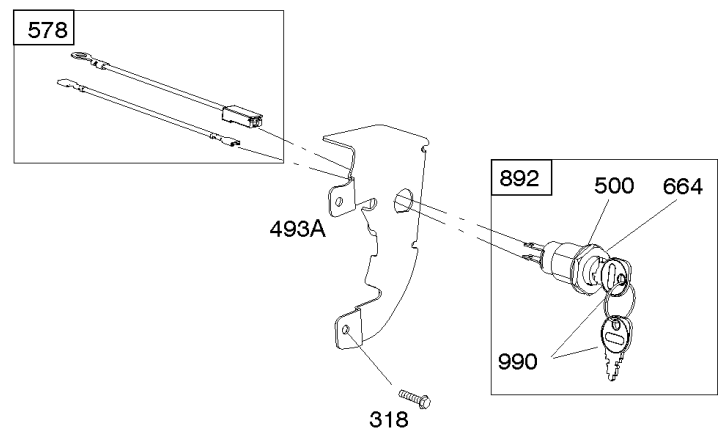

## Alternator, Ignition, Motor-Starter

REF NO	PART NO	QTY	DESCRIPTION
801	694482		CAP-DRIVE
802	691286		CAP, End
813	690635		CLAMP
851	493880S		TERMINAL-SPARK PLUG
892	690646		SWITCH, Key
920	691656		SOLENOID, Starter
990	691959		SET, Key
1051	691265		RING, Retaining
1052A	794805		SENSOR, Oil -Used After Code Date 14093000
1052A	693805		SENSOR, Oil -Used Before Code Date 14100100
1090	691293		RETAINER, Brush
1119	699772		SCREW -(Alternator)