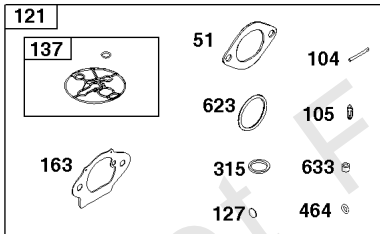

Carburetor Group

REF NO	PART NO	QTY	DESCRIPTION
38	698557	2	SCREW -(Fuel Shut Off Valve) -Used Before Code Date 18112600
38A	595328	2	SCREW -(Fuel Shut Off Valve) -Used After Code Date 18112500
51	-----	1	GASKET, Intake -(Part information located in Cylinder Head Group.)
53	798988	2	STUD -(Carburetor)
95	690718	2	SCREW -(Throttle Valve) -Used Before Code Date 18112600
95A	797161	2	SCREW -(Throttle Valve) -Used After Code Date 18112500
98	695408	1	KIT, Idle Speed -Used Before Code Date 18112600
98A	847139	1	KIT, Idle Speed -Used After Code Date 18112500
104	694918	1	PIN, Float Hinge -Used Before Code Date 18112600
104A	597533	1	PIN, Float Hinge -Used After Code Date 18112500
105	696136	1	VALVE, Float Needle -Used Before Code Date 18112600
105A	84004840	1	VALVE, Float Needle -Used After Code Date 18112500
117	698788	1	JET, Main -(Standard) -Used Before Code Date 18112600
117A	84004489	1	JET, Main -(Standard) -Used After Code Date 18112500
118	799134	1	JET, Main -(High Altitude) -Used Before Code Date 18112600
118A	84004744	1	JET, Main -(High Altitude) -Used After Code Date 18112500
121	799722	1	KIT, Carburetor Overhaul -(Service Kits may include extra parts not specific to this engine.) -Used Before Code Date 18112600
121A	84004975	1	KIT, Carburetor Overhaul -(Service Kits may include extra parts not specific to this engine.) -Used After Code Date 18112500
122	799766	1	SPACER, Carburetor -Used Before Code Date 18112600
122A	84004776	1	SPACER, Carburetor -Used After Code Date 17112000
125	799060	1	CARBURETOR -Used Before Code Date 18112600
125A	84003204	1	CARBURETOR -Used After Code Date 18112500
127	690727	1	PLUG, Welch -Used Before Code Date 18112600
127A	84004841	1	PLUG, Welch -Used After Code Date 18112500
130	696139	1	VALVE, Throttle -Used Before Code Date 18112600
130A	84004397	1	VALVE, Throttle -Used After Code Date 18112500