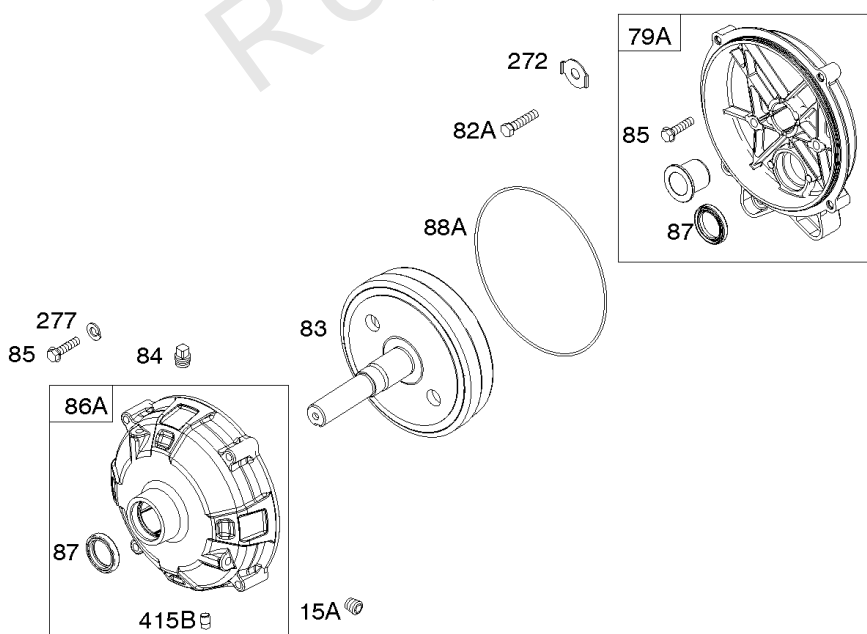

Crankcase Cover, Gear Reduction

Mfg. No: 19L237-0013-F1

Crankcase Cover, Gear Reduction

REF NO	PART NO	QTY	DESCRIPTION
12	798807		GASKET, Crankcase
15A	691682		PLUG-OIL DRAIN
17A	798995		BEARING, Ball
18	799084		COVER, Crankcase
20	798991		SEAL, Oil -(PTO Side)
22	798955		SCREW -(Crankcase Cover/Sump)
79A	794816		CASE, Gear Reduction
80A	793588		GASKET, Gear Case
82A	594700		SCREW -(Gear Reduction Case)
83	690387		SHAFT, Auxiliary Drive
84	691121		PLUG-BREATHER
85	794820		SCREW -(Gear Cover)
86A	793591		COVER, Gear
87	391086S		SEAL, Oil
88A	793589		GASKET, Gear Cover/Housing
170	794833		STUD -(Crankcase Cover/Sump)
186	691764		CONNECTOR-HOSE -(Pulse Line)
219	693578		GEAR, Governor
220	691724		WASHER -(Governor Gear)
272	691168		LOCK, Screw Head
277	794842		WASHER -(Gear Case To Gear Reduction)
364A	699947		TERMINAL, Oil Plug
415	691363		PLUG
415B	794903		PLUG
522	798503		PLUG, Dipstick/Fill
742	692564		RETAINER, E Ring
746	694679		GEAR, Idler
1194	691876		SEAL, O-Ring -(Plug)