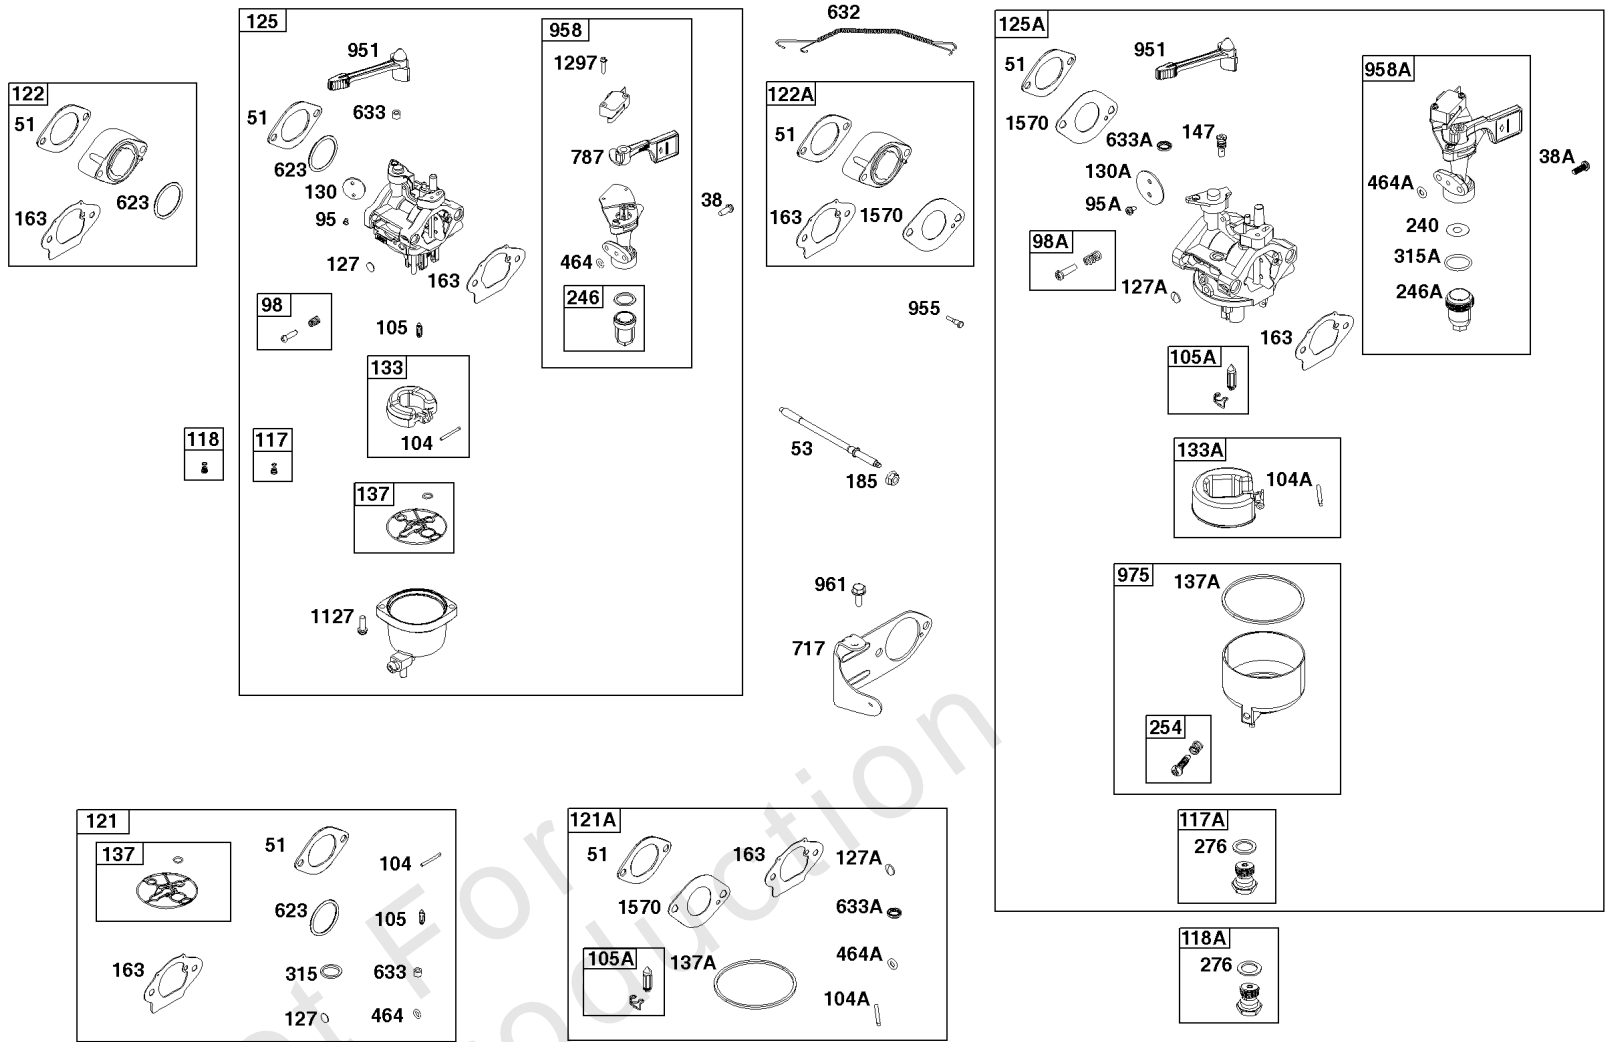

# Camshaft, Crankshaft, Cylinder, Piston/Rings/Connecting Rod, Warning Label

Mfg. No: 19L237-0013-F1

- 1036 EMISSIONS LABEL
- 1319 WARNING LABEL
- 1319A WARNING LABEL

## Camshaft, Crankshaft, Cylinder, Piston/Rings/Connecting Rod, Warning Label

REF NO	PART NO	QTY	DESCRIPTION
1	799046		CYLINDER ASSEMBLY
3	798991		SEAL, Oil -(Magneto Side)
15	691686		PLUG-OIL DRAIN
16	796957		CRANKSHAFT
17	798993		BEARING, Ball
24	222698S		KEY, Flywheel
25	792117		PISTON ASSEMBLY -(Standard)
25	792144		PISTON ASSEMBLY -(.020 Oversize)
26	792073		SET, Ring -(.020" Oversize)
26	792026		SET, Ring -(Standard)
27	690975		LOCK, Piston Pin
28	696581		PIN, Piston -(Standard)
29	694691		ROD, Connecting
30	694692		DIPPER, Connecting Rod
32	690976		SCREW -(Connecting Rod)
45	690977		TAPPET, Valve
46	795697		CAMSHAFT
306	798992		SHIELD, Cylinder
307	794822		SCREW -(Cylinder Shield)
309	695479		MOTOR, Starter
357	590960		KEY, Drive Pulley
357	591054		KEY, Drive Pulley
377	690979		KEY, Woodruff -Used After Code Date 11103100
377	798972		KEY, Woodruff -Used Before Code Date 11110100
529	791822		GROMMET
552	694674		BUSHING, Governor Crank
718	690959		PIN, Locating -(Cylinder Head)
718A	695178		PIN, Locating -(Head)
741	691288		GEAR, Timing
1026	592673		ROD, Push
1036	-----		LABEL, Emissions -(Available From A Briggs & Stratton Authorized Dealer)
1319	794467		LABEL, Warning
1319A	797669		LABEL, Warning

## Carburetor Group

REF NO	PART NO	QTY	DESCRIPTION
1127	695407	2	SCREW -(Float Bowl to Carburetor Body) -Used Before Code Date 18112600
1297	798637	2	SCREW -Used Before Code Date 18112600
1570	84005011	1	GASKET, Spacer -Used After Code Date 17112000