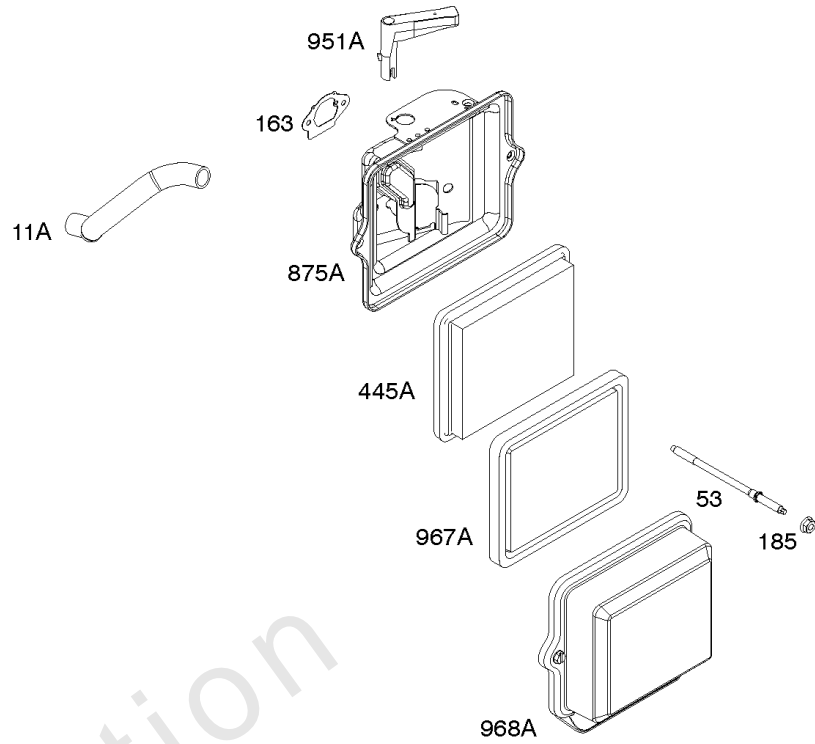

Air Cleaner, Exhaust

REF NO	PART NO	QTY	DESCRIPTION
11	798964		TUBE, Breather
53	798988		STUD -(Carburetor)
163	798962		GASKET, Air Cleaner
176	798965		SEAL, O-Ring -(Air Cleaner Base)
185	794838		NUT -(Air Cleaner Base)
276A	798505		WASHER, Sealing -(Air Cleaner)
300	798967		MUFFLER
346	794845		SCREW -(Spark Arrestor)
412	793443		NUT -(Air Cleaner Cover)
445	797032		FILTER, A/C Cartridge
467	691985		KNOB, Air Cleaner Cover
613	794846		SCREW -(Muffler)
613B	794844		SCREW -(Muffler)
676	796956		DEFLECTOR, Muffler
676A	795336		DEFLECTOR, Muffler -(Louvered)
676B	697816		DEFLECTOR, Muffler
677	794845		SCREW -(Muffler Deflector)
677A	699776		SCREW -(Muffler Deflector)
832	799041		GUARD, Muffler
836	593834		SCREW -(Muffler Guard)
875	798966		BASE, Air Cleaner
883	695398		GASKET, Exhaust
967	798795		FILTER, Pre Cleaner
968	798963		COVER, Air Cleaner
994B	796399		ARRESTOR, Spark