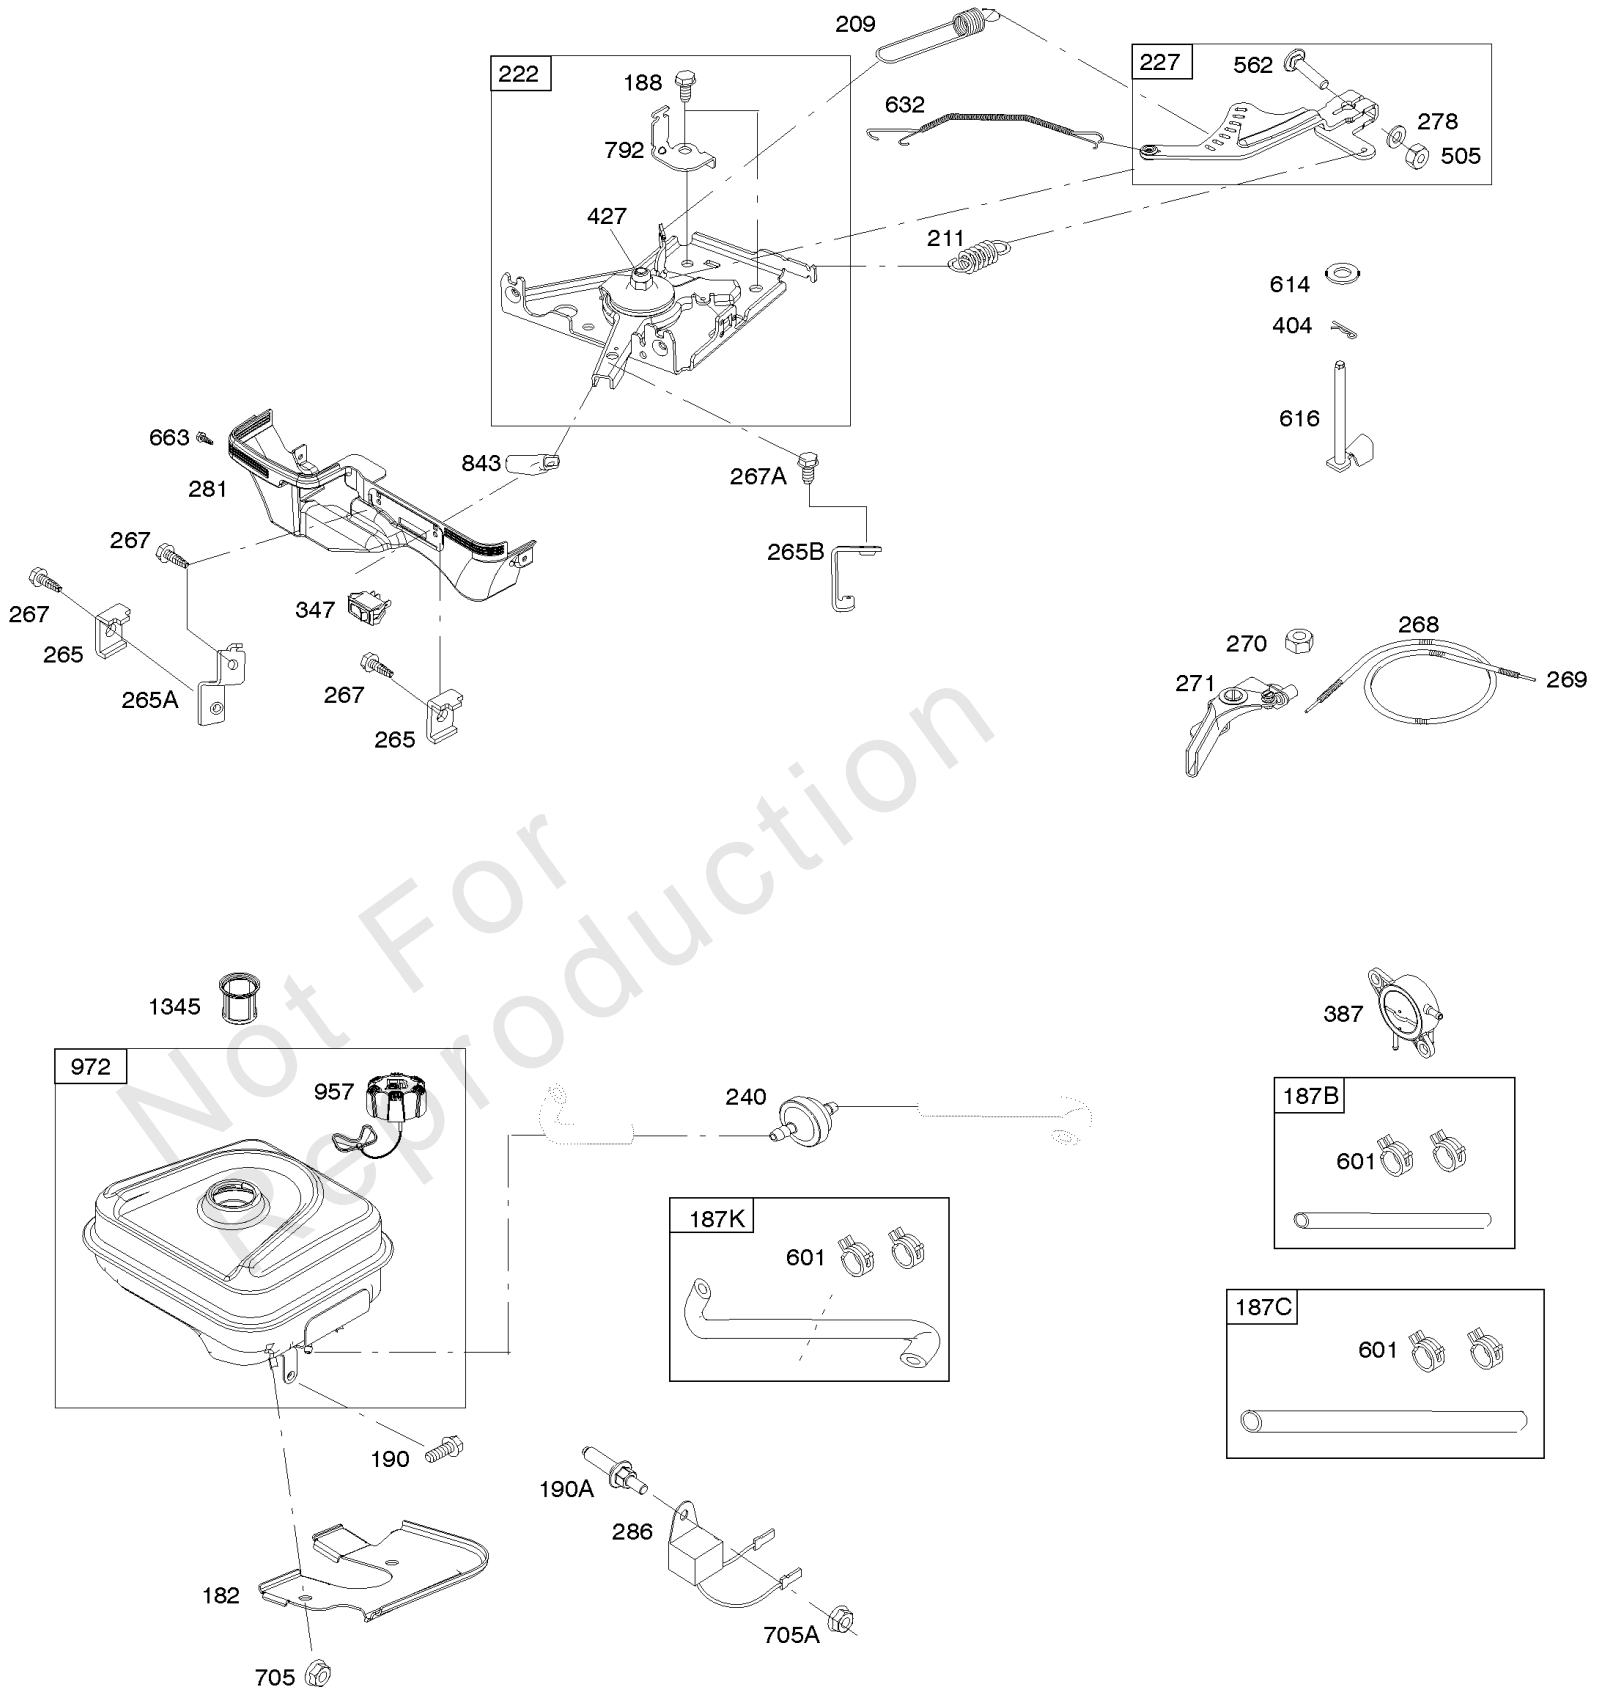

Controls, Fuel Supply, Governor Spring

REF NO	PART NO	QTY	DESCRIPTION
182	799735		BRACKET, Fuel Tank
187B	791766		LINE, Fuel -(15 Inches Long)(Cut to Required Length)
187C	791745		LINE, Fuel -(23 Inches)(Cut To Required Length)
187K	799059		LINE, Fuel -(Formed)(Cut To Required Length)
188	699479		SCREW -(Control Bracket)
190	798496		SCREW -(Fuel Tank)
190A	799725		SCREW -(Fuel Tank) (Used with Oil Sensor Module)
209	798959		SPRING, Governor
211	798960		SPRING, Governed Idle
222	798478		BRACKET, Control
227	799049		LEVER, Governor Control
240	394358S		FILTER, Fuel
265	691024		CLAMP, Casing
265A	591740		CLAMP, Casing
265B	591741		CLAMP, Casing
267	699492		SCREW -(Casing Clamp)
267A	699228		SCREW -(Casing Clamp)
268	691025		CASING, Control Wire -(Cut To Required Length)
269	691026		WIRE, Control -(Cut To Required Length)
270	691027		NUT -(Control Wire Casing)
271	691028		LEVER, Control
278	798196		WASHER -(Governor Control Lever)
281	798961		PANEL, Control
286	594800		MODULE, Oil Sensor -Used After Code Date 15042700
286	798796		MODULE, Oil Sensor -Used Before Code Date 15052800
387	808656		PUMP, Fuel
404	795759		WASHER -(Governor Crank)
427	798458		NUT -(Control Bracket)
505	793515		NUT -(Governor Control Lever)
562	798197		BOLT -(Governor Control Lever)
601	791850		CLAMP, Hose
614	691620		PIN, Cotter -(Governor Crank)
616	795758		CRANK, Governor
632	799083		SPRING/LINK, Mechanical Governor
663	699492		SCREW -(Control Panel)
705	690941		NUT -(Fuel Tank)