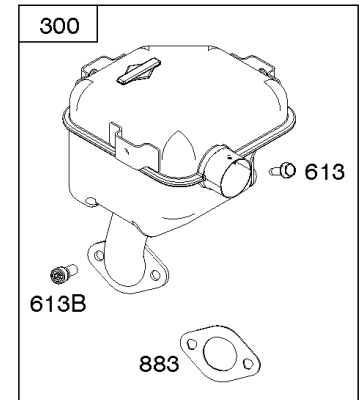

Air Cleaner, Exhaust

REF NO	PART NO	QTY	DESCRIPTION
11	798964		TUBE, Breather
53	798988		STUD -(Carburetor)
163	798962		GASKET, Air Cleaner
176	798965		SEAL, O-Ring -(Air Cleaner Base)
185	794838		NUT -(Air Cleaner Base)
276A	798505		WASHER, Sealing -(Air Cleaner)
300	798967		MUFFLER
346	794845		SCREW -(Spark Arrestor)
412	793443		NUT -(Air Cleaner Cover)
445	797032		FILTER, A/C Cartridge
467	691985		KNOB, Air Cleaner Cover
613	794846		SCREW -(Muffler)
613B	794844		SCREW -(Muffler)
676	796956		DEFLECTOR, Muffler
676A	795336		DEFLECTOR, Muffler -(Louvered)
676B	697816		DEFLECTOR, Muffler
677	794845		SCREW -(Muffler Deflector)
677A	699776		SCREW -(Muffler Deflector)
832	799041		GUARD, Muffler
836	593834		SCREW -(Muffler Guard)
875	798966		BASE, Air Cleaner
883	695398		GASKET, Exhaust
967	798795		FILTER, Pre Cleaner
968	798963		COVER, Air Cleaner
994B	796399		ARRESTOR, Spark