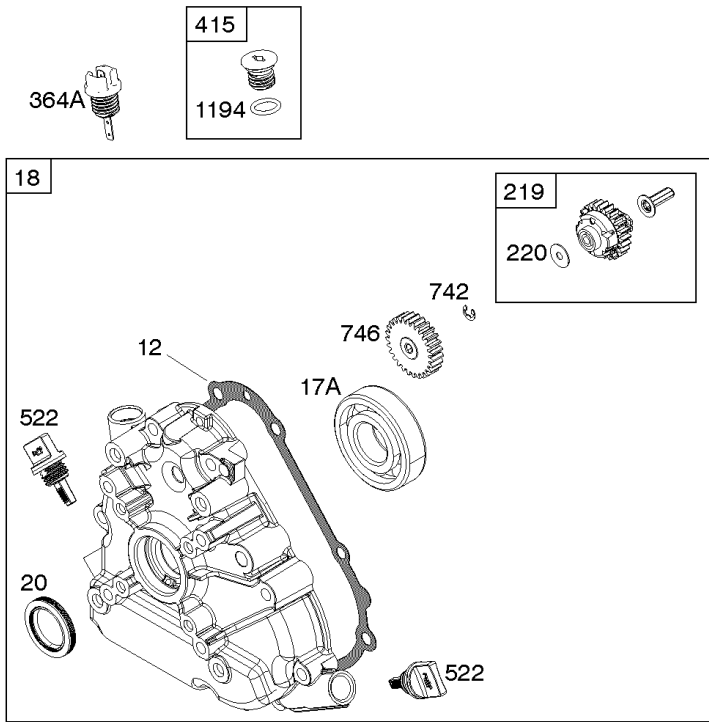

Crankcase Cover, Gear Reduction

Mfg. No: 19L237-0013-F1

Crankcase Cover, Gear Reduction

REF NO	PART NO	QTY	DESCRIPTION
12	798807		GASKET, Crankcase
15A	691682		PLUG-OIL DRAIN
17A	798995		BEARING, Ball
18	799084		COVER, Crankcase
20	798991		SEAL, Oil -(PTO Side)
22	798955		SCREW -(Crankcase Cover/Sump)
79A	794816		CASE, Gear Reduction
80A	793588		GASKET, Gear Case
82A	594700		SCREW -(Gear Reduction Case)
83	690387		SHAFT, Auxiliary Drive
84	691121		PLUG-BREATHER
85	794820		SCREW -(Gear Cover)
86A	793591		COVER, Gear
87	391086S		SEAL, Oil
88A	793589		GASKET, Gear Cover/Housing
170	794833		STUD -(Crankcase Cover/Sump)
186	691764		CONNECTOR-HOSE -(Pulse Line)
219	693578		GEAR, Governor
220	691724		WASHER -(Governor Gear)
272	691168		LOCK, Screw Head
277	794842		WASHER -(Gear Case To Gear Reduction)
364A	699947		TERMINAL, Oil Plug
415	691363		PLUG
415B	794903		PLUG
522	798503		PLUG, Dipstick/Fill
742	692564		RETAINER, E Ring
746	694679		GEAR, Idler
1194	691876		SEAL, O-Ring -(Plug)