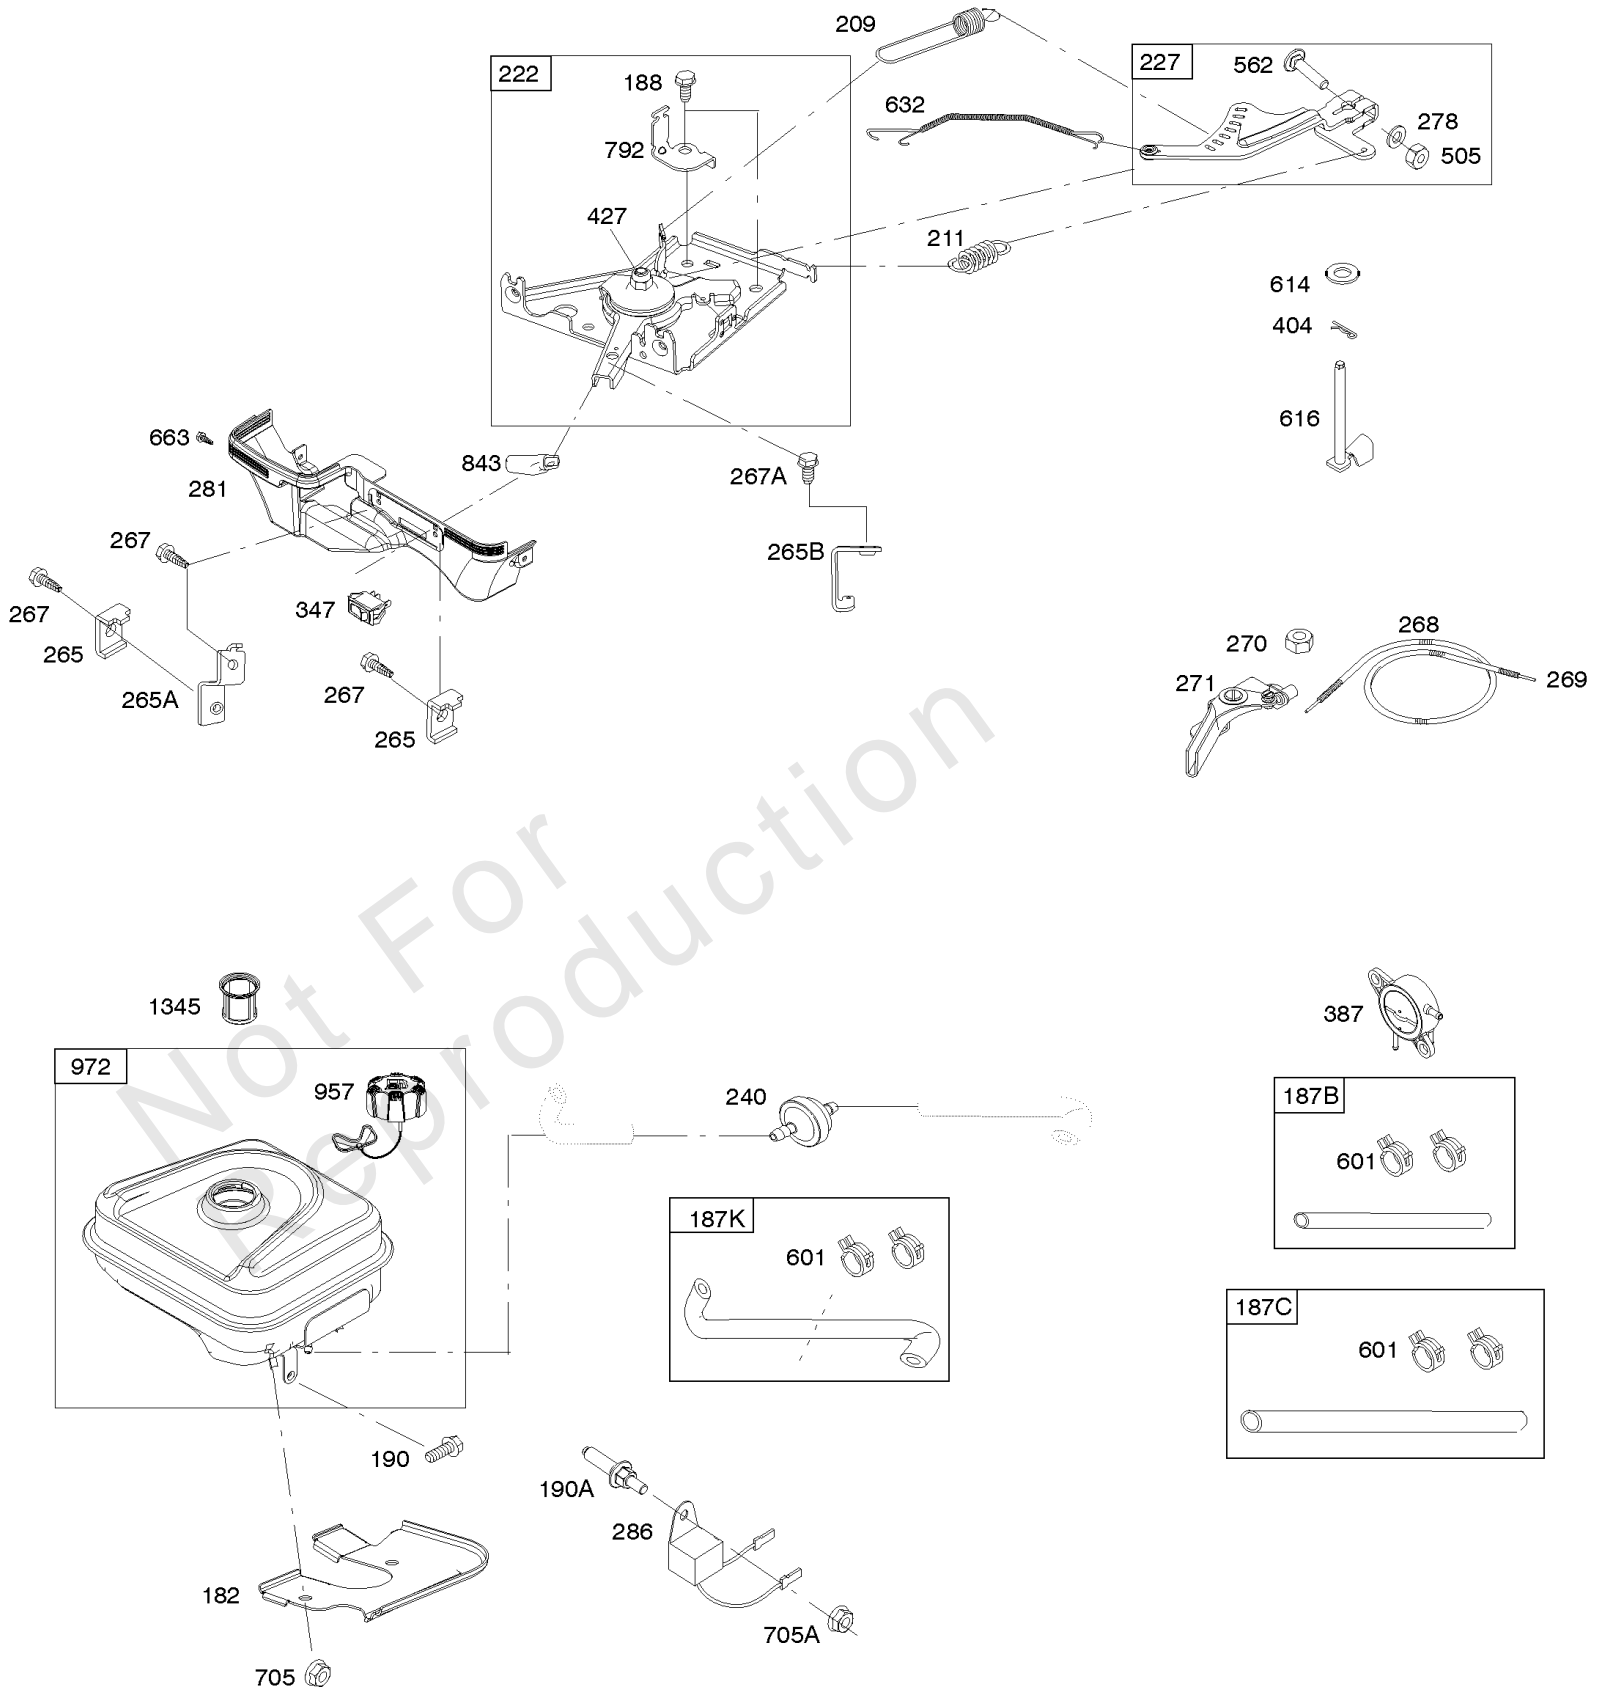

Controls, Fuel Supply, Governor Spring

REF NO	PART NO	QTY	DESCRIPTION
705A	794838		NUT -(Fuel Tank) (Used with Oil Sensor Module)
792	798550		BRACKET, Fixed Speed
843	695588		SLEEVE, Lever
957	799324		CAP, Fuel Tank
972	799986		TANK, Fuel
1345	792917		FILTER, Filler Neck

Not For Reproduction