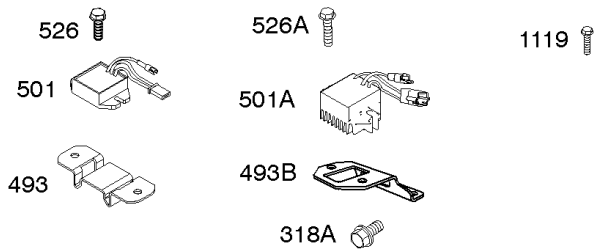

## Alternator, Ignition, Motor-Starter

REF NO	PART NO	QTY	DESCRIPTION
286	594800		MODULE, Oil Sensor -Used After Code Date 15042700
286	798796		MODULE, Oil Sensor -Used Before Code Date 15052800
309	695479		MOTOR, Starter
310	690323		SCREW -(Starter Motor)
318	691693		SCREW -(Mounting Bracket)
318A	795026		SCREW -(Mounting Bracket)
333	591459		ARMATURE-MAGNETO -Used After Code Date 12042200
333	492341		ARMATURE, Magneto -Used Before Code Date 12042300
334	699477		SCREW -(Magneto Armature)
356	695630		WIRE, Stop
356A	799721		WIRE, Stop
364A	699947		TERMINAL, Oil Plug
462	691261		WASHER -(Starter Cable)
474D	695466		ALTERNATOR -(10 AMP)
474E	790320		ALTERNATOR -(20 Amp)
474G	695730		ALTERNATOR -(3 Amp. DC)
493	691177		BRACKET, Mounting
493A	798803		BRACKET, Mounting
493B	699048		BRACKET, Mounting
500	691086		WASHER -(Key Switch)
501	797375		REGULATOR -(10 and 16 Amp Regulated)
501A	790325		REGULATOR -(20 Amp)
503	691532		STRAP, Starter
510	693699		DRIVE, Starter
513	692024		CLUTCH, Drive
526	690297		SCREW -(Regulator) (10-16 Amp Regulated)
526A	690326		SCREW -(Regulator) (20 Amp)
577	690795		CABLE, Starter
578	798802		WIRE ASSEMBLY
578A	692306		WIRE ASSEMBLY
578B	590689		WIRE ASSEMBLY
579	691029		NUT -(Starter Cable)
664	691087		NUT -(Key Switch)
697	795026		SCREW -(Starter Motor) (Drive Cap)
729	799133		CLIP, Wire
783	693713		GEAR, Pinion
799	699691		SCREW -(Oil Sensor)