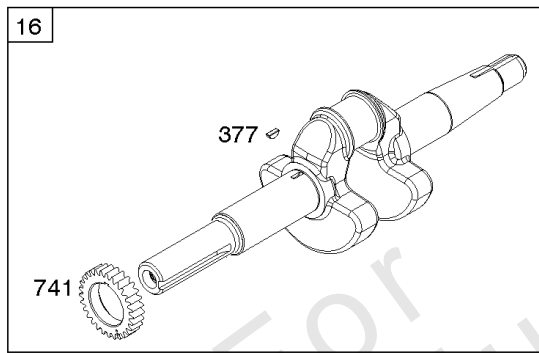

## Camshaft, Crankshaft, Cylinder, Piston/Rings/Connecting Rod, Warning Label

REF NO	PART NO	QTY	DESCRIPTION
1	799046		CYLINDER ASSEMBLY
3	798991		SEAL, Oil -(Magneto Side)
15	691686		PLUG-OIL DRAIN
16	796957		CRANKSHAFT
17	798993		BEARING, Ball
24	222698S		KEY, Flywheel
25	792117		PISTON ASSEMBLY -(Standard)
25	792144		PISTON ASSEMBLY -(.020 Oversize)
26	792073		SET, Ring -(.020" Oversize)
26	792026		SET, Ring -(Standard)
27	690975		LOCK, Piston Pin
28	696581		PIN, Piston -(Standard)
29	694691		ROD, Connecting
30	694692		DIPPER, Connecting Rod
32	690976		SCREW -(Connecting Rod)
45	690977		TAPPET, Valve
46	795697		CAMSHAFT
306	798992		SHIELD, Cylinder
307	794822		SCREW -(Cylinder Shield)
309	695479		MOTOR, Starter
357	590960		KEY, Drive Pulley
357	591054		KEY, Drive Pulley
377	690979		KEY, Woodruff -Used After Code Date 11103100
377	798972		KEY, Woodruff -Used Before Code Date 11110100
529	791822		GROMMET
552	694674		BUSHING, Governor Crank
718	690959		PIN, Locating -(Cylinder Head)
718A	695178		PIN, Locating -(Head)
741	691288		GEAR, Timing
1026	592673		ROD, Push
1036	-----		LABEL, Emissions -(Available From A Briggs & Stratton Authorized Dealer)
1319	794467		LABEL, Warning
1319A	797669		LABEL, Warning