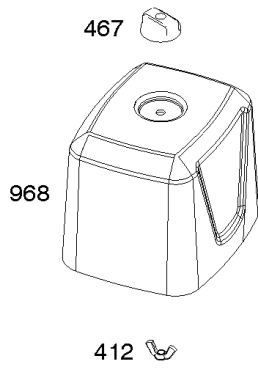

Air Cleaner, Exhaust

REF NO	PART NO	QTY	DESCRIPTION
11	798964		TUBE, Breather
53	798988		STUD -(Carburetor)
163	798962		GASKET, Air Cleaner
176	798965		SEAL, O-Ring -(Air Cleaner Base)
185	794838		NUT -(Air Cleaner Base)
276A	798505		WASHER, Sealing -(Air Cleaner)
300	798967		MUFFLER
346	794845		SCREW -(Spark Arrestor)
412	793443		NUT -(Air Cleaner Cover)
445	797032		FILTER, A/C Cartridge
467	691985		KNOB, Air Cleaner Cover
613	794846		SCREW -(Muffler)
613B	794844		SCREW -(Muffler)
676	796956		DEFLECTOR, Muffler
676A	795336		DEFLECTOR, Muffler -(Louvered)
676B	697816		DEFLECTOR, Muffler
677	794845		SCREW -(Muffler Deflector)
677A	699776		SCREW -(Muffler Deflector)
832	799041		GUARD, Muffler
836	593834		SCREW -(Muffler Guard)
875	798966		BASE, Air Cleaner
883	695398		GASKET, Exhaust
967	798795		FILTER, Pre Cleaner
968	798963		COVER, Air Cleaner
994B	796399		ARRESTOR, Spark