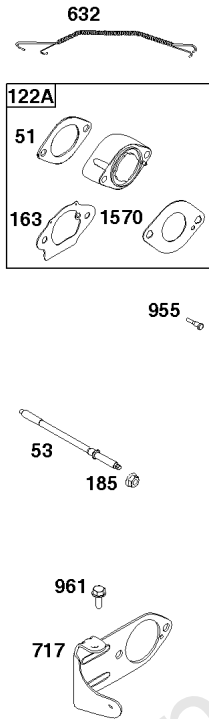

Carburetor Group

REF NO	PART NO	QTY	DESCRIPTION
38	698557	2	SCREW -(Fuel Shut Off Valve) -Used Before Code Date 18112600
38A	595328	2	SCREW -(Fuel Shut Off Valve) -Used After Code Date 18112500
51	-----	1	GASKET, Intake -(Part information located in Cylinder Head Group.)
53	798988	2	STUD -(Carburetor)
95	690718	2	SCREW -(Throttle Valve) -Used Before Code Date 18112600
95A	797161	2	SCREW -(Throttle Valve) -Used After Code Date 18112500
98	695408	1	KIT, Idle Speed -Used Before Code Date 18112600
98A	847139	1	KIT, Idle Speed -Used After Code Date 18112500
104	694918	1	PIN, Float Hinge -Used Before Code Date 18112600
104A	597533	1	PIN, Float Hinge -Used After Code Date 18112500
105	696136	1	VALVE, Float Needle -Used Before Code Date 18112600
105A	84004840	1	VALVE, Float Needle -Used After Code Date 18112500
117	698788	1	JET, Main -(Standard) -Used Before Code Date 18112600
117A	84004489	1	JET, Main -(Standard) -Used After Code Date 18112500
118	799134	1	JET, Main -(High Altitude) -Used Before Code Date 18112600
118A	84004744	1	JET, Main -(High Altitude) -Used After Code Date 18112500
121	799722	1	KIT, Carburetor Overhaul -(Service Kits may include extra parts not specific to this engine.) -Used Before Code Date 18112600
121A	84004975	1	KIT, Carburetor Overhaul -(Service Kits may include extra parts not specific to this engine.) -Used After Code Date 18112500
122	799766	1	SPACER, Carburetor -Used Before Code Date 18112600
122A	84004776	1	SPACER, Carburetor -Used After Code Date 17112000
125	799060	1	CARBURETOR -Used Before Code Date 18112600
125A	84003204	1	CARBURETOR -Used After Code Date 18112500
127	690727	1	PLUG, Welch -Used Before Code Date 18112600
127A	84004841	1	PLUG, Welch -Used After Code Date 18112500
130	696139	1	VALVE, Throttle -Used Before Code Date 18112600
130A	84004397	1	VALVE, Throttle -Used After Code Date 18112500