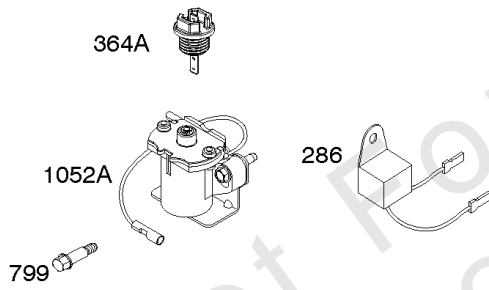

Alternator, Ignition, Motor-Starter

REF NO	PART NO	QTY	DESCRIPTION
286	594800		MODULE, Oil Sensor -Used After Code Date 15042700
286	798796		MODULE, Oil Sensor -Used Before Code Date 15052800
309	695479		MOTOR, Starter
310	690323		SCREW -(Starter Motor)
318	691693		SCREW -(Mounting Bracket)
318A	795026		SCREW -(Mounting Bracket)
333	591459		ARMATURE-MAGNETO -Used After Code Date 12042200
333	492341		ARMATURE, Magneto -Used Before Code Date 12042300
334	699477		SCREW -(Magneto Armature)
356	695630		WIRE, Stop
356A	799721		WIRE, Stop
364A	699947		TERMINAL, Oil Plug
462	691261		WASHER -(Starter Cable)
474D	695466		ALTERNATOR -(10 AMP)
474E	790320		ALTERNATOR -(20 Amp)
474G	695730		ALTERNATOR -(3 Amp. DC)
493	691177		BRACKET, Mounting
493A	798803		BRACKET, Mounting
493B	699048		BRACKET, Mounting
500	691086		WASHER -(Key Switch)
501	797375		REGULATOR -(10 and 16 Amp Regulated)
501A	790325		REGULATOR -(20 Amp)
503	691532		STRAP, Starter
510	693699		DRIVE, Starter
513	692024		CLUTCH, Drive
526	690297		SCREW -(Regulator) (10-16 Amp Regulated)
526A	690326		SCREW -(Regulator) (20 Amp)
577	690795		CABLE, Starter
578	798802		WIRE ASSEMBLY
578A	692306		WIRE ASSEMBLY
578B	590689		WIRE ASSEMBLY
579	691029		NUT -(Starter Cable)
664	691087		NUT -(Key Switch)
697	795026		SCREW -(Starter Motor) (Drive Cap)
729	799133		CLIP, Wire
783	693713		GEAR, Pinion
799	699691		SCREW -(Oil Sensor)