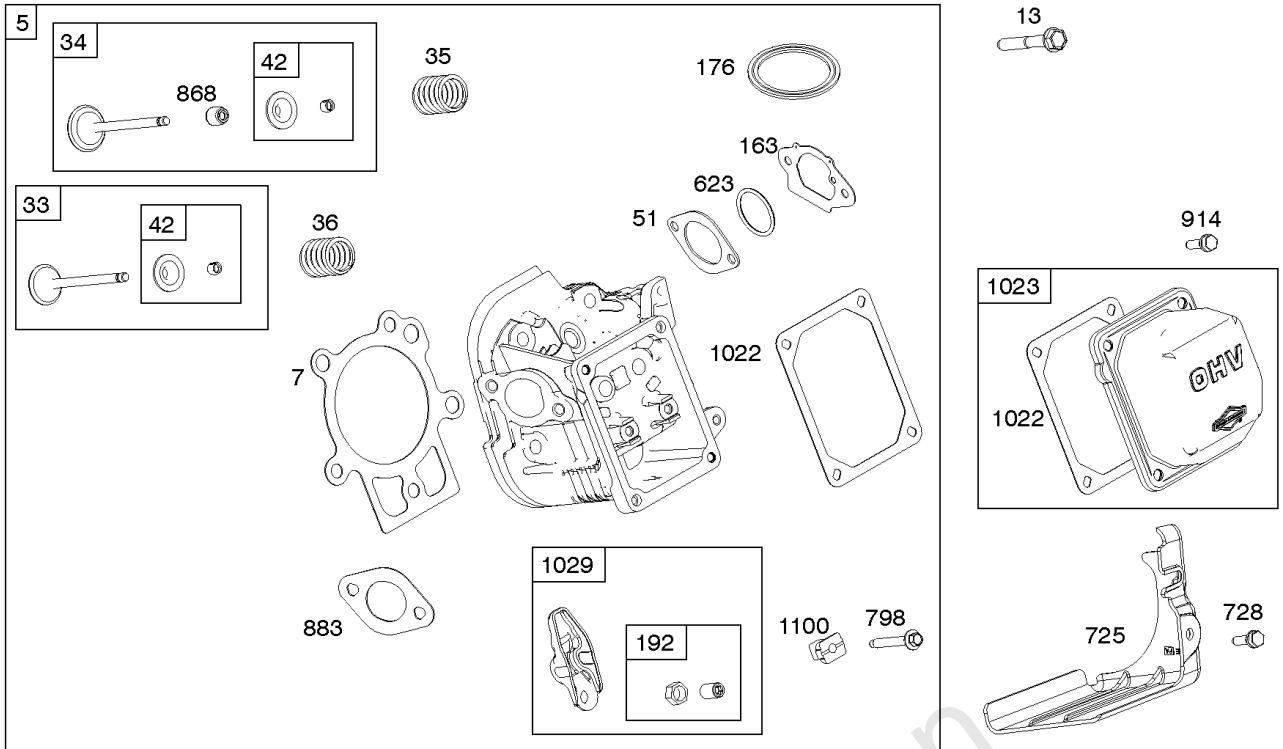

Cylinder Head, Gasket Set - Engine, Gasket Set -Valve

REF NO	PART NO	QTY	DESCRIPTION
3	798991		SEAL, Oil -(Magneto Side)
5	799858		HEAD, Cylinder
7	694872		GASKET, Cylinder Head
12	798807		GASKET, Crankcase
13	794829		SCREW -(Cylinder Head)
20	798991		SEAL, Oil -(PTO Side)
33	697576		VALVE, Exhaust
34	792200		VALVE, Intake
35	694865		SPRING, Valve -(Intake)
36	694865		SPRING, Valve -(Exhaust)
42	499586		KEEPER, Valve
45	690977		TAPPET, Valve
51	590396		GASKET, Intake
163	798962		GASKET, Air Cleaner
176	798965		SEAL, O-Ring -(Air Cleaner Base)
192	690083		ADJUSTER, Rocker Arm
337	792015		PLUG, Spark
358	798800		GASKET SET, Engine
383	19576S		WRENCH, Spark Plug
623	799051		SEAL, O-Ring -(Carburetor Spacer) (Air Cleaner Elbow To Carburetor)
635	691909		BOOT, Spark Plug
725	590347		SHIELD, Heat
728	699481		SCREW -(Heat Shield)
798	697890		SCREW -(Rocker Arm)
868	690968		SEAL, Valve
883	695398		GASKET, Exhaust
914	794827		SCREW -(Rocker Cover)
1022	690971		GASKET, Rocker Cover
1023	697691		COVER, Rocker
1026	592673		ROD, Push
1029	690972		ARM, Rocker
1095	798801		GASKET SET, Valve
1100	791959		PIVOT, Rocker Arm