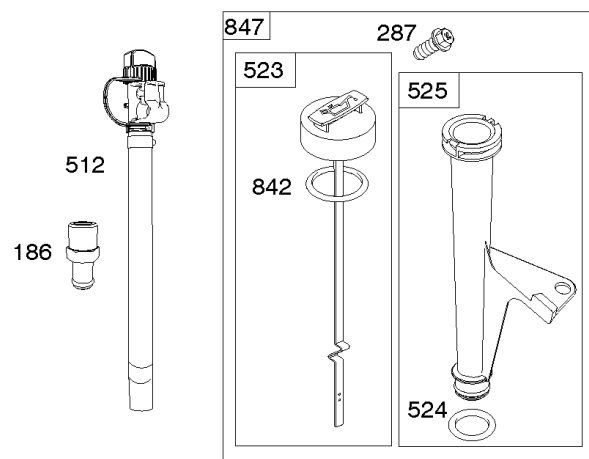

Engine Sump, Lubrication, Oil Cooler

REF NO	PART NO	QTY	DESCRIPTION
4	797502		SUMP, Engine
12	591911		GASKET, Crankcase
15	690946		PLUG, Oil Drain
20	795387		SEAL, Oil -(PTO Side)
22	694966		SCREW -(Crankcase Cover/Sump)
186	796532		CONNECTOR, Hose -(Oil Drain)
219	793338		GEAR, Governor
220	799772		WASHER -(Governor Gear)
221	841026		CUP, Governor
287	697820		SCREW -(Dipstick Tube)
305	691005		SCREW -(Blower Housing)
400	796862		COOLER, Oil
404	690442		WASHER -(Governor Crank)
415	794903		PLUG -(Sump)
448	799103		BRACKET, Oil Cooler
512	796530		HOSE, Oil Drain
523	691036		DIPSTICK
524	691032		SEAL, O-Ring
525	691037		TUBE, Dipstick
552	796638		BUSHING, Governor Crank
552A	690553		BUSHING, Governor Crank
601A	841597		CLAMP, Hose
615	698290		RETAINER, Governor Shaft
616	691045		CRANK, Governor
691	790574		SEAL, Governor Shaft
742	690328		RETAINER, E Ring
750	796208		SCREW -(Oil Pump Cover)
829	799104		HOSE, Oil Cooler -(Oil Cooler Hose)
842	691031		SEAL, O-Ring -(Dipstick Tube)
847	499602		DIPSTICK/TUBE ASSEMBLY
943	796222		SEAL, O-Ring -(Oil Pump Cover)
965	796221		COVER, Oil Pump
1017	796214		SCREEN, Oil Pump
1024	794644		PUMP-OIL
1027	798576		FILTER, Oil -(Orange)
1028	796864		ADAPTER, Oil Filter
1366	799131		DIVERTER, Oil Cooler
1373	695629		SCREW -(Oil Cooler Bracket)
1373A	799105		SCREW -(Oil Cooler Bracket)
1374	796863		SEAL, O-Ring -(Oil Cooler Diverter)