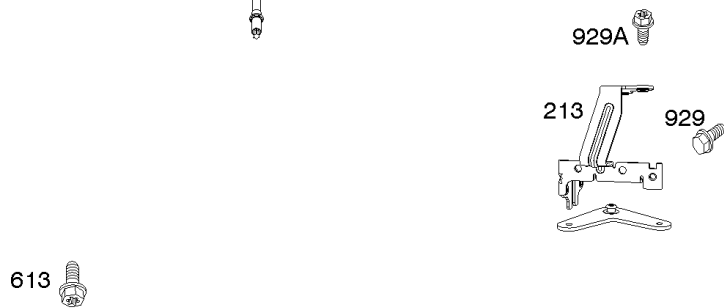

Cylinder Head, Rocker Arm Cover, Intake Manifold

Mfg. No: 49T777-0004-G1

Cylinder Head, Rocker Arm Cover, Intake Manifold

REF NO	PART NO	QTY	DESCRIPTION
5	799088		HEAD, Cylinder -(Cylinder #1)
5A	799089		HEAD, Cylinder -(Cylinder #2)
7	796851		GASKET, Cylinder Head
13	793988		SCREW -(Cylinder Head)
33	793557		VALVE, Exhaust
34	793556		VALVE, Intake
35	694865		SPRING, Valve -(Intake)
36	694865		SPRING, Valve -(Exhaust)
42	499586		KEEPER, Valve
45	690977		TAPPET, Valve
50	797503		MANIFOLD, Intake
51	796876		GASKET, Intake
51A	690949		GASKET, Intake
53	690951		STUD -(Carburetor)
54	699816		SCREW -(Intake Manifold)
122	798759		SPACER, Carburetor
163	691001		GASKET, Air Cleaner
192	690083		ADJUSTER, Rocker Arm
213	799510		BRACKET, Choke Control
337	792015		PLUG, Spark
383	19576S		WRENCH, Spark Plug
415	794903		PLUG -(Sump)
613	690341		SCREW -(Muffler)
635	692076		BOOT, Spark Plug
654	690958		NUT -(Carburetor)
798	697890		SCREW -(Rocker Arm)
868	690968		SEAL, Valve
883	690970		GASKET, Exhaust
914	691127		SCREW -(Rocker Cover)
918A	596163		HOSE, Vacuum -Used Before Code Date 19091800
918A	593641		HOSE, Vacuum -Used After Code Date 19091700
929	691003		SCREW -(Choke Control Bracket)
929A	794904		SCREW -(Choke Control Bracket)
964	799159		CAP, Connector
1022	690971		GASKET, Rocker Cover
1023	793146		COVER, Rocker -(Cylinder #1)
1023A	499600		COVER, Rocker -(Cylinder #2)
1026	690981		ROD, Push -(Steel)