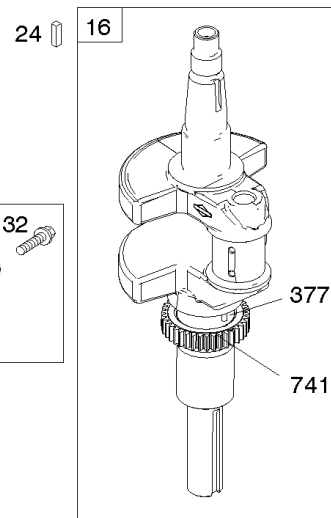

## ***Cylinder Head, Rocker Arm Cover, Intake Manifold***

<b>REF NO</b>	<b>PART NO</b>	<b>QTY</b>	<b>DESCRIPTION</b>
1026A	690982		ROD, Push -(Aluminum)
1029	690972		ARM, Rocker
1029A	807323		ARM, Rocker
1100	791959		PIVOT, Rocker Arm

## Cylinder, Crankshaft, Camshaft, Air Guides

REF NO	PART NO	QTY	DESCRIPTION
1	591696		CYLINDER ASSEMBLY
2	797673		KIT, Bushing/Seal -(Magneto Side)
3	391086S		SEAL, Oil -(Magneto Side)
8	792185		BREATHER ASSEMBLY
9	690937		GASKET, Breather
10	691108		SCREW -(Breather Assembly)
11	792184		TUBE-BREATHER
16	796855		CRANKSHAFT
24	796335		KEY, Flywheel
25	796909		PISTON ASSEMBLY -(Standard)
25	796910		PISTON ASSEMBLY -(.020 Oversize)
26	796911		SET, Ring -(Standard)
26	796912		SET, Ring -(.020 Oversize)
27	690975		LOCK, Piston Pin
28	696581		PIN, Piston -(Standard)
29	796209		ROD, Connecting
32	690976		SCREW -(Connecting Rod)
45	690977		TAPPET, Valve
46	797242		CAMSHAFT
212	695238		LINK, Throttle
227	798856		LEVER, Governor Control
250	690957		RETAINER, Breather
252	794389		COLLECTOR-OIL
306	796852		SHIELD-CYLINDER -(Cylinder #1)
306A	591666		SHIELD-CYLINDER -(Cylinder #2)
307	691003		SCREW -(Cylinder Shield)
307A	691108		SCREW -(Cylinder Shield)
377	690979		KEY, Woodruff
405	697820		SCREW -(Back Plate)
447	691003		SCREW -(Air Guide Cover)
505	691029		NUT -(Governor Control Lever)
562	690311		BOLT -(Governor Control Lever)
573	790444		PLATE, Back
718	690959		PIN, Locating
741	690980		GEAR, Timing
850	100106		SEALANT, Liquid
865	591667		COVER, Air Guide -(Valley)
1036	----		Label-Emissions -(Available From A Briggs & Stratton Authorized Dealer)