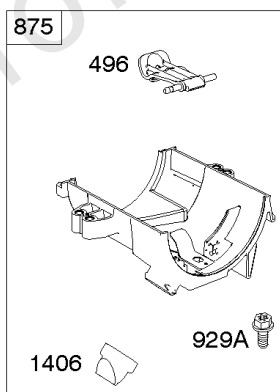

Model Components	Page
Blower Housing, Air Cleaner.	4
Carburetor, Fuel Supply.	6
Cylinder Head, Rocker Arm Cover, Intake Manifold.	10
Cylinder, Crankshaft, Camshaft, Air Guides.	14
ECU Module.	18
Engine Sump, Lubrication, Oil Cooler.	20
Engine/Valve Gasket Set, Carburetor Overhaul Kit.	22
Flywheel, Controls, Wire Harness, Alternator, Starter.	24
Replacement Engine - US & Canada.	26
Model 40, 44 & 49 Engine Accessories Catalog.	27
Maintenance Kits.	28
Engine Mounted Below Deck Mufflers.	30
Engine Mounted Above Deck Mufflers.	32
Spark Arrester/Deflector.	34
Lubrication.	36
Implement Mounted Above Deck Mufflers.	38
Exhaust/Muffler Configurations.	40
Electrical.	42
Flywheel Guards.	44
Speed Control.	46
Muffler Mounting Hardware.	48

Not For
Reproduction