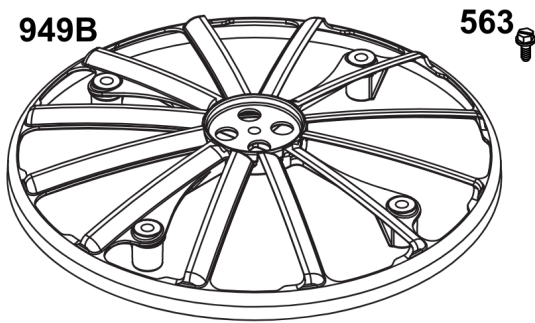

Not For
Reproduction

Flywheel Guards

REF NO	PART NO	QTY	DESCRIPTION
563	799360	1	SCREW -(Debris Screen Guard)
563A	597574	1	SCREW -(Debris Screen Guard)
563B	799359	1	SCREW -(Debris Screen Guard)
949	799357	1	GUARD, Debris Screen -(Static Cover Flywheel) (Requires 4 x 799360 Screw)
949A	797420YP	1	GUARD, Debris Screen -(Static Cover Flywheel High Flow) (Requires 4 x 799360 Screw)
949B	593206	1	GUARD, Debris Screen -(Static Cover Flywheel) (Requires 4 x 799359 Screw)
949C	597573	1	GUARD, Debris Screen -(Wire Static Flywheel Cover) (Requires 4x 597574 Screw) (For Commercial Series)

Not For Reproduction