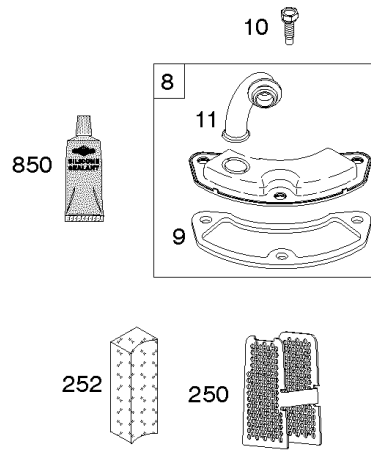

**REQUIRED** when replacing parts with warning labels affixed.

1319A WARNING LABEL

**REQUIRED** when replacing parts with warning labels affixed.

1058 OPERATOR'S MANUAL

1036 EMISSIONS LABEL

## Cylinder, Crankshaft, Camshaft, Air Guides

REF NO	PART NO	QTY	DESCRIPTION
1	591696		CYLINDER ASSEMBLY
2	797673		KIT, Bushing/Seal -(Magneto Side)
3	391086S		SEAL, Oil -(Magneto Side)
8	792185		BREATHER ASSEMBLY
9	690937		GASKET, Breather
10	691108		SCREW -(Breather Assembly)
11	792184		TUBE-BREATHER
16	796855		CRANKSHAFT
24	796335		KEY, Flywheel
25	796909		PISTON ASSEMBLY -(Standard)
25	796910		PISTON ASSEMBLY -(.020 Oversize)
26	796911		SET, Ring -(Standard)
26	796912		SET, Ring -(.020 Oversize)
27	690975		LOCK, Piston Pin
28	696581		PIN, Piston -(Standard)
29	796209		ROD, Connecting
32	690976		SCREW -(Connecting Rod)
45	690977		TAPPET, Valve
46	797242		CAMSHAFT
212	695238		LINK, Throttle
227	798856		LEVER, Governor Control
250	690957		RETAINER, Breather
252	794389		COLLECTOR-OIL
306	796852		SHIELD-CYLINDER -(Cylinder #1)
306A	591666		SHIELD-CYLINDER -(Cylinder #2)
307	691003		SCREW -(Cylinder Shield)
307A	691108		SCREW -(Cylinder Shield)
377	690979		KEY, Woodruff
405	697820		SCREW -(Back Plate)
447	691003		SCREW -(Air Guide Cover)
505	691029		NUT -(Governor Control Lever)
562	690311		BOLT -(Governor Control Lever)
573	790444		PLATE, Back
718	690959		PIN, Locating
741	690980		GEAR, Timing
850	100106		SEALANT, Liquid
865	591667		COVER, Air Guide -(Valley)
1036	----		Label-Emissions -(Available From A Briggs & Stratton Authorized Dealer)