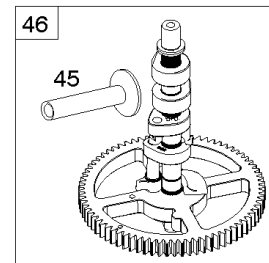

## ***Cylinder Head, Rocker Arm Cover, Intake Manifold***

<b>REF NO</b>	<b>PART NO</b>	<b>QTY</b>	<b>DESCRIPTION</b>
1026A	690982		ROD, Push -(Aluminum)
1029	690972		ARM, Rocker
1029A	807323		ARM, Rocker
1100	791959		PIVOT, Rocker Arm

## Cylinder, Crankshaft, Camshaft, Air Guides

REF NO	PART NO	QTY	DESCRIPTION
1	591696		CYLINDER ASSEMBLY
2	797673		KIT, Bushing/Seal -(Magneto Side)
3	391086S		SEAL, Oil -(Magneto Side)
8	792185		BREATHER ASSEMBLY
9	690937		GASKET, Breather
10	691108		SCREW -(Breather Assembly)
11	792184		TUBE-BREATHER
16	796855		CRANKSHAFT
24	796335		KEY, Flywheel
25	796909		PISTON ASSEMBLY -(Standard)
25	796910		PISTON ASSEMBLY -(.020 Oversize)
26	796911		SET, Ring -(Standard)
26	796912		SET, Ring -(.020 Oversize)
27	690975		LOCK, Piston Pin
28	696581		PIN, Piston -(Standard)
29	796209		ROD, Connecting
32	690976		SCREW -(Connecting Rod)
45	690977		TAPPET, Valve
46	797242		CAMSHAFT
212	695238		LINK, Throttle
227	798856		LEVER, Governor Control
250	690957		RETAINER, Breather
252	794389		COLLECTOR-OIL
306	796852		SHIELD-CYLINDER -(Cylinder #1)
306A	591666		SHIELD-CYLINDER -(Cylinder #2)
307	691003		SCREW -(Cylinder Shield)
307A	691108		SCREW -(Cylinder Shield)
377	690979		KEY, Woodruff
405	697820		SCREW -(Back Plate)
447	691003		SCREW -(Air Guide Cover)
505	691029		NUT -(Governor Control Lever)
562	690311		BOLT -(Governor Control Lever)
573	790444		PLATE, Back
718	690959		PIN, Locating
741	690980		GEAR, Timing
850	100106		SEALANT, Liquid
865	591667		COVER, Air Guide -(Valley)
1036	----		Label-Emissions -(Available From A Briggs & Stratton Authorized Dealer)