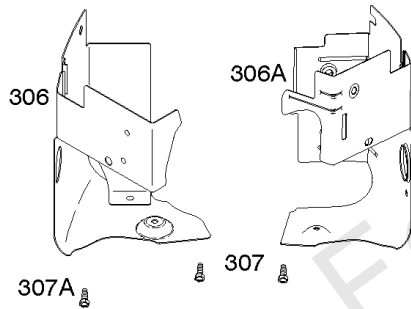

1319 WARNING LABEL

WARNING
Read and follow Operating Instructions before starting engine.
Operate in a well-ventilated area. Do not breathe the exhaust.
Do not touch the exhaust manifold or other hot parts.
Do not touch the engine or other hot parts.
Do not touch the engine or other hot parts.

REQUIRED when replacing parts with warning labels affixed.

1319A WARNING LABEL

REQUIRED when replacing parts with warning labels affixed.

1058 OPERATOR'S MANUAL

1036 EMISSIONS LABEL