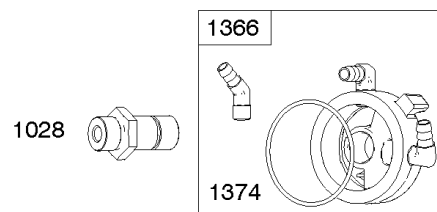

Engine Sump, Lubrication, Oil Cooler

REF NO	PART NO	QTY	DESCRIPTION
4	797502		SUMP, Engine
12	591911		GASKET, Crankcase
15	690946		PLUG, Oil Drain
20	795387		SEAL, Oil -(PTO Side)
22	694966		SCREW -(Crankcase Cover/Sump)
186	796532		CONNECTOR, Hose -(Oil Drain)
219	793338		GEAR, Governor
220	799772		WASHER -(Governor Gear)
221	841026		CUP, Governor
287	697820		SCREW -(Dipstick Tube)
305	691005		SCREW -(Blower Housing)
400	796862		COOLER, Oil
404	690442		WASHER -(Governor Crank)
415	794903		PLUG -(Sump)
448	799103		BRACKET, Oil Cooler
512	796530		HOSE, Oil Drain
523	691036		DIPSTICK
524	691032		SEAL, O-Ring
525	691037		TUBE, Dipstick
552	796638		BUSHING, Governor Crank
552A	690553		BUSHING, Governor Crank
601A	841597		CLAMP, Hose
615	698290		RETAINER, Governor Shaft
616	691045		CRANK, Governor
691	790574		SEAL, Governor Shaft
742	690328		RETAINER, E Ring
750	796208		SCREW -(Oil Pump Cover)
829	799104		HOSE, Oil Cooler -(Oil Cooler Hose)
842	691031		SEAL, O-Ring -(Dipstick Tube)
847	499602		DIPSTICK/TUBE ASSEMBLY
943	796222		SEAL, O-Ring -(Oil Pump Cover)
965	796221		COVER, Oil Pump
1017	796214		SCREEN, Oil Pump
1024	794644		PUMP-OIL
1027	798576		FILTER, Oil -(Orange)
1028	796864		ADAPTER, Oil Filter
1366	799131		DIVERTER, Oil Cooler
1373	695629		SCREW -(Oil Cooler Bracket)
1373A	799105		SCREW -(Oil Cooler Bracket)
1374	796863		SEAL, O-Ring -(Oil Cooler Diverter)