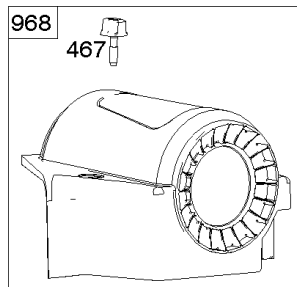

Model Components	Page
Blower Housing, Air Cleaner.	4
Carburetor, Fuel Supply.	6
Cylinder Head, Rocker Arm Cover, Intake Manifold.	10
Cylinder, Crankshaft, Camshaft, Air Guides.	14
ECU Module.	18
Engine Sump, Lubrication, Oil Cooler.	20
Engine/Valve Gasket Set, Carburetor Overhaul Kit.	22
Flywheel, Controls, Wire Harness, Alternator, Starter.	24
Replacement Engine - US & Canada.	26
Model 40, 44 & 49 Engine Accessories Catalog.	27
Maintenance Kits.	28
Engine Mounted Below Deck Mufflers.	30
Engine Mounted Above Deck Mufflers.	32
Spark Arrester/Deflector.	34
Lubrication.	36
Implement Mounted Above Deck Mufflers.	38
Exhaust/Muffler Configurations.	40
Electrical.	42
Flywheel Guards.	44
Speed Control.	46
Muffler Mounting Hardware.	48

Not For
Reproduction