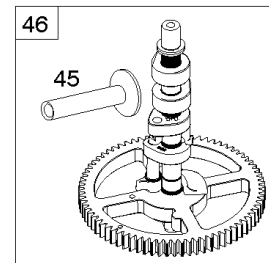

## Cylinder, Crankshaft, Camshaft, Air Guides

REF NO	PART NO	QTY	DESCRIPTION
1	591696		CYLINDER ASSEMBLY
2	797673		KIT, Bushing/Seal -(Magneto Side)
3	391086S		SEAL, Oil -(Magneto Side)
8	792185		BREATHER ASSEMBLY
9	690937		GASKET, Breather
10	691108		SCREW -(Breather Assembly)
11	792184		TUBE-BREATHER
16	796855		CRANKSHAFT
24	796335		KEY, Flywheel
25	796909		PISTON ASSEMBLY -(Standard)
25	796910		PISTON ASSEMBLY -(.020 Oversize)
26	796911		SET, Ring -(Standard)
26	796912		SET, Ring -(.020 Oversize)
27	690975		LOCK, Piston Pin
28	696581		PIN, Piston -(Standard)
29	796209		ROD, Connecting
32	690976		SCREW -(Connecting Rod)
45	690977		TAPPET, Valve
46	797242		CAMSHAFT
212	695238		LINK, Throttle
227	798856		LEVER, Governor Control
250	690957		RETAINER, Breather
252	794389		COLLECTOR-OIL
306	796852		SHIELD-CYLINDER -(Cylinder #1)
306A	591666		SHIELD-CYLINDER -(Cylinder #2)
307	691003		SCREW -(Cylinder Shield)
307A	691108		SCREW -(Cylinder Shield)
377	690979		KEY, Woodruff
405	697820		SCREW -(Back Plate)
447	691003		SCREW -(Air Guide Cover)
505	691029		NUT -(Governor Control Lever)
562	690311		BOLT -(Governor Control Lever)
573	790444		PLATE, Back
718	690959		PIN, Locating
741	690980		GEAR, Timing
850	100106		SEALANT, Liquid
865	591667		COVER, Air Guide -(Valley)
1036	----		Label-Emissions -(Available From A Briggs & Stratton Authorized Dealer)

## ***Cylinder, Crankshaft, Camshaft, Air Guides***

---

<b>REF NO</b>	<b>PART NO</b>	<b>QTY</b>	<b>DESCRIPTION</b>
1058	279348TRI		MANUAL, Operator's
1319	794467		LABEL, Warning
1319A	797669		LABEL, Warning