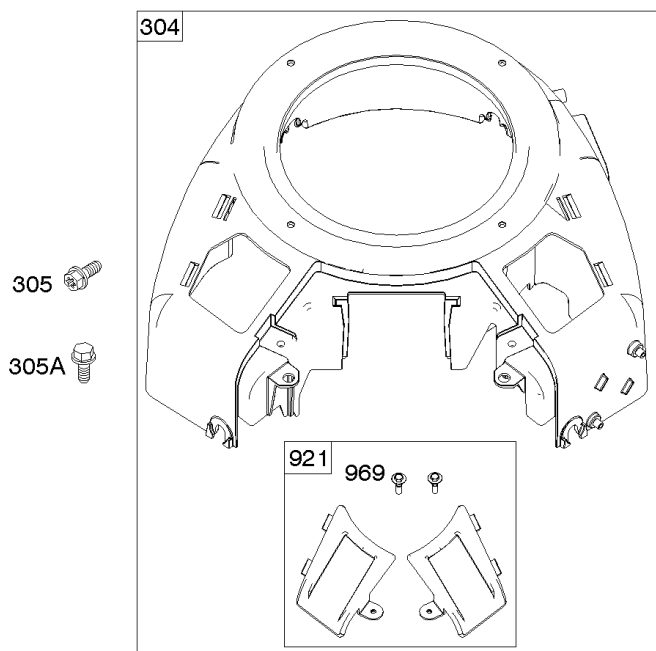

Model Components	Page
Blower Housing, Air Cleaner.	4
Carburetor, Fuel Supply.	6
Cylinder Head, Rocker Arm Cover, Intake Manifold.	10
Cylinder, Crankshaft, Camshaft, Air Guides.	14
ECU Module.	18
Engine Sump, Lubrication, Oil Cooler.	20
Engine/Valve Gasket Set, Carburetor Overhaul Kit.	22
Flywheel, Controls, Wire Harness, Alternator, Starter.	24
Replacement Engine - US & Canada.	26
Model 40, 44 & 49 Engine Accessories Catalog.	27
Maintenance Kits.	28
Engine Mounted Below Deck Mufflers.	30
Engine Mounted Above Deck Mufflers.	32
Spark Arrester/Deflector.	34
Lubrication.	36
Implement Mounted Above Deck Mufflers.	38
Exhaust/Muffler Configurations.	40
Electrical.	42
Flywheel Guards.	44
Speed Control.	46
Muffler Mounting Hardware.	48

Not For
Reproduction