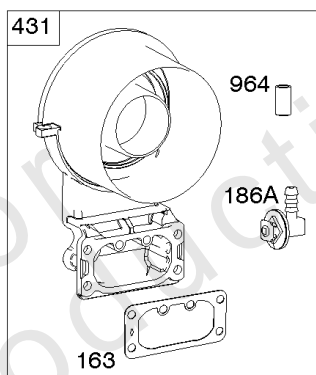

Model Components	Page
Blower Housing, Air Cleaner.	4
Carburetor, Fuel Supply.	6
Cylinder Head, Rocker Arm Cover, Intake Manifold.	10
Cylinder, Crankshaft, Camshaft, Air Guides.	14
ECU Module.	18
Engine Sump, Lubrication, Oil Cooler.	20
Engine/Valve Gasket Set, Carburetor Overhaul Kit.	22
Flywheel, Controls, Wire Harness, Alternator, Starter.	24
Replacement Engine - US & Canada.	26
Model 40, 44 & 49 Engine Accessories Catalog.	27
Maintenance Kits.	28
Engine Mounted Below Deck Mufflers.	30
Engine Mounted Above Deck Mufflers.	32
Spark Arrester/Deflector.	34
Lubrication.	36
Implement Mounted Above Deck Mufflers.	38
Exhaust/Muffler Configurations.	40
Electrical.	42
Flywheel Guards.	44
Speed Control.	46
Muffler Mounting Hardware.	48

Not For
Reproduction