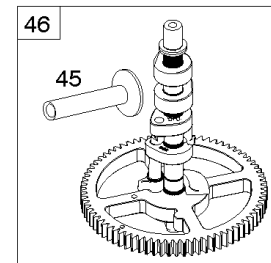

## ***Cylinder Head, Rocker Arm Cover, Intake Manifold***

REF NO	PART NO	QTY	DESCRIPTION
1026	690981		ROD, Push -(Steel)
1026A	690982		ROD, Push -(Aluminum)
1029	690972		ARM, Rocker
1029A	807323		ARM, Rocker
1100	791959		PIVOT, Rocker Arm

## Cylinder, Crankshaft, Camshaft, Air Guides

REF NO	PART NO	QTY	DESCRIPTION
1	591696		CYLINDER ASSEMBLY
2	797673		KIT, Bushing/Seal -(Magneto Side)
3	391086S		SEAL, Oil -(Magneto Side)
8	792185		BREATHER ASSEMBLY
9	690937		GASKET, Breather
10	691108		SCREW -(Breather Assembly)
11	792184		TUBE-BREATHER
16	796855		CRANKSHAFT
24	796335		KEY, Flywheel
25	796909		PISTON ASSEMBLY -(Standard)
25	796910		PISTON ASSEMBLY -(.020 Oversize)
26	796911		SET, Ring -(Standard)
26	796912		SET, Ring -(.020 Oversize)
27	690975		LOCK, Piston Pin
28	696581		PIN, Piston -(Standard)
29	796209		ROD, Connecting
32	690976		SCREW -(Connecting Rod)
45	690977		TAPPET, Valve
46	797242		CAMSHAFT
212	695238		LINK, Throttle
227	798856		LEVER, Governor Control
250	690957		RETAINER, Breather
252	794389		COLLECTOR-OIL
306	796852		SHIELD-CYLINDER -(Cylinder #1)
306A	591666		SHIELD-CYLINDER -(Cylinder #2)
307	691003		SCREW -(Cylinder Shield)
307A	691108		SCREW -(Cylinder Shield)
377	690979		KEY, Woodruff
405	697820		SCREW -(Back Plate)
447	691003		SCREW -(Air Guide Cover)
505	691029		NUT -(Governor Control Lever)
562	690311		BOLT -(Governor Control Lever)
573	790444		PLATE, Back
718	690959		PIN, Locating
741	690980		GEAR, Timing
850	100106		SEALANT, Liquid
865	591667		COVER, Air Guide -(Valley)
1036	----		Label-Emissions -(Available From A Briggs & Stratton Authorized Dealer)