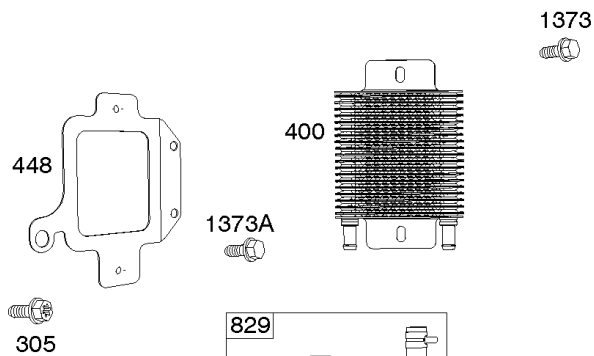

Engine Sump, Lubrication, Oil Cooler

REF NO	PART NO	QTY	DESCRIPTION
4	797502		SUMP, Engine
12	591911		GASKET, Crankcase
15	690946		PLUG, Oil Drain
20	795387		SEAL, Oil -(PTO Side)
22	694966		SCREW -(Crankcase Cover/Sump)
186	796532		CONNECTOR, Hose -(Oil Drain)
219	793338		GEAR, Governor
220	799772		WASHER -(Governor Gear)
221	841026		CUP, Governor
239	792028		SWITCH, Oil Pressure
287	697820		SCREW -(Dipstick Tube)
305	691005		SCREW -(Blower Housing)
400	796862		COOLER, Oil
404	690442		WASHER -(Governor Crank)
415	794903		PLUG -(Sump)
448	799103		BRACKET, Oil Cooler
512	796530		HOSE, Oil Drain
523	691036		DIPSTICK
524	691032		SEAL, O-Ring
525	691037		TUBE, Dipstick
552	796638		BUSHING, Governor Crank
552A	690553		BUSHING, Governor Crank
601A	841597		CLAMP, Hose
615	698290		RETAINER, Governor Shaft
616	691045		CRANK, Governor
691	790574		SEAL, Governor Shaft
742	690328		RETAINER, E Ring
750	796208		SCREW -(Oil Pump Cover)
829	799104		HOSE, Oil Cooler -(Oil Cooler Hose)
842	691031		SEAL, O-Ring -(Dipstick Tube)
847	499602		DIPSTICK/TUBE ASSEMBLY
943	796222		SEAL, O-Ring -(Oil Pump Cover)
965	796221		COVER, Oil Pump
1017	796214		SCREEN, Oil Pump
1024	794644		PUMP-OIL
1027	795890		FILTER, Oil -(Yellow)
1028	796864		ADAPTER, Oil Filter
1366	799131		DIVERTER, Oil Cooler
1373	695629		SCREW -(Oil Cooler Bracket)
1373A	799105		SCREW -(Oil Cooler Bracket)