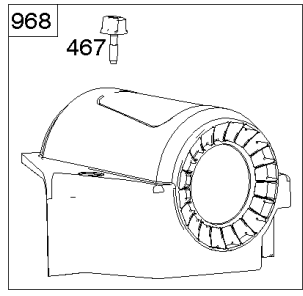

Model Components	Page
Blower Housing, Air Cleaner.	4
Carburetor, Fuel Supply.	6
Cylinder Head, Rocker Arm Cover, Intake Manifold.	10
Cylinder, Crankshaft, Camshaft, Air Guides.	14
ECU Module.	18
Engine Sump, Lubrication, Oil Cooler.	20
Engine/Valve Gasket Set, Carburetor Overhaul Kit.	24
Flywheel, Controls, Wire Harness, Alternator, Starter.	26
Replacement Engine - US & Canada.	28
Model 40, 44 & 49 Engine Accessories Catalog.	29
Maintenance Kits.	30
Engine Mounted Below Deck Mufflers.	32
Engine Mounted Above Deck Mufflers.	34
Spark Arrester/Deflector.	36
Lubrication.	38
Implement Mounted Above Deck Mufflers.	40
Exhaust/Muffler Configurations.	42
Electrical.	44
Flywheel Guards.	46
Speed Control.	48
Muffler Mounting Hardware.	50

Not For
Reproduction