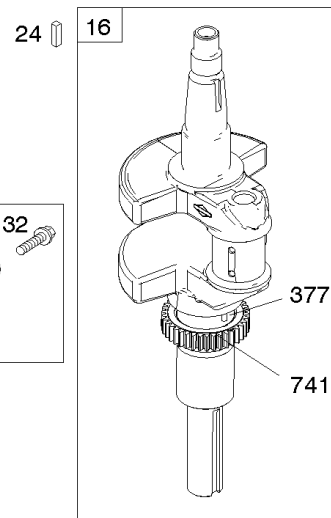

## Cylinder, Crankshaft, Camshaft, Air Guides

REF NO	PART NO	QTY	DESCRIPTION
1	591696		CYLINDER ASSEMBLY
2	797673		KIT, Bushing/Seal -(Magneto Side)
3	391086S		SEAL, Oil -(Magneto Side)
8	792185		BREATHER ASSEMBLY
9	690937		GASKET, Breather
10	691108		SCREW -(Breather Assembly)
11	792184		TUBE-BREATHER
16	796855		CRANKSHAFT
24	796335		KEY, Flywheel
25	796909		PISTON ASSEMBLY -(Standard)
25	796910		PISTON ASSEMBLY -(.020 Oversize)
26	796911		SET, Ring -(Standard)
26	796912		SET, Ring -(.020 Oversize)
27	690975		LOCK, Piston Pin
28	696581		PIN, Piston -(Standard)
29	796209		ROD, Connecting
32	690976		SCREW -(Connecting Rod)
45	690977		TAPPET, Valve
46	797242		CAMSHAFT
212	695238		LINK, Throttle
227	798856		LEVER, Governor Control
250	690957		RETAINER, Breather
252	794389		COLLECTOR-OIL
306	796852		SHIELD-CYLINDER -(Cylinder #1)
306A	591666		SHIELD-CYLINDER -(Cylinder #2)
307	691003		SCREW -(Cylinder Shield)
307A	691108		SCREW -(Cylinder Shield)
377	690979		KEY, Woodruff
405	697820		SCREW -(Back Plate)
447	691003		SCREW -(Air Guide Cover)
505	691029		NUT -(Governor Control Lever)
562	690311		BOLT -(Governor Control Lever)
573	790444		PLATE, Back
718	690959		PIN, Locating
741	690980		GEAR, Timing
850	100106		SEALANT, Liquid
865	591667		COVER, Air Guide -(Valley)
1036	----		Label-Emissions -(Available From A Briggs & Stratton Authorized Dealer)

## ***Cylinder, Crankshaft, Camshaft, Air Guides***

---

<b>REF NO</b>	<b>PART NO</b>	<b>QTY</b>	<b>DESCRIPTION</b>
1058	279348TRI		MANUAL, Operator's
1319	794467		LABEL, Warning
1319A	797669		LABEL, Warning