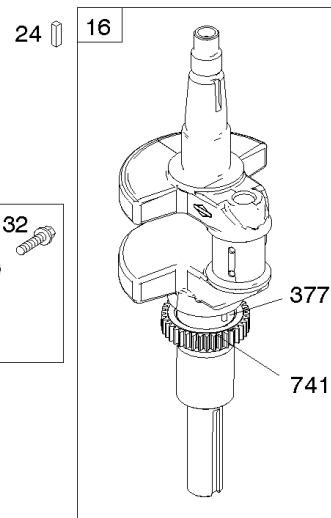

## ***Cylinder Head, Rocker Arm Cover, Intake Manifold***

REF NO	PART NO	QTY	DESCRIPTION
1026	690981		ROD, Push -(Steel)
1026A	690982		ROD, Push -(Aluminum)
1029	690972		ARM, Rocker
1029A	807323		ARM, Rocker
1100	791959		PIVOT, Rocker Arm

## Cylinder, Crankshaft, Camshaft, Air Guides

REF NO	PART NO	QTY	DESCRIPTION
1	591696		CYLINDER ASSEMBLY
2	797673		KIT, Bushing/Seal -(Magneto Side)
3	391086S		SEAL, Oil -(Magneto Side)
8	792185		BREATHER ASSEMBLY
9	690937		GASKET, Breather
10	691108		SCREW -(Breather Assembly)
11	792184		TUBE-BREATHER
16	796855		CRANKSHAFT
24	796335		KEY, Flywheel
25	796909		PISTON ASSEMBLY -(Standard)
25	796910		PISTON ASSEMBLY -(.020 Oversize)
26	796911		SET, Ring -(Standard)
26	796912		SET, Ring -(.020 Oversize)
27	690975		LOCK, Piston Pin
28	696581		PIN, Piston -(Standard)
29	796209		ROD, Connecting
32	690976		SCREW -(Connecting Rod)
45	690977		TAPPET, Valve
46	797242		CAMSHAFT
212	695238		LINK, Throttle
227	798856		LEVER, Governor Control
250	690957		RETAINER, Breather
252	794389		COLLECTOR-OIL
306	796852		SHIELD-CYLINDER -(Cylinder #1)
306A	591666		SHIELD-CYLINDER -(Cylinder #2)
307	691003		SCREW -(Cylinder Shield)
307A	691108		SCREW -(Cylinder Shield)
377	690979		KEY, Woodruff
405	697820		SCREW -(Back Plate)
447	691003		SCREW -(Air Guide Cover)
505	691029		NUT -(Governor Control Lever)
562	690311		BOLT -(Governor Control Lever)
573	790444		PLATE, Back
718	690959		PIN, Locating
741	690980		GEAR, Timing
850	100106		SEALANT, Liquid
865	591667		COVER, Air Guide -(Valley)
1036	----		Label-Emissions -(Available From A Briggs & Stratton Authorized Dealer)