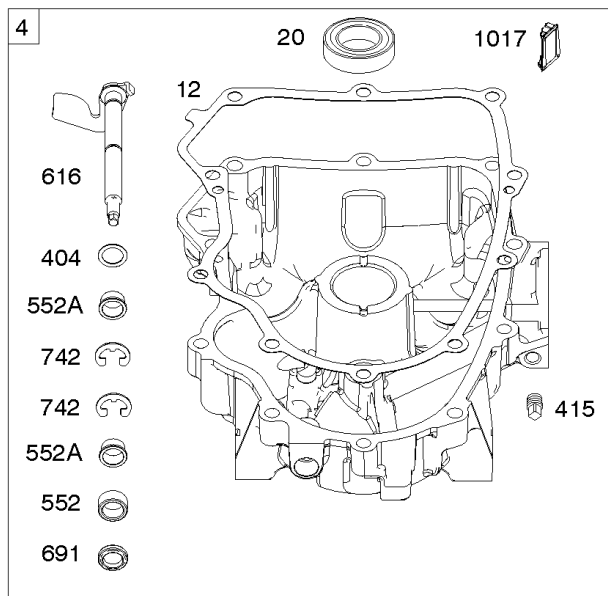

Engine Sump, Lubrication, Oil Cooler

REF NO	PART NO	QTY	DESCRIPTION
4	797502		SUMP, Engine
12	591911		GASKET, Crankcase
15	690946		PLUG, Oil Drain
20	795387		SEAL, Oil -(PTO Side)
22	694966		SCREW -(Crankcase Cover/Sump)
186	796532		CONNECTOR, Hose -(Oil Drain)
219	793338		GEAR, Governor
220	799772		WASHER -(Governor Gear)
221	841026		CUP, Governor
239	792028		SWITCH, Oil Pressure
287	697820		SCREW -(Dipstick Tube)
305	691005		SCREW -(Blower Housing)
400	796862		COOLER, Oil
404	690442		WASHER -(Governor Crank)
415	794903		PLUG -(Sump)
448	799103		BRACKET, Oil Cooler
512	796530		HOSE, Oil Drain
523	691036		DIPSTICK
524	691032		SEAL, O-Ring
525	691037		TUBE, Dipstick
552	796638		BUSHING, Governor Crank
552A	690553		BUSHING, Governor Crank
601A	841597		CLAMP, Hose
615	698290		RETAINER, Governor Shaft
616	691045		CRANK, Governor
691	790574		SEAL, Governor Shaft
742	690328		RETAINER, E Ring
750	796208		SCREW -(Oil Pump Cover)
829	799104		HOSE, Oil Cooler -(Oil Cooler Hose)
842	691031		SEAL, O-Ring -(Dipstick Tube)
847	499602		DIPSTICK/TUBE ASSEMBLY
943	796222		SEAL, O-Ring -(Oil Pump Cover)
965	796221		COVER, Oil Pump
1017	796214		SCREEN, Oil Pump
1024	794644		PUMP-OIL
1027	795890		FILTER, Oil -(Yellow)
1028	796864		ADAPTER, Oil Filter
1366	799131		DIVERTER, Oil Cooler
1373	695629		SCREW -(Oil Cooler Bracket)
1373A	799105		SCREW -(Oil Cooler Bracket)