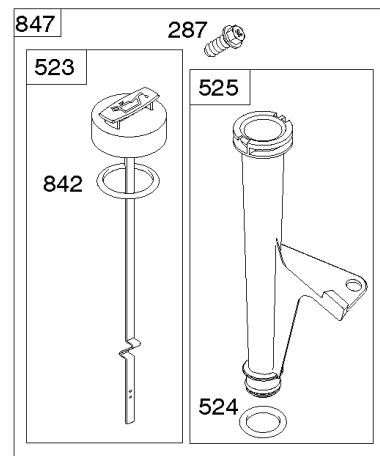

Engine Sump, Lubrication, Oil Cooler

REF NO	PART NO	QTY	DESCRIPTION
4	797502		SUMP, Engine
12	591911		GASKET, Crankcase
15	690946		PLUG, Oil Drain
20	795387		SEAL, Oil -(PTO Side)
22	694966		SCREW -(Crankcase Cover/Sump)
186	796532		CONNECTOR, Hose -(Oil Drain)
219	793338		GEAR, Governor
220	799772		WASHER -(Governor Gear)
221	841026		CUP, Governor
239	792028		SWITCH, Oil Pressure
287	697820		SCREW -(Dipstick Tube)
305	691005		SCREW -(Blower Housing)
400	796862		COOLER, Oil
404	690442		WASHER -(Governor Crank)
415	794903		PLUG -(Sump)
448	799103		BRACKET, Oil Cooler
512	796530		HOSE, Oil Drain
523	691036		DIPSTICK
524	691032		SEAL, O-Ring
525	691037		TUBE, Dipstick
552	796638		BUSHING, Governor Crank
552A	690553		BUSHING, Governor Crank
601A	841597		CLAMP, Hose
615	698290		RETAINER, Governor Shaft
616	691045		CRANK, Governor
691	790574		SEAL, Governor Shaft
742	690328		RETAINER, E Ring
750	796208		SCREW -(Oil Pump Cover)
829	799104		HOSE, Oil Cooler -(Oil Cooler Hose)
842	691031		SEAL, O-Ring -(Dipstick Tube)
847	499602		DIPSTICK/TUBE ASSEMBLY
943	796222		SEAL, O-Ring -(Oil Pump Cover)
965	796221		COVER, Oil Pump
1017	796214		SCREEN, Oil Pump
1024	794644		PUMP-OIL
1027	795890		FILTER, Oil -(Yellow)
1028	796864		ADAPTER, Oil Filter
1366	799131		DIVERTER, Oil Cooler
1373	695629		SCREW -(Oil Cooler Bracket)
1373A	799105		SCREW -(Oil Cooler Bracket)