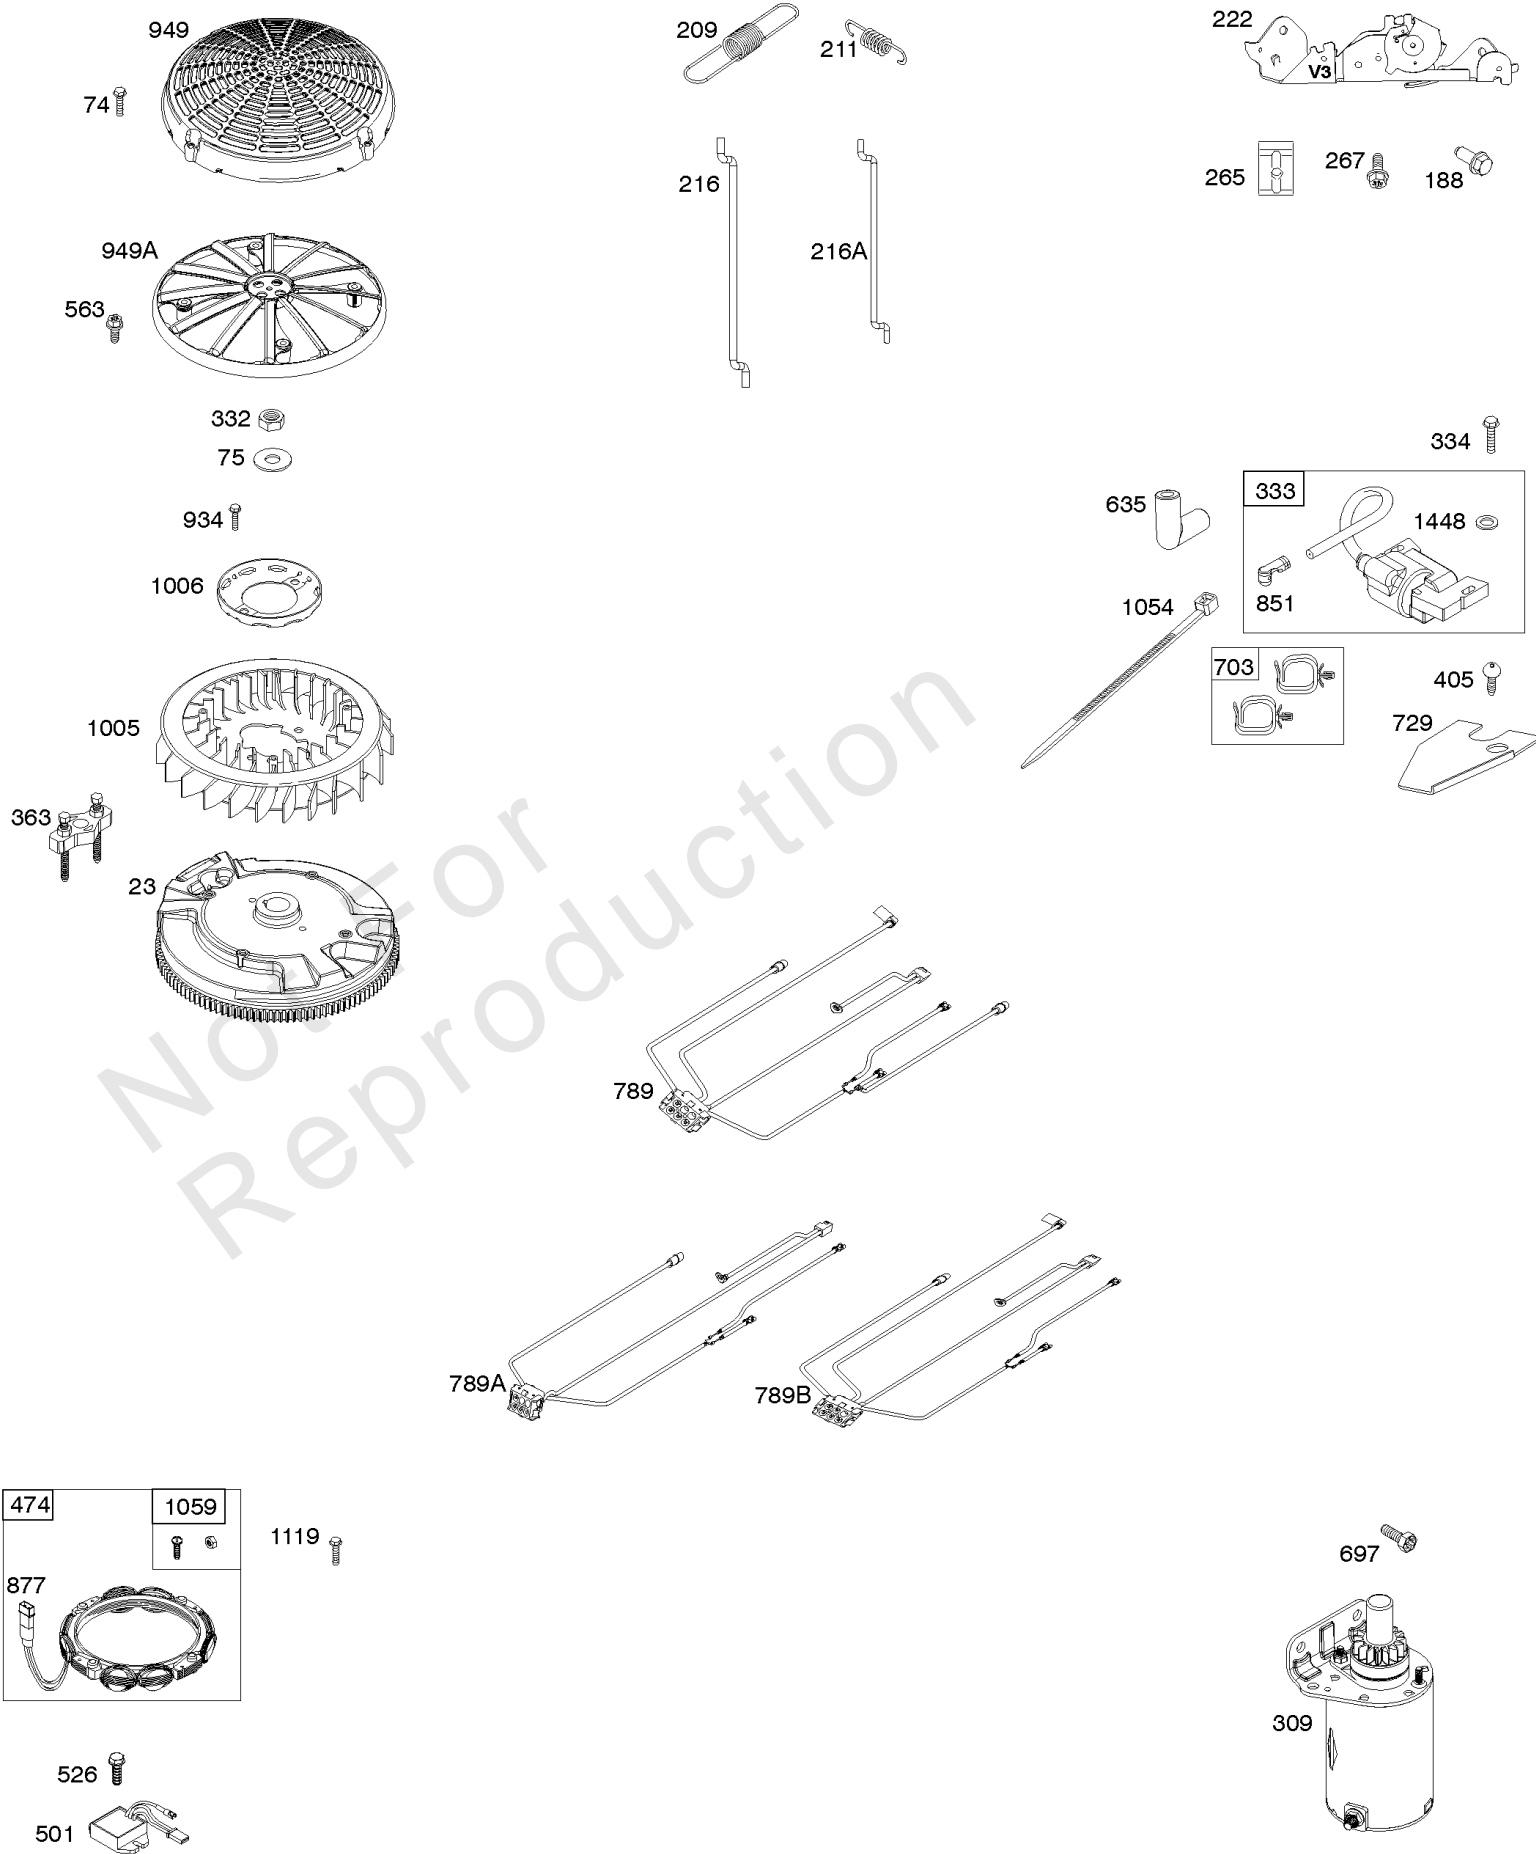

## Engine/Valve Gasket Set, Carburetor Overhaul Kit

REF NO	PART NO	QTY	DESCRIPTION
3	391086S		SEAL, Oil -(Magneto Side)
7	796851		GASKET, Cylinder Head
9	690937		GASKET, Breather
12	591911		GASKET, Crankcase
20	795387		SEAL, Oil -(PTO Side)
51	796876		GASKET, Intake
51A	690949		GASKET, Intake
104	694918		PIN, Float Hinge
105	808798		VALVE, Float Needle
121	799132		KIT, Carburetor Overhaul
122	798759		SPACER, Carburetor
137	690994		GASKET, Float Bowl
150	841649		GASKET, Nozzle
163	691001		GASKET, Air Cleaner
276	695410		WASHER, Sealing
358	799117		GASKET SET, Engine
524	691032		SEAL, O-Ring
633	690722		SEAL, Choke/Throttle Shaft
672	690234		GASKET, Carburetor Plate
691	790574		SEAL, Governor Shaft
842	691031		SEAL, O-Ring -(Dipstick Tube)
868	690968		SEAL, Valve
883	690970		GASKET, Exhaust
943	796222		SEAL, O-Ring -(Oil Pump Cover)
987	808183		SEAL, Choke/Throttle Shaft
1022	690971		GASKET, Rocker Cover
1095	694013		GASKET SET, Valve
1124	690988		SEAL, O-Ring -(Fuel Transfer Tube)
1124A	841653		SEAL, O-Ring -(Fuel Transfer Tube)