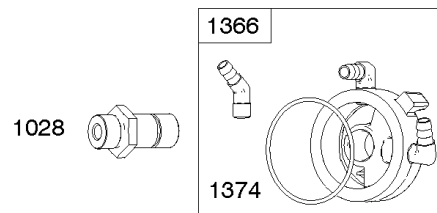

Engine Sump, Lubrication, Oil Cooler

REF NO	PART NO	QTY	DESCRIPTION
4	797502		SUMP, Engine
12	591911		GASKET, Crankcase
15	690946		PLUG, Oil Drain
20	795387		SEAL, Oil -(PTO Side)
22	694966		SCREW -(Crankcase Cover/Sump)
186	796532		CONNECTOR, Hose -(Oil Drain)
219	793338		GEAR, Governor
220	799772		WASHER -(Governor Gear)
221	841026		CUP, Governor
239	792028		SWITCH, Oil Pressure
287	697820		SCREW -(Dipstick Tube)
305	691005		SCREW -(Blower Housing)
400	796862		COOLER, Oil
404	690442		WASHER -(Governor Crank)
415	794903		PLUG -(Sump)
448	799103		BRACKET, Oil Cooler
512	796530		HOSE, Oil Drain
523	691036		DIPSTICK
524	691032		SEAL, O-Ring
525	691037		TUBE, Dipstick
552	796638		BUSHING, Governor Crank
552A	690553		BUSHING, Governor Crank
601A	841597		CLAMP, Hose
615	698290		RETAINER, Governor Shaft
616	691045		CRANK, Governor
691	790574		SEAL, Governor Shaft
742	690328		RETAINER, E Ring
750	796208		SCREW -(Oil Pump Cover)
829	799104		HOSE, Oil Cooler -(Oil Cooler Hose)
842	691031		SEAL, O-Ring -(Dipstick Tube)
847	499602		DIPSTICK/TUBE ASSEMBLY
943	796222		SEAL, O-Ring -(Oil Pump Cover)
965	796221		COVER, Oil Pump
1017	796214		SCREEN, Oil Pump
1024	794644		PUMP-OIL
1027	795890		FILTER, Oil -(Yellow)
1028	796864		ADAPTER, Oil Filter
1366	799131		DIVERTER, Oil Cooler
1373	695629		SCREW -(Oil Cooler Bracket)
1373A	799105		SCREW -(Oil Cooler Bracket)