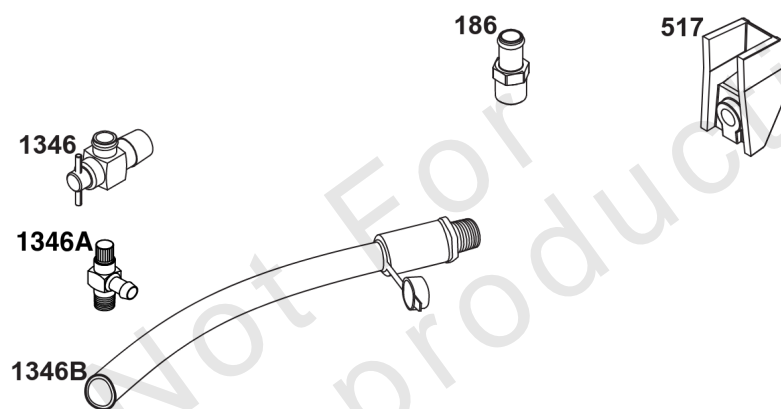

Lubrication

REF NO	PART NO	QTY	DESCRIPTION
186	796532	1	CONNECTOR, Hose -(Threaded Engine Block Connector for EZ-Oil Drain Hose) (Order hose separate)
239	690233	1	SWITCH, Oil Pressure -(2-4 PSI Normally-Closed Switch)
239A	491657S	1	SWITCH, Oil Pressure -(3-5 PSI Normally-Closed Switch)
239B	841281	1	SWITCH, Oil Pressure -(7-10 PSI Normally-Closed Switch)
239C	694115	1	SWITCH, Oil Pressure -(9-13 PSI Normally-Closed Switch)
239D	697049	1	SWITCH, Oil Pressure -(3-6 PSI Normally-Open Switch)
295B	594271	1	ADAPTER, Remote Oil Filter -(Remote Oil Filter Kit)
512	594200	1	HOSE, Oil Drain -(EZ-Oil Drain Hose, 10.5") (Order threaded engine block connector separate)
512	593635	1	HOSE, Oil Drain -(EZ-Oil Drain Hose, 13.75") (Order threaded engine block connector separate)
512B	1723165SM	1	HOSE, Oil Drain, 10-1/2" Long, 3/8-18 Fittings -(10.5")
512C	5048681SM	1	HOSE, OIL DRAIN -(12.5")
517	593633	1	RETAINER, Oil Drain
601	841597	4	CLAMP, Hose
1013	690954	1	NIPPLE, Oil Filter
1346	844802	1	VALVE, Oil Drain Shut Off
1346A	492031	1	VALVE, Oil Drain Shut Off
1346B	5401WEB	1	VALVE, Oil Drain Shut Off -(1/4 Turn Oil Drain Valve with Hose)
1374	796863	1	SEAL, O-Ring
1505	100169		OIL-1QT VANGUARD (CASE) -(1 qt. Bottle)
1505A	100170		OIL-5QT VANGUARD (CASE) -(5 qt. Bottle)