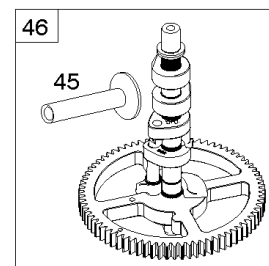

## Cylinder, Crankshaft, Camshaft, Air Guides

REF NO	PART NO	QTY	DESCRIPTION
1	591696		CYLINDER ASSEMBLY
2	797673		KIT, Bushing/Seal -(Magneto Side)
3	391086S		SEAL, Oil -(Magneto Side)
8	792185		BREATHER ASSEMBLY
9	690937		GASKET, Breather
10	691108		SCREW -(Breather Assembly)
11	792184		TUBE-BREATHER
16	796855		CRANKSHAFT
24	796335		KEY, Flywheel
25	796909		PISTON ASSEMBLY -(Standard)
25	796910		PISTON ASSEMBLY -(.020 Oversize)
26	796911		SET, Ring -(Standard)
26	796912		SET, Ring -(.020 Oversize)
27	690975		LOCK, Piston Pin
28	696581		PIN, Piston -(Standard)
29	796209		ROD, Connecting
32	690976		SCREW -(Connecting Rod)
45	690977		TAPPET, Valve
46	797242		CAMSHAFT
212	695238		LINK, Throttle
227	798856		LEVER, Governor Control
250	690957		RETAINER, Breather
252	794389		COLLECTOR-OIL
306	796852		SHIELD-CYLINDER -(Cylinder #1)
306A	591666		SHIELD-CYLINDER -(Cylinder #2)
307	691003		SCREW -(Cylinder Shield)
307A	691108		SCREW -(Cylinder Shield)
377	690979		KEY, Woodruff
405	697820		SCREW -(Back Plate)
447	691003		SCREW -(Air Guide Cover)
505	691029		NUT -(Governor Control Lever)
562	690311		BOLT -(Governor Control Lever)
573	790444		PLATE, Back
718	690959		PIN, Locating
741	690980		GEAR, Timing
850	100106		SEALANT, Liquid
865	591667		COVER, Air Guide -(Valley)
1036	----		Label-Emissions -(Available From A Briggs & Stratton Authorized Dealer)

## ***Cylinder, Crankshaft, Camshaft, Air Guides***

---

<b>REF NO</b>	<b>PART NO</b>	<b>QTY</b>	<b>DESCRIPTION</b>
1058	279348TRI		MANUAL, Operator's
1319	794467		LABEL, Warning
1319A	797669		LABEL, Warning