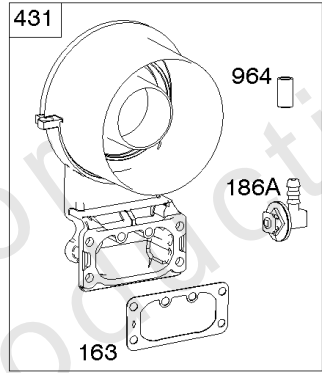

Model Components	Page
Blower Housing, Air Cleaner.	4
Carburetor, Fuel Supply.	6
Cylinder Head, Rocker Arm Cover, Intake Manifold.	10
Cylinder, Crankshaft, Camshaft, Air Guides.	14
ECU Module.	18
Engine Sump, Lubrication, Oil Cooler.	20
Engine/Valve Gasket Set, Carburetor Overhaul Kit.	24
Flywheel, Controls, Wire Harness, Alternator, Starter.	26
Replacement Engine - US & Canada.	28
Model 40, 44 & 49 Engine Accessories Catalog.	29
Maintenance Kits.	30
Engine Mounted Below Deck Mufflers.	32
Engine Mounted Above Deck Mufflers.	34
Spark Arrester/Deflector.	36
Lubrication.	38
Implement Mounted Above Deck Mufflers.	40
Exhaust/Muffler Configurations.	42
Electrical.	44
Flywheel Guards.	46
Speed Control.	48
Muffler Mounting Hardware.	50

Not For
Reproduction