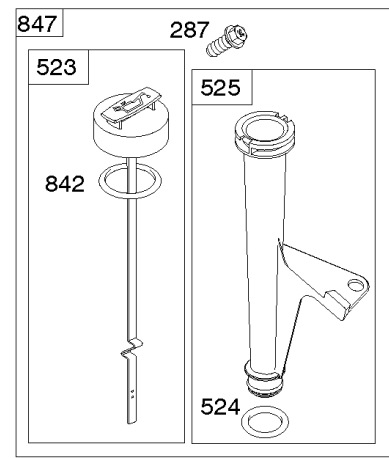

Engine Sump, Lubrication, Oil Cooler

REF NO	PART NO	QTY	DESCRIPTION
4	797502		SUMP, Engine
12	591911		GASKET, Crankcase
15	690946		PLUG, Oil Drain
20	795387		SEAL, Oil -(PTO Side)
22	694966		SCREW -(Crankcase Cover/Sump)
186	796532		CONNECTOR, Hose -(Oil Drain)
219	793338		GEAR, Governor
220	799772		WASHER -(Governor Gear)
221	841026		CUP, Governor
239	792028		SWITCH, Oil Pressure
287	697820		SCREW -(Dipstick Tube)
305	691005		SCREW -(Blower Housing)
400	796862		COOLER, Oil
404	690442		WASHER -(Governor Crank)
415	794903		PLUG -(Sump)
448	799103		BRACKET, Oil Cooler
512	796530		HOSE, Oil Drain
523	691036		DIPSTICK
524	691032		SEAL, O-Ring
525	691037		TUBE, Dipstick
552	796638		BUSHING, Governor Crank
552A	690553		BUSHING, Governor Crank
601A	841597		CLAMP, Hose
615	698290		RETAINER, Governor Shaft
616	691045		CRANK, Governor
691	790574		SEAL, Governor Shaft
742	690328		RETAINER, E Ring
750	796208		SCREW -(Oil Pump Cover)
829	799104		HOSE, Oil Cooler -(Oil Cooler Hose)
842	691031		SEAL, O-Ring -(Dipstick Tube)
847	499602		DIPSTICK/TUBE ASSEMBLY
943	796222		SEAL, O-Ring -(Oil Pump Cover)
965	796221		COVER, Oil Pump
1017	796214		SCREEN, Oil Pump
1024	794644		PUMP-OIL
1027	795890		FILTER, Oil -(Yellow)
1028	796864		ADAPTER, Oil Filter
1366	799131		DIVERTER, Oil Cooler
1373	695629		SCREW -(Oil Cooler Bracket)
1373A	799105		SCREW -(Oil Cooler Bracket)