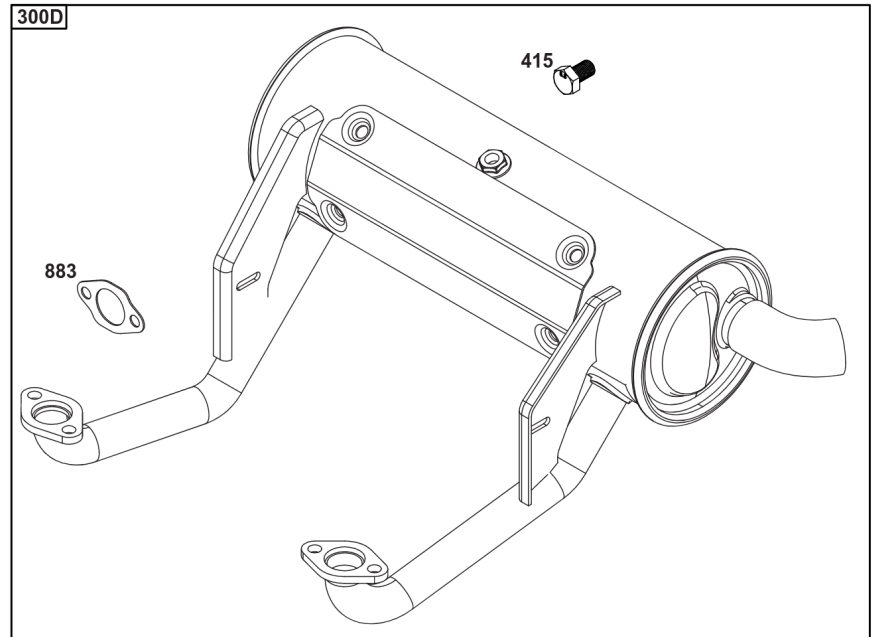

Engine Mounted Above Deck Mufflers

Not For
Reproduction

Engine Mounted Above Deck Mufflers

REF NO	PART NO	QTY	DESCRIPTION
300C	595138	1	MUFFLER -(Oil Filter Side Outlet) (Self-Supporting) (O2 Sensor Port)
300D	595139	1	MUFFLER -(Starter Side Outlet) (Self-Supporting) (O2 Sensor Port)
415	596859	1	PLUG -(O2 Sensor Port)
883	594365	2	GASKET, Exhaust

Not For Reproduction