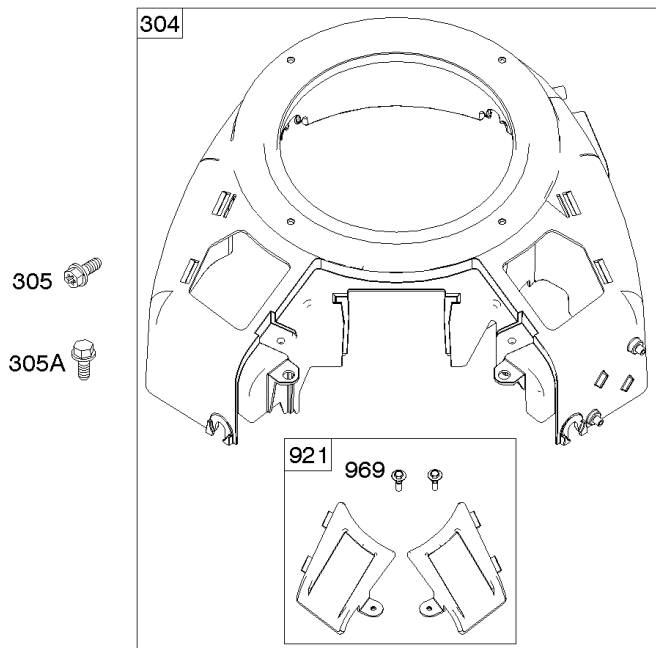

Model Components	Page
Blower Housing, Air Cleaner.	4
Carburetor, Fuel Supply.	6
Cylinder Head, Rocker Arm Cover, Intake Manifold.	10
Cylinder, Crankshaft, Camshaft, Air Guides.	14
ECU Module.	18
Engine Sump, Lubrication, Oil Cooler.	20
Engine/Valve Gasket Set, Carburetor Overhaul Kit.	24
Flywheel, Controls, Wire Harness, Alternator, Starter.	26
Replacement Engine - US & Canada.	28
Model 40, 44 & 49 Engine Accessories Catalog.	29
Maintenance Kits.	30
Engine Mounted Below Deck Mufflers.	32
Engine Mounted Above Deck Mufflers.	34
Spark Arrester/Deflector.	36
Lubrication.	38
Implement Mounted Above Deck Mufflers.	40
Exhaust/Muffler Configurations.	42
Electrical.	44
Flywheel Guards.	46
Speed Control.	48
Muffler Mounting Hardware.	50

Not For
Reproduction