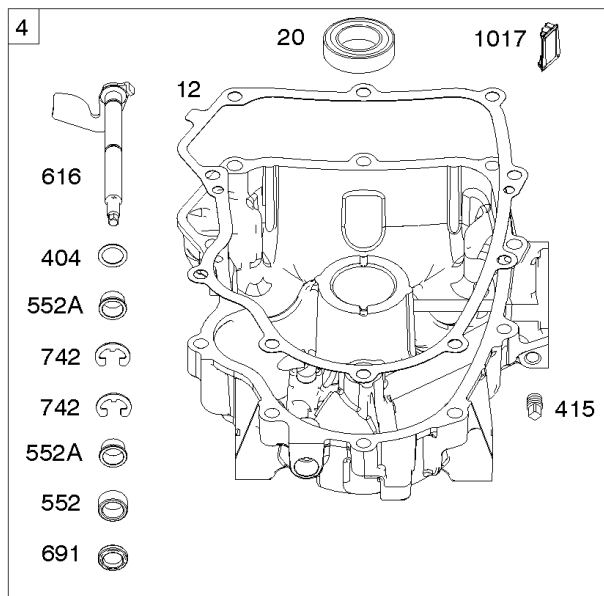

Engine Sump, Lubrication, Oil Cooler

REF NO	PART NO	QTY	DESCRIPTION
4	797502		SUMP, Engine
12	591911		GASKET, Crankcase
15	690946		PLUG, Oil Drain
20	795387		SEAL, Oil -(PTO Side)
22	694966		SCREW -(Crankcase Cover/Sump)
186	796532		CONNECTOR, Hose -(Oil Drain)
219	793338		GEAR, Governor
220	799772		WASHER -(Governor Gear)
221	841026		CUP, Governor
239	792028		SWITCH, Oil Pressure
287	697820		SCREW -(Dipstick Tube)
305	691005		SCREW -(Blower Housing)
400	796862		COOLER, Oil
404	690442		WASHER -(Governor Crank)
415	794903		PLUG -(Sump)
448	799103		BRACKET, Oil Cooler
512	796530		HOSE, Oil Drain
523	691036		DIPSTICK
524	691032		SEAL, O-Ring
525	691037		TUBE, Dipstick
552	796638		BUSHING, Governor Crank
552A	690553		BUSHING, Governor Crank
601A	841597		CLAMP, Hose
615	698290		RETAINER, Governor Shaft
616	691045		CRANK, Governor
691	790574		SEAL, Governor Shaft
742	690328		RETAINER, E Ring
750	796208		SCREW -(Oil Pump Cover)
829	799104		HOSE, Oil Cooler -(Oil Cooler Hose)
842	691031		SEAL, O-Ring -(Dipstick Tube)
847	499602		DIPSTICK/TUBE ASSEMBLY
943	796222		SEAL, O-Ring -(Oil Pump Cover)
965	796221		COVER, Oil Pump
1017	796214		SCREEN, Oil Pump
1024	794644		PUMP-OIL
1027	795890		FILTER, Oil -(Yellow)
1028	796864		ADAPTER, Oil Filter
1366	799131		DIVERTER, Oil Cooler
1373	695629		SCREW -(Oil Cooler Bracket)
1373A	799105		SCREW -(Oil Cooler Bracket)