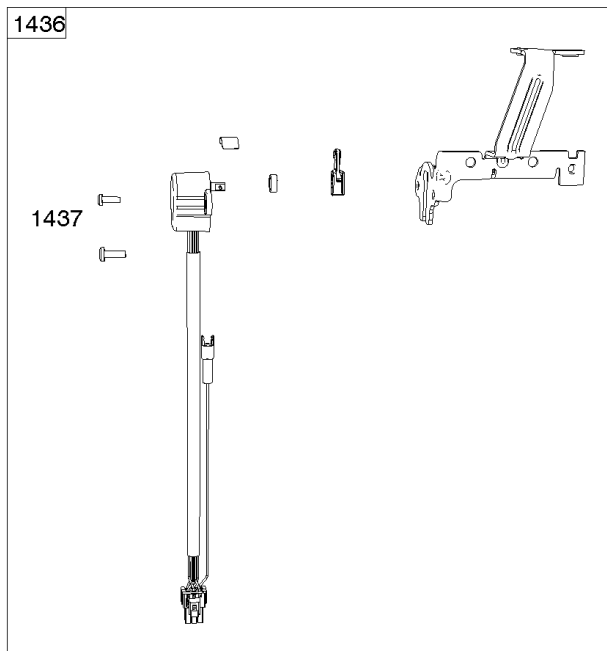

ECU Module

REF NO	PART NO	QTY	DESCRIPTION
318	691127		SCREW -(Mounting Bracket)
318A	792629		SCREW -(Mounting Bracket) (Electronic Choke Module To Mounting Bracket)
493	797176		BRACKET, Mounting -(Electronic Choke)
640	796913		WIRE ASSEMBLY -(Thermistor)
789C	796914		HARNESS, Wiring
1436	799108		MOTOR, Stepper/Bracket
1437	699891		SCREW -(Stepper/Bracket Motor)
1438	796352S		MODULE, Electronic Choke
1439	794904		SCREW -(Thermistor Wire Assembly)

Not For Reproduction