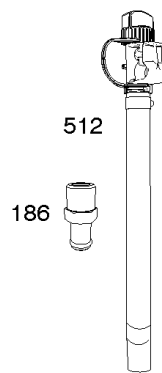

Engine Sump, Lubrication, Oil Cooler

REF NO	PART NO	QTY	DESCRIPTION
4	797502		SUMP, Engine
12	591911		GASKET, Crankcase
15	690946		PLUG, Oil Drain
20	795387		SEAL, Oil -(PTO Side)
22	694966		SCREW -(Crankcase Cover/Sump)
186	796532		CONNECTOR, Hose -(Oil Drain)
219	793338		GEAR, Governor
220	799772		WASHER -(Governor Gear)
221	841026		CUP, Governor
239	792028		SWITCH, Oil Pressure
287	697820		SCREW -(Dipstick Tube)
305	691005		SCREW -(Blower Housing)
400	796862		COOLER, Oil
404	690442		WASHER -(Governor Crank)
415	794903		PLUG -(Sump)
448	799103		BRACKET, Oil Cooler
512	796530		HOSE, Oil Drain
523	691036		DIPSTICK
524	691032		SEAL, O-Ring
525	691037		TUBE, Dipstick
552	796638		BUSHING, Governor Crank
552A	690553		BUSHING, Governor Crank
601A	841597		CLAMP, Hose
615	698290		RETAINER, Governor Shaft
616	691045		CRANK, Governor
691	790574		SEAL, Governor Shaft
742	690328		RETAINER, E Ring
750	796208		SCREW -(Oil Pump Cover)
829	799104		HOSE, Oil Cooler -(Oil Cooler Hose)
842	691031		SEAL, O-Ring -(Dipstick Tube)
847	499602		DIPSTICK/TUBE ASSEMBLY
943	796222		SEAL, O-Ring -(Oil Pump Cover)
965	796221		COVER, Oil Pump
1017	796214		SCREEN, Oil Pump
1024	794644		PUMP-OIL
1027	795890		FILTER, Oil -(Yellow)
1028	796864		ADAPTER, Oil Filter
1366	799131		DIVERTER, Oil Cooler
1373	695629		SCREW -(Oil Cooler Bracket)
1373A	799105		SCREW -(Oil Cooler Bracket)