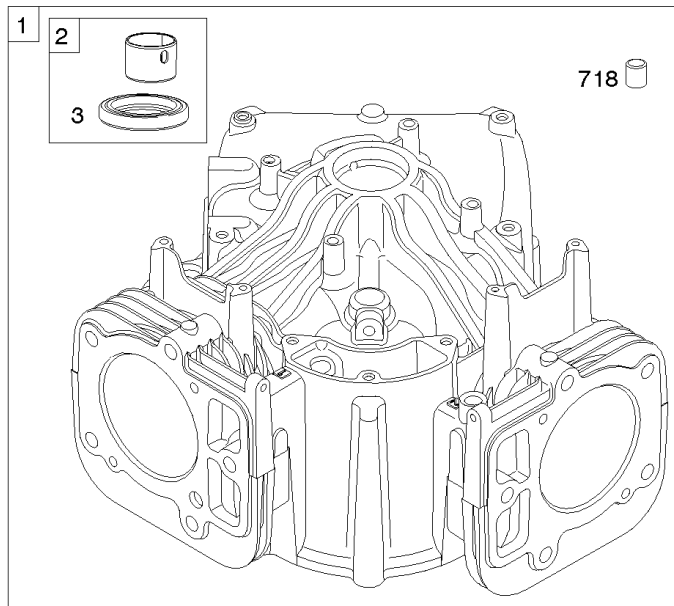

## Cylinder, Crankshaft, Camshaft, Air Guides

REF NO	PART NO	QTY	DESCRIPTION
1	591696		CYLINDER ASSEMBLY
2	797673		KIT, Bushing/Seal -(Magneto Side)
3	391086S		SEAL, Oil -(Magneto Side)
8	792185		BREATHER ASSEMBLY
9	690937		GASKET, Breather
10	691108		SCREW -(Breather Assembly)
11	792184		TUBE-BREATHER
16	796855		CRANKSHAFT
24	796335		KEY, Flywheel
25	796909		PISTON ASSEMBLY -(Standard)
25	796910		PISTON ASSEMBLY -(.020 Oversize)
26	796911		SET, Ring -(Standard)
26	796912		SET, Ring -(.020 Oversize)
27	690975		LOCK, Piston Pin
28	696581		PIN, Piston -(Standard)
29	796209		ROD, Connecting
32	690976		SCREW -(Connecting Rod)
45	690977		TAPPET, Valve
46	797242		CAMSHAFT
212	695238		LINK, Throttle
227	798856		LEVER, Governor Control
250	690957		RETAINER, Breather
252	794389		COLLECTOR-OIL
306	796852		SHIELD-CYLINDER -(Cylinder #1)
306A	591666		SHIELD-CYLINDER -(Cylinder #2)
307	691003		SCREW -(Cylinder Shield)
307A	691108		SCREW -(Cylinder Shield)
377	690979		KEY, Woodruff
405	697820		SCREW -(Back Plate)
447	691003		SCREW -(Air Guide Cover)
505	691029		NUT -(Governor Control Lever)
562	690311		BOLT -(Governor Control Lever)
573	790444		PLATE, Back
718	690959		PIN, Locating
741	690980		GEAR, Timing
850	100106		SEALANT, Liquid
865	591667		COVER, Air Guide -(Valley)
1036	----		Label-Emissions -(Available From A Briggs & Stratton Authorized Dealer)