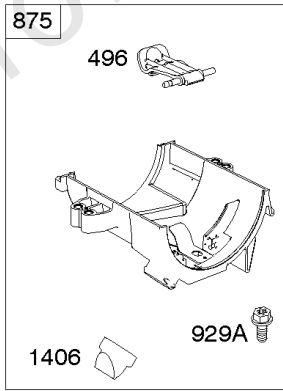

Model Components	Page
Blower Housing, Air Cleaner.	4
Carburetor, Fuel Supply.	6
Cylinder Head, Rocker Arm Cover, Intake Manifold.	10
Cylinder, Crankshaft, Camshaft, Air Guides.	14
ECU Module.	18
Engine Sump, Lubrication, Oil Cooler.	20
Engine/Valve Gasket Set, Carburetor Overhaul Kit.	24
Flywheel, Controls, Wire Harness, Alternator, Starter.	26
Replacement Engine - US & Canada.	28
Model 40, 44 & 49 Engine Accessories Catalog.	29
Maintenance Kits.	30
Engine Mounted Below Deck Mufflers.	32
Engine Mounted Above Deck Mufflers.	34
Spark Arrester/Deflector.	36
Lubrication.	38
Implement Mounted Above Deck Mufflers.	40
Exhaust/Muffler Configurations.	42
Electrical.	44
Flywheel Guards.	46
Speed Control.	48
Muffler Mounting Hardware.	50

Not For
Reproduction