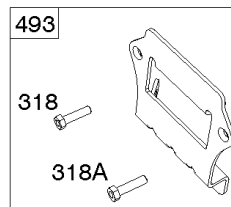

ECU Module

REF NO	PART NO	QTY	DESCRIPTION
318	691127		SCREW -(Mounting Bracket)
318A	792629		SCREW -(Mounting Bracket) (Electronic Choke Module To Mounting Bracket)
493	797176		BRACKET, Mounting -(Electronic Choke)
640	796913		WIRE ASSEMBLY -(Thermistor)
789C	796914		HARNESS, Wiring
1436	799108		MOTOR, Stepper/Bracket
1437	699891		SCREW -(Stepper/Bracket Motor)
1438	796352S		MODULE, Electronic Choke
1439	794904		SCREW -(Thermistor Wire Assembly)

Not For Reproduction