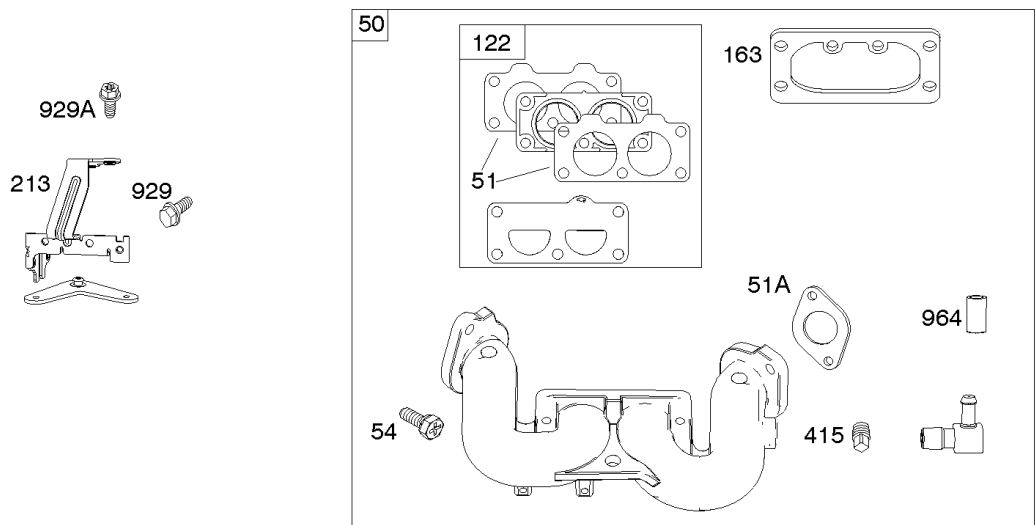

Cylinder Head, Rocker Arm Cover, Intake Manifold

Mfg. No: 49T777-0003-G1

Cylinder Head, Rocker Arm Cover, Intake Manifold

REF NO	PART NO	QTY	DESCRIPTION
5	799088		HEAD, Cylinder -(Cylinder #1)
5A	799089		HEAD, Cylinder -(Cylinder #2)
7	796851		GASKET, Cylinder Head
13	793988		SCREW -(Cylinder Head)
33	793557		VALVE, Exhaust
34	793556		VALVE, Intake
35	694865		SPRING, Valve -(Intake)
36	694865		SPRING, Valve -(Exhaust)
42	499586		KEEPER, Valve
45	690977		TAPPET, Valve
50	797503		MANIFOLD, Intake
51	796876		GASKET, Intake
51A	690949		GASKET, Intake
53	690951		STUD -(Carburetor)
54	699816		SCREW -(Intake Manifold)
122	798759		SPACER, Carburetor
163	691001		GASKET, Air Cleaner
192	690083		ADJUSTER, Rocker Arm
213	799510		BRACKET, Choke Control
337	491055S		PLUG, Spark
337	84007216		PLUG, SPARK -(China Only)
383	19576S		WRENCH, Spark Plug
415	794903		PLUG -(Sump)
613	690341		SCREW -(Muffler)
635	692076		BOOT, Spark Plug
654	690958		NUT -(Carburetor)
798	697890		SCREW -(Rocker Arm)
868	690968		SEAL, Valve
883	690970		GASKET, Exhaust
914	691127		SCREW -(Rocker Cover)
918A	596163		HOSE, Vacuum -Used Before Code Date 19091800
918A	593641		HOSE, Vacuum -Used After Code Date 19091700
929	691003		SCREW -(Choke Control Bracket)
929A	794904		SCREW -(Choke Control Bracket)
964	799159		CAP, Connector
1022	690971		GASKET, Rocker Cover
1023	793146		COVER, Rocker -(Cylinder #1)
1023A	499600		COVER, Rocker -(Cylinder #2)