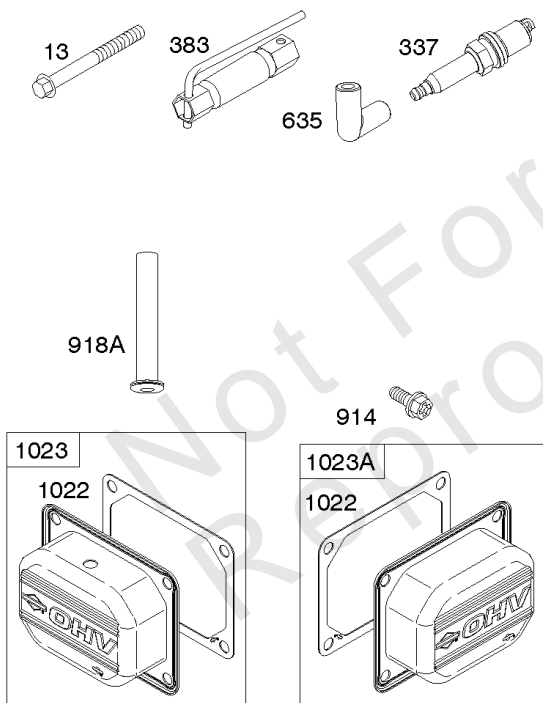

Carburetor, Fuel Supply

REF NO	PART NO	QTY	DESCRIPTION
51A	690949		GASKET, Intake
93	845864		BUSHING, Throttle Shaft
95	690718		SCREW -(Throttle Valve)
98	699721		KIT, Idle Speed
104	694918		PIN, Float Hinge
105	808798		VALVE, Float Needle
108	699723		VALVE, Choke
117	842082		JET, Main -(Standard)
118	842081		JET, Main -(High Altitude)
122	798759		SPACER, Carburetor
125	799511		CARBURETOR
130	796875		VALVE, Throttle
131	796872		KIT, Throttle Shaft
133	699724		FLOAT, Carburetor
135	699729		TUBE, Fuel Transfer
137	690994		GASKET, Float Bowl
141	799112		KIT, Choke Shaft
142	796871		NOZZLE, Carburetor
150	841649		GASKET, Nozzle
163	691001		GASKET, Air Cleaner
186A	799158		CONNECTOR, Hose -(EVAP)
186B	845141		CONNECTOR, Hose -(EVAP)
187	791766		LINE, Fuel -(Cut To Required Length)
217	799771		SPRING, Choke Return
231	690718		SCREW -(Choke Valve)
240	695666		FILTER, Fuel
276	695410		WASHER, Sealing
385	797409		SCREW -(Fuel Pump) (Fuel Pump Mounted To Blower Housing)
387	808656		PUMP, Fuel
418	795912		PLATE, Carburetor Cover
601	691038		CLAMP, Hose
633	690722		SEAL, Choke/Throttle Shaft
672	690234		GASKET, Carburetor Plate
918	799160		HOSE, Vacuum
947	798779		SOLENOID, Fuel
964	799159		CAP, Connector
975	799114		BOWL, Float
987	808183		SEAL, Choke/Throttle Shaft
1124	690988		SEAL, O-Ring -(Fuel Transfer Tube)
1124A	841653		SEAL, O-Ring -(Fuel Transfer Tube)
1126	690991		SCREW -(Fuel Transfer Tube)
1127	695407		SCREW -(Float Bowl) (Float Bowl to Carburetor Body)
1128	690990		SCREW -(Carburetor Nozzle)

Carburetor, Fuel Supply

REF NO	PART NO	QTY	DESCRIPTION
1169	690990		SCREW -(Carburetor Cover Plate)

Not For Reproduction

Cylinder Head, Rocker Arm Cover, Intake Manifold

Mfg. No: 49T777-0002-G1

Cylinder Head, Rocker Arm Cover, Intake Manifold