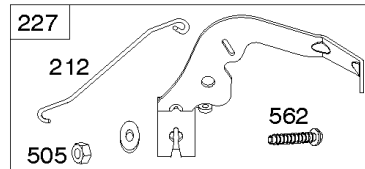

Not For Reproduction

1319 WARNING LABEL

REQUIRED when replacing parts with warning labels affixed.

1319A WARNING LABEL

REQUIRED when replacing parts with warning labels affixed.

1058 OPERATOR'S MANUAL

1036 EMISSIONS LABEL

Cylinder, Crankshaft, Camshaft, Air Guides

REF NO	PART NO	QTY	DESCRIPTION
1	591696		CYLINDER ASSEMBLY
2	797673		KIT, Bushing/Seal -(Magneto Side)
3	391086S		SEAL, Oil -(Magneto Side)
8	792185		BREATHER ASSEMBLY
9	690937		GASKET, Breather
10	691108		SCREW -(Breather Assembly)
11	792184		TUBE-BREATHER
16	796855		CRANKSHAFT
24	796335		KEY, Flywheel
25	796909		PISTON ASSEMBLY -(Standard)
25	796910		PISTON ASSEMBLY -(.020 Oversize)
26	796911		SET, Ring -(Standard)
26	796912		SET, Ring -(.020 Oversize)
27	690975		LOCK, Piston Pin
28	696581		PIN, Piston -(Standard)
29	796209		ROD, Connecting
32	690976		SCREW -(Connecting Rod)
45	690977		TAPPET, Valve
46	797242		CAMSHAFT
212	695238		LINK, Throttle
227	798856		LEVER, Governor Control
250	690957		RETAINER, Breather
252	794389		COLLECTOR-OIL
306	796852		SHIELD-CYLINDER -(Cylinder #1)
306A	591666		SHIELD-CYLINDER -(Cylinder #2)
307	691003		SCREW -(Cylinder Shield)
307A	691108		SCREW -(Cylinder Shield)
377	690979		KEY, Woodruff
405	697820		SCREW -(Back Plate)
447	691003		SCREW -(Air Guide Cover)
505	691029		NUT -(Governor Control Lever)
562	690311		BOLT -(Governor Control Lever)
573	790444		PLATE, Back
718	690959		PIN, Locating
741	690980		GEAR, Timing
850	100106		SEALANT, Liquid
865	591667		COVER, Air Guide -(Valley)
1036	-----		Label-Emissions -(Available From A Briggs & Stratton Authorized Dealer)