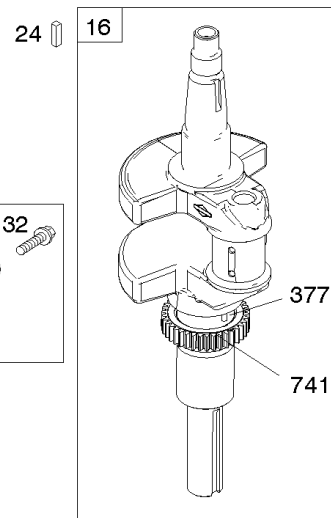

1319 WARNING LABEL

WARNING
Read and follow Operating Instructions before starting engine.
Operate in a well-ventilated area. Do not breathe engine exhaust.
Do not use flammable liquids for cleaning.
Do not use flammable liquids for cleaning.
Do not use flammable liquids for cleaning.
Do not use flammable liquids for cleaning.

REQUIRED when replacing parts with warning labels affixed.

1319A WARNING LABEL

REQUIRED when replacing parts with warning labels affixed.

1058 OPERATOR'S MANUAL

1036 EMISSIONS LABEL