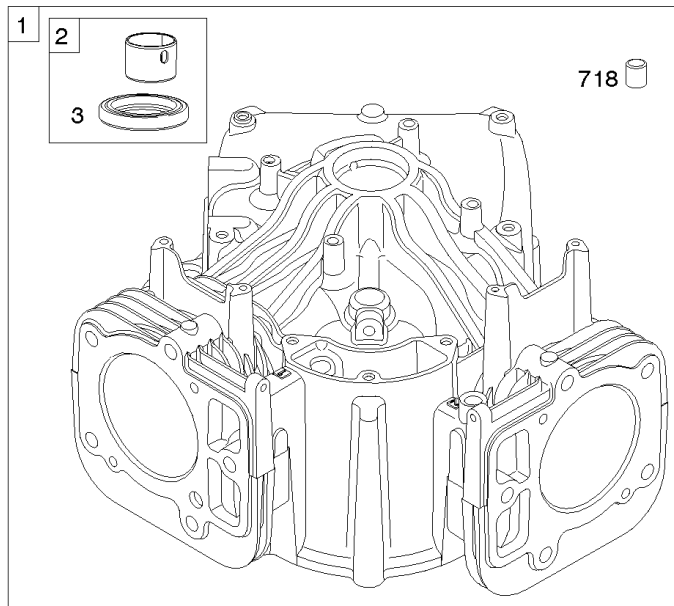

Cylinder Head, Rocker Arm Cover, Intake Manifold

Mfg. No: 49T777-0002-G1

Cylinder Head, Rocker Arm Cover, Intake Manifold

REF NO	PART NO	QTY	DESCRIPTION
1026A	690982		ROD, Push -(Aluminum)
1029	690972		ARM, Rocker
1029A	807323		ARM, Rocker
1100	791959		PIVOT, Rocker Arm

Cylinder, Crankshaft, Camshaft, Air Guides

REF NO	PART NO	QTY	DESCRIPTION
1	591696		CYLINDER ASSEMBLY
2	797673		KIT, Bushing/Seal -(Magneto Side)
3	391086S		SEAL, Oil -(Magneto Side)
8	792185		BREATHER ASSEMBLY
9	690937		GASKET, Breather
10	691108		SCREW -(Breather Assembly)
11	792184		TUBE-BREATHER
16	796855		CRANKSHAFT
24	796335		KEY, Flywheel
25	796909		PISTON ASSEMBLY -(Standard)
25	796910		PISTON ASSEMBLY -(.020 Oversize)
26	796911		SET, Ring -(Standard)
26	796912		SET, Ring -(.020 Oversize)
27	690975		LOCK, Piston Pin
28	696581		PIN, Piston -(Standard)
29	796209		ROD, Connecting
32	690976		SCREW -(Connecting Rod)
45	690977		TAPPET, Valve
46	797242		CAMSHAFT
212	695238		LINK, Throttle
227	798856		LEVER, Governor Control
250	690957		RETAINER, Breather
252	794389		COLLECTOR-OIL
306	796852		SHIELD-CYLINDER -(Cylinder #1)
306A	591666		SHIELD-CYLINDER -(Cylinder #2)
307	691003		SCREW -(Cylinder Shield)
307A	691108		SCREW -(Cylinder Shield)
377	690979		KEY, Woodruff
405	697820		SCREW -(Back Plate)
447	691003		SCREW -(Air Guide Cover)
505	691029		NUT -(Governor Control Lever)
562	690311		BOLT -(Governor Control Lever)
573	790444		PLATE, Back
718	690959		PIN, Locating
741	690980		GEAR, Timing
850	100106		SEALANT, Liquid
865	591667		COVER, Air Guide -(Valley)
1036	-----		Label-Emissions -(Available From A Briggs & Stratton Authorized Dealer)