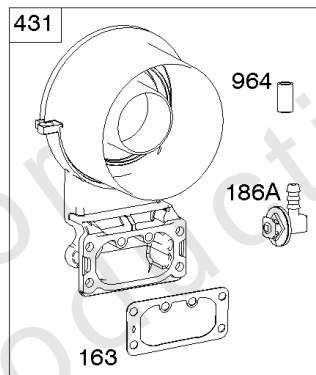

Blower Housing, Air Cleaner

REF NO	PART NO	QTY	DESCRIPTION
163	691001		GASKET, Air Cleaner
186A	799158		CONNECTOR, Hose -(EVAP)
186B	845141		CONNECTOR, Hose -(EVAP)
304	799957		HOUSING, Blower
305	691005		SCREW -(Blower Housing)
305A	557049		SCREW -(Blower Housing) Blower Housing To Air Cleaner Base
411	698304		SCREW -(Air Cleaner Base to Air Cleaner Bracket)
431	799097		ELBOW, Intake
445	798897		FILTER, A/C Cartridge
467	790697		KNOB, Air Cleaner Cover
496	799095		LEVER, Air Cleaner Filter
875	799094		BASE, Air Cleaner
918	799160		HOSE, Vacuum
921	592782		COVER, Blower Housing
929A	794904		SCREW -(Choke Control Bracket)
964	799159		CAP, Connector
968	799102		COVER, Air Cleaner
969	799093		SCREW -(Blower Housing Cover)
1406	799096		VALVE, Debris