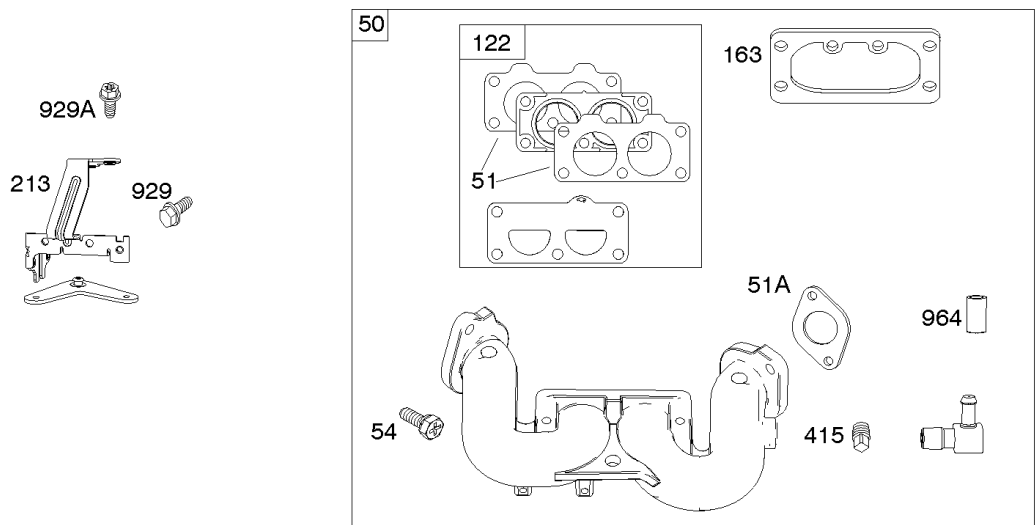

Cylinder Head, Rocker Arm Cover, Intake Manifold

REF NO	PART NO	QTY	DESCRIPTION
5	799088		HEAD, Cylinder -(Cylinder #1)
5A	799089		HEAD, Cylinder -(Cylinder #2)
7	796851		GASKET, Cylinder Head
13	793988		SCREW -(Cylinder Head)
33	793557		VALVE, Exhaust
34	793556		VALVE, Intake
35	694865		SPRING, Valve -(Intake)
36	694865		SPRING, Valve -(Exhaust)
42	499586		KEEPER, Valve
45	690977		TAPPET, Valve
50	797503		MANIFOLD, Intake
51	796876		GASKET, Intake
51A	690949		GASKET, Intake
53	690951		STUD -(Carburetor)
54	699816		SCREW -(Intake Manifold)
122	798759		SPACER, Carburetor
163	691001		GASKET, Air Cleaner
192	690083		ADJUSTER, Rocker Arm
213	799510		BRACKET, Choke Control
337	792015		PLUG, Spark
383	19576S		WRENCH, Spark Plug
415	794903		PLUG -(Sump)
613	690341		SCREW -(Muffler)
635	692076		BOOT, Spark Plug
654	690958		NUT -(Carburetor)
798	697890		SCREW -(Rocker Arm)
868	690968		SEAL, Valve
883	690970		GASKET, Exhaust
914	691127		SCREW -(Rocker Cover)
918A	596163		HOSE, Vacuum -Used Before Code Date 19091800
918A	593641		HOSE, Vacuum -Used After Code Date 19091700
929	691003		SCREW -(Choke Control Bracket)
929A	794904		SCREW -(Choke Control Bracket)
964	799159		CAP, Connector
1022	690971		GASKET, Rocker Cover
1023	793146		COVER, Rocker -(Cylinder #1)
1023A	499600		COVER, Rocker -(Cylinder #2)
1026	690981		ROD, Push -(Steel)

Cylinder Head, Rocker Arm Cover, Intake Manifold

Mfg. No: 49T777-0002-G1