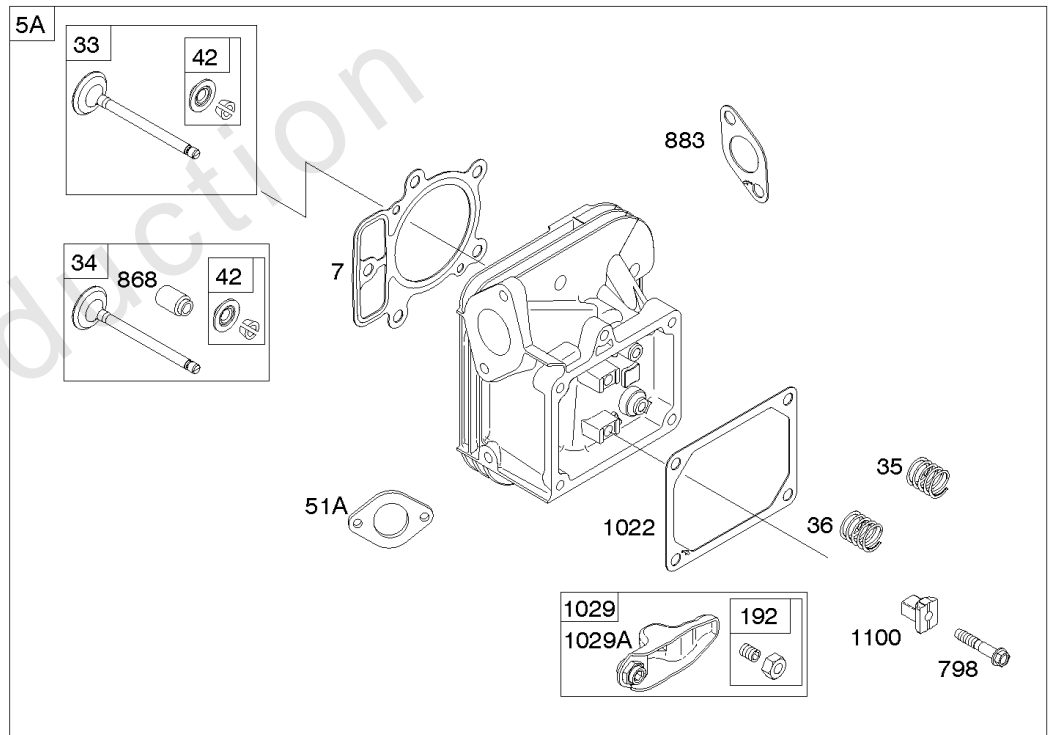

Carburetor, Fuel Supply

REF NO	PART NO	QTY	DESCRIPTION
51A	690949		GASKET, Intake
93	845864		BUSHING, Throttle Shaft
95	690718		SCREW -(Throttle Valve)
98	699721		KIT, Idle Speed
104	694918		PIN, Float Hinge
105	808798		VALVE, Float Needle
108	699723		VALVE, Choke
117	842082		JET, Main -(Standard)
118	842081		JET, Main -(High Altitude)
122	798759		SPACER, Carburetor
125	799511		CARBURETOR
130	796875		VALVE, Throttle
131	796872		KIT, Throttle Shaft
133	699724		FLOAT, Carburetor
135	699729		TUBE, Fuel Transfer
137	690994		GASKET, Float Bowl
141	799112		KIT, Choke Shaft
142	796871		NOZZLE, Carburetor
150	841649		GASKET, Nozzle
163	691001		GASKET, Air Cleaner
186A	799158		CONNECTOR, Hose -(EVAP)
186B	845141		CONNECTOR, Hose -(EVAP)
187	791766		LINE, Fuel -(Cut To Required Length)
217	799771		SPRING, Choke Return
231	690718		SCREW -(Choke Valve)
240	695666		FILTER, Fuel
276	695410		WASHER, Sealing
385	797409		SCREW -(Fuel Pump) (Fuel Pump Mounted To Blower Housing)
387	808656		PUMP, Fuel
418	795912		PLATE, Carburetor Cover
601	691038		CLAMP, Hose
633	690722		SEAL, Choke/Throttle Shaft
672	690234		GASKET, Carburetor Plate
918	799160		HOSE, Vacuum
947	798779		SOLENOID, Fuel
964	799159		CAP, Connector
975	799114		BOWL, Float
987	808183		SEAL, Choke/Throttle Shaft
1124	690988		SEAL, O-Ring -(Fuel Transfer Tube)
1124A	841653		SEAL, O-Ring -(Fuel Transfer Tube)
1126	690991		SCREW -(Fuel Transfer Tube)
1127	695407		SCREW -(Float Bowl) (Float Bowl to Carburetor Body)
1128	690990		SCREW -(Carburetor Nozzle)

Carburetor, Fuel Supply

REF NO	PART NO	QTY	DESCRIPTION
1169	690990		SCREW -(Carburetor Cover Plate)

Not For Reproduction

Cylinder Head, Rocker Arm Cover, Intake Manifold

Mfg. No: 49T777-0002-G1

Cylinder Head, Rocker Arm Cover, Intake Manifold