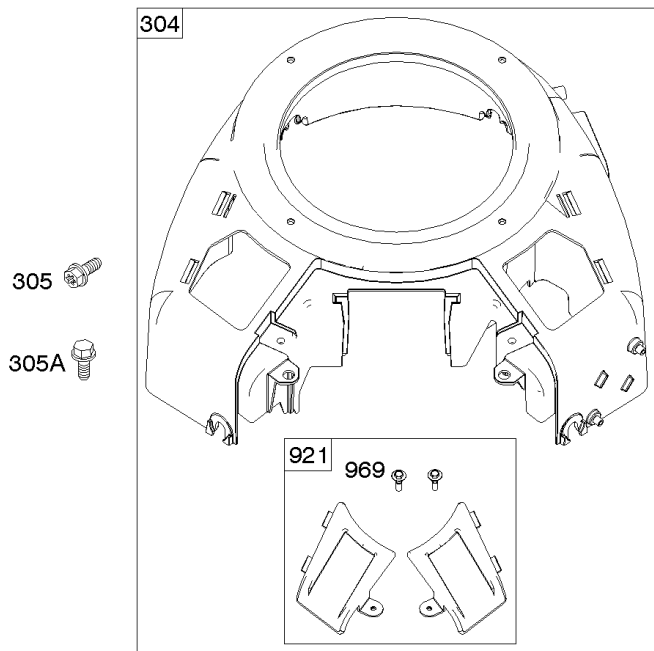

Parts Manual

Mfg. No: 49T777-0002-G1

Model Components	Page
Blower Housing, Air Cleaner.	4
Carburetor, Fuel Supply.	6
Cylinder Head, Rocker Arm Cover, Intake Manifold.	10
Cylinder, Crankshaft, Camshaft, Air Guides.	14
ECU Module.	18
Engine Sump, Lubrication, Oil Cooler.	20
Engine/Valve Gasket Set, Carburetor Overhaul Kit.	24
Flywheel, Controls, Wire Harness, Alternator, Starter.	26
Replacement Engine - US & Canada.	28
Model 40, 44 & 49 Engine Accessories Catalog.	29
Maintenance Kits.	30
Engine Mounted Below Deck Mufflers.	32
Engine Mounted Above Deck Mufflers.	34
Spark Arrester/Deflector.	36
Lubrication.	38
Implement Mounted Above Deck Mufflers.	40
Exhaust/Muffler Configurations.	42
Electrical.	44
Flywheel Guards.	46
Speed Control.	48
Muffler Mounting Hardware.	50

Not For
Reproduction

Blower Housing, Air Cleaner

REF NO	PART NO	QTY	DESCRIPTION
163	691001		GASKET, Air Cleaner
186A	799158		CONNECTOR, Hose -(EVAP)
186B	845141		CONNECTOR, Hose -(EVAP)
304	799957		HOUSING, Blower
305	691005		SCREW -(Blower Housing)
305A	557049		SCREW -(Blower Housing) Blower Housing To Air Cleaner Base
411	698304		SCREW -(Air Cleaner Base to Air Cleaner Bracket)
431	799097		ELBOW, Intake
445	798897		FILTER, A/C Cartridge
467	790697		KNOB, Air Cleaner Cover
496	799095		LEVER, Air Cleaner Filter
875	799094		BASE, Air Cleaner
918	799160		HOSE, Vacuum
921	592782		COVER, Blower Housing
929A	794904		SCREW -(Choke Control Bracket)
964	799159		CAP, Connector
968	799102		COVER, Air Cleaner
969	799093		SCREW -(Blower Housing Cover)
1406	799096		VALVE, Debris

Carburetor, Fuel Supply

REF NO	PART NO	QTY	DESCRIPTION
1169	690990		SCREW -(Carburetor Cover Plate)

Not For Reproduction

Cylinder Head, Rocker Arm Cover, Intake Manifold

Mfg. No: 49T777-0002-G1

Cylinder Head, Rocker Arm Cover, Intake Manifold