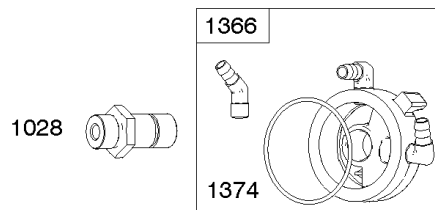

Engine Sump, Lubrication, Oil Cooler

REF NO	PART NO	QTY	DESCRIPTION
4	797502		SUMP, Engine
12	591911		GASKET, Crankcase
15	690946		PLUG, Oil Drain
20	795387		SEAL, Oil -(PTO Side)
22	694966		SCREW -(Crankcase Cover/Sump)
186	796532		CONNECTOR, Hose -(Oil Drain)
219	793338		GEAR, Governor
220	799772		WASHER -(Governor Gear)
221	841026		CUP, Governor
239	697049		SWITCH, Oil Pressure
287	697820		SCREW -(Dipstick Tube)
305	691005		SCREW -(Blower Housing)
400	796862		COOLER, Oil
404	690442		WASHER -(Governor Crank)
415	794903		PLUG -(Sump)
448	799103		BRACKET, Oil Cooler
512	796530		HOSE, Oil Drain
523	691036		DIPSTICK
524	691032		SEAL, O-Ring
525	691037		TUBE, Dipstick
552	796638		BUSHING, Governor Crank
552A	690553		BUSHING, Governor Crank
601A	841597		CLAMP, Hose
615	698290		RETAINER, Governor Shaft
616	691045		CRANK, Governor
691	790574		SEAL, Governor Shaft
742	690328		RETAINER, E Ring
750	796208		SCREW -(Oil Pump Cover)
829	799104		HOSE, Oil Cooler -(Oil Cooler Hose)
842	691031		SEAL, O-Ring -(Dipstick Tube)
847	499602		DIPSTICK/TUBE ASSEMBLY
943	796222		SEAL, O-Ring -(Oil Pump Cover)
965	796221		COVER, Oil Pump
1017	796214		SCREEN, Oil Pump
1024	794644		PUMP-OIL
1027	795890		FILTER, Oil -(Yellow)
1028	796864		ADAPTER, Oil Filter
1366	799131		DIVERTER, Oil Cooler
1373	695629		SCREW -(Oil Cooler Bracket)
1373A	799105		SCREW -(Oil Cooler Bracket)