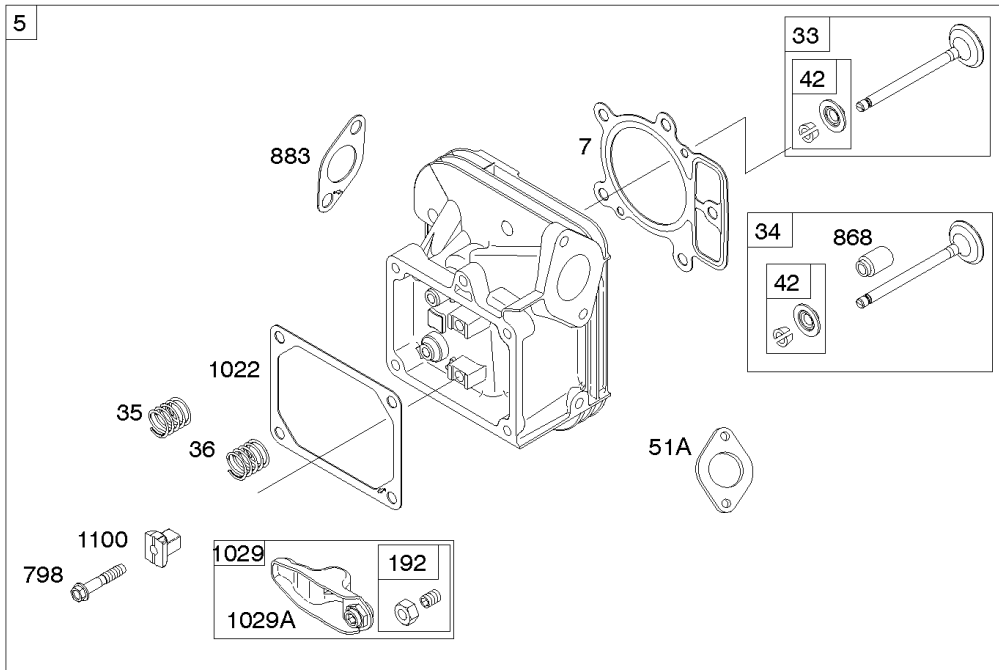

Carburetor, Fuel Supply

REF NO	PART NO	QTY	DESCRIPTION
51A	690949		GASKET, Intake
93	845864		BUSHING, Throttle Shaft
95	690718		SCREW -(Throttle Valve)
98	699721		KIT, Idle Speed
104	694918		PIN, Float Hinge
105	808798		VALVE, Float Needle
108	699723		VALVE, Choke
117	842082		JET, Main -(Standard)
118	842081		JET, Main -(High Altitude)
122	798759		SPACER, Carburetor
125	799511		CARBURETOR
130	796875		VALVE, Throttle
131	796872		KIT, Throttle Shaft
133	699724		FLOAT, Carburetor
135	699729		TUBE, Fuel Transfer
137	690994		GASKET, Float Bowl
141	799112		KIT, Choke Shaft
142	796871		NOZZLE, Carburetor
150	841649		GASKET, Nozzle
163	691001		GASKET, Air Cleaner
186A	799158		CONNECTOR, Hose -(EVAP)
186B	845141		CONNECTOR, Hose -(EVAP)
187	791766		LINE, Fuel -(Cut To Required Length)
217	799771		SPRING, Choke Return
231	690718		SCREW -(Choke Valve)
240	695666		FILTER, Fuel
276	695410		WASHER, Sealing
385	797409		SCREW -(Fuel Pump) (Fuel Pump Mounted To Blower Housing)
387	808656		PUMP, Fuel
418	795912		PLATE, Carburetor Cover
601	691038		CLAMP, Hose
633	690722		SEAL, Choke/Throttle Shaft
672	690234		GASKET, Carburetor Plate
918	799160		HOSE, Vacuum
947	798779		SOLENOID, Fuel
964	799159		CAP, Connector
975	799114		BOWL, Float
987	808183		SEAL, Choke/Throttle Shaft
1124	690988		SEAL, O-Ring -(Fuel Transfer Tube)
1124A	841653		SEAL, O-Ring -(Fuel Transfer Tube)
1126	690991		SCREW -(Fuel Transfer Tube)
1127	695407		SCREW -(Float Bowl) (Float Bowl to Carburetor Body)
1128	690990		SCREW -(Carburetor Nozzle)

Carburetor, Fuel Supply

REF NO	PART NO	QTY	DESCRIPTION
1169	690990		SCREW -(Carburetor Cover Plate)

Not For Reproduction

Cylinder Head, Rocker Arm Cover, Intake Manifold

Mfg. No: 49T777-0002-G1

Cylinder Head, Rocker Arm Cover, Intake Manifold