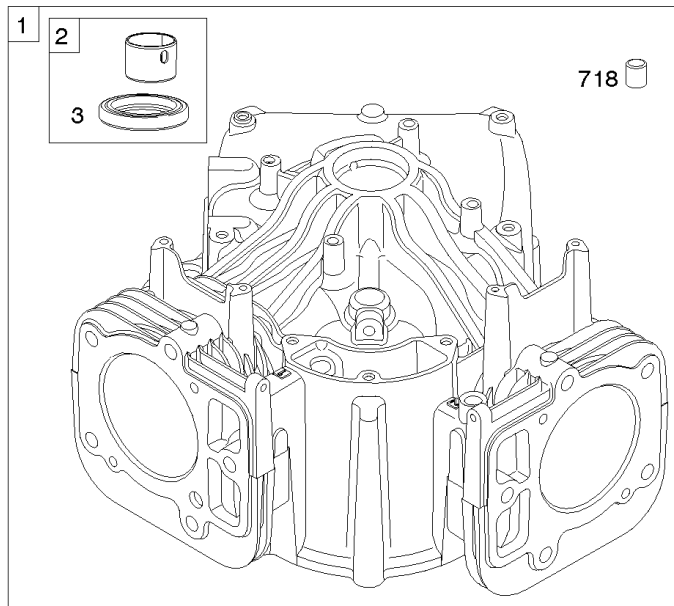

1319 WARNING LABEL

REQUIRED when replacing parts with warning labels affixed.

1319A WARNING LABEL

REQUIRED when replacing parts with warning labels affixed.

1058 OPERATOR'S MANUAL

1036 EMISSIONS LABEL