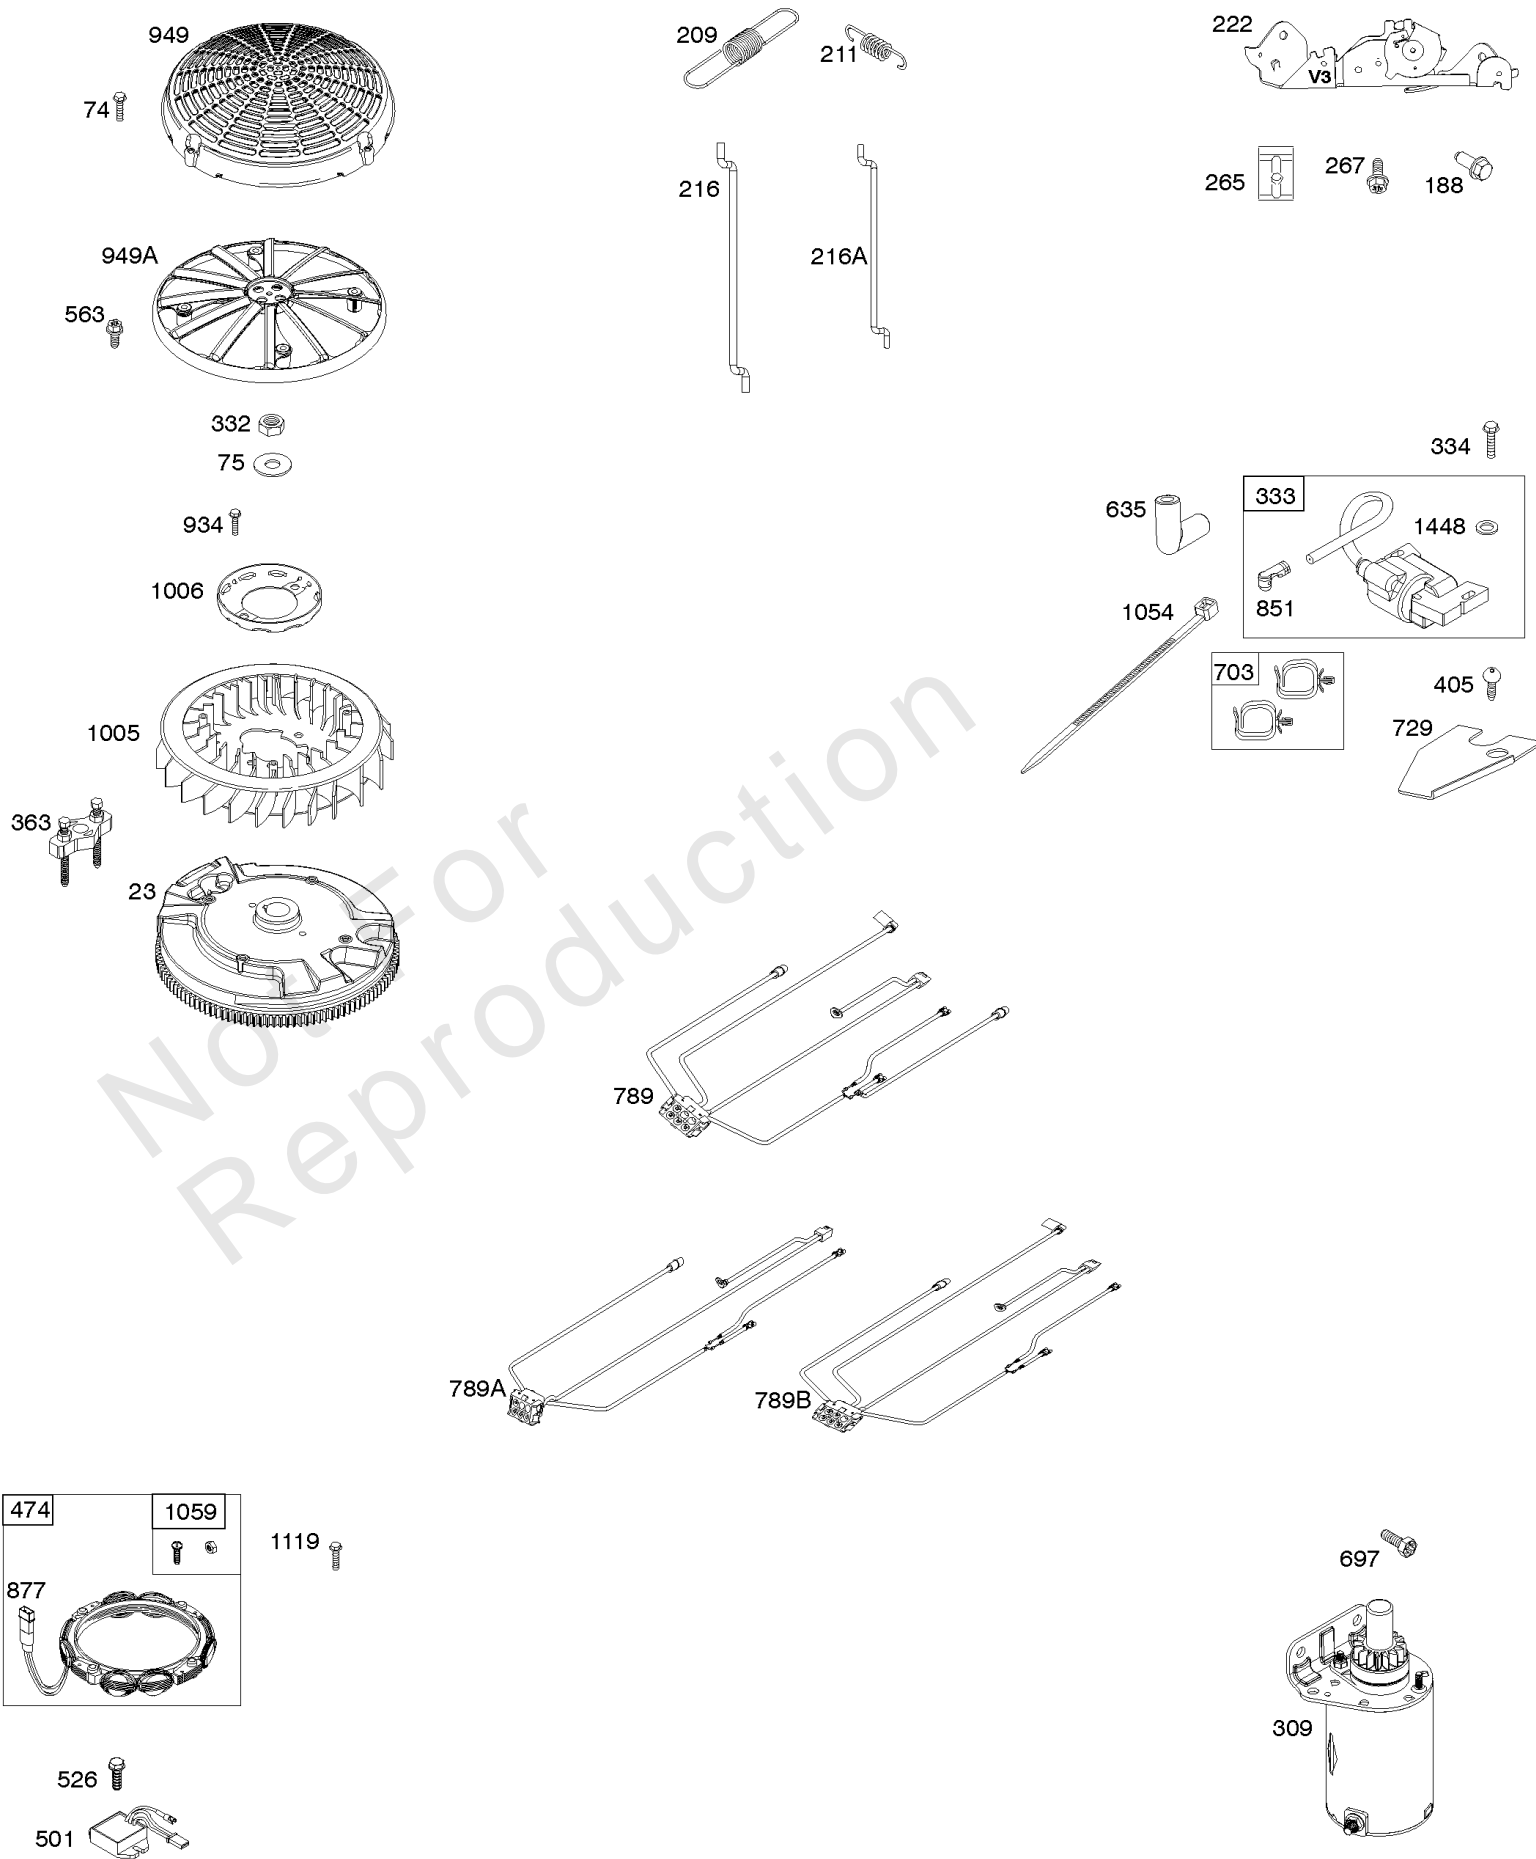

Parts Manual

Mfg. No: 49T777-0002-G1

Model Components	Page
Blower Housing, Air Cleaner.	4
Carburetor, Fuel Supply.	6
Cylinder Head, Rocker Arm Cover, Intake Manifold.	10
Cylinder, Crankshaft, Camshaft, Air Guides.	14
ECU Module.	18
Engine Sump, Lubrication, Oil Cooler.	20
Engine/Valve Gasket Set, Carburetor Overhaul Kit.	24
Flywheel, Controls, Wire Harness, Alternator, Starter.	26
Replacement Engine - US & Canada.	28
Model 40, 44 & 49 Engine Accessories Catalog.	29
Maintenance Kits.	30
Engine Mounted Below Deck Mufflers.	32
Engine Mounted Above Deck Mufflers.	34
Spark Arrester/Deflector.	36
Lubrication.	38
Implement Mounted Above Deck Mufflers.	40
Exhaust/Muffler Configurations.	42
Electrical.	44
Flywheel Guards.	46
Speed Control.	48
Muffler Mounting Hardware.	50

Engine/Valve Gasket Set, Carburetor Overhaul Kit

REF NO	PART NO	QTY	DESCRIPTION
3	391086S		SEAL, Oil -(Magneto Side)
7	796851		GASKET, Cylinder Head
9	690937		GASKET, Breather
12	591911		GASKET, Crankcase
20	795387		SEAL, Oil -(PTO Side)
51	796876		GASKET, Intake
51A	690949		GASKET, Intake
104	694918		PIN, Float Hinge
105	808798		VALVE, Float Needle
121	799132		KIT, Carburetor Overhaul
122	798759		SPACER, Carburetor
137	690994		GASKET, Float Bowl
150	841649		GASKET, Nozzle
163	691001		GASKET, Air Cleaner
276	695410		WASHER, Sealing
358	799117		GASKET SET, Engine
524	691032		SEAL, O-Ring
633	690722		SEAL, Choke/Throttle Shaft
672	690234		GASKET, Carburetor Plate
691	790574		SEAL, Governor Shaft
842	691031		SEAL, O-Ring -(Dipstick Tube)
868	690968		SEAL, Valve
883	690970		GASKET, Exhaust
943	796222		SEAL, O-Ring -(Oil Pump Cover)
987	808183		SEAL, Choke/Throttle Shaft
1022	690971		GASKET, Rocker Cover
1095	694013		GASKET SET, Valve
1124	690988		SEAL, O-Ring -(Fuel Transfer Tube)
1124A	841653		SEAL, O-Ring -(Fuel Transfer Tube)