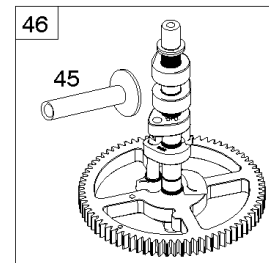

1319 WARNING LABEL

WARNING
Read and follow Operating Instructions before starting engine.
Operate in a well-ventilated area. Do not breathe engine exhaust.
Do not use flammable liquids for cleaning.
Do not use flammable liquids for cleaning.
Do not use flammable liquids for cleaning.
Do not use flammable liquids for cleaning.

REQUIRED when replacing parts with warning labels affixed.

1319A WARNING LABEL

REQUIRED when replacing parts with warning labels affixed.

1058 OPERATOR'S MANUAL

1036 EMISSIONS LABEL