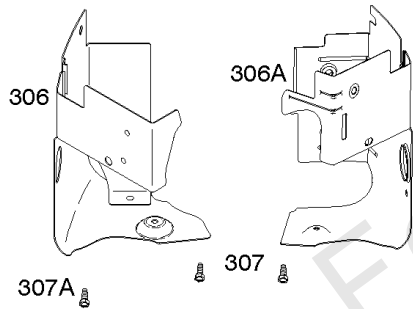

Not For Reproduction

1319 WARNING LABEL

REQUIRED when replacing parts with warning labels affixed.

1319A WARNING LABEL

REQUIRED when replacing parts with warning labels affixed.

1058 OPERATOR'S MANUAL

1036 EMISSIONS LABEL

Cylinder, Crankshaft, Camshaft, Air Guides

REF NO	PART NO	QTY	DESCRIPTION
1	591696		CYLINDER ASSEMBLY
2	797673		KIT, Bushing/Seal -(Magneto Side)
3	391086S		SEAL, Oil -(Magneto Side)
8	792185		BREATHER ASSEMBLY
9	690937		GASKET, Breather
10	691108		SCREW -(Breather Assembly)
11	792184		TUBE-BREATHER
16	796855		CRANKSHAFT
24	796335		KEY, Flywheel
25	796909		PISTON ASSEMBLY -(Standard)
25	796910		PISTON ASSEMBLY -(.020 Oversize)
26	796911		SET, Ring -(Standard)
26	796912		SET, Ring -(.020 Oversize)
27	690975		LOCK, Piston Pin
28	696581		PIN, Piston -(Standard)
29	796209		ROD, Connecting
32	690976		SCREW -(Connecting Rod)
45	690977		TAPPET, Valve
46	797242		CAMSHAFT
212	695238		LINK, Throttle
227	798856		LEVER, Governor Control
250	690957		RETAINER, Breather
252	794389		COLLECTOR-OIL
306	796852		SHIELD-CYLINDER -(Cylinder #1)
306A	591666		SHIELD-CYLINDER -(Cylinder #2)
307	691003		SCREW -(Cylinder Shield)
307A	691108		SCREW -(Cylinder Shield)
377	690979		KEY, Woodruff
405	697820		SCREW -(Back Plate)
447	691003		SCREW -(Air Guide Cover)
505	691029		NUT -(Governor Control Lever)
562	690311		BOLT -(Governor Control Lever)
573	790444		PLATE, Back
718	690959		PIN, Locating
741	690980		GEAR, Timing
850	100106		SEALANT, Liquid
865	591667		COVER, Air Guide -(Valley)
1036	-----		Label-Emissions -(Available From A Briggs & Stratton Authorized Dealer)