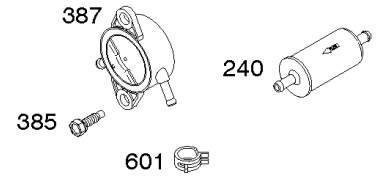

Carburetor, Fuel Supply

REF NO	PART NO	QTY	DESCRIPTION
51A	690949		GASKET, Intake
93	845864		BUSHING, Throttle Shaft
95	690718		SCREW -(Throttle Valve)
98	699721		KIT, Idle Speed
104	694918		PIN, Float Hinge
105	808798		VALVE, Float Needle
108	699723		VALVE, Choke
117	842082		JET, Main -(Standard)
118	842081		JET, Main -(High Altitude)
122	798759		SPACER, Carburetor
125	799511		CARBURETOR
130	796875		VALVE, Throttle
131	796872		KIT, Throttle Shaft
133	699724		FLOAT, Carburetor
135	699729		TUBE, Fuel Transfer
137	690994		GASKET, Float Bowl
141	799112		KIT, Choke Shaft
142	796871		NOZZLE, Carburetor
150	841649		GASKET, Nozzle
163	691001		GASKET, Air Cleaner
186A	799158		CONNECTOR, Hose -(EVAP)
186B	845141		CONNECTOR, Hose -(EVAP)
187	791766		LINE, Fuel -(Cut To Required Length)
217	799771		SPRING, Choke Return
231	690718		SCREW -(Choke Valve)
240	695666		FILTER, Fuel
276	695410		WASHER, Sealing
385	797409		SCREW -(Fuel Pump) (Fuel Pump Mounted To Blower Housing)
387	808656		PUMP, Fuel
418	795912		PLATE, Carburetor Cover
601	691038		CLAMP, Hose
633	690722		SEAL, Choke/Throttle Shaft
672	690234		GASKET, Carburetor Plate
918	799160		HOSE, Vacuum
947	798779		SOLENOID, Fuel
964	799159		CAP, Connector
975	799114		BOWL, Float
987	808183		SEAL, Choke/Throttle Shaft
1124	690988		SEAL, O-Ring -(Fuel Transfer Tube)
1124A	841653		SEAL, O-Ring -(Fuel Transfer Tube)
1126	690991		SCREW -(Fuel Transfer Tube)
1127	695407		SCREW -(Float Bowl) (Float Bowl to Carburetor Body)
1128	690990		SCREW -(Carburetor Nozzle)