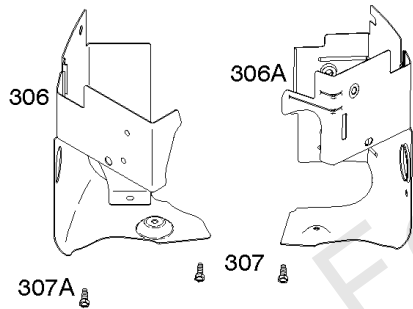

Cylinder, Crankshaft, Camshaft, Air Guides

REF NO	PART NO	QTY	DESCRIPTION
1	591696		CYLINDER ASSEMBLY
2	797673		KIT, Bushing/Seal -(Magneto Side)
3	391086S		SEAL, Oil -(Magneto Side)
8	792185		BREATHER ASSEMBLY
9	690937		GASKET, Breather
10	691108		SCREW -(Breather Assembly)
11	792184		TUBE-BREATHER
16	796855		CRANKSHAFT
24	796335		KEY, Flywheel
25	796909		PISTON ASSEMBLY -(Standard)
25	796910		PISTON ASSEMBLY -(.020 Oversize)
26	796911		SET, Ring -(Standard)
26	796912		SET, Ring -(.020 Oversize)
27	690975		LOCK, Piston Pin
28	696581		PIN, Piston -(Standard)
29	796209		ROD, Connecting
32	690976		SCREW -(Connecting Rod)
45	690977		TAPPET, Valve
46	797242		CAMSHAFT
212	695238		LINK, Throttle
227	798856		LEVER, Governor Control
250	690957		RETAINER, Breather
252	794389		COLLECTOR-OIL
306	796852		SHIELD-CYLINDER -(Cylinder #1)
306A	591666		SHIELD-CYLINDER -(Cylinder #2)
307	691003		SCREW -(Cylinder Shield)
307A	691108		SCREW -(Cylinder Shield)
377	690979		KEY, Woodruff
405	697820		SCREW -(Back Plate)
447	691003		SCREW -(Air Guide Cover)
505	691029		NUT -(Governor Control Lever)
562	690311		BOLT -(Governor Control Lever)
573	790444		PLATE, Back
718	690959		PIN, Locating
741	690980		GEAR, Timing
850	100106		SEALANT, Liquid
865	591667		COVER, Air Guide -(Valley)
1036	-----		Label-Emissions -(Available From A Briggs & Stratton Authorized Dealer)

REQUIRED when replacing parts with warning labels affixed.

1319A WARNING LABEL

REQUIRED when replacing parts with warning labels affixed.

1058 OPERATOR'S MANUAL

1036 EMISSIONS LABEL

Cylinder, Crankshaft, Camshaft, Air Guides