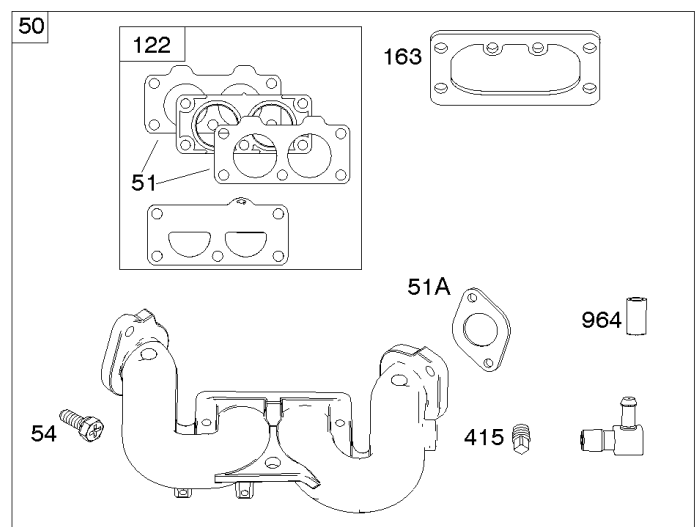

Carburetor, Fuel Supply

REF NO	PART NO	QTY	DESCRIPTION
51A	690949		GASKET, Intake
93	845864		BUSHING, Throttle Shaft
95	690718		SCREW -(Throttle Valve)
98	699721		KIT, Idle Speed
104	694918		PIN, Float Hinge
105	808798		VALVE, Float Needle
108	699723		VALVE, Choke
117	842082		JET, Main -(Standard)
118	842081		JET, Main -(High Altitude)
122	798759		SPACER, Carburetor
125	799511		CARBURETOR
130	796875		VALVE, Throttle
131	796872		KIT, Throttle Shaft
133	699724		FLOAT, Carburetor
135	699729		TUBE, Fuel Transfer
137	690994		GASKET, Float Bowl
141	799112		KIT, Choke Shaft
142	796871		NOZZLE, Carburetor
150	841649		GASKET, Nozzle
163	691001		GASKET, Air Cleaner
186A	799158		CONNECTOR, Hose -(EVAP)
186B	845141		CONNECTOR, Hose -(EVAP)
187	791766		LINE, Fuel -(Cut To Required Length)
217	799771		SPRING, Choke Return
231	690718		SCREW -(Choke Valve)
240	695666		FILTER, Fuel
276	695410		WASHER, Sealing
385	797409		SCREW -(Fuel Pump) (Fuel Pump Mounted To Blower Housing)
387	808656		PUMP, Fuel
418	795912		PLATE, Carburetor Cover
601	691038		CLAMP, Hose
633	690722		SEAL, Choke/Throttle Shaft
672	690234		GASKET, Carburetor Plate
918	799160		HOSE, Vacuum
947	798779		SOLENOID, Fuel
964	799159		CAP, Connector
975	799114		BOWL, Float
987	808183		SEAL, Choke/Throttle Shaft
1124	690988		SEAL, O-Ring -(Fuel Transfer Tube)
1124A	841653		SEAL, O-Ring -(Fuel Transfer Tube)
1126	690991		SCREW -(Fuel Transfer Tube)
1127	695407		SCREW -(Float Bowl) (Float Bowl to Carburetor Body)
1128	690990		SCREW -(Carburetor Nozzle)

Carburetor, Fuel Supply

REF NO	PART NO	QTY	DESCRIPTION
1169	690990		SCREW -(Carburetor Cover Plate)

Not For Reproduction

Cylinder Head, Rocker Arm Cover, Intake Manifold

Mfg. No: 49T777-0002-G1

Cylinder Head, Rocker Arm Cover, Intake Manifold