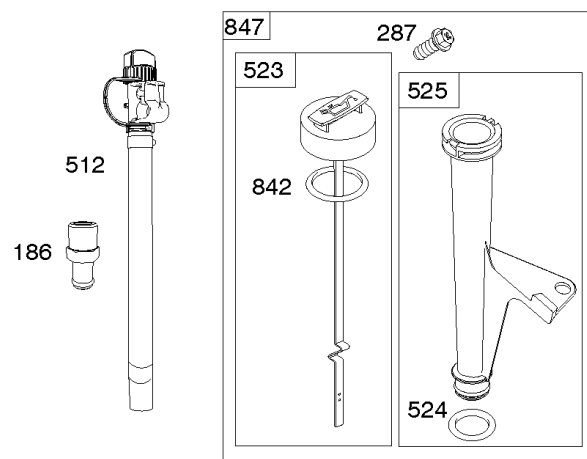

Engine Sump, Lubrication, Oil Cooler

REF NO	PART NO	QTY	DESCRIPTION
4	797502		SUMP, Engine
12	591911		GASKET, Crankcase
15	690946		PLUG, Oil Drain
20	795387		SEAL, Oil -(PTO Side)
22	694966		SCREW -(Crankcase Cover/Sump)
186	796532		CONNECTOR, Hose -(Oil Drain)
219	793338		GEAR, Governor
220	799772		WASHER -(Governor Gear)
221	841026		CUP, Governor
239	697049		SWITCH, Oil Pressure
287	697820		SCREW -(Dipstick Tube)
305	691005		SCREW -(Blower Housing)
400	796862		COOLER, Oil
404	690442		WASHER -(Governor Crank)
415	794903		PLUG -(Sump)
448	799103		BRACKET, Oil Cooler
512	796530		HOSE, Oil Drain
523	691036		DIPSTICK
524	691032		SEAL, O-Ring
525	691037		TUBE, Dipstick
552	796638		BUSHING, Governor Crank
552A	690553		BUSHING, Governor Crank
601A	841597		CLAMP, Hose
615	698290		RETAINER, Governor Shaft
616	691045		CRANK, Governor
691	790574		SEAL, Governor Shaft
742	690328		RETAINER, E Ring
750	796208		SCREW -(Oil Pump Cover)
829	799104		HOSE, Oil Cooler -(Oil Cooler Hose)
842	691031		SEAL, O-Ring -(Dipstick Tube)
847	499602		DIPSTICK/TUBE ASSEMBLY
943	796222		SEAL, O-Ring -(Oil Pump Cover)
965	796221		COVER, Oil Pump
1017	796214		SCREEN, Oil Pump
1024	794644		PUMP-OIL
1027	795890		FILTER, Oil -(Yellow)
1028	796864		ADAPTER, Oil Filter
1366	799131		DIVERTER, Oil Cooler
1373	695629		SCREW -(Oil Cooler Bracket)
1373A	799105		SCREW -(Oil Cooler Bracket)