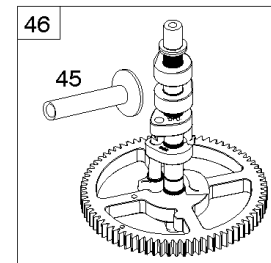

Carburetor, Fuel Supply

REF NO	PART NO	QTY	DESCRIPTION
1169	690990		SCREW -(Carburetor Cover Plate)

Not For Reproduction

Cylinder Head, Rocker Arm Cover, Intake Manifold

Mfg. No: 49T777-0002-G1

Cylinder Head, Rocker Arm Cover, Intake Manifold

Cylinder Head, Rocker Arm Cover, Intake Manifold

Mfg. No: 49T777-0002-G1

Cylinder Head, Rocker Arm Cover, Intake Manifold

REF NO	PART NO	QTY	DESCRIPTION
1026A	690982		ROD, Push -(Aluminum)
1029	690972		ARM, Rocker
1029A	807323		ARM, Rocker
1100	791959		PIVOT, Rocker Arm

Cylinder, Crankshaft, Camshaft, Air Guides

REF NO	PART NO	QTY	DESCRIPTION
1	591696		CYLINDER ASSEMBLY
2	797673		KIT, Bushing/Seal -(Magneto Side)
3	391086S		SEAL, Oil -(Magneto Side)
8	792185		BREATHER ASSEMBLY
9	690937		GASKET, Breather
10	691108		SCREW -(Breather Assembly)
11	792184		TUBE-BREATHER
16	796855		CRANKSHAFT
24	796335		KEY, Flywheel
25	796909		PISTON ASSEMBLY -(Standard)
25	796910		PISTON ASSEMBLY -(.020 Oversize)
26	796911		SET, Ring -(Standard)
26	796912		SET, Ring -(.020 Oversize)
27	690975		LOCK, Piston Pin
28	696581		PIN, Piston -(Standard)
29	796209		ROD, Connecting
32	690976		SCREW -(Connecting Rod)
45	690977		TAPPET, Valve
46	797242		CAMSHAFT
212	695238		LINK, Throttle
227	798856		LEVER, Governor Control
250	690957		RETAINER, Breather
252	794389		COLLECTOR-OIL
306	796852		SHIELD-CYLINDER -(Cylinder #1)
306A	591666		SHIELD-CYLINDER -(Cylinder #2)
307	691003		SCREW -(Cylinder Shield)
307A	691108		SCREW -(Cylinder Shield)
377	690979		KEY, Woodruff
405	697820		SCREW -(Back Plate)
447	691003		SCREW -(Air Guide Cover)
505	691029		NUT -(Governor Control Lever)
562	690311		BOLT -(Governor Control Lever)
573	790444		PLATE, Back
718	690959		PIN, Locating
741	690980		GEAR, Timing
850	100106		SEALANT, Liquid
865	591667		COVER, Air Guide -(Valley)
1036	-----		Label-Emissions -(Available From A Briggs & Stratton Authorized Dealer)