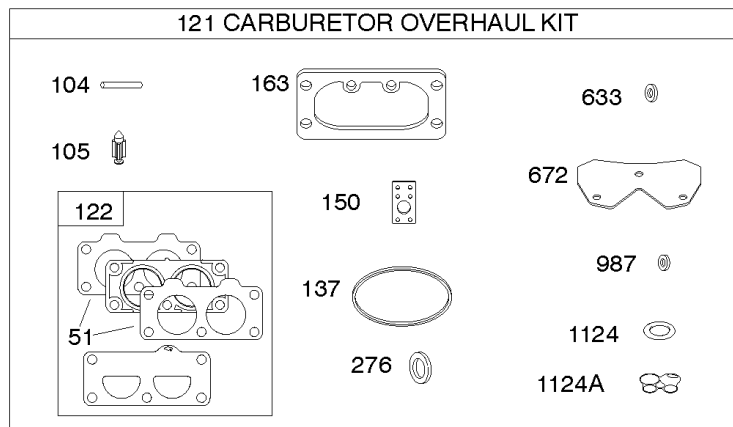

Engine/Valve Gasket Set, Carburetor Overhaul Kit

Mfg. No: 49T777-0002-G1

Engine/Valve Gasket Set, Carburetor Overhaul Kit

REF NO	PART NO	QTY	DESCRIPTION
3	391086S		SEAL, Oil -(Magneto Side)
7	796851		GASKET, Cylinder Head
9	690937		GASKET, Breather
12	591911		GASKET, Crankcase
20	795387		SEAL, Oil -(PTO Side)
51	796876		GASKET, Intake
51A	690949		GASKET, Intake
104	694918		PIN, Float Hinge
105	808798		VALVE, Float Needle
121	799132		KIT, Carburetor Overhaul
122	798759		SPACER, Carburetor
137	690994		GASKET, Float Bowl
150	841649		GASKET, Nozzle
163	691001		GASKET, Air Cleaner
276	695410		WASHER, Sealing
358	799117		GASKET SET, Engine
524	691032		SEAL, O-Ring
633	690722		SEAL, Choke/Throttle Shaft
672	690234		GASKET, Carburetor Plate
691	790574		SEAL, Governor Shaft
842	691031		SEAL, O-Ring -(Dipstick Tube)
868	690968		SEAL, Valve
883	690970		GASKET, Exhaust
943	796222		SEAL, O-Ring -(Oil Pump Cover)
987	808183		SEAL, Choke/Throttle Shaft
1022	690971		GASKET, Rocker Cover
1095	694013		GASKET SET, Valve
1124	690988		SEAL, O-Ring -(Fuel Transfer Tube)
1124A	841653		SEAL, O-Ring -(Fuel Transfer Tube)