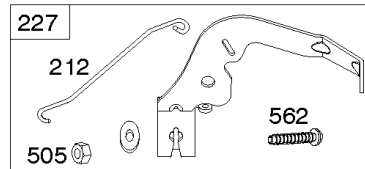

1319 WARNING LABEL

WARNING
Read and follow Operating Instructions before starting engine.
Operate in a well-ventilated area. Do not breathe engine exhaust.
Do not use flammable liquids for cleaning.
Do not use flammable liquids for cleaning.
Do not use flammable liquids for cleaning.
Do not use flammable liquids for cleaning.

REQUIRED when replacing parts with warning labels affixed.

1319A WARNING LABEL

REQUIRED when replacing parts with warning labels affixed.

1058 OPERATOR'S MANUAL

1036 EMISSIONS LABEL