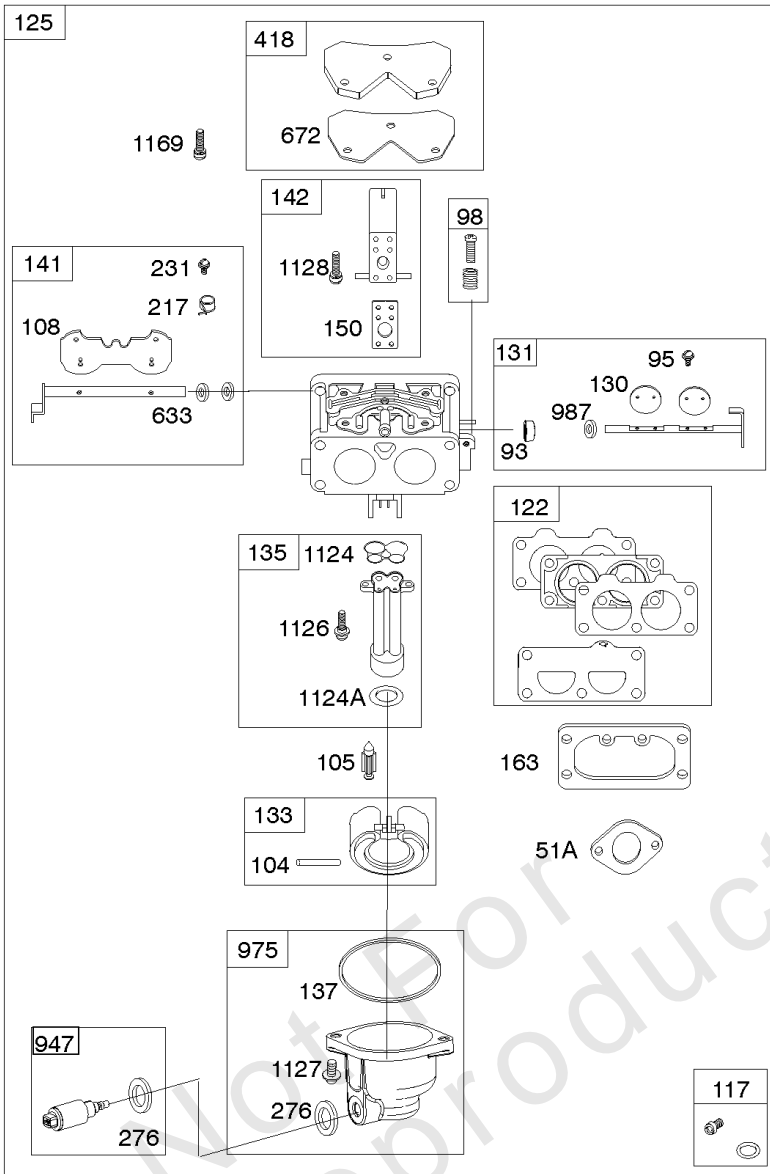

Carburetor, Fuel Supply

REF NO	PART NO	QTY	DESCRIPTION
51A	690949		GASKET, Intake
93	845864		BUSHING, Throttle Shaft
95	690718		SCREW -(Throttle Valve)
98	699721		KIT, Idle Speed
104	694918		PIN, Float Hinge
105	808798		VALVE, Float Needle
108	699723		VALVE, Choke
117	842082		JET, Main -(Standard)
118	842081		JET, Main -(High Altitude)
122	798759		SPACER, Carburetor
125	799511		CARBURETOR
130	796875		VALVE, Throttle
131	796872		KIT, Throttle Shaft
133	699724		FLOAT, Carburetor
135	699729		TUBE, Fuel Transfer
137	690994		GASKET, Float Bowl
141	799112		KIT, Choke Shaft
142	796871		NOZZLE, Carburetor
150	841649		GASKET, Nozzle
163	691001		GASKET, Air Cleaner
186A	799158		CONNECTOR, Hose -(EVAP)
186B	845141		CONNECTOR, Hose -(EVAP)
187	791766		LINE, Fuel -(Cut To Required Length)
217	799771		SPRING, Choke Return
231	690718		SCREW -(Choke Valve)
240	695666		FILTER, Fuel
276	695410		WASHER, Sealing
385	797409		SCREW -(Fuel Pump) (Fuel Pump Mounted To Blower Housing)
387	808656		PUMP, Fuel
418	795912		PLATE, Carburetor Cover
601	691038		CLAMP, Hose
633	690722		SEAL, Choke/Throttle Shaft
672	690234		GASKET, Carburetor Plate
918	799160		HOSE, Vacuum
947	798779		SOLENOID, Fuel
964	799159		CAP, Connector
975	799114		BOWL, Float
987	808183		SEAL, Choke/Throttle Shaft
1124	690988		SEAL, O-Ring -(Fuel Transfer Tube)
1124A	841653		SEAL, O-Ring -(Fuel Transfer Tube)
1126	690991		SCREW -(Fuel Transfer Tube)
1127	695407		SCREW -(Float Bowl) (Float Bowl to Carburetor Body)
1128	690990		SCREW -(Carburetor Nozzle)

Carburetor, Fuel Supply

REF NO	PART NO	QTY	DESCRIPTION
1169	690990		SCREW -(Carburetor Cover Plate)

Not For Reproduction

Cylinder Head, Rocker Arm Cover, Intake Manifold

Mfg. No: 49T777-0002-G1

Cylinder Head, Rocker Arm Cover, Intake Manifold