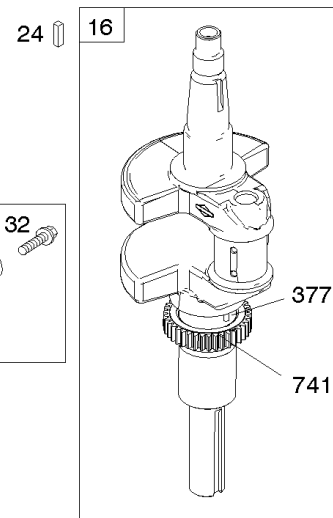

Cylinder Head, Rocker Arm Cover, Intake Manifold

Mfg. No: 49T777-0002-G1

Cylinder Head, Rocker Arm Cover, Intake Manifold

REF NO	PART NO	QTY	DESCRIPTION
1026A	690982		ROD, Push -(Aluminum)
1029	690972		ARM, Rocker
1029A	807323		ARM, Rocker
1100	791959		PIVOT, Rocker Arm

Cylinder, Crankshaft, Camshaft, Air Guides

REF NO	PART NO	QTY	DESCRIPTION
1	591696		CYLINDER ASSEMBLY
2	797673		KIT, Bushing/Seal -(Magneto Side)
3	391086S		SEAL, Oil -(Magneto Side)
8	792185		BREATHER ASSEMBLY
9	690937		GASKET, Breather
10	691108		SCREW -(Breather Assembly)
11	792184		TUBE-BREATHER
16	796855		CRANKSHAFT
24	796335		KEY, Flywheel
25	796909		PISTON ASSEMBLY -(Standard)
25	796910		PISTON ASSEMBLY -(.020 Oversize)
26	796911		SET, Ring -(Standard)
26	796912		SET, Ring -(.020 Oversize)
27	690975		LOCK, Piston Pin
28	696581		PIN, Piston -(Standard)
29	796209		ROD, Connecting
32	690976		SCREW -(Connecting Rod)
45	690977		TAPPET, Valve
46	797242		CAMSHAFT
212	695238		LINK, Throttle
227	798856		LEVER, Governor Control
250	690957		RETAINER, Breather
252	794389		COLLECTOR-OIL
306	796852		SHIELD-CYLINDER -(Cylinder #1)
306A	591666		SHIELD-CYLINDER -(Cylinder #2)
307	691003		SCREW -(Cylinder Shield)
307A	691108		SCREW -(Cylinder Shield)
377	690979		KEY, Woodruff
405	697820		SCREW -(Back Plate)
447	691003		SCREW -(Air Guide Cover)
505	691029		NUT -(Governor Control Lever)
562	690311		BOLT -(Governor Control Lever)
573	790444		PLATE, Back
718	690959		PIN, Locating
741	690980		GEAR, Timing
850	100106		SEALANT, Liquid
865	591667		COVER, Air Guide -(Valley)
1036	-----		Label-Emissions -(Available From A Briggs & Stratton Authorized Dealer)