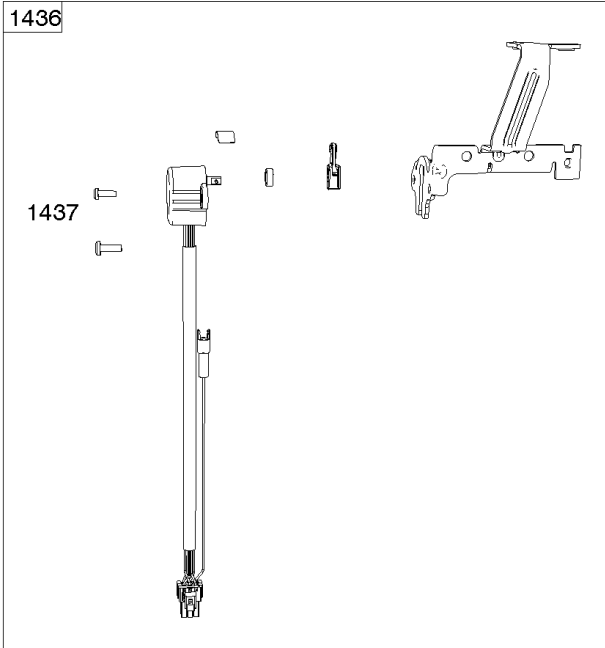

REF NO	PART NO	QTY	DESCRIPTION
1058	279348TRI		MANUAL, Operator's
1319	794467		LABEL, Warning
1319A	797669		LABEL, Warning

Not For Reproduction

ECU Module

REF NO	PART NO	QTY	DESCRIPTION
318	691127		SCREW -(Mounting Bracket)
318A	792629		SCREW -(Mounting Bracket) (Electronic Choke Module To Mounting Bracket)
493	797176		BRACKET, Mounting -(Electronic Choke)
640	796913		WIRE ASSEMBLY -(Thermistor)
1436	799108		MOTOR, Stepper/Bracket
1437	699891		SCREW -(Stepper/Bracket Motor)
1438	796352S		MODULE, Electronic Choke
1439	794904		SCREW -(Thermistor Wire Assembly)