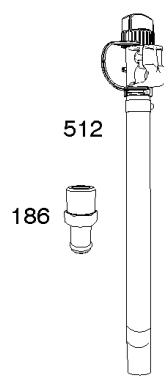

Engine Sump, Lubrication, Oil Cooler

REF NO	PART NO	QTY	DESCRIPTION
4	797502		SUMP, Engine
12	591911		GASKET, Crankcase
15	690946		PLUG, Oil Drain
20	795387		SEAL, Oil -(PTO Side)
22	694966		SCREW -(Crankcase Cover/Sump)
186	796532		CONNECTOR, Hose -(Oil Drain)
219	793338		GEAR, Governor
220	799772		WASHER -(Governor Gear)
221	841026		CUP, Governor
239	697049		SWITCH, Oil Pressure
287	697820		SCREW -(Dipstick Tube)
305	691005		SCREW -(Blower Housing)
400	796862		COOLER, Oil
404	690442		WASHER -(Governor Crank)
415	794903		PLUG -(Sump)
448	799103		BRACKET, Oil Cooler
512	796530		HOSE, Oil Drain
523	691036		DIPSTICK
524	691032		SEAL, O-Ring
525	691037		TUBE, Dipstick
552	796638		BUSHING, Governor Crank
552A	690553		BUSHING, Governor Crank
601A	841597		CLAMP, Hose
615	698290		RETAINER, Governor Shaft
616	691045		CRANK, Governor
691	790574		SEAL, Governor Shaft
742	690328		RETAINER, E Ring
750	796208		SCREW -(Oil Pump Cover)
829	799104		HOSE, Oil Cooler -(Oil Cooler Hose)
842	691031		SEAL, O-Ring -(Dipstick Tube)
847	499602		DIPSTICK/TUBE ASSEMBLY
943	796222		SEAL, O-Ring -(Oil Pump Cover)
965	796221		COVER, Oil Pump
1017	796214		SCREEN, Oil Pump
1024	794644		PUMP-OIL
1027	795890		FILTER, Oil -(Yellow)
1028	796864		ADAPTER, Oil Filter
1366	799131		DIVERTER, Oil Cooler
1373	695629		SCREW -(Oil Cooler Bracket)
1373A	799105		SCREW -(Oil Cooler Bracket)