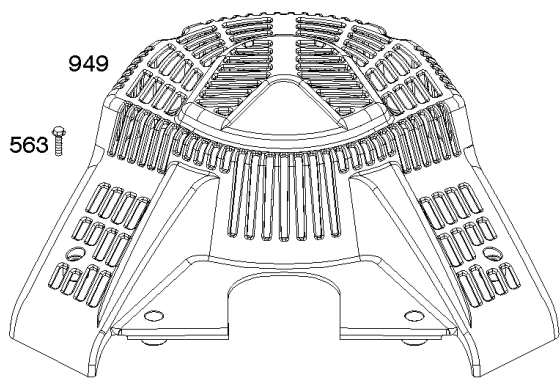

No For
Reproduction

Flywheel, Alternator, Starter

REF NO	PART NO	QTY	DESCRIPTION
23	593840		FLYWHEEL
75	691056		WASHER -(Flywheel)
188	691108		SCREW -(Control Bracket)
209	593911		SPRING, Governor -(Green/White)
211	593724		SPRING, Governed Idle -(Black)
222	798916		BRACKET, Control
265	691024		CLAMP, Casing
267	792629		SCREW -(Casing Clamp)
309	593486		MOTOR, Starter
332	691059		NUT -(Flywheel)
333	593856		ARMATURE, Magneto
334	593848		SCREW -(Magneto Armature)
363	19621		PULLER, Flywheel
474	592830		ALTERNATOR -(10-16 Amp Regulated)
501	593490		REGULATOR
526	691108		SCREW -(Regulator)
555	593489		SCREW -(Starter Solenoid)
563	698425		SCREW -(Debris Screen Guard)
563A	799360		SCREW -(Debris Screen Guard)
697	593487		SCREW -(Starter Motor) (Drive Cap)
703	593863		CLIP
703A	593846		CLIP -(Fuel Pump)
853	593907		ADAPTER, Wire
920	593488		SOLENOID, Starter
949	593636		GUARD, Debris Screen
949A	593206		GUARD, Debris Screen
1005	593640		FAN, Flywheel
1070	593638		SCREW -(Flywheel Fan)
1119	691183		SCREW -(Alternator)
1336	841015		SHIELD, Wire Protective
1481	593853		LINK/SPRING ASSEMBLY