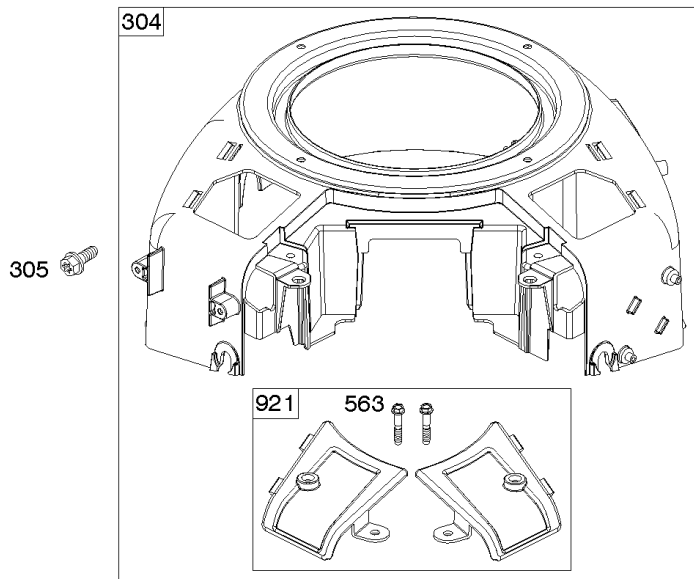

Blower Housing, Air Cleaner, Muffler

REF NO	PART NO	QTY	DESCRIPTION
163	691001		GASKET, Air Cleaner
186A	845141		CONNECTOR, Hose -(EVAP)
186B	593880		CONNECTOR, Hose -(EVAP)
296	591756		STUD -(Muffler)
300	593876		MUFFLER -(Right Outlet) -Used Before Code Date 21062800
300	593877		MUFFLER -(Left Outlet)
304	593622		HOUSING, Blower
305	691005		SCREW -(Blower Housing)
365	699816		SCREW -(Carburetor)
431	593630		ELBOW, Intake
445	841497		FILTER, A/C Cartridge
445A	821136		FILTER, A/C Cartridge
506	690297		SCREW -(Carburetor Cover)
536	593626		CLEANER, Air
563	698425		SCREW -(Debris Screen Guard)
582	593618		CLAMP, Air Cleaner
717	593619		BRACKET, Air Cleaner
717A	593620		BRACKET, Air Cleaner
740	690941		NUT -(Muffler Bracket) -Used Before Code Date 21062800
813	593624		CLAMP
813A	593625		CLAMP
879	593621		COVER, Carburetor/EFI
883	594365		GASKET, Exhaust -Used Before Code Date 21062800
918	799160		HOSE, Vacuum -(Length 9.4 Inches)
921	593629		COVER, Blower Housing
961	691108		SCREW -(Air Cleaner Bracket)
961A	593616		SCREW -(Air Cleaner Bracket)
961B	593617		SCREW -(Air Cleaner Bracket)
964	799159		CAP, Connector
968	593627		COVER, Air Cleaner
1315	593623		HOSE, Air Cleaner
1328	809907		CAP, A/C Rain
1337	593616		SCREW -(Air Cleaner Clamp)
1406	593628		VALVE, Debris
1425	845717		HOSE, Purge Line
1491A	593616		SCREW -(Throttle Body)