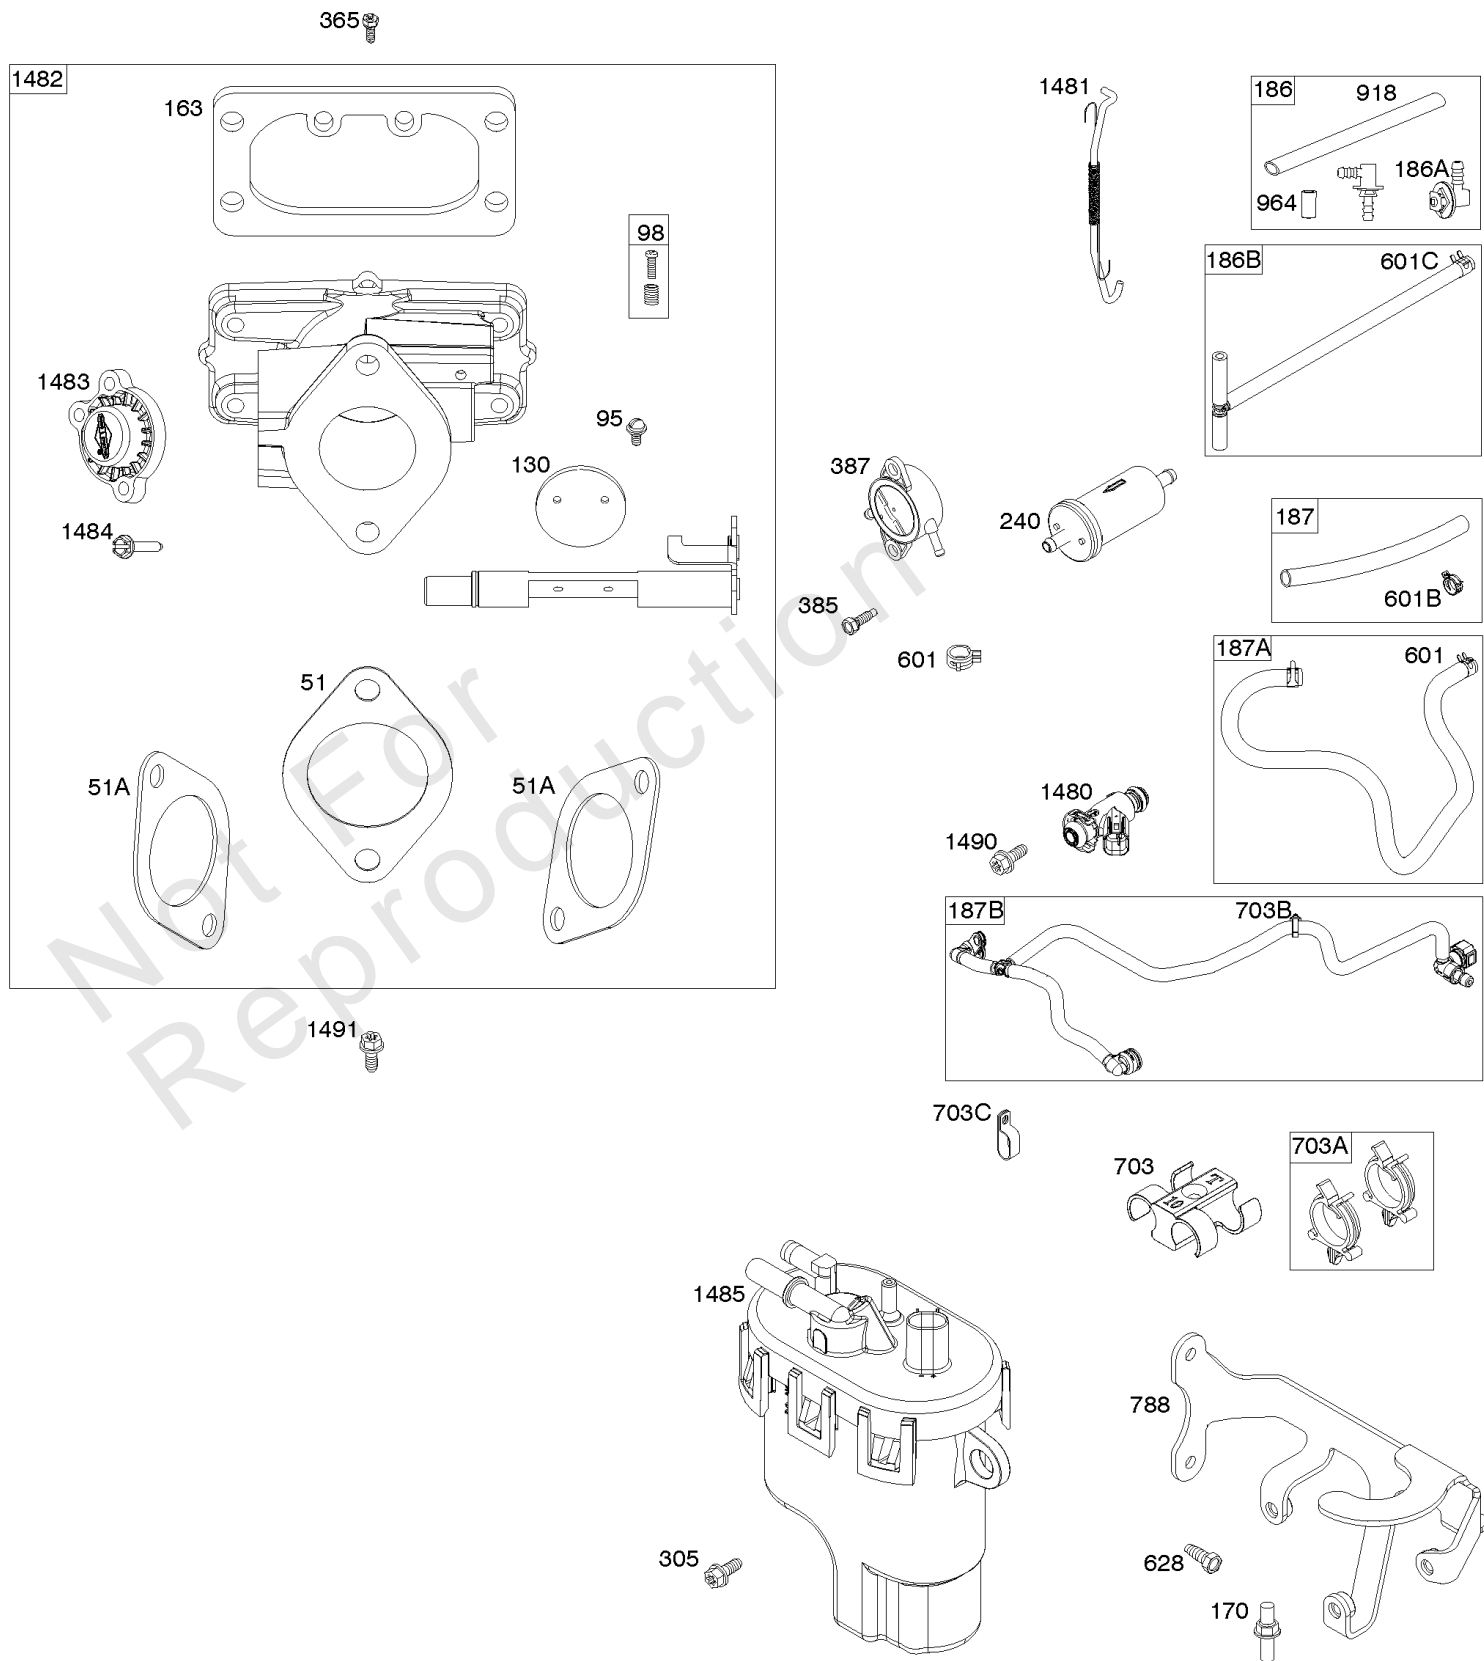

## Throttle Body, Fuel Supply

REF NO	PART NO	QTY	DESCRIPTION
51	593849		GASKET, Intake
51A	593851		GASKET, Intake
95	593897		SCREW -(Throttle Valve)
98	593893		KIT, Idle Speed
130	796875		VALVE, Throttle
163	691001		GASKET, Air Cleaner
170	593903		STUD -(Crankcase Cover/Sump)
186	799158		CONNECTOR, Hose -(EVAP)
186A	845141		CONNECTOR, Hose -(EVAP)
186B	593880		CONNECTOR, Hose -(EVAP)
187	791766		LINE, Fuel -(15 Inches Long)(Cut to Required Length)
187A	593847		LINE, Fuel -(Formed Hose)
187B	593884		LINE, Fuel -(Formed Hose)
240	845125		FILTER, Fuel
305	691005		SCREW -(Blower Housing)
365	699816		SCREW -(Carburetor)
385	797409		SCREW -(Fuel Pump) (Fuel Pump Mounted To Blower Housing)
387	808656		PUMP, Fuel
601	691038		CLAMP, Hose -(Black)
601B	791850		CLAMP, Hose -(Green)
601C	593879		CLAMP, Hose -(Vent Tube) (Fuel Line)
628	691108		SCREW -(Fuel Pump Bracket)
703	593863		CLIP
703A	593846		CLIP -(Fuel Pump)
703B	593865		CLIP -(Fuel Line)
703C	594364		CLIP -(Fuel Line)
788	593864		BRACKET, Fuel Pump
918	799160		HOSE, Vacuum -(Length 9.4 Inches)
964	799159		CAP, Connector
1480	593852		INJECTOR, Fuel
1481	593853		LINK/SPRING ASSEMBLY
1482	593887		BODY, Throttle
1483	593895		COVER, Dust
1484	593896		SCREW -(Dust Cover)
1485	593890		MODULE, Fuel
1490	691127		SCREW -(Fuel Injector)