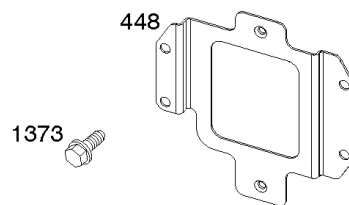

Engine Sump, Oil Pump, Dipstick/Tube Assembly

Mfg. No: 49E777-0001-G1

Engine Sump, Oil Pump, Dipstick/Tube Assembly

REF NO	PART NO	QTY	DESCRIPTION
4	593652		SUMP, Engine
15	690946		PLUG, Oil Drain
20	593644		SEAL, Oil -(PTO Side)
22	694966		SCREW -(Crankcase Cover/Sump)
170	593903		STUD -(Crankcase Cover/Sump)
219	793338		GEAR, Governor
220	799772		WASHER -(Governor Gear)
221	841026		CUP, Governor
239	792028		SWITCH, Oil Pressure
287	594937		SCREW -(Dipstick Tube)
400	796862		COOLER, Oil
404	690442		WASHER -(Governor Crank)
448	593631		BRACKET, Oil Cooler
523	691036		DIPSTICK
524	691032		SEAL, O-Ring
525	691037		TUBE, Dipstick
552	796638		BUSHING, Governor Crank
552A	690553		BUSHING, Governor Crank
601A	841597		CLAMP, Hose -(Oil Cooler Hose)
615	698290		RETAINER, Governor Shaft
616	691045		CRANK, Governor
691	790574		SEAL, Governor Shaft
742	690328		RETAINER, E Ring
750	796208		SCREW -(Oil Pump Cover)
829	593845		HOSE, Oil Cooler -(Oil Cooler Hose)
842	691031		SEAL, O-Ring -(Dipstick Tube)
847	499602		DIPSTICK/TUBE ASSEMBLY
850	100106		SEALANT, Liquid
943	593642		SEAL, O-Ring -(Oil Pump Cover)
965	796221		COVER, Oil Pump
1017	796214		SCREEN, Oil Pump
1024	796220		PUMP, Oil
1027	696854		FILTER, Oil
1028	796864		ADAPTER, Oil Filter
1366	799131		DIVERTER, Oil Cooler
1373	695629		SCREW -(Oil Cooler Bracket)
1373A	799105		SCREW -(Oil Cooler Bracket)
1374	796863		SEAL, O-Ring -(Oil Cooler Diverter)