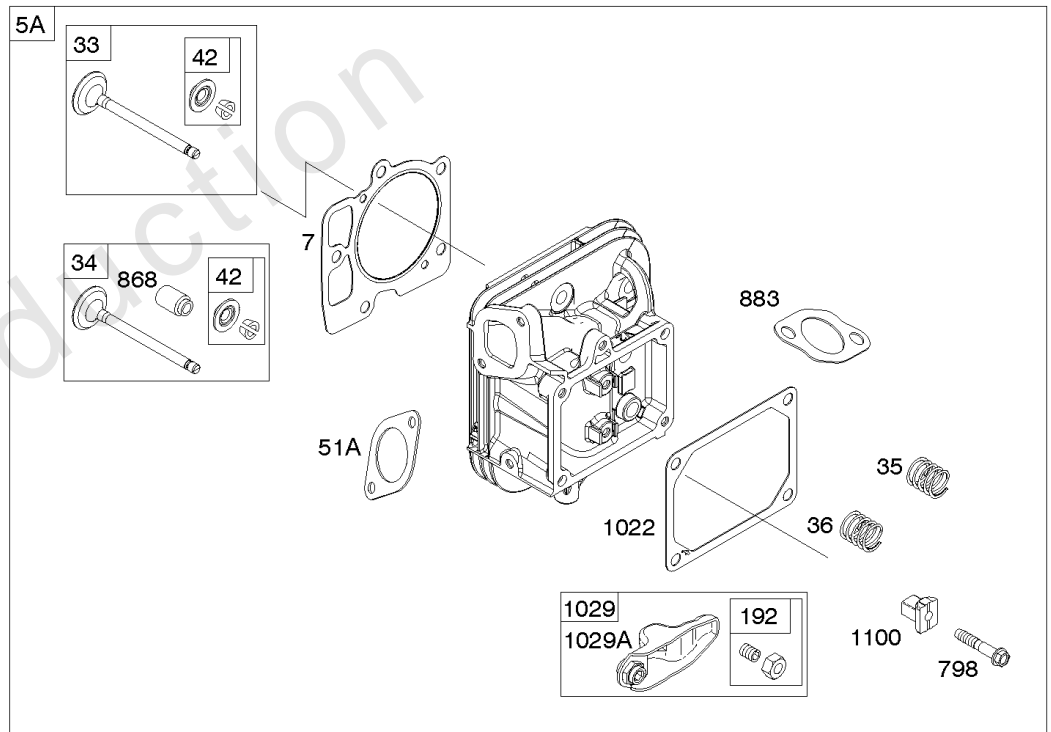

Cylinder Head, Rocker Arm Cover, Intake Manifold

REF NO	PART NO	QTY	DESCRIPTION
5	593838		HEAD, Cylinder -(Cylinder #1)
5A	593839		HEAD, Cylinder -(Cylinder #2)
7	593485		GASKET, Cylinder Head
13	592244		SCREW -(Cylinder Head)
33	593632		VALVE, Exhaust
34	793556		VALVE, Intake
35	694865		SPRING, Valve -(Intake)
36	694865		SPRING, Valve -(Exhaust)
42	499586		KEEPER, Valve
45	690977		TAPPET, Valve
50	593850		MANIFOLD, Intake
51	593849		GASKET, Intake
51A	593851		GASKET, Intake
54	699816		SCREW -(Intake Manifold)
163	691001		GASKET, Air Cleaner
192	690083		ADJUSTER, Rocker Arm
337	792015		PLUG, Spark
383	19576S		WRENCH, Spark Plug
798	697890		SCREW -(Rocker Arm)
868	690968		SEAL, Valve
883	594365		GASKET, Exhaust
914	593637		SCREW -(Rocker Cover)
918A	593641		HOSE, Vacuum -(2.9" Long)
961	691108		SCREW -(Air Cleaner Bracket)
964	799159		CAP, Connector
1022	690971		GASKET, Rocker Cover
1023	593854		COVER, Rocker -(Cylinder #1)
1023A	593855		COVER, Rocker -(Cylinder #2)
1026	690981		ROD, Push -(Steel)
1026A	690982		ROD, Push -(Aluminum)
1029	690972		ARM, Rocker
1029A	807323		ARM, Rocker
1100	791959		PIVOT, Rocker Arm
1491	699816		SCREW -(Throttle Body)