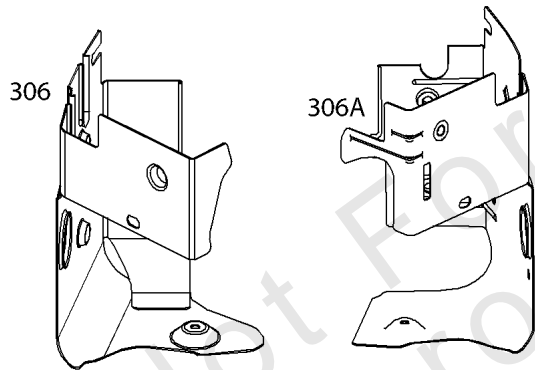

## Cylinder Head, Rocker Arm Cover, Intake Manifold

REF NO	PART NO	QTY	DESCRIPTION
5	593838		HEAD, Cylinder -(Cylinder #1)
5A	593839		HEAD, Cylinder -(Cylinder #2)
7	593485		GASKET, Cylinder Head
13	592244		SCREW -(Cylinder Head)
33	593632		VALVE, Exhaust
34	793556		VALVE, Intake
35	694865		SPRING, Valve -(Intake)
36	694865		SPRING, Valve -(Exhaust)
42	499586		KEEPER, Valve
45	690977		TAPPET, Valve
50	593850		MANIFOLD, Intake
51	593849		GASKET, Intake
51A	593851		GASKET, Intake
54	699816		SCREW -(Intake Manifold)
163	691001		GASKET, Air Cleaner
192	690083		ADJUSTER, Rocker Arm
337	792015		PLUG, Spark
383	19576S		WRENCH, Spark Plug
798	697890		SCREW -(Rocker Arm)
868	690968		SEAL, Valve
883	594365		GASKET, Exhaust
914	593637		SCREW -(Rocker Cover)
918A	593641		HOSE, Vacuum -(2.9" Long)
961	691108		SCREW -(Air Cleaner Bracket)
964	799159		CAP, Connector
1022	690971		GASKET, Rocker Cover
1023	593854		COVER, Rocker -(Cylinder #1)
1023A	593855		COVER, Rocker -(Cylinder #2)
1026	690981		ROD, Push -(Steel)
1026A	690982		ROD, Push -(Aluminum)
1029	690972		ARM, Rocker
1029A	807323		ARM, Rocker
1100	791959		PIVOT, Rocker Arm
1491	699816		SCREW -(Throttle Body)