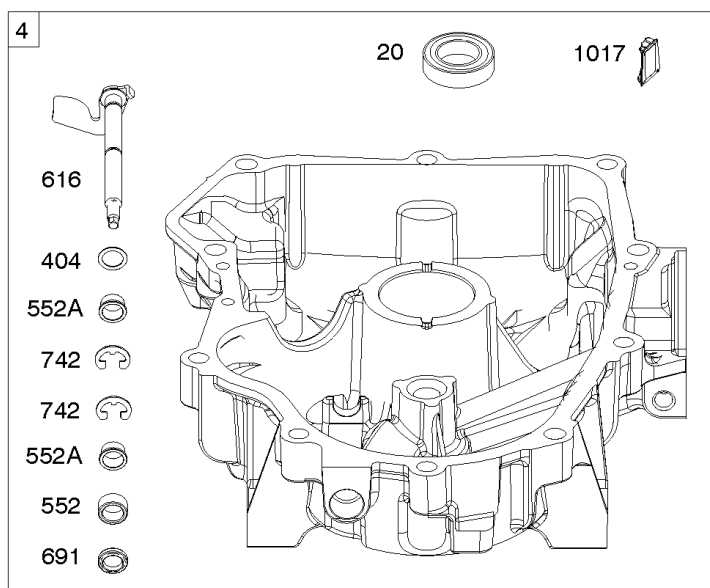

Engine Sump, Oil Pump, Dipstick/Tube Assembly

Mfg. No: 49E777-0001-G1

Engine Sump, Oil Pump, Dipstick/Tube Assembly

REF NO	PART NO	QTY	DESCRIPTION
4	593652		SUMP, Engine
15	690946		PLUG, Oil Drain
20	593644		SEAL, Oil -(PTO Side)
22	694966		SCREW -(Crankcase Cover/Sump)
170	593903		STUD -(Crankcase Cover/Sump)
219	793338		GEAR, Governor
220	799772		WASHER -(Governor Gear)
221	841026		CUP, Governor
239	792028		SWITCH, Oil Pressure
287	594937		SCREW -(Dipstick Tube)
400	796862		COOLER, Oil
404	690442		WASHER -(Governor Crank)
448	593631		BRACKET, Oil Cooler
523	691036		DIPSTICK
524	691032		SEAL, O-Ring
525	691037		TUBE, Dipstick
552	796638		BUSHING, Governor Crank
552A	690553		BUSHING, Governor Crank
601A	841597		CLAMP, Hose -(Oil Cooler Hose)
615	698290		RETAINER, Governor Shaft
616	691045		CRANK, Governor
691	790574		SEAL, Governor Shaft
742	690328		RETAINER, E Ring
750	796208		SCREW -(Oil Pump Cover)
829	593845		HOSE, Oil Cooler -(Oil Cooler Hose)
842	691031		SEAL, O-Ring -(Dipstick Tube)
847	499602		DIPSTICK/TUBE ASSEMBLY
850	100106		SEALANT, Liquid
943	593642		SEAL, O-Ring -(Oil Pump Cover)
965	796221		COVER, Oil Pump
1017	796214		SCREEN, Oil Pump
1024	796220		PUMP, Oil
1027	696854		FILTER, Oil
1028	796864		ADAPTER, Oil Filter
1366	799131		DIVERTER, Oil Cooler
1373	695629		SCREW -(Oil Cooler Bracket)
1373A	799105		SCREW -(Oil Cooler Bracket)
1374	796863		SEAL, O-Ring -(Oil Cooler Diverter)