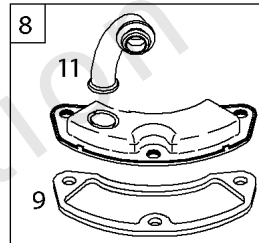

Cylinder, Crankshaft, Camshaft, Air Guides

REF NO	PART NO	QTY	DESCRIPTION
505	691029		NUT -(Governor Control Lever)
540	594325		PLATE, Baffle
562	690311		BOLT -(Governor Control Lever)
573	593607		PLATE, Back
584	594164		COVER, Breather Passage
618	594326		SCREW -(Baffle Plate)
718	690959		PIN, Locating
741	690980		GEAR, Timing
850	100106		SEALANT, Liquid
865	591667		COVER, Air Guide -(Valley)
1263	594166		REED, Breather
1264	594165		SCREW -(Breather Reed)
1319	794467		LABEL, Warning
1319A	797669		LABEL, Warning