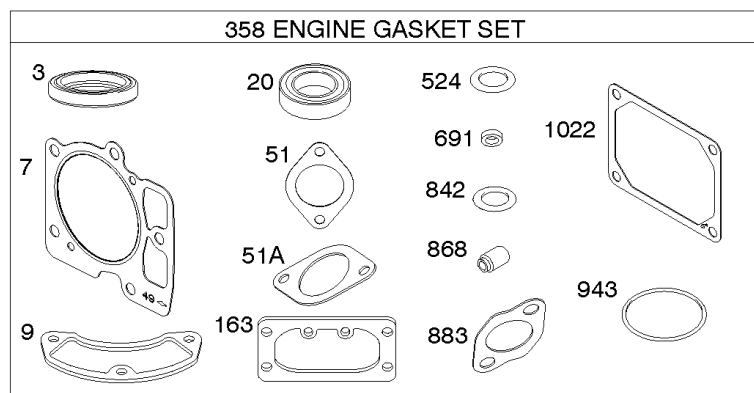

Not For
Reproduction

Engine Gasket Set, Valve Gasket Set

REF NO	PART NO	QTY	DESCRIPTION
3	593643		SEAL, Oil -(Magneto Side)
7	593485		GASKET, Cylinder Head
9	690937		GASKET, Breather
20	593644		SEAL, Oil -(PTO Side)
51	593849		GASKET, Intake
51A	593851		GASKET, Intake
163	691001		GASKET, Air Cleaner
358	593929		GASKET SET, Engine
524	691032		SEAL, O-Ring
691	790574		SEAL, Governor Shaft
842	691031		SEAL, O-Ring -(Dipstick Tube)
850	100106		SEALANT, Liquid
868	690968		SEAL, Valve
883	594365		GASKET, Exhaust
943	593642		SEAL, O-Ring -(Oil Pump Cover)
1022	690971		GASKET, Rocker Cover
1095	593928		GASKET SET, Valve