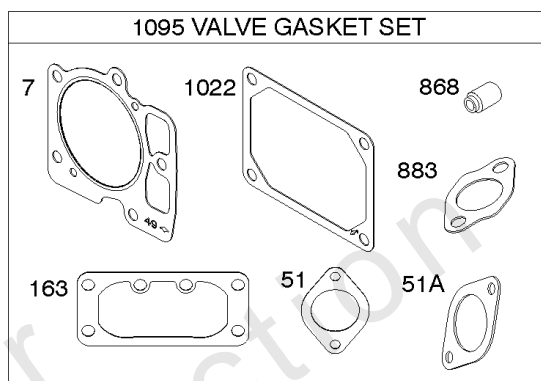

Not For
Reproduction

Engine Gasket Set, Valve Gasket Set

REF NO	PART NO	QTY	DESCRIPTION
3	593643		SEAL, Oil -(Magneto Side)
7	593485		GASKET, Cylinder Head
9	690937		GASKET, Breather
20	593644		SEAL, Oil -(PTO Side)
51	593849		GASKET, Intake
51A	593851		GASKET, Intake
163	691001		GASKET, Air Cleaner
358	593929		GASKET SET, Engine
524	691032		SEAL, O-Ring
691	790574		SEAL, Governor Shaft
842	691031		SEAL, O-Ring -(Dipstick Tube)
850	100106		SEALANT, Liquid
868	690968		SEAL, Valve
883	594365		GASKET, Exhaust
943	593642		SEAL, O-Ring -(Oil Pump Cover)
1022	690971		GASKET, Rocker Cover
1095	593928		GASKET SET, Valve