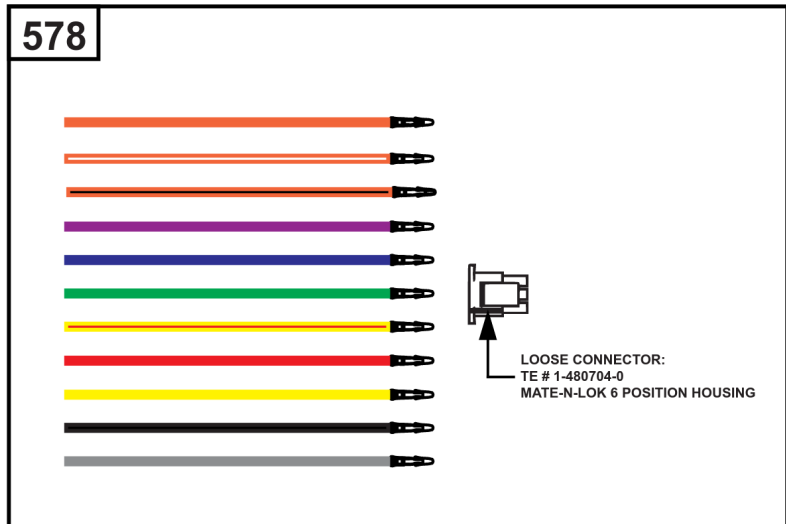

Electrical

REF NO	PART NO	QTY	DESCRIPTION
578	84007350	1	WIRE ASSEMBLY -(Wire Harness Adapter Aids in repowering engine application with Male 6-Pin connector and wires create custom adapter configurations.)
578A	19631	1	TOOL, CUSTOM HARNESS -(6-pin Wire Harness Adapter) (Aids in repowering engine application to an EFI engine)
853	84003359	1	ADAPTER, WIRE -(Wire Harness Adapter) (Aids in repowering ExMark) (Flat 6-spade connector to Briggs & Stratton 6-Pin connector)
920	84002147	1	SOLENOID, STARTER -(Starter Solenoid Kit) (Aids in Repowering when original is solenoid shift)
983	5103809YP	1	LIGHT, Indicator -(MIL Light Indicator) (LED Red)
1616	19626	1	CODE READER -(Tiny Scan Code Reader)

Not For Reproduction