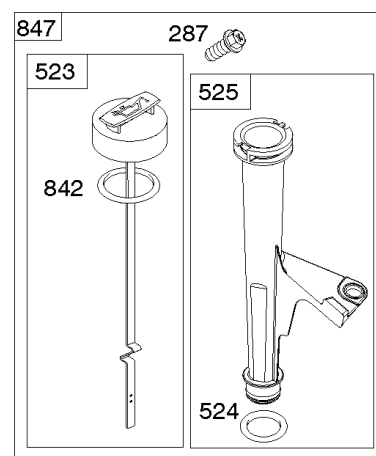

Engine Sump, Oil Pump, Dipstick/Tube Assembly

Mfg. No: 49E777-0001-G1

Engine Sump, Oil Pump, Dipstick/Tube Assembly

REF NO	PART NO	QTY	DESCRIPTION
4	593652		SUMP, Engine
15	690946		PLUG, Oil Drain
20	593644		SEAL, Oil -(PTO Side)
22	694966		SCREW -(Crankcase Cover/Sump)
170	593903		STUD -(Crankcase Cover/Sump)
219	793338		GEAR, Governor
220	799772		WASHER -(Governor Gear)
221	841026		CUP, Governor
239	792028		SWITCH, Oil Pressure
287	594937		SCREW -(Dipstick Tube)
400	796862		COOLER, Oil
404	690442		WASHER -(Governor Crank)
448	593631		BRACKET, Oil Cooler
523	691036		DIPSTICK
524	691032		SEAL, O-Ring
525	691037		TUBE, Dipstick
552	796638		BUSHING, Governor Crank
552A	690553		BUSHING, Governor Crank
601A	841597		CLAMP, Hose -(Oil Cooler Hose)
615	698290		RETAINER, Governor Shaft
616	691045		CRANK, Governor
691	790574		SEAL, Governor Shaft
742	690328		RETAINER, E Ring
750	796208		SCREW -(Oil Pump Cover)
829	593845		HOSE, Oil Cooler -(Oil Cooler Hose)
842	691031		SEAL, O-Ring -(Dipstick Tube)
847	499602		DIPSTICK/TUBE ASSEMBLY
850	100106		SEALANT, Liquid
943	593642		SEAL, O-Ring -(Oil Pump Cover)
965	796221		COVER, Oil Pump
1017	796214		SCREEN, Oil Pump
1024	796220		PUMP, Oil
1027	696854		FILTER, Oil
1028	796864		ADAPTER, Oil Filter
1366	799131		DIVERTER, Oil Cooler
1373	695629		SCREW -(Oil Cooler Bracket)
1373A	799105		SCREW -(Oil Cooler Bracket)
1374	796863		SEAL, O-Ring -(Oil Cooler Diverter)