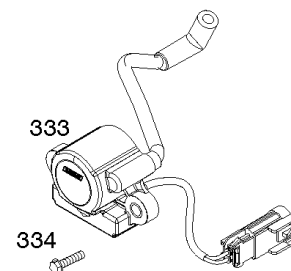

No For
Reproduction

Flywheel, Alternator, Starter

REF NO	PART NO	QTY	DESCRIPTION
23	593840		FLYWHEEL
75	691056		WASHER -(Flywheel)
188	691108		SCREW -(Control Bracket)
209	593911		SPRING, Governor -(Green/White)
211	593724		SPRING, Governed Idle -(Black)
222	798916		BRACKET, Control
265	691024		CLAMP, Casing
267	792629		SCREW -(Casing Clamp)
309	593486		MOTOR, Starter
332	691059		NUT -(Flywheel)
333	593856		ARMATURE, Magneto
334	593848		SCREW -(Magneto Armature)
363	19621		PULLER, Flywheel
474	592830		ALTERNATOR -(10-16 Amp Regulated)
501	593490		REGULATOR
526	691108		SCREW -(Regulator)
555	593489		SCREW -(Starter Solenoid)
563	698425		SCREW -(Debris Screen Guard)
563A	799360		SCREW -(Debris Screen Guard)
697	593487		SCREW -(Starter Motor) (Drive Cap)
703	593863		CLIP
703A	593846		CLIP -(Fuel Pump)
853	593907		ADAPTER, Wire
920	593488		SOLENOID, Starter
949	593636		GUARD, Debris Screen
949A	593206		GUARD, Debris Screen
1005	593640		FAN, Flywheel
1070	593638		SCREW -(Flywheel Fan)
1119	691183		SCREW -(Alternator)
1336	841015		SHIELD, Wire Protective
1481	593853		LINK/SPRING ASSEMBLY