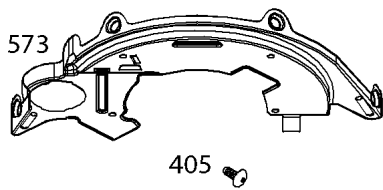

Cylinder, Crankshaft, Camshaft, Air Guides

REF NO	PART NO	QTY	DESCRIPTION
505	691029		NUT -(Governor Control Lever)
540	594325		PLATE, Baffle
562	690311		BOLT -(Governor Control Lever)
573	593607		PLATE, Back
584	594164		COVER, Breather Passage
618	594326		SCREW -(Baffle Plate)
718	690959		PIN, Locating
741	690980		GEAR, Timing
850	100106		SEALANT, Liquid
865	591667		COVER, Air Guide -(Valley)
1263	594166		REED, Breather
1264	594165		SCREW -(Breather Reed)
1319	794467		LABEL, Warning
1319A	797669		LABEL, Warning