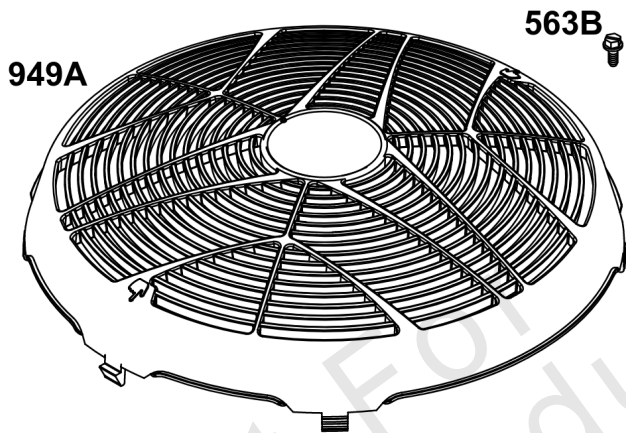

Not For
Reproduction

Flywheel Guards

REF NO	PART NO	QTY	DESCRIPTION
563	799360	1	SCREW -(Debris Screen Guard)
563A	597574	1	SCREW -(Debris Screen Guard)
563B	799359	1	SCREW -(Debris Screen Guard)
949	799357	1	GUARD, Debris Screen -(Static Cover Flywheel) (Requires 4 x 799360 Screw)
949A	797420YP	1	GUARD, Debris Screen -(Static Cover Flywheel High Flow) (Requires 4 x 799360 Screw)
949B	593206	1	GUARD, Debris Screen -(Static Cover Flywheel) (Requires 4 x 799359 Screw)
949C	597573	1	GUARD, Debris Screen -(Wire Static Flywheel Cover) (Requires 4x 597574 Screw) (For Commercial Series)

Not For Reproduction