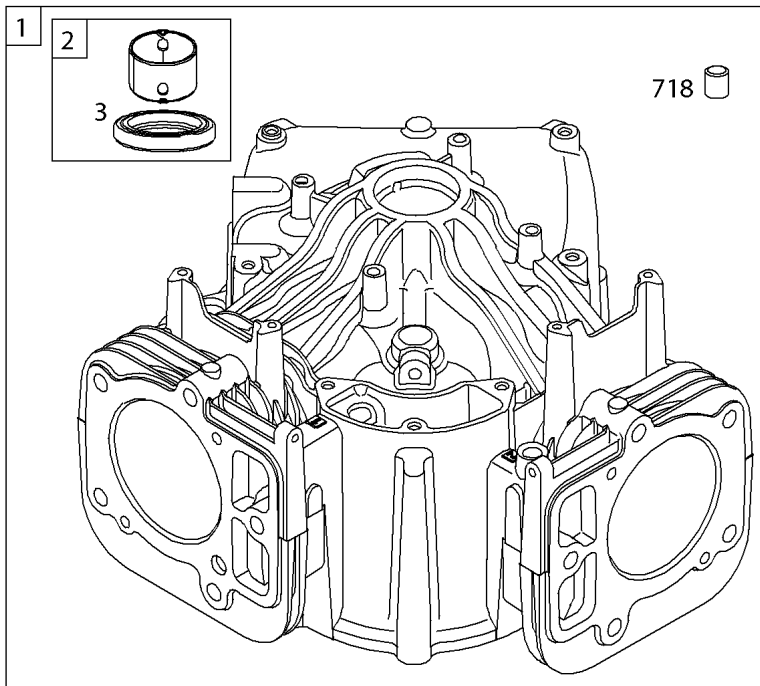

## Cylinder Head, Rocker Arm Cover, Intake Manifold

REF NO	PART NO	QTY	DESCRIPTION
5	593838		HEAD, Cylinder -(Cylinder #1)
5A	593839		HEAD, Cylinder -(Cylinder #2)
7	593485		GASKET, Cylinder Head
13	592244		SCREW -(Cylinder Head)
33	593632		VALVE, Exhaust
34	793556		VALVE, Intake
35	694865		SPRING, Valve -(Intake)
36	694865		SPRING, Valve -(Exhaust)
42	499586		KEEPER, Valve
45	690977		TAPPET, Valve
50	593850		MANIFOLD, Intake
51	593849		GASKET, Intake
51A	593851		GASKET, Intake
54	699816		SCREW -(Intake Manifold)
163	691001		GASKET, Air Cleaner
192	690083		ADJUSTER, Rocker Arm
337	792015		PLUG, Spark
383	19576S		WRENCH, Spark Plug
798	697890		SCREW -(Rocker Arm)
868	690968		SEAL, Valve
883	594365		GASKET, Exhaust
914	593637		SCREW -(Rocker Cover)
918A	593641		HOSE, Vacuum -(2.9" Long)
961	691108		SCREW -(Air Cleaner Bracket)
964	799159		CAP, Connector
1022	690971		GASKET, Rocker Cover
1023	593854		COVER, Rocker -(Cylinder #1)
1023A	593855		COVER, Rocker -(Cylinder #2)
1026	690981		ROD, Push -(Steel)
1026A	690982		ROD, Push -(Aluminum)
1029	690972		ARM, Rocker
1029A	807323		ARM, Rocker
1100	791959		PIVOT, Rocker Arm
1491	699816		SCREW -(Throttle Body)