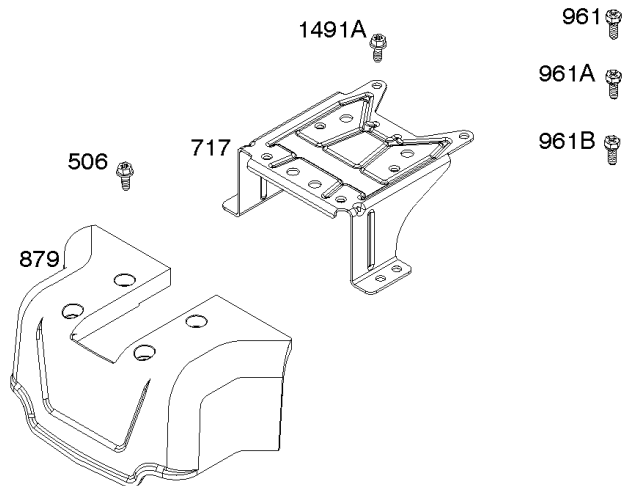

Blower Housing, Air Cleaner, Muffler

REF NO	PART NO	QTY	DESCRIPTION
163	691001		GASKET, Air Cleaner
186A	845141		CONNECTOR, Hose -(EVAP)
186B	593880		CONNECTOR, Hose -(EVAP)
296	591756		STUD -(Muffler)
300	593876		MUFFLER -(Right Outlet) -Used Before Code Date 21062800
300	593877		MUFFLER -(Left Outlet)
304	593622		HOUSING, Blower
305	691005		SCREW -(Blower Housing)
365	699816		SCREW -(Carburetor)
431	593630		ELBOW, Intake
445	841497		FILTER, A/C Cartridge
445A	821136		FILTER, A/C Cartridge
506	690297		SCREW -(Carburetor Cover)
536	593626		CLEANER, Air
563	698425		SCREW -(Debris Screen Guard)
582	593618		CLAMP, Air Cleaner
717	593619		BRACKET, Air Cleaner
717A	593620		BRACKET, Air Cleaner
740	690941		NUT -(Muffler Bracket) -Used Before Code Date 21062800
813	593624		CLAMP
813A	593625		CLAMP
879	593621		COVER, Carburetor/EFI
883	594365		GASKET, Exhaust -Used Before Code Date 21062800
918	799160		HOSE, Vacuum -(Length 9.4 Inches)
921	593629		COVER, Blower Housing
961	691108		SCREW -(Air Cleaner Bracket)
961A	593616		SCREW -(Air Cleaner Bracket)
961B	593617		SCREW -(Air Cleaner Bracket)
964	799159		CAP, Connector
968	593627		COVER, Air Cleaner
1315	593623		HOSE, Air Cleaner
1328	809907		CAP, A/C Rain
1337	593616		SCREW -(Air Cleaner Clamp)
1406	593628		VALVE, Debris
1425	845717		HOSE, Purge Line
1491A	593616		SCREW -(Throttle Body)