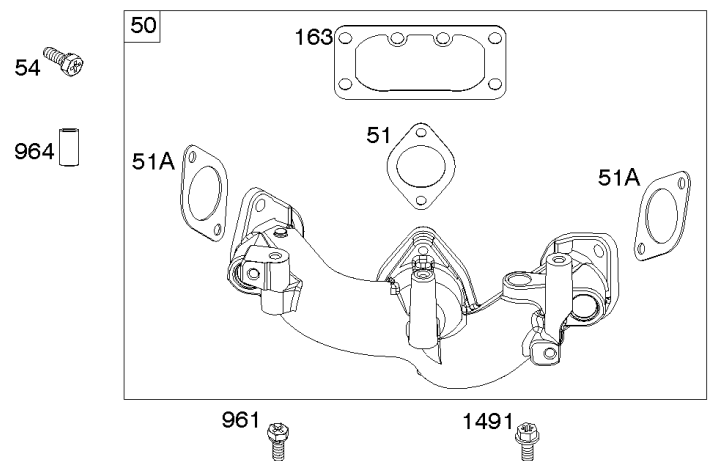

Cylinder Head, Rocker Arm Cover, Intake Manifold

REF NO	PART NO	QTY	DESCRIPTION
5	593838		HEAD, Cylinder -(Cylinder #1)
5A	593839		HEAD, Cylinder -(Cylinder #2)
7	593485		GASKET, Cylinder Head
13	592244		SCREW -(Cylinder Head)
33	593632		VALVE, Exhaust
34	793556		VALVE, Intake
35	694865		SPRING, Valve -(Intake)
36	694865		SPRING, Valve -(Exhaust)
42	499586		KEEPER, Valve
45	690977		TAPPET, Valve
50	593850		MANIFOLD, Intake
51	593849		GASKET, Intake
51A	593851		GASKET, Intake
54	699816		SCREW -(Intake Manifold)
163	691001		GASKET, Air Cleaner
192	690083		ADJUSTER, Rocker Arm
337	792015		PLUG, Spark
383	19576S		WRENCH, Spark Plug
798	697890		SCREW -(Rocker Arm)
868	690968		SEAL, Valve
883	594365		GASKET, Exhaust
914	593637		SCREW -(Rocker Cover)
918A	593641		HOSE, Vacuum -(2.9" Long)
961	691108		SCREW -(Air Cleaner Bracket)
964	799159		CAP, Connector
1022	690971		GASKET, Rocker Cover
1023	593854		COVER, Rocker -(Cylinder #1)
1023A	593855		COVER, Rocker -(Cylinder #2)
1026	690981		ROD, Push -(Steel)
1026A	690982		ROD, Push -(Aluminum)
1029	690972		ARM, Rocker
1029A	807323		ARM, Rocker
1100	791959		PIVOT, Rocker Arm
1491	699816		SCREW -(Throttle Body)