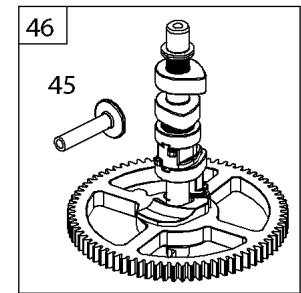

Cylinder, Crankshaft, Camshaft, Air Guides

REF NO	PART NO	QTY	DESCRIPTION
505	691029		NUT -(Governor Control Lever)
540	594325		PLATE, Baffle
562	690311		BOLT -(Governor Control Lever)
573	593607		PLATE, Back
584	594164		COVER, Breather Passage
618	594326		SCREW -(Baffle Plate)
718	690959		PIN, Locating
741	690980		GEAR, Timing
850	100106		SEALANT, Liquid
865	591667		COVER, Air Guide -(Valley)
1263	594166		REED, Breather
1264	594165		SCREW -(Breather Reed)
1319	794467		LABEL, Warning
1319A	797669		LABEL, Warning