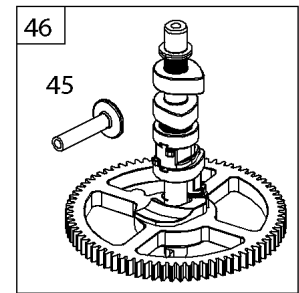

## Cylinder Head, Rocker Arm Cover, Intake Manifold

REF NO	PART NO	QTY	DESCRIPTION
5	593838		HEAD, Cylinder -(Cylinder #1)
5A	593839		HEAD, Cylinder -(Cylinder #2)
7	593485		GASKET, Cylinder Head
13	592244		SCREW -(Cylinder Head)
33	593632		VALVE, Exhaust
34	793556		VALVE, Intake
35	694865		SPRING, Valve -(Intake)
36	694865		SPRING, Valve -(Exhaust)
42	499586		KEEPER, Valve
45	690977		TAPPET, Valve
50	593850		MANIFOLD, Intake
51	593849		GASKET, Intake
51A	593851		GASKET, Intake
54	699816		SCREW -(Intake Manifold)
163	691001		GASKET, Air Cleaner
192	690083		ADJUSTER, Rocker Arm
337	792015		PLUG, Spark
383	19576S		WRENCH, Spark Plug
798	697890		SCREW -(Rocker Arm)
868	690968		SEAL, Valve
883	594365		GASKET, Exhaust
914	593637		SCREW -(Rocker Cover)
918A	593641		HOSE, Vacuum -(2.9" Long)
961	691108		SCREW -(Air Cleaner Bracket)
964	799159		CAP, Connector
1022	690971		GASKET, Rocker Cover
1023	593854		COVER, Rocker -(Cylinder #1)
1023A	593855		COVER, Rocker -(Cylinder #2)
1026	690981		ROD, Push -(Steel)
1026A	690982		ROD, Push -(Aluminum)
1029	690972		ARM, Rocker
1029A	807323		ARM, Rocker
1100	791959		PIVOT, Rocker Arm
1491	699816		SCREW -(Throttle Body)

## Cylinder, Crankshaft, Camshaft, Air Guides

REF NO	PART NO	QTY	DESCRIPTION
505	691029		NUT -(Governor Control Lever)
540	594325		PLATE, Baffle
562	690311		BOLT -(Governor Control Lever)
573	593607		PLATE, Back
584	594164		COVER, Breather Passage
618	594326		SCREW -(Baffle Plate)
718	690959		PIN, Locating
741	690980		GEAR, Timing
850	100106		SEALANT, Liquid
865	591667		COVER, Air Guide -(Valley)
1263	594166		REED, Breather
1264	594165		SCREW -(Breather Reed)
1319	794467		LABEL, Warning
1319A	797669		LABEL, Warning