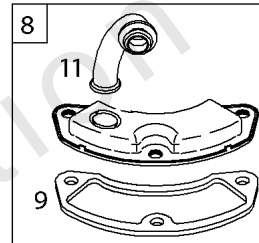

## Cylinder Head, Rocker Arm Cover, Intake Manifold

REF NO	PART NO	QTY	DESCRIPTION
5	593838		HEAD, Cylinder -(Cylinder #1)
5A	593839		HEAD, Cylinder -(Cylinder #2)
7	593485		GASKET, Cylinder Head
13	592244		SCREW -(Cylinder Head)
33	593632		VALVE, Exhaust
34	793556		VALVE, Intake
35	694865		SPRING, Valve -(Intake)
36	694865		SPRING, Valve -(Exhaust)
42	499586		KEEPER, Valve
45	690977		TAPPET, Valve
50	593850		MANIFOLD, Intake
51	593849		GASKET, Intake
51A	593851		GASKET, Intake
54	699816		SCREW -(Intake Manifold)
163	691001		GASKET, Air Cleaner
192	690083		ADJUSTER, Rocker Arm
337	792015		PLUG, Spark
383	19576S		WRENCH, Spark Plug
798	697890		SCREW -(Rocker Arm)
868	690968		SEAL, Valve
883	594365		GASKET, Exhaust
914	593637		SCREW -(Rocker Cover)
918A	593641		HOSE, Vacuum -(2.9" Long)
961	691108		SCREW -(Air Cleaner Bracket)
964	799159		CAP, Connector
1022	690971		GASKET, Rocker Cover
1023	593854		COVER, Rocker -(Cylinder #1)
1023A	593855		COVER, Rocker -(Cylinder #2)
1026	690981		ROD, Push -(Steel)
1026A	690982		ROD, Push -(Aluminum)
1029	690972		ARM, Rocker
1029A	807323		ARM, Rocker
1100	791959		PIVOT, Rocker Arm
1491	699816		SCREW -(Throttle Body)

## Cylinder, Crankshaft, Camshaft, Air Guides

REF NO	PART NO	QTY	DESCRIPTION
505	691029		NUT -(Governor Control Lever)
540	594325		PLATE, Baffle
562	690311		BOLT -(Governor Control Lever)
573	593607		PLATE, Back
584	594164		COVER, Breather Passage
618	594326		SCREW -(Baffle Plate)
718	690959		PIN, Locating
741	690980		GEAR, Timing
850	100106		SEALANT, Liquid
865	591667		COVER, Air Guide -(Valley)
1263	594166		REED, Breather
1264	594165		SCREW -(Breather Reed)
1319	794467		LABEL, Warning
1319A	797669		LABEL, Warning