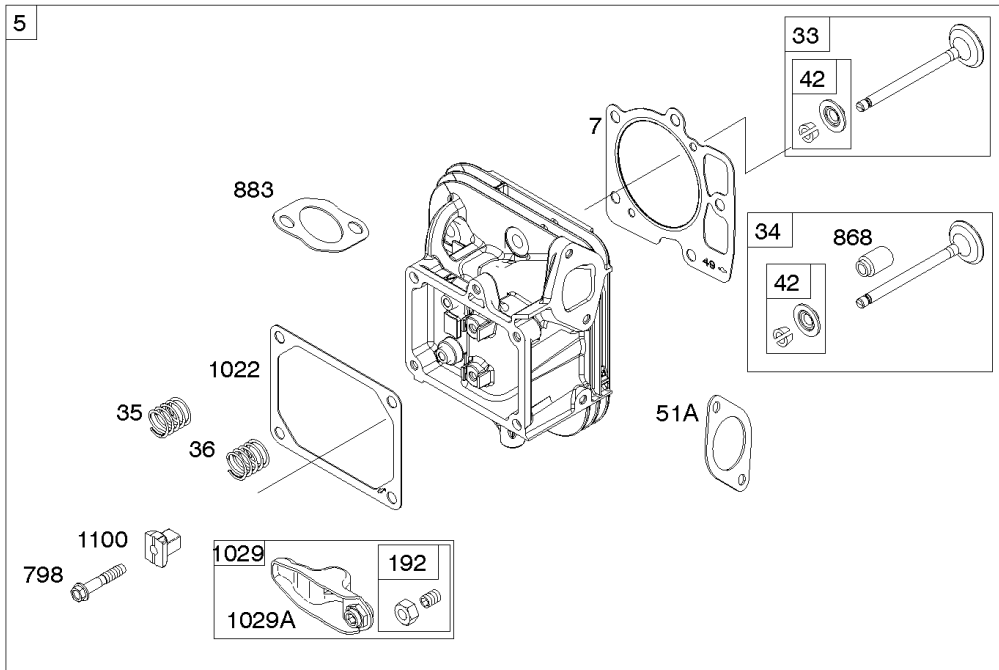

Cylinder Head, Rocker Arm Cover, Intake Manifold

REF NO	PART NO	QTY	DESCRIPTION
5	593838		HEAD, Cylinder -(Cylinder #1)
5A	593839		HEAD, Cylinder -(Cylinder #2)
7	593485		GASKET, Cylinder Head
13	592244		SCREW -(Cylinder Head)
33	593632		VALVE, Exhaust
34	793556		VALVE, Intake
35	694865		SPRING, Valve -(Intake)
36	694865		SPRING, Valve -(Exhaust)
42	499586		KEEPER, Valve
45	690977		TAPPET, Valve
50	593850		MANIFOLD, Intake
51	593849		GASKET, Intake
51A	593851		GASKET, Intake
54	699816		SCREW -(Intake Manifold)
163	691001		GASKET, Air Cleaner
192	690083		ADJUSTER, Rocker Arm
337	792015		PLUG, Spark
383	19576S		WRENCH, Spark Plug
798	697890		SCREW -(Rocker Arm)
868	690968		SEAL, Valve
883	594365		GASKET, Exhaust
914	593637		SCREW -(Rocker Cover)
918A	593641		HOSE, Vacuum -(2.9" Long)
961	691108		SCREW -(Air Cleaner Bracket)
964	799159		CAP, Connector
1022	690971		GASKET, Rocker Cover
1023	593854		COVER, Rocker -(Cylinder #1)
1023A	593855		COVER, Rocker -(Cylinder #2)
1026	690981		ROD, Push -(Steel)
1026A	690982		ROD, Push -(Aluminum)
1029	690972		ARM, Rocker
1029A	807323		ARM, Rocker
1100	791959		PIVOT, Rocker Arm
1491	699816		SCREW -(Throttle Body)