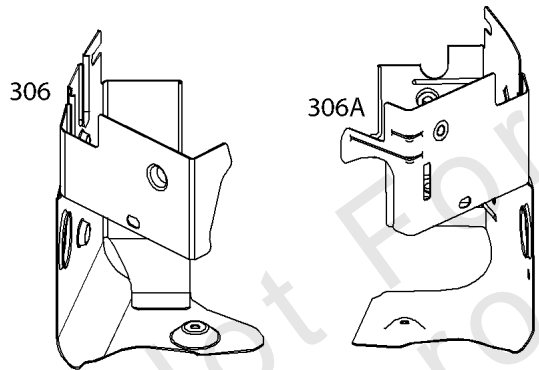

Cylinder, Crankshaft, Camshaft, Air Guides

REF NO	PART NO	QTY	DESCRIPTION
505	691029		NUT -(Governor Control Lever)
540	594325		PLATE, Baffle
562	690311		BOLT -(Governor Control Lever)
573	593607		PLATE, Back
584	594164		COVER, Breather Passage
618	594326		SCREW -(Baffle Plate)
718	690959		PIN, Locating
741	690980		GEAR, Timing
850	100106		SEALANT, Liquid
865	591667		COVER, Air Guide -(Valley)
1263	594166		REED, Breather
1264	594165		SCREW -(Breather Reed)
1319	794467		LABEL, Warning
1319A	797669		LABEL, Warning