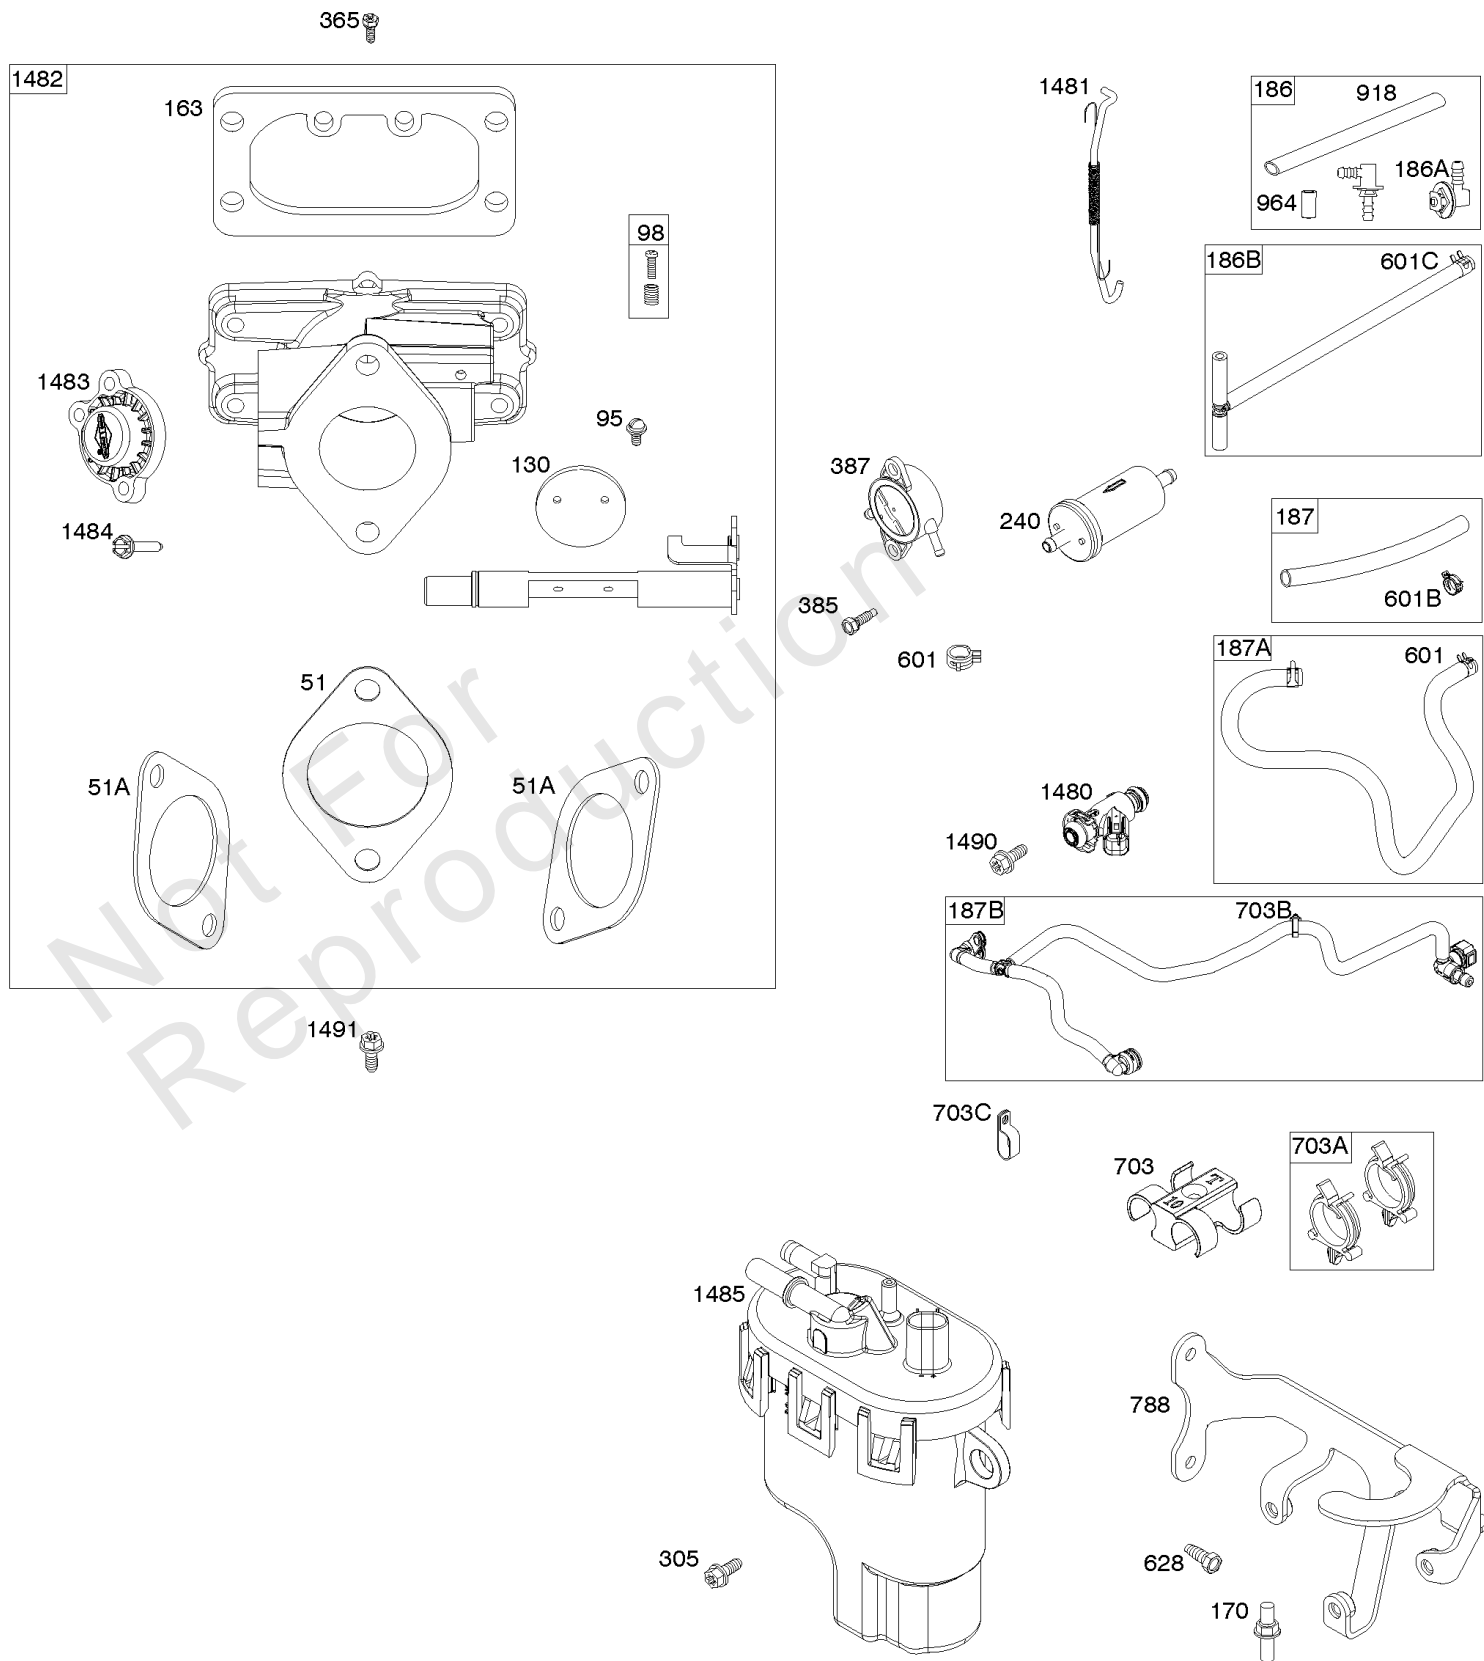

Throttle Body, Fuel Supply

REF NO	PART NO	QTY	DESCRIPTION
51	593849		GASKET, Intake
51A	593851		GASKET, Intake
95	593897		SCREW -(Throttle Valve)
98	593893		KIT, Idle Speed
130	796875		VALVE, Throttle
163	691001		GASKET, Air Cleaner
170	593903		STUD -(Crankcase Cover/Sump)
186	799158		CONNECTOR, Hose -(EVAP)
186A	845141		CONNECTOR, Hose -(EVAP)
186B	593880		CONNECTOR, Hose -(EVAP)
187	791766		LINE, Fuel -(15 Inches Long)(Cut to Required Length)
187A	593847		LINE, Fuel -(Formed Hose)
187B	593884		LINE, Fuel -(Formed Hose)
240	845125		FILTER, Fuel
305	691005		SCREW -(Blower Housing)
365	699816		SCREW -(Carburetor)
385	797409		SCREW -(Fuel Pump) (Fuel Pump Mounted To Blower Housing)
387	808656		PUMP, Fuel
601	691038		CLAMP, Hose -(Black)
601B	791850		CLAMP, Hose -(Green)
601C	593879		CLAMP, Hose -(Vent Tube) (Fuel Line)
628	691108		SCREW -(Fuel Pump Bracket)
703	593863		CLIP
703A	593846		CLIP -(Fuel Pump)
703B	593865		CLIP -(Fuel Line)
703C	594364		CLIP -(Fuel Line)
788	593864		BRACKET, Fuel Pump
918	799160		HOSE, Vacuum -(Length 9.4 Inches)
964	799159		CAP, Connector
1480	593852		INJECTOR, Fuel
1481	593853		LINK/SPRING ASSEMBLY
1482	593887		BODY, Throttle
1483	593895		COVER, Dust
1484	593896		SCREW -(Dust Cover)
1485	593890		MODULE, Fuel
1490	691127		SCREW -(Fuel Injector)