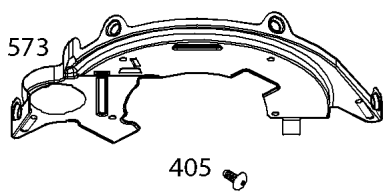

## Cylinder Head, Rocker Arm Cover, Intake Manifold

REF NO	PART NO	QTY	DESCRIPTION
5	593838		HEAD, Cylinder -(Cylinder #1)
5A	593839		HEAD, Cylinder -(Cylinder #2)
7	593485		GASKET, Cylinder Head
13	592244		SCREW -(Cylinder Head)
33	593632		VALVE, Exhaust
34	793556		VALVE, Intake
35	694865		SPRING, Valve -(Intake)
36	694865		SPRING, Valve -(Exhaust)
42	499586		KEEPER, Valve
45	690977		TAPPET, Valve
50	593850		MANIFOLD, Intake
51	593849		GASKET, Intake
51A	593851		GASKET, Intake
54	699816		SCREW -(Intake Manifold)
163	691001		GASKET, Air Cleaner
192	690083		ADJUSTER, Rocker Arm
337	792015		PLUG, Spark
383	19576S		WRENCH, Spark Plug
798	697890		SCREW -(Rocker Arm)
868	690968		SEAL, Valve
883	594365		GASKET, Exhaust
914	593637		SCREW -(Rocker Cover)
918A	593641		HOSE, Vacuum -(2.9" Long)
961	691108		SCREW -(Air Cleaner Bracket)
964	799159		CAP, Connector
1022	690971		GASKET, Rocker Cover
1023	593854		COVER, Rocker -(Cylinder #1)
1023A	593855		COVER, Rocker -(Cylinder #2)
1026	690981		ROD, Push -(Steel)
1026A	690982		ROD, Push -(Aluminum)
1029	690972		ARM, Rocker
1029A	807323		ARM, Rocker
1100	791959		PIVOT, Rocker Arm
1491	699816		SCREW -(Throttle Body)