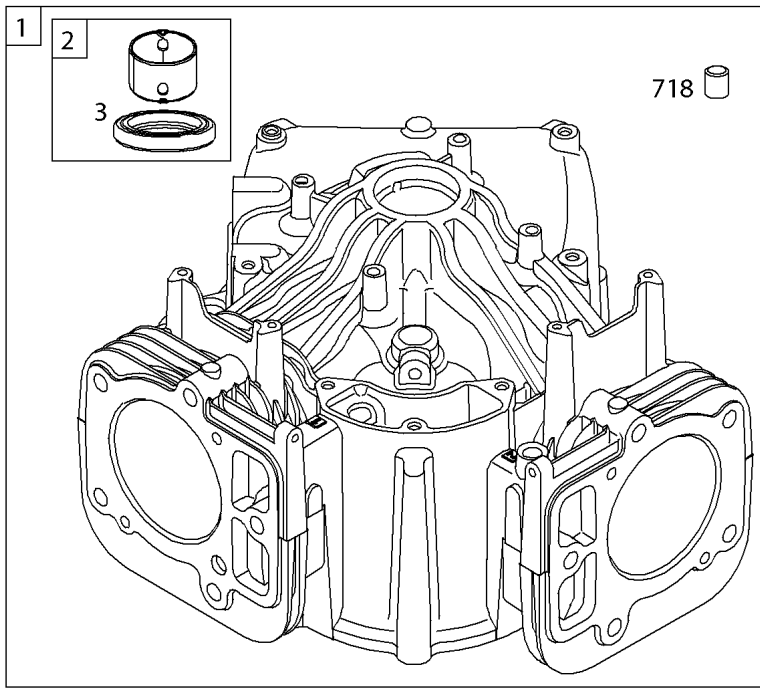

Cylinder, Crankshaft, Camshaft, Air Guides

REF NO	PART NO	QTY	DESCRIPTION
505	691029		NUT -(Governor Control Lever)
540	594325		PLATE, Baffle
562	690311		BOLT -(Governor Control Lever)
573	593607		PLATE, Back
584	594164		COVER, Breather Passage
618	594326		SCREW -(Baffle Plate)
718	690959		PIN, Locating
741	690980		GEAR, Timing
850	100106		SEALANT, Liquid
865	591667		COVER, Air Guide -(Valley)
1263	594166		REED, Breather
1264	594165		SCREW -(Breather Reed)
1319	794467		LABEL, Warning
1319A	797669		LABEL, Warning