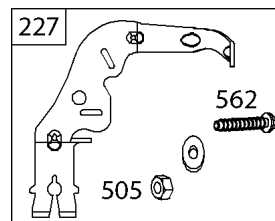

## Cylinder Head, Rocker Arm Cover, Intake Manifold

REF NO	PART NO	QTY	DESCRIPTION
5	593838		HEAD, Cylinder -(Cylinder #1)
5A	593839		HEAD, Cylinder -(Cylinder #2)
7	593485		GASKET, Cylinder Head
13	592244		SCREW -(Cylinder Head)
33	593632		VALVE, Exhaust
34	793556		VALVE, Intake
35	694865		SPRING, Valve -(Intake)
36	694865		SPRING, Valve -(Exhaust)
42	499586		KEEPER, Valve
45	690977		TAPPET, Valve
50	593850		MANIFOLD, Intake
51	593849		GASKET, Intake
51A	593851		GASKET, Intake
54	699816		SCREW -(Intake Manifold)
163	691001		GASKET, Air Cleaner
192	690083		ADJUSTER, Rocker Arm
337	792015		PLUG, Spark
383	19576S		WRENCH, Spark Plug
798	697890		SCREW -(Rocker Arm)
868	690968		SEAL, Valve
883	594365		GASKET, Exhaust
914	593637		SCREW -(Rocker Cover)
918A	593641		HOSE, Vacuum -(2.9" Long)
961	691108		SCREW -(Air Cleaner Bracket)
964	799159		CAP, Connector
1022	690971		GASKET, Rocker Cover
1023	593854		COVER, Rocker -(Cylinder #1)
1023A	593855		COVER, Rocker -(Cylinder #2)
1026	690981		ROD, Push -(Steel)
1026A	690982		ROD, Push -(Aluminum)
1029	690972		ARM, Rocker
1029A	807323		ARM, Rocker
1100	791959		PIVOT, Rocker Arm
1491	699816		SCREW -(Throttle Body)

## Cylinder, Crankshaft, Camshaft, Air Guides

REF NO	PART NO	QTY	DESCRIPTION
505	691029		NUT -(Governor Control Lever)
540	594325		PLATE, Baffle
562	690311		BOLT -(Governor Control Lever)
573	593607		PLATE, Back
584	594164		COVER, Breather Passage
618	594326		SCREW -(Baffle Plate)
718	690959		PIN, Locating
741	690980		GEAR, Timing
850	100106		SEALANT, Liquid
865	591667		COVER, Air Guide -(Valley)
1263	594166		REED, Breather
1264	594165		SCREW -(Breather Reed)
1319	794467		LABEL, Warning
1319A	797669		LABEL, Warning