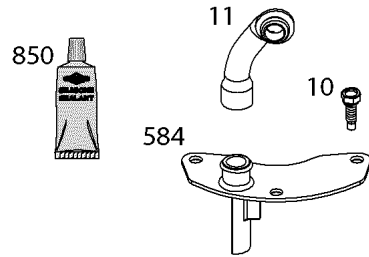

## Cylinder Head, Rocker Arm Cover, Intake Manifold

REF NO	PART NO	QTY	DESCRIPTION
5	593838		HEAD, Cylinder -(Cylinder #1)
5A	593839		HEAD, Cylinder -(Cylinder #2)
7	593485		GASKET, Cylinder Head
13	592244		SCREW -(Cylinder Head)
33	593632		VALVE, Exhaust
34	793556		VALVE, Intake
35	694865		SPRING, Valve -(Intake)
36	694865		SPRING, Valve -(Exhaust)
42	499586		KEEPER, Valve
45	690977		TAPPET, Valve
50	593850		MANIFOLD, Intake
51	593849		GASKET, Intake
51A	593851		GASKET, Intake
54	699816		SCREW -(Intake Manifold)
163	691001		GASKET, Air Cleaner
192	690083		ADJUSTER, Rocker Arm
337	792015		PLUG, Spark
383	19576S		WRENCH, Spark Plug
798	697890		SCREW -(Rocker Arm)
868	690968		SEAL, Valve
883	594365		GASKET, Exhaust
914	593637		SCREW -(Rocker Cover)
918A	593641		HOSE, Vacuum -(2.9" Long)
961	691108		SCREW -(Air Cleaner Bracket)
964	799159		CAP, Connector
1022	690971		GASKET, Rocker Cover
1023	593854		COVER, Rocker -(Cylinder #1)
1023A	593855		COVER, Rocker -(Cylinder #2)
1026	690981		ROD, Push -(Steel)
1026A	690982		ROD, Push -(Aluminum)
1029	690972		ARM, Rocker
1029A	807323		ARM, Rocker
1100	791959		PIVOT, Rocker Arm
1491	699816		SCREW -(Throttle Body)

## Cylinder, Crankshaft, Camshaft, Air Guides

REF NO	PART NO	QTY	DESCRIPTION
505	691029		NUT -(Governor Control Lever)
540	594325		PLATE, Baffle
562	690311		BOLT -(Governor Control Lever)
573	593607		PLATE, Back
584	594164		COVER, Breather Passage
618	594326		SCREW -(Baffle Plate)
718	690959		PIN, Locating
741	690980		GEAR, Timing
850	100106		SEALANT, Liquid
865	591667		COVER, Air Guide -(Valley)
1263	594166		REED, Breather
1264	594165		SCREW -(Breather Reed)
1319	794467		LABEL, Warning
1319A	797669		LABEL, Warning