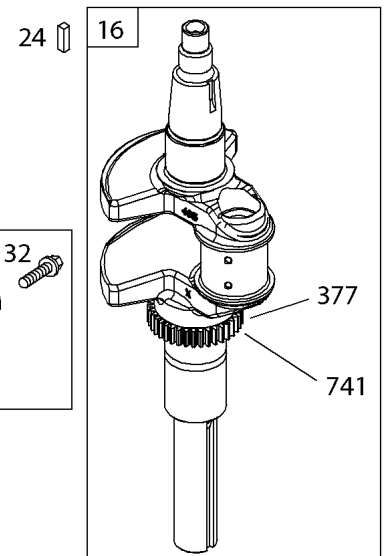

## Cylinder Head, Rocker Arm Cover, Intake Manifold

REF NO	PART NO	QTY	DESCRIPTION
5	593838		HEAD, Cylinder -(Cylinder #1)
5A	593839		HEAD, Cylinder -(Cylinder #2)
7	593485		GASKET, Cylinder Head
13	592244		SCREW -(Cylinder Head)
33	593632		VALVE, Exhaust
34	793556		VALVE, Intake
35	694865		SPRING, Valve -(Intake)
36	694865		SPRING, Valve -(Exhaust)
42	499586		KEEPER, Valve
45	690977		TAPPET, Valve
50	593850		MANIFOLD, Intake
51	593849		GASKET, Intake
51A	593851		GASKET, Intake
54	699816		SCREW -(Intake Manifold)
163	691001		GASKET, Air Cleaner
192	690083		ADJUSTER, Rocker Arm
337	792015		PLUG, Spark
383	19576S		WRENCH, Spark Plug
798	697890		SCREW -(Rocker Arm)
868	690968		SEAL, Valve
883	594365		GASKET, Exhaust
914	593637		SCREW -(Rocker Cover)
918A	593641		HOSE, Vacuum -(2.9" Long)
961	691108		SCREW -(Air Cleaner Bracket)
964	799159		CAP, Connector
1022	690971		GASKET, Rocker Cover
1023	593854		COVER, Rocker -(Cylinder #1)
1023A	593855		COVER, Rocker -(Cylinder #2)
1026	690981		ROD, Push -(Steel)
1026A	690982		ROD, Push -(Aluminum)
1029	690972		ARM, Rocker
1029A	807323		ARM, Rocker
1100	791959		PIVOT, Rocker Arm
1491	699816		SCREW -(Throttle Body)

## Cylinder, Crankshaft, Camshaft, Air Guides

REF NO	PART NO	QTY	DESCRIPTION
505	691029		NUT -(Governor Control Lever)
540	594325		PLATE, Baffle
562	690311		BOLT -(Governor Control Lever)
573	593607		PLATE, Back
584	594164		COVER, Breather Passage
618	594326		SCREW -(Baffle Plate)
718	690959		PIN, Locating
741	690980		GEAR, Timing
850	100106		SEALANT, Liquid
865	591667		COVER, Air Guide -(Valley)
1263	594166		REED, Breather
1264	594165		SCREW -(Breather Reed)
1319	794467		LABEL, Warning
1319A	797669		LABEL, Warning