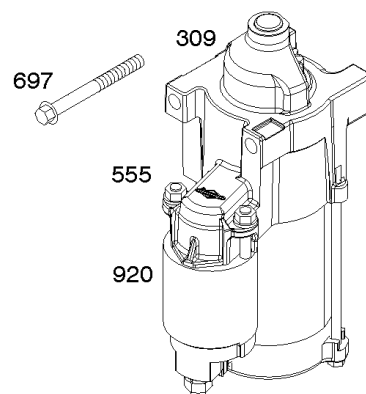

No For
Reproduction

Flywheel, Alternator, Starter

REF NO	PART NO	QTY	DESCRIPTION
23	593840		FLYWHEEL
75	691056		WASHER -(Flywheel)
188	691108		SCREW -(Control Bracket)
209	593911		SPRING, Governor -(Green/White)
211	593724		SPRING, Governed Idle -(Black)
222	798916		BRACKET, Control
265	691024		CLAMP, Casing
267	792629		SCREW -(Casing Clamp)
309	593486		MOTOR, Starter
332	691059		NUT -(Flywheel)
333	593856		ARMATURE, Magneto
334	593848		SCREW -(Magneto Armature)
363	19621		PULLER, Flywheel
474	592830		ALTERNATOR -(10-16 Amp Regulated)
501	593490		REGULATOR
526	691108		SCREW -(Regulator)
555	593489		SCREW -(Starter Solenoid)
563	698425		SCREW -(Debris Screen Guard)
563A	799360		SCREW -(Debris Screen Guard)
697	593487		SCREW -(Starter Motor) (Drive Cap)
703	593863		CLIP
703A	593846		CLIP -(Fuel Pump)
853	593907		ADAPTER, Wire
920	593488		SOLENOID, Starter
949	593636		GUARD, Debris Screen
949A	593206		GUARD, Debris Screen
1005	593640		FAN, Flywheel
1070	593638		SCREW -(Flywheel Fan)
1119	691183		SCREW -(Alternator)
1336	841015		SHIELD, Wire Protective
1481	593853		LINK/SPRING ASSEMBLY