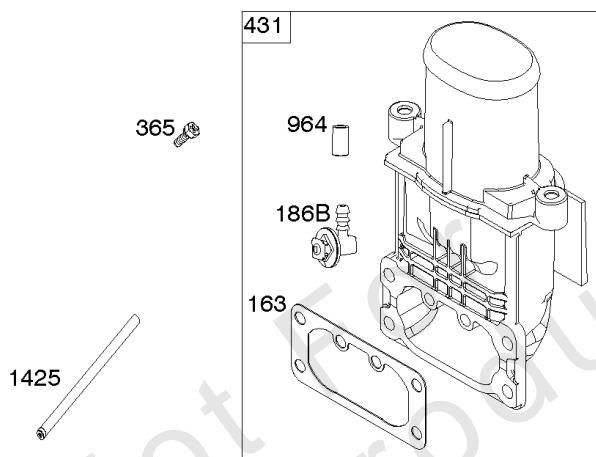

Blower Housing, Air Cleaner, Muffler

REF NO	PART NO	QTY	DESCRIPTION
163	691001		GASKET, Air Cleaner
186A	845141		CONNECTOR, Hose -(EVAP)
186B	593880		CONNECTOR, Hose -(EVAP)
296	591756		STUD -(Muffler)
300	593876		MUFFLER -(Right Outlet) -Used Before Code Date 21062800
300	593877		MUFFLER -(Left Outlet)
304	593622		HOUSING, Blower
305	691005		SCREW -(Blower Housing)
365	699816		SCREW -(Carburetor)
431	593630		ELBOW, Intake
445	841497		FILTER, A/C Cartridge
445A	821136		FILTER, A/C Cartridge
506	690297		SCREW -(Carburetor Cover)
536	593626		CLEANER, Air
563	698425		SCREW -(Debris Screen Guard)
582	593618		CLAMP, Air Cleaner
717	593619		BRACKET, Air Cleaner
717A	593620		BRACKET, Air Cleaner
740	690941		NUT -(Muffler Bracket) -Used Before Code Date 21062800
813	593624		CLAMP
813A	593625		CLAMP
879	593621		COVER, Carburetor/EFI
883	594365		GASKET, Exhaust -Used Before Code Date 21062800
918	799160		HOSE, Vacuum -(Length 9.4 Inches)
921	593629		COVER, Blower Housing
961	691108		SCREW -(Air Cleaner Bracket)
961A	593616		SCREW -(Air Cleaner Bracket)
961B	593617		SCREW -(Air Cleaner Bracket)
964	799159		CAP, Connector
968	593627		COVER, Air Cleaner
1315	593623		HOSE, Air Cleaner
1328	809907		CAP, A/C Rain
1337	593616		SCREW -(Air Cleaner Clamp)
1406	593628		VALVE, Debris
1425	845717		HOSE, Purge Line
1491A	593616		SCREW -(Throttle Body)