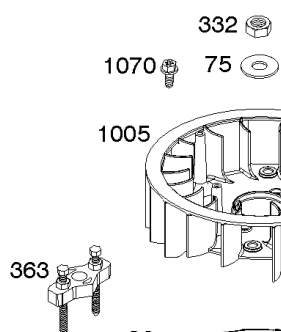

No For
Reproduction

Flywheel, Alternator, Starter

REF NO	PART NO	QTY	DESCRIPTION
23	593840		FLYWHEEL
75	691056		WASHER -(Flywheel)
188	691108		SCREW -(Control Bracket)
209	593911		SPRING, Governor -(Green/White)
211	593724		SPRING, Governed Idle -(Black)
222	798916		BRACKET, Control
265	691024		CLAMP, Casing
267	792629		SCREW -(Casing Clamp)
309	593486		MOTOR, Starter
332	691059		NUT -(Flywheel)
333	593856		ARMATURE, Magneto
334	593848		SCREW -(Magneto Armature)
363	19621		PULLER, Flywheel
474	592830		ALTERNATOR -(10-16 Amp Regulated)
501	593490		REGULATOR
526	691108		SCREW -(Regulator)
555	593489		SCREW -(Starter Solenoid)
563	698425		SCREW -(Debris Screen Guard)
563A	799360		SCREW -(Debris Screen Guard)
697	593487		SCREW -(Starter Motor) (Drive Cap)
703	593863		CLIP
703A	593846		CLIP -(Fuel Pump)
853	593907		ADAPTER, Wire
920	593488		SOLENOID, Starter
949	593636		GUARD, Debris Screen
949A	593206		GUARD, Debris Screen
1005	593640		FAN, Flywheel
1070	593638		SCREW -(Flywheel Fan)
1119	691183		SCREW -(Alternator)
1336	841015		SHIELD, Wire Protective
1481	593853		LINK/SPRING ASSEMBLY