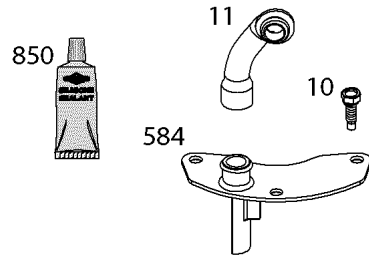

Cylinder, Crankshaft, Camshaft, Air Guides

REF NO	PART NO	QTY	DESCRIPTION
505	691029		NUT -(Governor Control Lever)
540	594325		PLATE, Baffle
562	690311		BOLT -(Governor Control Lever)
573	593607		PLATE, Back
584	594164		COVER, Breather Passage
618	594326		SCREW -(Baffle Plate)
718	690959		PIN, Locating
741	690980		GEAR, Timing
850	100106		SEALANT, Liquid
865	591667		COVER, Air Guide -(Valley)
1263	594166		REED, Breather
1264	594165		SCREW -(Breather Reed)
1319	794467		LABEL, Warning
1319A	797669		LABEL, Warning