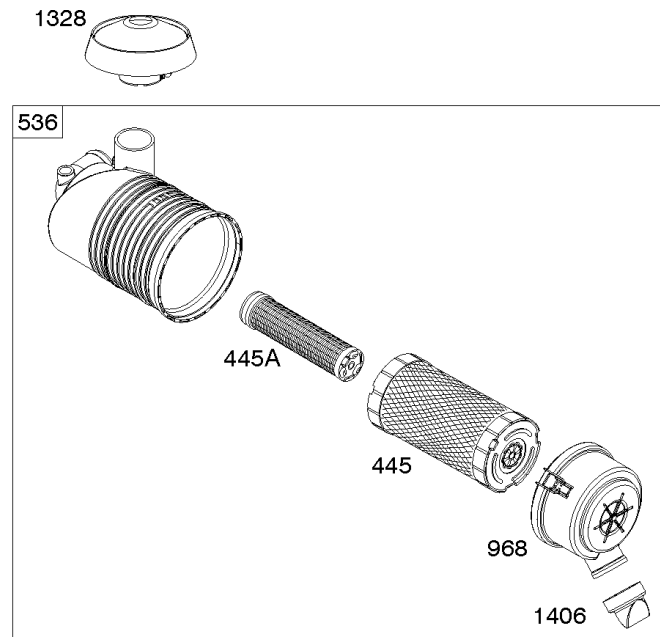

Blower Housing, Air Cleaner, Muffler

REF NO	PART NO	QTY	DESCRIPTION
163	691001		GASKET, Air Cleaner
186A	845141		CONNECTOR, Hose -(EVAP)
186B	593880		CONNECTOR, Hose -(EVAP)
296	591756		STUD -(Muffler)
300	593876		MUFFLER -(Right Outlet) -Used Before Code Date 21062800
300	593877		MUFFLER -(Left Outlet)
304	593622		HOUSING, Blower
305	691005		SCREW -(Blower Housing)
365	699816		SCREW -(Carburetor)
431	593630		ELBOW, Intake
445	841497		FILTER, A/C Cartridge
445A	821136		FILTER, A/C Cartridge
506	690297		SCREW -(Carburetor Cover)
536	593626		CLEANER, Air
563	698425		SCREW -(Debris Screen Guard)
582	593618		CLAMP, Air Cleaner
717	593619		BRACKET, Air Cleaner
717A	593620		BRACKET, Air Cleaner
740	690941		NUT -(Muffler Bracket) -Used Before Code Date 21062800
813	593624		CLAMP
813A	593625		CLAMP
879	593621		COVER, Carburetor/EFI
883	594365		GASKET, Exhaust -Used Before Code Date 21062800
918	799160		HOSE, Vacuum -(Length 9.4 Inches)
921	593629		COVER, Blower Housing
961	691108		SCREW -(Air Cleaner Bracket)
961A	593616		SCREW -(Air Cleaner Bracket)
961B	593617		SCREW -(Air Cleaner Bracket)
964	799159		CAP, Connector
968	593627		COVER, Air Cleaner
1315	593623		HOSE, Air Cleaner
1328	809907		CAP, A/C Rain
1337	593616		SCREW -(Air Cleaner Clamp)
1406	593628		VALVE, Debris
1425	845717		HOSE, Purge Line
1491A	593616		SCREW -(Throttle Body)