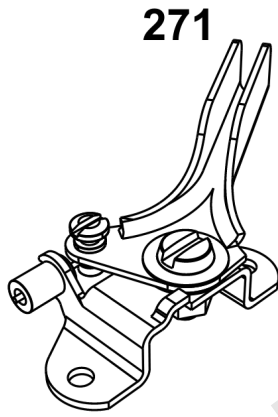

Not For
Reproduction

Speed Control

REF NO	PART NO	QTY	DESCRIPTION
265	691024	1	CLAMP, Casing -(Casing Clamp for Hard Casing)
265A	690798	1	CLAMP, Casing -(Casing Clamp for Soft Casing)
267	792629	1	SCREW -(Screw for Casing Clamp)
269	93907	1	WIRE, Control -(Control Wire 100')
271	691028	1	LEVER, Control -(Speed Control Lever Assembly)
271A	692105	1	LEVER, Control -("L" formed end Speed Control Lever Assembly)
271B	692541	1	LEVER, Control -("Z" formed end Speed Control Lever Assembly)
416	595196	1	BRACKET, Throttle Cable -(Casing Clamp for Snap-In Casing)

Not For Reproduction