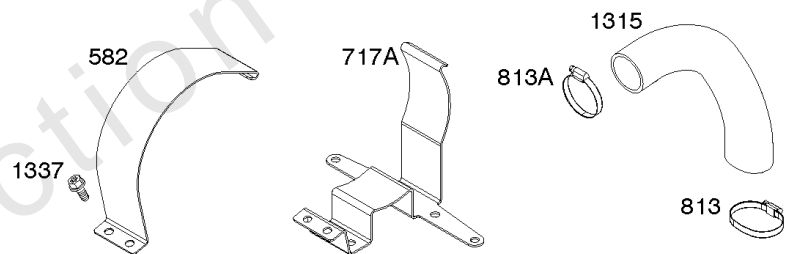

Blower Housing, Air Cleaner, Muffler

REF NO	PART NO	QTY	DESCRIPTION
163	691001		GASKET, Air Cleaner
186A	845141		CONNECTOR, Hose -(EVAP)
186B	593880		CONNECTOR, Hose -(EVAP)
296	591756		STUD -(Muffler)
300	593876		MUFFLER -(Right Outlet) -Used Before Code Date 21062800
300	593877		MUFFLER -(Left Outlet)
304	593622		HOUSING, Blower
305	691005		SCREW -(Blower Housing)
365	699816		SCREW -(Carburetor)
431	593630		ELBOW, Intake
445	841497		FILTER, A/C Cartridge
445A	821136		FILTER, A/C Cartridge
506	690297		SCREW -(Carburetor Cover)
536	593626		CLEANER, Air
563	698425		SCREW -(Debris Screen Guard)
582	593618		CLAMP, Air Cleaner
717	593619		BRACKET, Air Cleaner
717A	593620		BRACKET, Air Cleaner
740	690941		NUT -(Muffler Bracket) -Used Before Code Date 21062800
813	593624		CLAMP
813A	593625		CLAMP
879	593621		COVER, Carburetor/EFI
883	594365		GASKET, Exhaust -Used Before Code Date 21062800
918	799160		HOSE, Vacuum -(Length 9.4 Inches)
921	593629		COVER, Blower Housing
961	691108		SCREW -(Air Cleaner Bracket)
961A	593616		SCREW -(Air Cleaner Bracket)
961B	593617		SCREW -(Air Cleaner Bracket)
964	799159		CAP, Connector
968	593627		COVER, Air Cleaner
1315	593623		HOSE, Air Cleaner
1328	809907		CAP, A/C Rain
1337	593616		SCREW -(Air Cleaner Clamp)
1406	593628		VALVE, Debris
1425	845717		HOSE, Purge Line
1491A	593616		SCREW -(Throttle Body)