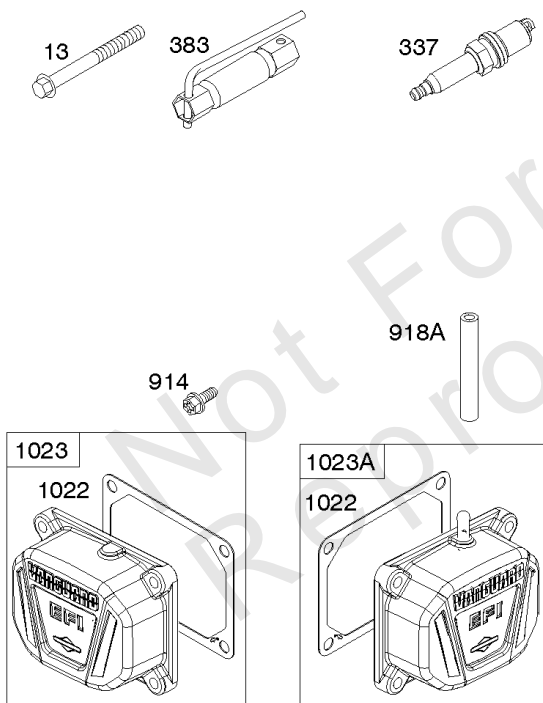

Cylinder Head, Rocker Arm Cover, Intake Manifold

REF NO	PART NO	QTY	DESCRIPTION
5	593838		HEAD, Cylinder -(Cylinder #1)
5A	593839		HEAD, Cylinder -(Cylinder #2)
7	593485		GASKET, Cylinder Head
13	592244		SCREW -(Cylinder Head)
33	593632		VALVE, Exhaust
34	793556		VALVE, Intake
35	694865		SPRING, Valve -(Intake)
36	694865		SPRING, Valve -(Exhaust)
42	499586		KEEPER, Valve
45	690977		TAPPET, Valve
50	593850		MANIFOLD, Intake
51	593849		GASKET, Intake
51A	593851		GASKET, Intake
54	699816		SCREW -(Intake Manifold)
163	691001		GASKET, Air Cleaner
192	690083		ADJUSTER, Rocker Arm
337	792015		PLUG, Spark
383	19576S		WRENCH, Spark Plug
798	697890		SCREW -(Rocker Arm)
868	690968		SEAL, Valve
883	594365		GASKET, Exhaust
914	593637		SCREW -(Rocker Cover)
918A	593641		HOSE, Vacuum -(2.9" Long)
961	691108		SCREW -(Air Cleaner Bracket)
964	799159		CAP, Connector
1022	690971		GASKET, Rocker Cover
1023	593854		COVER, Rocker -(Cylinder #1)
1023A	593855		COVER, Rocker -(Cylinder #2)
1026	690981		ROD, Push -(Steel)
1026A	690982		ROD, Push -(Aluminum)
1029	690972		ARM, Rocker
1029A	807323		ARM, Rocker
1100	791959		PIVOT, Rocker Arm
1491	699816		SCREW -(Throttle Body)