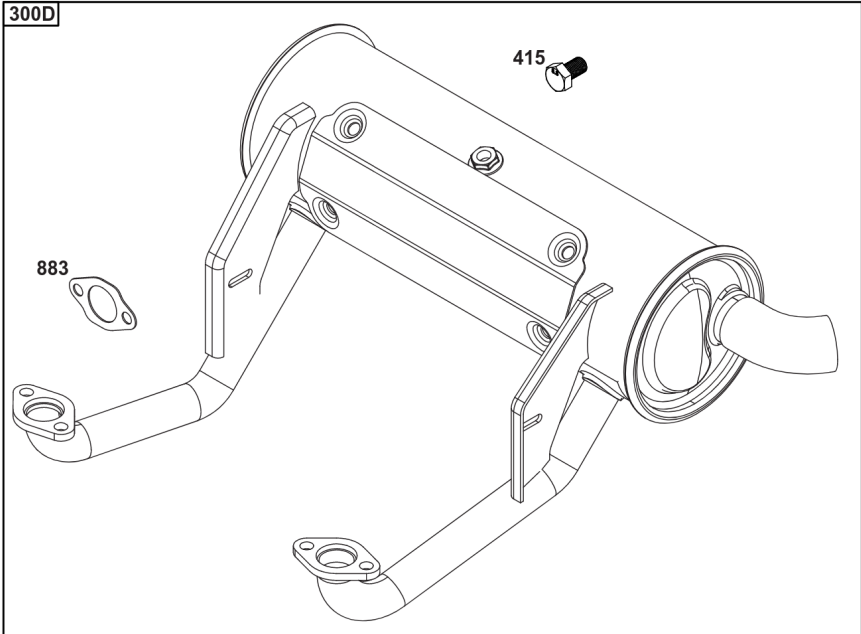

Not For
Reproduction

Engine Mounted Above Deck Mufflers

REF NO	PART NO	QTY	DESCRIPTION
300C	595138	1	MUFFLER -(Oil Filter Side Outlet) (Self-Supporting) (O2 Sensor Port)
300D	595139	1	MUFFLER -(Starter Side Outlet) (Self-Supporting) (O2 Sensor Port)
415	596859	1	PLUG -(O2 Sensor Port)
883	594365	2	GASKET, Exhaust

Not For Reproduction