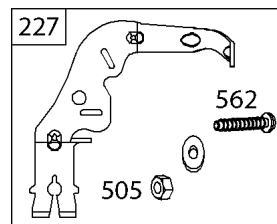

Cylinder, Crankshaft, Camshaft, Air Guides

REF NO	PART NO	QTY	DESCRIPTION
505	691029		NUT -(Governor Control Lever)
540	594325		PLATE, Baffle
562	690311		BOLT -(Governor Control Lever)
573	593607		PLATE, Back
584	594164		COVER, Breather Passage
618	594326		SCREW -(Baffle Plate)
718	690959		PIN, Locating
741	690980		GEAR, Timing
850	100106		SEALANT, Liquid
865	591667		COVER, Air Guide -(Valley)
1263	594166		REED, Breather
1264	594165		SCREW -(Breather Reed)
1319	794467		LABEL, Warning
1319A	797669		LABEL, Warning