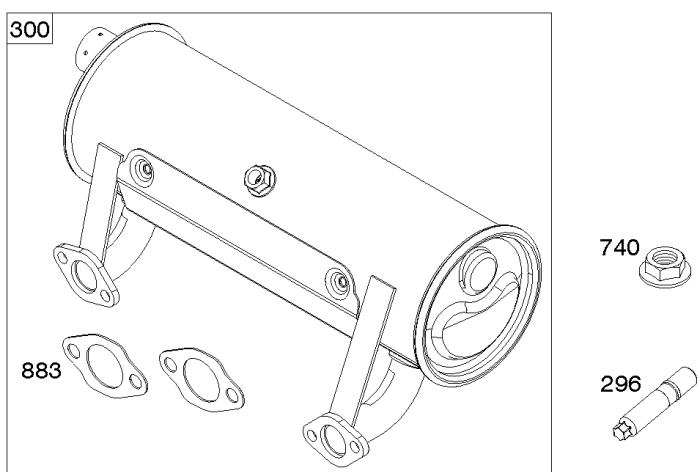

Blower Housing, Air Cleaner, Muffler

REF NO	PART NO	QTY	DESCRIPTION
163	691001		GASKET, Air Cleaner
186A	845141		CONNECTOR, Hose -(EVAP)
186B	593880		CONNECTOR, Hose -(EVAP)
296	591756		STUD -(Muffler)
300	593876		MUFFLER -(Right Outlet) -Used Before Code Date 21062800
300	593877		MUFFLER -(Left Outlet)
304	593622		HOUSING, Blower
305	691005		SCREW -(Blower Housing)
365	699816		SCREW -(Carburetor)
431	593630		ELBOW, Intake
445	841497		FILTER, A/C Cartridge
445A	821136		FILTER, A/C Cartridge
506	690297		SCREW -(Carburetor Cover)
536	593626		CLEANER, Air
563	698425		SCREW -(Debris Screen Guard)
582	593618		CLAMP, Air Cleaner
717	593619		BRACKET, Air Cleaner
717A	593620		BRACKET, Air Cleaner
740	690941		NUT -(Muffler Bracket) -Used Before Code Date 21062800
813	593624		CLAMP
813A	593625		CLAMP
879	593621		COVER, Carburetor/EFI
883	594365		GASKET, Exhaust -Used Before Code Date 21062800
918	799160		HOSE, Vacuum -(Length 9.4 Inches)
921	593629		COVER, Blower Housing
961	691108		SCREW -(Air Cleaner Bracket)
961A	593616		SCREW -(Air Cleaner Bracket)
961B	593617		SCREW -(Air Cleaner Bracket)
964	799159		CAP, Connector
968	593627		COVER, Air Cleaner
1315	593623		HOSE, Air Cleaner
1328	809907		CAP, A/C Rain
1337	593616		SCREW -(Air Cleaner Clamp)
1406	593628		VALVE, Debris
1425	845717		HOSE, Purge Line
1491A	593616		SCREW -(Throttle Body)