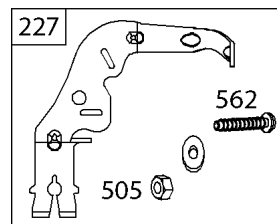

Cylinder Head, Rocker Arm Cover, Intake Manifold

REF NO	PART NO	QTY	DESCRIPTION
5	593838		HEAD, Cylinder -(Cylinder #1)
5A	593839		HEAD, Cylinder -(Cylinder #2)
7	593485		GASKET, Cylinder Head
13	592244		SCREW -(Cylinder Head)
33	593632		VALVE, Exhaust
34	793556		VALVE, Intake
35	694865		SPRING, Valve -(Intake)
36	694865		SPRING, Valve -(Exhaust)
42	499586		KEEPER, Valve
45	690977		TAPPET, Valve
50	593850		MANIFOLD, Intake
51	593849		GASKET, Intake
51A	593851		GASKET, Intake
54	699816		SCREW -(Intake Manifold)
163	691001		GASKET, Air Cleaner
192	690083		ADJUSTER, Rocker Arm
337	792015		PLUG, Spark
383	19576S		WRENCH, Spark Plug
798	697890		SCREW -(Rocker Arm)
868	690968		SEAL, Valve
883	594365		GASKET, Exhaust
914	593637		SCREW -(Rocker Cover)
918A	593641		HOSE, Vacuum -(2.9" Long)
961	691108		SCREW -(Air Cleaner Bracket)
964	799159		CAP, Connector
1022	690971		GASKET, Rocker Cover
1023	593854		COVER, Rocker -(Cylinder #1)
1023A	593855		COVER, Rocker -(Cylinder #2)
1026	690981		ROD, Push -(Steel)
1026A	690982		ROD, Push -(Aluminum)
1029	690972		ARM, Rocker
1029A	807323		ARM, Rocker
1100	791959		PIVOT, Rocker Arm
1491	699816		SCREW -(Throttle Body)

Cylinder, Crankshaft, Camshaft, Air Guides

REF NO	PART NO	QTY	DESCRIPTION
505	691029		NUT -(Governor Control Lever)
540	594325		PLATE, Baffle
562	690311		BOLT -(Governor Control Lever)
573	593607		PLATE, Back
584	594164		COVER, Breather Passage
618	594326		SCREW -(Baffle Plate)
718	690959		PIN, Locating
741	690980		GEAR, Timing
850	100106		SEALANT, Liquid
865	591667		COVER, Air Guide -(Valley)
1263	594166		REED, Breather
1264	594165		SCREW -(Breather Reed)
1319	794467		LABEL, Warning
1319A	797669		LABEL, Warning