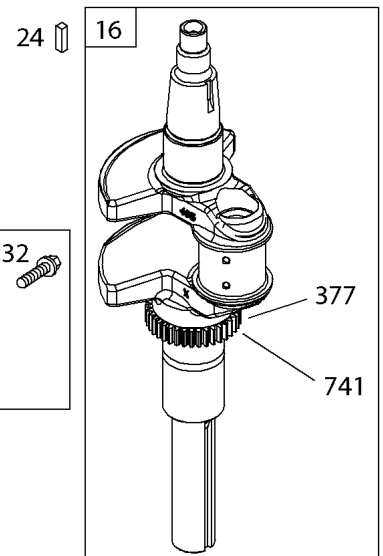

Cylinder Head, Rocker Arm Cover, Intake Manifold

REF NO	PART NO	QTY	DESCRIPTION
5	593838		HEAD, Cylinder -(Cylinder #1)
5A	593839		HEAD, Cylinder -(Cylinder #2)
7	593485		GASKET, Cylinder Head
13	592244		SCREW -(Cylinder Head)
33	593632		VALVE, Exhaust
34	793556		VALVE, Intake
35	694865		SPRING, Valve -(Intake)
36	694865		SPRING, Valve -(Exhaust)
42	499586		KEEPER, Valve
45	690977		TAPPET, Valve
50	593850		MANIFOLD, Intake
51	593849		GASKET, Intake
51A	593851		GASKET, Intake
54	699816		SCREW -(Intake Manifold)
163	691001		GASKET, Air Cleaner
192	690083		ADJUSTER, Rocker Arm
337	792015		PLUG, Spark
383	19576S		WRENCH, Spark Plug
798	697890		SCREW -(Rocker Arm)
868	690968		SEAL, Valve
883	594365		GASKET, Exhaust
914	593637		SCREW -(Rocker Cover)
918A	593641		HOSE, Vacuum -(2.9" Long)
961	691108		SCREW -(Air Cleaner Bracket)
964	799159		CAP, Connector
1022	690971		GASKET, Rocker Cover
1023	593854		COVER, Rocker -(Cylinder #1)
1023A	593855		COVER, Rocker -(Cylinder #2)
1026	690981		ROD, Push -(Steel)
1026A	690982		ROD, Push -(Aluminum)
1029	690972		ARM, Rocker
1029A	807323		ARM, Rocker
1100	791959		PIVOT, Rocker Arm
1491	699816		SCREW -(Throttle Body)

Cylinder, Crankshaft, Camshaft, Air Guides

REF NO	PART NO	QTY	DESCRIPTION
505	691029		NUT -(Governor Control Lever)
540	594325		PLATE, Baffle
562	690311		BOLT -(Governor Control Lever)
573	593607		PLATE, Back
584	594164		COVER, Breather Passage
618	594326		SCREW -(Baffle Plate)
718	690959		PIN, Locating
741	690980		GEAR, Timing
850	100106		SEALANT, Liquid
865	591667		COVER, Air Guide -(Valley)
1263	594166		REED, Breather
1264	594165		SCREW -(Breather Reed)
1319	794467		LABEL, Warning
1319A	797669		LABEL, Warning