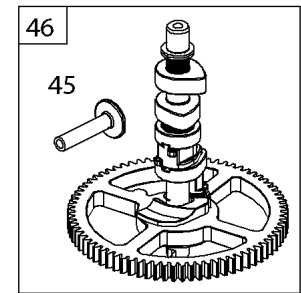

Cylinder Head, Rocker Arm Cover, Intake Manifold

REF NO	PART NO	QTY	DESCRIPTION
5	593838		HEAD, Cylinder -(Cylinder #1)
5A	593839		HEAD, Cylinder -(Cylinder #2)
7	593485		GASKET, Cylinder Head
13	592244		SCREW -(Cylinder Head)
33	593632		VALVE, Exhaust
34	793556		VALVE, Intake
35	694865		SPRING, Valve -(Intake)
36	694865		SPRING, Valve -(Exhaust)
42	499586		KEEPER, Valve
45	690977		TAPPET, Valve
50	593850		MANIFOLD, Intake
51	593849		GASKET, Intake
51A	593851		GASKET, Intake
54	699816		SCREW -(Intake Manifold)
163	691001		GASKET, Air Cleaner
192	690083		ADJUSTER, Rocker Arm
337	792015		PLUG, Spark
383	19576S		WRENCH, Spark Plug
798	697890		SCREW -(Rocker Arm)
868	690968		SEAL, Valve
883	594365		GASKET, Exhaust
914	593637		SCREW -(Rocker Cover)
918A	593641		HOSE, Vacuum -(2.9" Long)
961	691108		SCREW -(Air Cleaner Bracket)
964	799159		CAP, Connector
1022	690971		GASKET, Rocker Cover
1023	593854		COVER, Rocker -(Cylinder #1)
1023A	593855		COVER, Rocker -(Cylinder #2)
1026	690981		ROD, Push -(Steel)
1026A	690982		ROD, Push -(Aluminum)
1029	690972		ARM, Rocker
1029A	807323		ARM, Rocker
1100	791959		PIVOT, Rocker Arm
1491	699816		SCREW -(Throttle Body)

Cylinder, Crankshaft, Camshaft, Air Guides

REF NO	PART NO	QTY	DESCRIPTION
505	691029		NUT -(Governor Control Lever)
540	594325		PLATE, Baffle
562	690311		BOLT -(Governor Control Lever)
573	593607		PLATE, Back
584	594164		COVER, Breather Passage
618	594326		SCREW -(Baffle Plate)
718	690959		PIN, Locating
741	690980		GEAR, Timing
850	100106		SEALANT, Liquid
865	591667		COVER, Air Guide -(Valley)
1263	594166		REED, Breather
1264	594165		SCREW -(Breather Reed)
1319	794467		LABEL, Warning
1319A	797669		LABEL, Warning