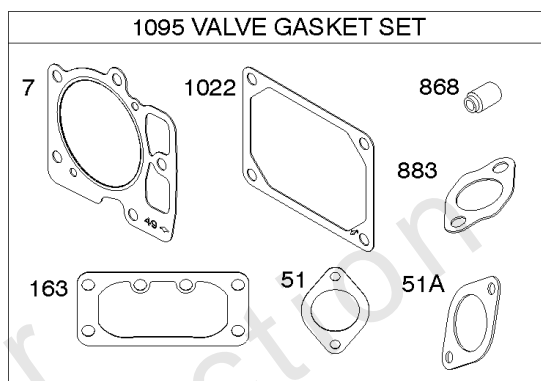

Cylinder Head, Rocker Arm Cover, Intake Manifold

REF NO	PART NO	QTY	DESCRIPTION
5	593838		HEAD, Cylinder -(Cylinder #1)
5A	593839		HEAD, Cylinder -(Cylinder #2)
7	593485		GASKET, Cylinder Head
13	592244		SCREW -(Cylinder Head)
33	593632		VALVE, Exhaust
34	793556		VALVE, Intake
35	694865		SPRING, Valve -(Intake)
36	694865		SPRING, Valve -(Exhaust)
42	499586		KEEPER, Valve
45	690977		TAPPET, Valve
50	593850		MANIFOLD, Intake
51	593849		GASKET, Intake
51A	593851		GASKET, Intake
54	699816		SCREW -(Intake Manifold)
163	691001		GASKET, Air Cleaner
192	690083		ADJUSTER, Rocker Arm
337	792015		PLUG, Spark
383	19576S		WRENCH, Spark Plug
798	697890		SCREW -(Rocker Arm)
868	690968		SEAL, Valve
883	594365		GASKET, Exhaust
914	593637		SCREW -(Rocker Cover)
918A	593641		HOSE, Vacuum -(2.9" Long)
961	691108		SCREW -(Air Cleaner Bracket)
964	799159		CAP, Connector
1022	690971		GASKET, Rocker Cover
1023	593854		COVER, Rocker -(Cylinder #1)
1023A	593855		COVER, Rocker -(Cylinder #2)
1026	690981		ROD, Push -(Steel)
1026A	690982		ROD, Push -(Aluminum)
1029	690972		ARM, Rocker
1029A	807323		ARM, Rocker
1100	791959		PIVOT, Rocker Arm
1491	699816		SCREW -(Throttle Body)

Cylinder, Crankshaft, Camshaft, Air Guides

REF NO	PART NO	QTY	DESCRIPTION
505	691029		NUT -(Governor Control Lever)
540	594325		PLATE, Baffle
562	690311		BOLT -(Governor Control Lever)
573	593607		PLATE, Back
584	594164		COVER, Breather Passage
618	594326		SCREW -(Baffle Plate)
718	690959		PIN, Locating
741	690980		GEAR, Timing
850	100106		SEALANT, Liquid
865	591667		COVER, Air Guide -(Valley)
1263	594166		REED, Breather
1264	594165		SCREW -(Breather Reed)
1319	794467		LABEL, Warning
1319A	797669		LABEL, Warning