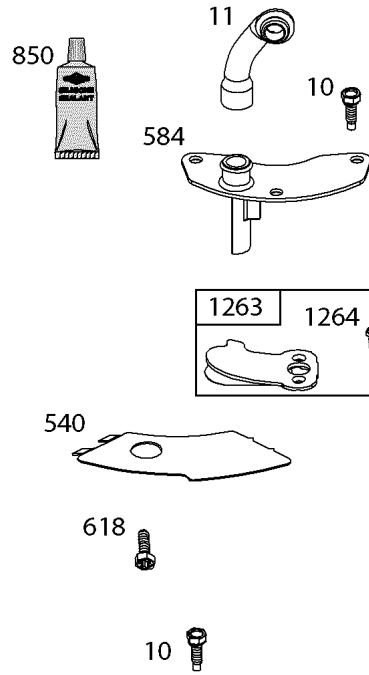

Cylinder Head, Rocker Arm Cover, Intake Manifold

REF NO	PART NO	QTY	DESCRIPTION
5	593838		HEAD, Cylinder -(Cylinder #1)
5A	593839		HEAD, Cylinder -(Cylinder #2)
7	593485		GASKET, Cylinder Head
13	592244		SCREW -(Cylinder Head)
33	593632		VALVE, Exhaust
34	793556		VALVE, Intake
35	694865		SPRING, Valve -(Intake)
36	694865		SPRING, Valve -(Exhaust)
42	499586		KEEPER, Valve
45	690977		TAPPET, Valve
50	593850		MANIFOLD, Intake
51	593849		GASKET, Intake
51A	593851		GASKET, Intake
54	699816		SCREW -(Intake Manifold)
163	691001		GASKET, Air Cleaner
192	690083		ADJUSTER, Rocker Arm
337	792015		PLUG, Spark
383	19576S		WRENCH, Spark Plug
798	697890		SCREW -(Rocker Arm)
868	690968		SEAL, Valve
883	594365		GASKET, Exhaust
914	593637		SCREW -(Rocker Cover)
918A	593641		HOSE, Vacuum -(2.9" Long)
961	691108		SCREW -(Air Cleaner Bracket)
964	799159		CAP, Connector
1022	690971		GASKET, Rocker Cover
1023	593854		COVER, Rocker -(Cylinder #1)
1023A	593855		COVER, Rocker -(Cylinder #2)
1026	690981		ROD, Push -(Steel)
1026A	690982		ROD, Push -(Aluminum)
1029	690972		ARM, Rocker
1029A	807323		ARM, Rocker
1100	791959		PIVOT, Rocker Arm
1491	699816		SCREW -(Throttle Body)

Cylinder, Crankshaft, Camshaft, Air Guides

REF NO	PART NO	QTY	DESCRIPTION
505	691029		NUT -(Governor Control Lever)
540	594325		PLATE, Baffle
562	690311		BOLT -(Governor Control Lever)
573	593607		PLATE, Back
584	594164		COVER, Breather Passage
618	594326		SCREW -(Baffle Plate)
718	690959		PIN, Locating
741	690980		GEAR, Timing
850	100106		SEALANT, Liquid
865	591667		COVER, Air Guide -(Valley)
1263	594166		REED, Breather
1264	594165		SCREW -(Breather Reed)
1319	794467		LABEL, Warning
1319A	797669		LABEL, Warning