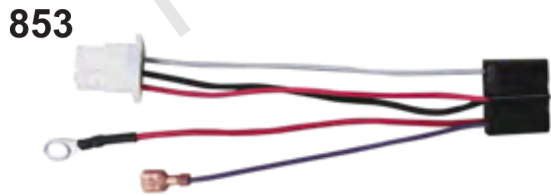

Electrical

REF NO	PART NO	QTY	DESCRIPTION
578	84007350	1	WIRE ASSEMBLY -(Wire Harness Adapter Aids in repowering engine application with Male 6-Pin connector and wires create custom adapter configurations.)
578A	19631	1	TOOL, CUSTOM HARNESS -(6-pin Wire Harness Adapter) (Aids in repowering engine application to an EFI engine)
853	84003359	1	ADAPTER, WIRE -(Wire Harness Adapter) (Aids in repowering ExMark) (Flat 6-spade connector to Briggs & Stratton 6-Pin connector)
920	84002147	1	SOLENOID, STARTER -(Starter Solenoid Kit) (Aids in Repowering when original is solenoid shift)
983	5103809YP	1	LIGHT, Indicator -(MIL Light Indicator) (LED Red)
1616	19626	1	CODE READER -(Tiny Scan Code Reader)

Not For Reproduction