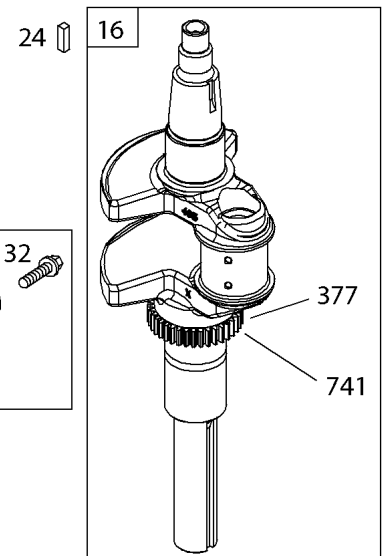

Cylinder Head, Rocker Arm Cover, Intake Manifold

REF NO	PART NO	QTY	DESCRIPTION
5	593838		HEAD, Cylinder -(Cylinder #1)
5A	593839		HEAD, Cylinder -(Cylinder #2)
7	593485		GASKET, Cylinder Head
13	592244		SCREW -(Cylinder Head)
33	593632		VALVE, Exhaust
34	793556		VALVE, Intake
35	694865		SPRING, Valve -(Intake)
36	694865		SPRING, Valve -(Exhaust)
42	499586		KEEPER, Valve
45	690977		TAPPET, Valve
50	593850		MANIFOLD, Intake
51	593849		GASKET, Intake
51A	593851		GASKET, Intake
54	699816		SCREW -(Intake Manifold)
163	691001		GASKET, Air Cleaner
192	690083		ADJUSTER, Rocker Arm
337	792015		PLUG, Spark
383	19576S		WRENCH, Spark Plug
798	697890		SCREW -(Rocker Arm)
868	690968		SEAL, Valve
883	594365		GASKET, Exhaust
914	593637		SCREW -(Rocker Cover)
918A	593641		HOSE, Vacuum -(2.9" Long)
961	691108		SCREW -(Air Cleaner Bracket)
964	799159		CAP, Connector
1022	690971		GASKET, Rocker Cover
1023	593854		COVER, Rocker -(Cylinder #1)
1023A	593855		COVER, Rocker -(Cylinder #2)
1026	690981		ROD, Push -(Steel)
1026A	690982		ROD, Push -(Aluminum)
1029	690972		ARM, Rocker
1029A	807323		ARM, Rocker
1100	791959		PIVOT, Rocker Arm
1491	699816		SCREW -(Throttle Body)

Cylinder, Crankshaft, Camshaft, Air Guides

REF NO	PART NO	QTY	DESCRIPTION
505	691029		NUT -(Governor Control Lever)
540	594325		PLATE, Baffle
562	690311		BOLT -(Governor Control Lever)
573	593607		PLATE, Back
584	594164		COVER, Breather Passage
618	594326		SCREW -(Baffle Plate)
718	690959		PIN, Locating
741	690980		GEAR, Timing
850	100106		SEALANT, Liquid
865	591667		COVER, Air Guide -(Valley)
1263	594166		REED, Breather
1264	594165		SCREW -(Breather Reed)
1319	794467		LABEL, Warning
1319A	797669		LABEL, Warning