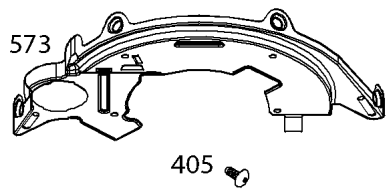

Cylinder Head, Rocker Arm Cover, Intake Manifold

REF NO	PART NO	QTY	DESCRIPTION
5	593838		HEAD, Cylinder -(Cylinder #1)
5A	593839		HEAD, Cylinder -(Cylinder #2)
7	593485		GASKET, Cylinder Head
13	592244		SCREW -(Cylinder Head)
33	593632		VALVE, Exhaust
34	793556		VALVE, Intake
35	694865		SPRING, Valve -(Intake)
36	694865		SPRING, Valve -(Exhaust)
42	499586		KEEPER, Valve
45	690977		TAPPET, Valve
50	593850		MANIFOLD, Intake
51	593849		GASKET, Intake
51A	593851		GASKET, Intake
54	699816		SCREW -(Intake Manifold)
163	691001		GASKET, Air Cleaner
192	690083		ADJUSTER, Rocker Arm
337	792015		PLUG, Spark
383	19576S		WRENCH, Spark Plug
798	697890		SCREW -(Rocker Arm)
868	690968		SEAL, Valve
883	594365		GASKET, Exhaust
914	593637		SCREW -(Rocker Cover)
918A	593641		HOSE, Vacuum -(2.9" Long)
961	691108		SCREW -(Air Cleaner Bracket)
964	799159		CAP, Connector
1022	690971		GASKET, Rocker Cover
1023	593854		COVER, Rocker -(Cylinder #1)
1023A	593855		COVER, Rocker -(Cylinder #2)
1026	690981		ROD, Push -(Steel)
1026A	690982		ROD, Push -(Aluminum)
1029	690972		ARM, Rocker
1029A	807323		ARM, Rocker
1100	791959		PIVOT, Rocker Arm
1491	699816		SCREW -(Throttle Body)