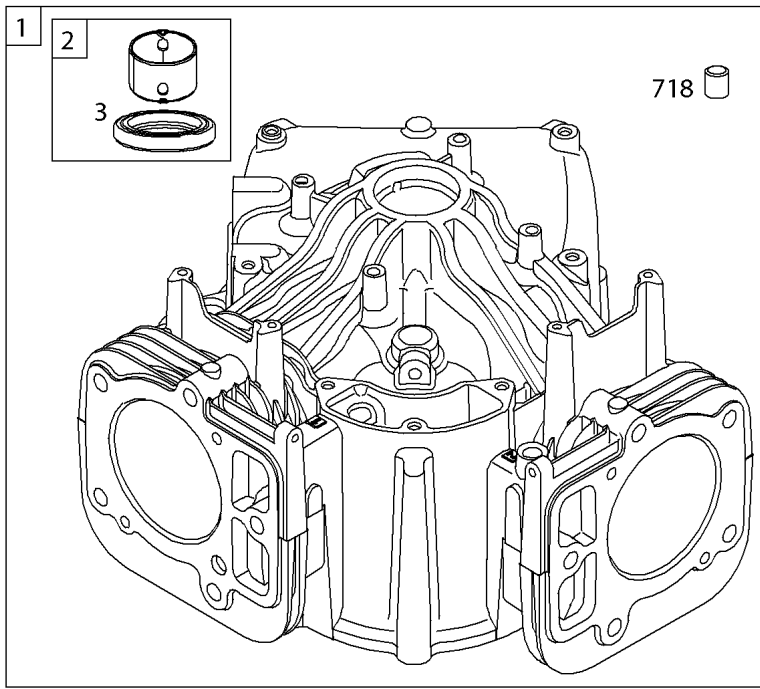

Cylinder Head, Rocker Arm Cover, Intake Manifold

REF NO	PART NO	QTY	DESCRIPTION
5	593838		HEAD, Cylinder -(Cylinder #1)
5A	593839		HEAD, Cylinder -(Cylinder #2)
7	593485		GASKET, Cylinder Head
13	592244		SCREW -(Cylinder Head)
33	593632		VALVE, Exhaust
34	793556		VALVE, Intake
35	694865		SPRING, Valve -(Intake)
36	694865		SPRING, Valve -(Exhaust)
42	499586		KEEPER, Valve
45	690977		TAPPET, Valve
50	593850		MANIFOLD, Intake
51	593849		GASKET, Intake
51A	593851		GASKET, Intake
54	699816		SCREW -(Intake Manifold)
163	691001		GASKET, Air Cleaner
192	690083		ADJUSTER, Rocker Arm
337	792015		PLUG, Spark
383	19576S		WRENCH, Spark Plug
798	697890		SCREW -(Rocker Arm)
868	690968		SEAL, Valve
883	594365		GASKET, Exhaust
914	593637		SCREW -(Rocker Cover)
918A	593641		HOSE, Vacuum -(2.9" Long)
961	691108		SCREW -(Air Cleaner Bracket)
964	799159		CAP, Connector
1022	690971		GASKET, Rocker Cover
1023	593854		COVER, Rocker -(Cylinder #1)
1023A	593855		COVER, Rocker -(Cylinder #2)
1026	690981		ROD, Push -(Steel)
1026A	690982		ROD, Push -(Aluminum)
1029	690972		ARM, Rocker
1029A	807323		ARM, Rocker
1100	791959		PIVOT, Rocker Arm
1491	699816		SCREW -(Throttle Body)