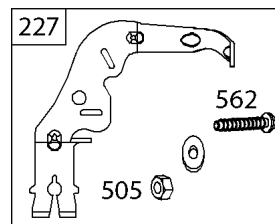

Cylinder Head, Rocker Arm Cover, Intake Manifold

REF NO	PART NO	QTY	DESCRIPTION
5	593838		HEAD, Cylinder -(Cylinder #1)
5A	593839		HEAD, Cylinder -(Cylinder #2)
7	593485		GASKET, Cylinder Head
13	592244		SCREW -(Cylinder Head)
33	593632		VALVE, Exhaust
34	793556		VALVE, Intake
35	694865		SPRING, Valve -(Intake)
36	694865		SPRING, Valve -(Exhaust)
42	499586		KEEPER, Valve
45	690977		TAPPET, Valve
50	593850		MANIFOLD, Intake
51	593849		GASKET, Intake
51A	593851		GASKET, Intake
54	699816		SCREW -(Intake Manifold)
163	691001		GASKET, Air Cleaner
192	690083		ADJUSTER, Rocker Arm
337	792015		PLUG, Spark
383	19576S		WRENCH, Spark Plug
798	697890		SCREW -(Rocker Arm)
868	690968		SEAL, Valve
883	594365		GASKET, Exhaust
914	593637		SCREW -(Rocker Cover)
918A	593641		HOSE, Vacuum -(2.9" Long)
961	691108		SCREW -(Air Cleaner Bracket)
964	799159		CAP, Connector
1022	690971		GASKET, Rocker Cover
1023	593854		COVER, Rocker -(Cylinder #1)
1023A	593855		COVER, Rocker -(Cylinder #2)
1026	690981		ROD, Push -(Steel)
1026A	690982		ROD, Push -(Aluminum)
1029	690972		ARM, Rocker
1029A	807323		ARM, Rocker
1100	791959		PIVOT, Rocker Arm
1491	699816		SCREW -(Throttle Body)

Cylinder, Crankshaft, Camshaft, Air Guides

REF NO	PART NO	QTY	DESCRIPTION
505	691029		NUT -(Governor Control Lever)
540	594325		PLATE, Baffle
562	690311		BOLT -(Governor Control Lever)
573	593607		PLATE, Back
584	594164		COVER, Breather Passage
618	594326		SCREW -(Baffle Plate)
718	690959		PIN, Locating
741	690980		GEAR, Timing
850	100106		SEALANT, Liquid
865	591667		COVER, Air Guide -(Valley)
1263	594166		REED, Breather
1264	594165		SCREW -(Breather Reed)
1319	794467		LABEL, Warning
1319A	797669		LABEL, Warning