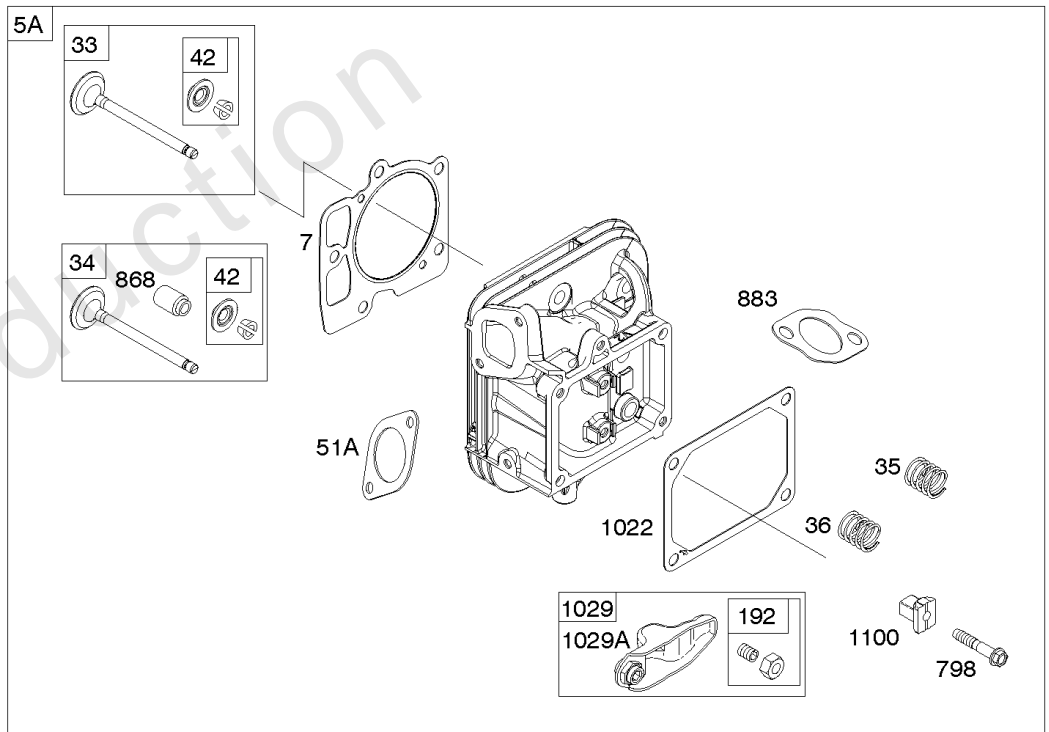

Cylinder Head, Rocker Arm Cover, Intake Manifold

REF NO	PART NO	QTY	DESCRIPTION
5	593838		HEAD, Cylinder -(Cylinder #1)
5A	593839		HEAD, Cylinder -(Cylinder #2)
7	593485		GASKET, Cylinder Head
13	592244		SCREW -(Cylinder Head)
33	593632		VALVE, Exhaust
34	793556		VALVE, Intake
35	694865		SPRING, Valve -(Intake)
36	694865		SPRING, Valve -(Exhaust)
42	499586		KEEPER, Valve
45	690977		TAPPET, Valve
50	593850		MANIFOLD, Intake
51	593849		GASKET, Intake
51A	593851		GASKET, Intake
54	699816		SCREW -(Intake Manifold)
163	691001		GASKET, Air Cleaner
192	690083		ADJUSTER, Rocker Arm
337	792015		PLUG, Spark
383	19576S		WRENCH, Spark Plug
798	697890		SCREW -(Rocker Arm)
868	690968		SEAL, Valve
883	594365		GASKET, Exhaust
914	593637		SCREW -(Rocker Cover)
918A	593641		HOSE, Vacuum -(2.9" Long)
961	691108		SCREW -(Air Cleaner Bracket)
964	799159		CAP, Connector
1022	690971		GASKET, Rocker Cover
1023	593854		COVER, Rocker -(Cylinder #1)
1023A	593855		COVER, Rocker -(Cylinder #2)
1026	690981		ROD, Push -(Steel)
1026A	690982		ROD, Push -(Aluminum)
1029	690972		ARM, Rocker
1029A	807323		ARM, Rocker
1100	791959		PIVOT, Rocker Arm
1491	699816		SCREW -(Throttle Body)