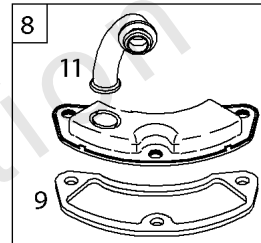

Cylinder Head, Rocker Arm Cover, Intake Manifold

REF NO	PART NO	QTY	DESCRIPTION
5	593838		HEAD, Cylinder -(Cylinder #1)
5A	593839		HEAD, Cylinder -(Cylinder #2)
7	593485		GASKET, Cylinder Head
13	592244		SCREW -(Cylinder Head)
33	593632		VALVE, Exhaust
34	793556		VALVE, Intake
35	694865		SPRING, Valve -(Intake)
36	694865		SPRING, Valve -(Exhaust)
42	499586		KEEPER, Valve
45	690977		TAPPET, Valve
50	593850		MANIFOLD, Intake
51	593849		GASKET, Intake
51A	593851		GASKET, Intake
54	699816		SCREW -(Intake Manifold)
163	691001		GASKET, Air Cleaner
192	690083		ADJUSTER, Rocker Arm
337	792015		PLUG, Spark
383	19576S		WRENCH, Spark Plug
798	697890		SCREW -(Rocker Arm)
868	690968		SEAL, Valve
883	594365		GASKET, Exhaust
914	593637		SCREW -(Rocker Cover)
918A	593641		HOSE, Vacuum -(2.9" Long)
961	691108		SCREW -(Air Cleaner Bracket)
964	799159		CAP, Connector
1022	690971		GASKET, Rocker Cover
1023	593854		COVER, Rocker -(Cylinder #1)
1023A	593855		COVER, Rocker -(Cylinder #2)
1026	690981		ROD, Push -(Steel)
1026A	690982		ROD, Push -(Aluminum)
1029	690972		ARM, Rocker
1029A	807323		ARM, Rocker
1100	791959		PIVOT, Rocker Arm
1491	699816		SCREW -(Throttle Body)