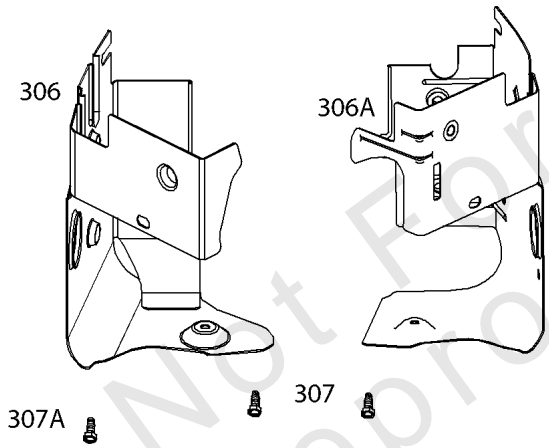

Cylinder Head, Rocker Arm Cover, Intake Manifold

REF NO	PART NO	QTY	DESCRIPTION
5	593838		HEAD, Cylinder -(Cylinder #1)
5A	593839		HEAD, Cylinder -(Cylinder #2)
7	593485		GASKET, Cylinder Head
13	592244		SCREW -(Cylinder Head)
33	593632		VALVE, Exhaust
34	793556		VALVE, Intake
35	694865		SPRING, Valve -(Intake)
36	694865		SPRING, Valve -(Exhaust)
42	499586		KEEPER, Valve
45	690977		TAPPET, Valve
50	593850		MANIFOLD, Intake
51	593849		GASKET, Intake
51A	593851		GASKET, Intake
54	699816		SCREW -(Intake Manifold)
163	691001		GASKET, Air Cleaner
192	690083		ADJUSTER, Rocker Arm
337	792015		PLUG, Spark
383	19576S		WRENCH, Spark Plug
798	697890		SCREW -(Rocker Arm)
868	690968		SEAL, Valve
883	594365		GASKET, Exhaust
914	593637		SCREW -(Rocker Cover)
918A	593641		HOSE, Vacuum -(2.9" Long)
961	691108		SCREW -(Air Cleaner Bracket)
964	799159		CAP, Connector
1022	690971		GASKET, Rocker Cover
1023	593854		COVER, Rocker -(Cylinder #1)
1023A	593855		COVER, Rocker -(Cylinder #2)
1026	690981		ROD, Push -(Steel)
1026A	690982		ROD, Push -(Aluminum)
1029	690972		ARM, Rocker
1029A	807323		ARM, Rocker
1100	791959		PIVOT, Rocker Arm
1491	699816		SCREW -(Throttle Body)