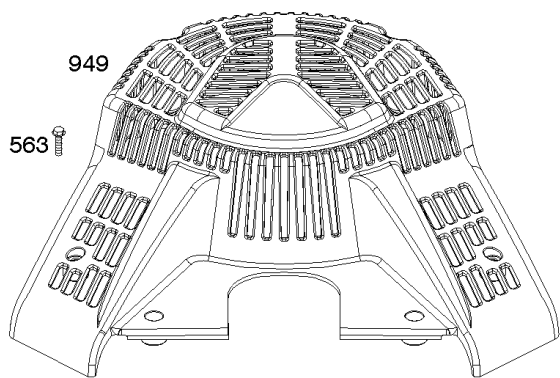

No For
Reproduction