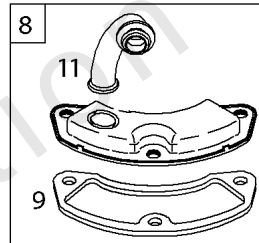

Cylinder Head, Rocker Arm Cover, Intake Manifold

REF NO	PART NO	QTY	DESCRIPTION
5	593838		HEAD, Cylinder -(Cylinder #1)
5A	593839		HEAD, Cylinder -(Cylinder #2)
7	593485		GASKET, Cylinder Head
13	592244		SCREW -(Cylinder Head)
33	593632		VALVE, Exhaust
34	793556		VALVE, Intake
35	694865		SPRING, Valve -(Intake)
36	694865		SPRING, Valve -(Exhaust)
42	499586		KEEPER, Valve
45	690977		TAPPET, Valve
50	593850		MANIFOLD, Intake
51	593849		GASKET, Intake
51A	593851		GASKET, Intake
54	699816		SCREW -(Intake Manifold)
163	691001		GASKET, Air Cleaner
192	690083		ADJUSTER, Rocker Arm
337	792015		PLUG, Spark
383	19576S		WRENCH, Spark Plug
798	697890		SCREW -(Rocker Arm)
868	690968		SEAL, Valve
883	594365		GASKET, Exhaust
914	593637		SCREW -(Rocker Cover)
918A	593641		HOSE, Vacuum -(2.9" Long)
961	691108		SCREW -(Air Cleaner Bracket)
964	799159		CAP, Connector
1022	690971		GASKET, Rocker Cover
1023	593854		COVER, Rocker -(Cylinder #1)
1023A	593855		COVER, Rocker -(Cylinder #2)
1026	690981		ROD, Push -(Steel)
1026A	690982		ROD, Push -(Aluminum)
1029	690972		ARM, Rocker
1029A	807323		ARM, Rocker
1100	791959		PIVOT, Rocker Arm
1491	699816		SCREW -(Throttle Body)

Cylinder, Crankshaft, Camshaft, Air Guides

REF NO	PART NO	QTY	DESCRIPTION
505	691029		NUT -(Governor Control Lever)
540	594325		PLATE, Baffle
562	690311		BOLT -(Governor Control Lever)
573	593607		PLATE, Back
584	594164		COVER, Breather Passage
618	594326		SCREW -(Baffle Plate)
718	690959		PIN, Locating
741	690980		GEAR, Timing
850	100106		SEALANT, Liquid
865	591667		COVER, Air Guide -(Valley)
1263	594166		REED, Breather
1264	594165		SCREW -(Breather Reed)
1319	794467		LABEL, Warning
1319A	797669		LABEL, Warning