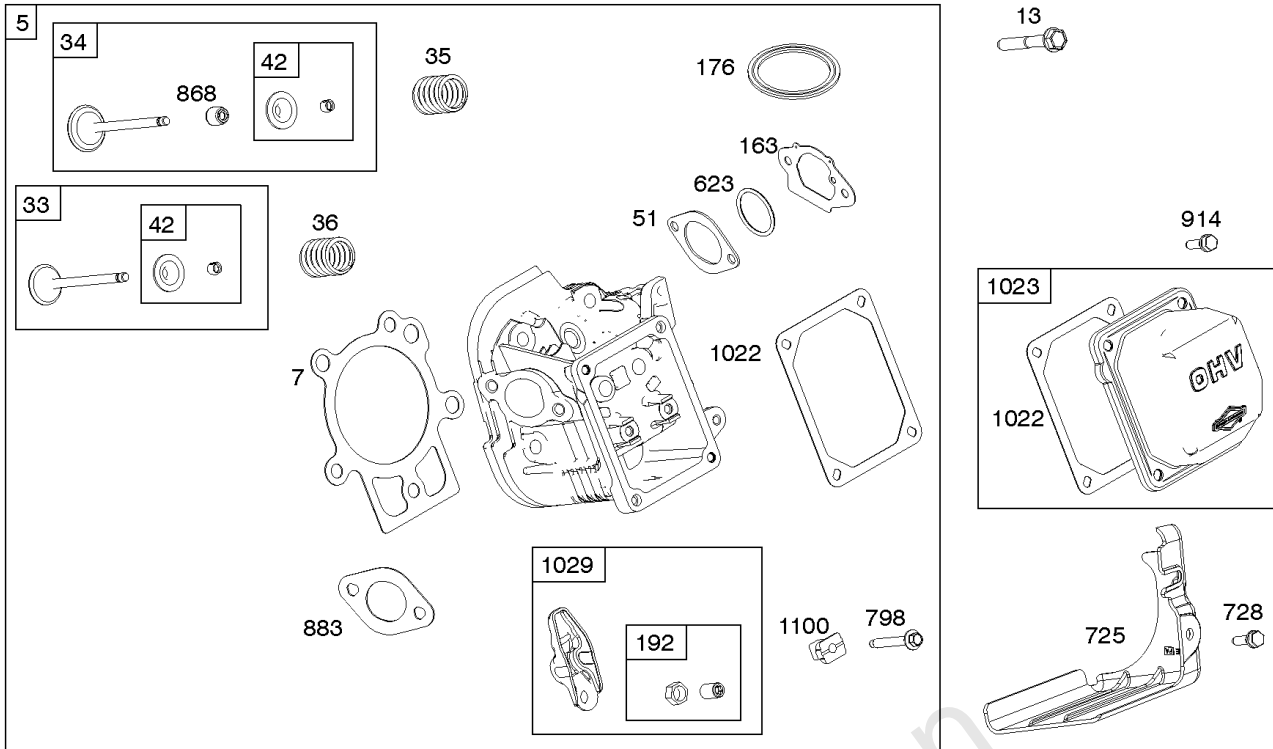

Not For Reproduction

Crankcase Cover, Gear Reduction

Mfg. No: 19L232-0315-F1

Not For Reproduction

Crankcase Cover, Gear Reduction

REF NO	PART NO	QTY	DESCRIPTION
12	798807		GASKET, Crankcase
15A	691682		PLUG-OIL DRAIN
17A	798995		BEARING, Ball
18	799084		COVER, Crankcase
20	798991		SEAL, Oil -(PTO Side)
22	798955		SCREW -(Crankcase Cover/Sump)
79A	794816		CASE, Gear Reduction
80A	793588		GASKET, Gear Case
82A	594700		SCREW -(Gear Reduction Case)
83	690387		SHAFT, Auxiliary Drive
84	691121		PLUG-BREATHER
85	794820		SCREW -(Gear Cover)
86A	793591		COVER, Gear
87	391086S		SEAL, Oil
88A	793589		GASKET, Gear Cover/Housing
170	794833		STUD -(Crankcase Cover/Sump)
186	691764		CONNECTOR-HOSE -(Pulse Line)
219	693578		GEAR, Governor
220	691724		WASHER -(Governor Gear)
272	691168		LOCK, Screw Head
277	794842		WASHER -(Gear Case To Gear Reduction)
364A	699947		TERMINAL, Oil Plug
415	691363		PLUG
415B	794903		PLUG
522	798503		PLUG, Dipstick/Fill
742	692564		RETAINER, E Ring
746	694679		GEAR, Idler
1194	691876		SEAL, O-Ring -(Plug)