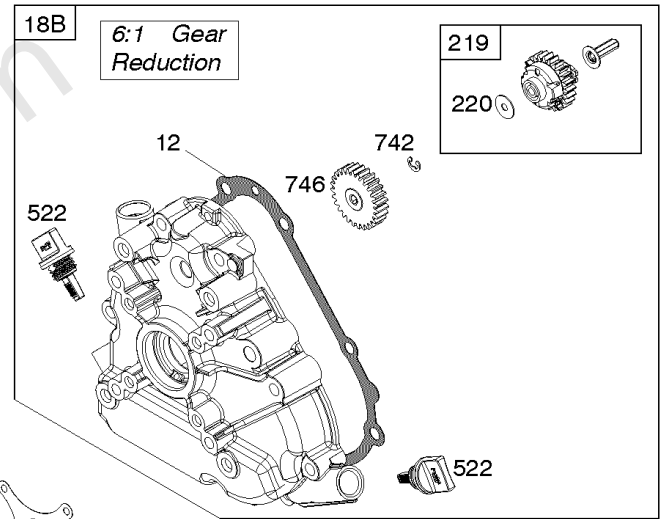

Crankcase Cover, Gear Reduction

Mfg. No: 19L232-0315-F1