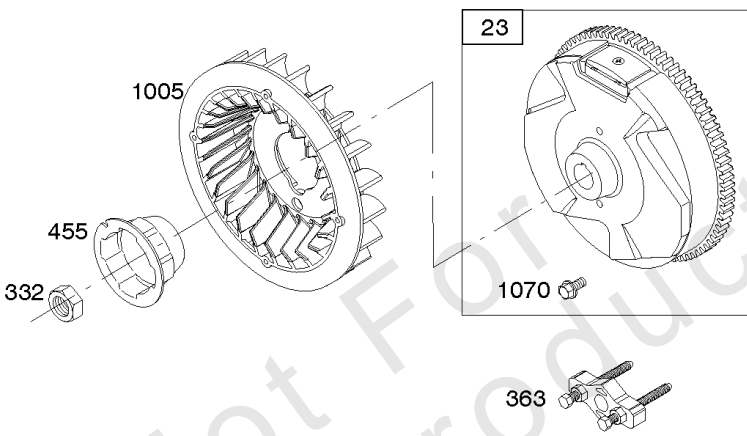

Blower Housing/Shrouds, Flywheel, Rewind Starter

Mfg. No: 19L232-0315-F1

Not For Reproduction

Blower Housing/Shrouds, Flywheel, Rewind Starter

REF NO	PART NO	QTY	DESCRIPTION
23	794814		FLYWHEEL
37	795715		GUARD, Flywheel -(Snap-on)
37A	699047		GUARD, Flywheel -Used Before Code Date 12080600
37B	790730		GUARD, Flywheel -Used Before Code Date 12080600
37C	591544		GUARD, Flywheel -Used After Code Date 12080500
58	66574		ROPE, Starter -(Cut To Required Length)
60	490652		GRIP-STARTER ROPE
65	699228		SCREW -(Rewind Starter)
78A	699205		SCREW -(Flywheel Guard)
78B	795026		SCREW -(Flywheel Guard)
304	798994		HOUSING, Blower
305	699481		SCREW -(Blower Housing)
332	794824		NUT -(Flywheel)
363	19203		PULLER, Flywheel
455	794867		CUP, Flywheel
608	798825		STARTER, Rewind
727A	697465		COVER, Starter Drive
732	699200		SCREW -(Starter Drive Cover)
1005	794815		FAN, Flywheel
1070	794821		SCREW -(Flywheel Fan)