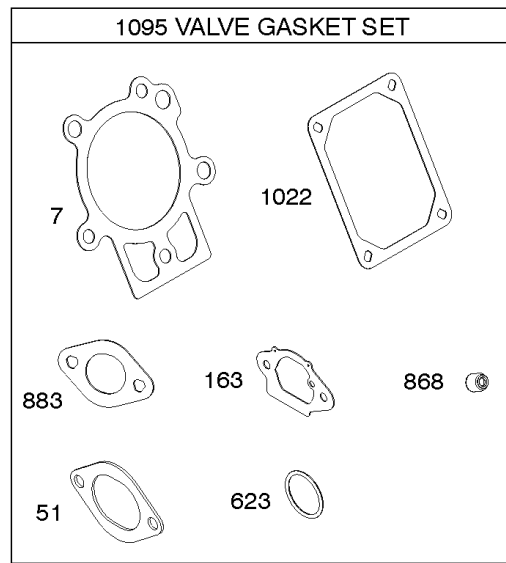

Not For Reproduction

Crankcase Cover, Gear Reduction

Mfg. No: 19L232-0315-F1

Not For Reproduction

Crankcase Cover, Gear Reduction

REF NO	PART NO	QTY	DESCRIPTION
12	798807		GASKET, Crankcase
15A	691682		PLUG-OIL DRAIN
17A	798995		BEARING, Ball
18	799084		COVER, Crankcase
20	798991		SEAL, Oil -(PTO Side)
22	798955		SCREW -(Crankcase Cover/Sump)
79A	794816		CASE, Gear Reduction
80A	793588		GASKET, Gear Case
82A	594700		SCREW -(Gear Reduction Case)
83	690387		SHAFT, Auxiliary Drive
84	691121		PLUG-BREATHER
85	794820		SCREW -(Gear Cover)
86A	793591		COVER, Gear
87	391086S		SEAL, Oil
88A	793589		GASKET, Gear Cover/Housing
170	794833		STUD -(Crankcase Cover/Sump)
186	691764		CONNECTOR-HOSE -(Pulse Line)
219	693578		GEAR, Governor
220	691724		WASHER -(Governor Gear)
272	691168		LOCK, Screw Head
277	794842		WASHER -(Gear Case To Gear Reduction)
364A	699947		TERMINAL, Oil Plug
415	691363		PLUG
415B	794903		PLUG
522	798503		PLUG, Dipstick/Fill
742	692564		RETAINER, E Ring
746	694679		GEAR, Idler
1194	691876		SEAL, O-Ring -(Plug)