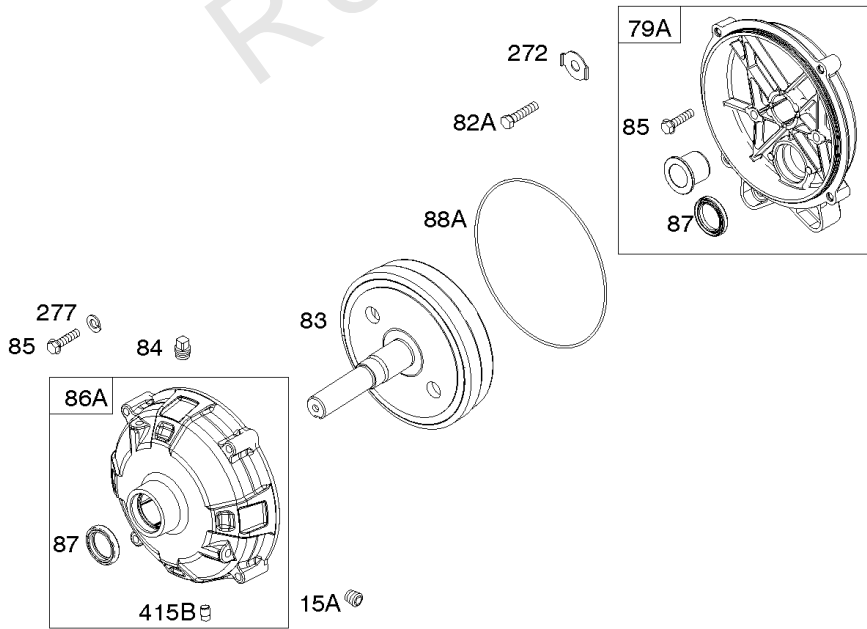

Not For Reproduction