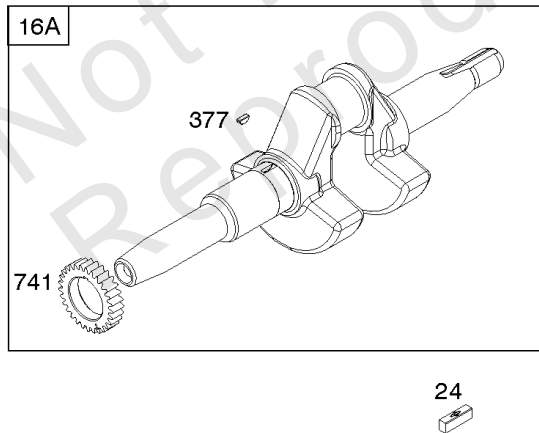

Not For Reproduction

Blower Housing/Shrouds, Flywheel, Rewind Starter

Mfg. No: 19L232-0315-F1

Not For Reproduction

Blower Housing/Shrouds, Flywheel, Rewind Starter

REF NO	PART NO	QTY	DESCRIPTION
23	794814		FLYWHEEL
37	795715		GUARD, Flywheel -(Snap-on)
37A	699047		GUARD, Flywheel -Used Before Code Date 12080600
37B	790730		GUARD, Flywheel -Used Before Code Date 12080600
37C	591544		GUARD, Flywheel -Used After Code Date 12080500
58	66574		ROPE, Starter -(Cut To Required Length)
60	490652		GRIP-STARTER ROPE
65	699228		SCREW -(Rewind Starter)
78A	699205		SCREW -(Flywheel Guard)
78B	795026		SCREW -(Flywheel Guard)
304	798994		HOUSING, Blower
305	699481		SCREW -(Blower Housing)
332	794824		NUT -(Flywheel)
363	19203		PULLER, Flywheel
455	794867		CUP, Flywheel
608	798825		STARTER, Rewind
727A	697465		COVER, Starter Drive
732	699200		SCREW -(Starter Drive Cover)
1005	794815		FAN, Flywheel
1070	794821		SCREW -(Flywheel Fan)

Camshaft, Crankshaft, Cylinder, Piston/Rings/Connecting Rod, Warning Label

Mfg. No: 19L232-0315-F1

- 1036 EMISSIONS LABEL
- 1319 WARNING LABEL
- 1319A WARNING LABEL

Camshaft, Crankshaft, Cylinder, Piston/Rings/Connecting Rod, Warning Label