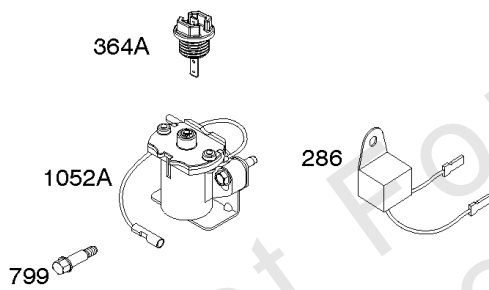

Parts Manual

Mfg. No: 19L232-0315-F1

Model Components	Page
Air Cleaner, Exhaust.	4
Alternator, Ignition, Motor-Starter.	6
Blower Housing/Shrouds, Flywheel, Rewind Starter.	10
Camshaft, Crankshaft, Cylinder, Piston/Rings/Connecting Rod, Warning Label.	12
Carburetor Group.	14
Controls, Fuel Supply, Governor Spring.	20
Crankcase Cover, Gear Reduction.	24
Cylinder Head, Gasket Set - Engine, Gasket Set -Valve.	26
Replacement Engine - Europe, Middle East & Africa.	28
Replacement Engine - US & Canada.	29

Alternator, Ignition, Motor-Starter

REF NO	PART NO	QTY	DESCRIPTION
286	594800		MODULE, Oil Sensor -Used After Code Date 15042700
286	798796		MODULE, Oil Sensor -Used Before Code Date 15052800
309	695479		MOTOR, Starter
310	690323		SCREW -(Starter Motor)
318	691693		SCREW -(Mounting Bracket)
318A	795026		SCREW -(Mounting Bracket)
333	591459		ARMATURE-MAGNETO -Used After Code Date 12042200
333	492341		ARMATURE, Magneto -Used Before Code Date 12042300
334	699477		SCREW -(Magneto Armature)
356	695630		WIRE, Stop
356A	799721		WIRE, Stop
364A	699947		TERMINAL, Oil Plug
462	691261		WASHER -(Starter Cable)
474D	695466		ALTERNATOR -(10 AMP)
474E	790320		ALTERNATOR -(20 Amp)
474G	695730		ALTERNATOR -(3 Amp. DC)
493	691177		BRACKET, Mounting
493A	798803		BRACKET, Mounting
493B	699048		BRACKET, Mounting
500	691086		WASHER -(Key Switch)
501	797375		REGULATOR -(10 and 16 Amp Regulated)
501A	790325		REGULATOR -(20 Amp)
503	691532		STRAP, Starter
510	693699		DRIVE, Starter
513	692024		CLUTCH, Drive
526	690297		SCREW -(Regulator) (10-16 Amp Regulated)
526A	690326		SCREW -(Regulator) (20 Amp)
577	690795		CABLE, Starter
578	798802		WIRE ASSEMBLY
578A	692306		WIRE ASSEMBLY
578B	590689		WIRE ASSEMBLY
579	691029		NUT -(Starter Cable)
664	691087		NUT -(Key Switch)
697	795026		SCREW -(Starter Motor) (Drive Cap)
729	799133		CLIP, Wire
783	693713		GEAR, Pinion
799	699691		SCREW -(Oil Sensor)