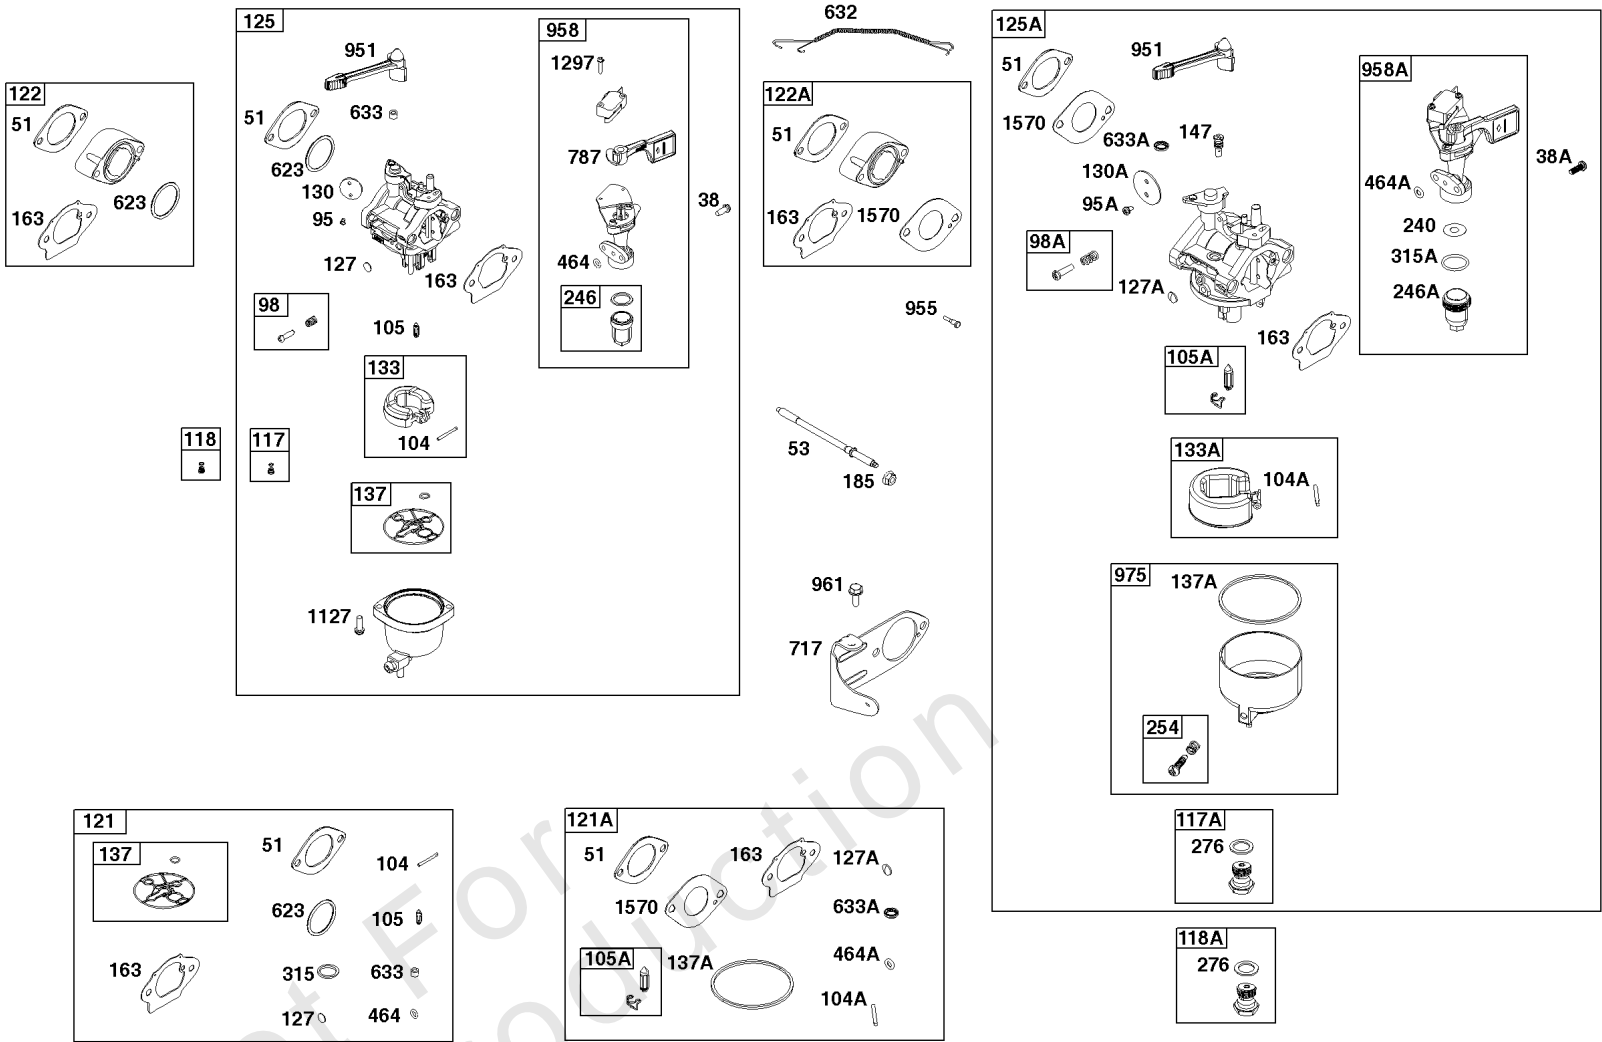

Camshaft, Crankshaft, Cylinder, Piston/Rings/Connecting Rod, Warning Label

Mfg. No: 19L232-0315-F1

- 1036 EMISSIONS LABEL
- 1319 WARNING LABEL
- 1319A WARNING LABEL

Camshaft, Crankshaft, Cylinder, Piston/Rings/Connecting Rod, Warning Label

REF NO	PART NO	QTY	DESCRIPTION
1	799046		CYLINDER ASSEMBLY
3	798991		SEAL, Oil -(Magneto Side)
15	691686		PLUG-OIL DRAIN
16A	796958		CRANKSHAFT
17	798993		BEARING, Ball
24	222698S		KEY, Flywheel
25	792117		PISTON ASSEMBLY -(Standard)
25	792144		PISTON ASSEMBLY -(.020 Oversize)
26	792073		SET, Ring -(.020" Oversize)
26	792026		SET, Ring -(Standard)
27	690975		LOCK, Piston Pin
28	696581		PIN, Piston -(Standard)
29	694691		ROD, Connecting
30	694692		DIPPER, Connecting Rod
32	690976		SCREW -(Connecting Rod)
45	690977		TAPPET, Valve
46	795697		CAMSHAFT
306	798992		SHIELD, Cylinder
307	794822		SCREW -(Cylinder Shield)
309	695479		MOTOR, Starter
357	590960		KEY, Drive Pulley
357	591054		KEY, Drive Pulley
377	690979		KEY, Woodruff -Used After Code Date 11103100
377	798972		KEY, Woodruff -Used Before Code Date 11110100
529	791822		GROMMET
552	694674		BUSHING, Governor Crank
718	690959		PIN, Locating -(Cylinder Head)
718A	695178		PIN, Locating -(Head)
741	691288		GEAR, Timing
1026	592673		ROD, Push
1036	-----		LABEL, Emissions -(Available From A Briggs & Stratton Authorized Dealer)
1319	794467		LABEL, Warning
1319A	797669		LABEL, Warning

Carburetor Group

REF NO	PART NO	QTY	DESCRIPTION
1127	695407	2	SCREW -(Float Bowl to Carburetor Body) -Used Before Code Date 18112600
1297	798637	2	SCREW -Used Before Code Date 18112600
1570	84005011	1	GASKET, Spacer -Used After Code Date 17112000