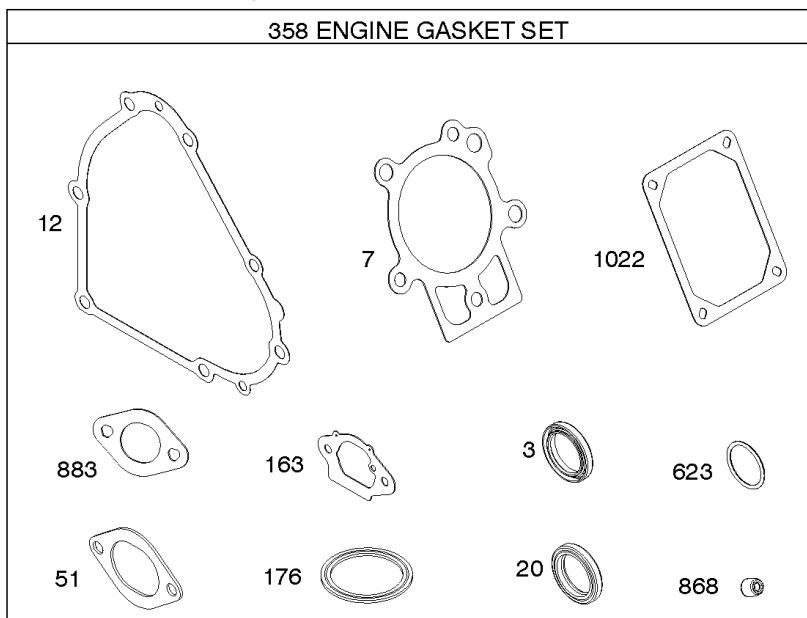

Not For Reproduction

Crankcase Cover, Gear Reduction

Mfg. No: 19L232-0315-F1

Not For Reproduction

Crankcase Cover, Gear Reduction

REF NO	PART NO	QTY	DESCRIPTION
12	798807		GASKET, Crankcase
15A	691682		PLUG-OIL DRAIN
17A	798995		BEARING, Ball
18	799084		COVER, Crankcase
20	798991		SEAL, Oil -(PTO Side)
22	798955		SCREW -(Crankcase Cover/Sump)
79A	794816		CASE, Gear Reduction
80A	793588		GASKET, Gear Case
82A	594700		SCREW -(Gear Reduction Case)
83	690387		SHAFT, Auxiliary Drive
84	691121		PLUG-BREATHER
85	794820		SCREW -(Gear Cover)
86A	793591		COVER, Gear
87	391086S		SEAL, Oil
88A	793589		GASKET, Gear Cover/Housing
170	794833		STUD -(Crankcase Cover/Sump)
186	691764		CONNECTOR-HOSE -(Pulse Line)
219	693578		GEAR, Governor
220	691724		WASHER -(Governor Gear)
272	691168		LOCK, Screw Head
277	794842		WASHER -(Gear Case To Gear Reduction)
364A	699947		TERMINAL, Oil Plug
415	691363		PLUG
415B	794903		PLUG
522	798503		PLUG, Dipstick/Fill
742	692564		RETAINER, E Ring
746	694679		GEAR, Idler
1194	691876		SEAL, O-Ring -(Plug)