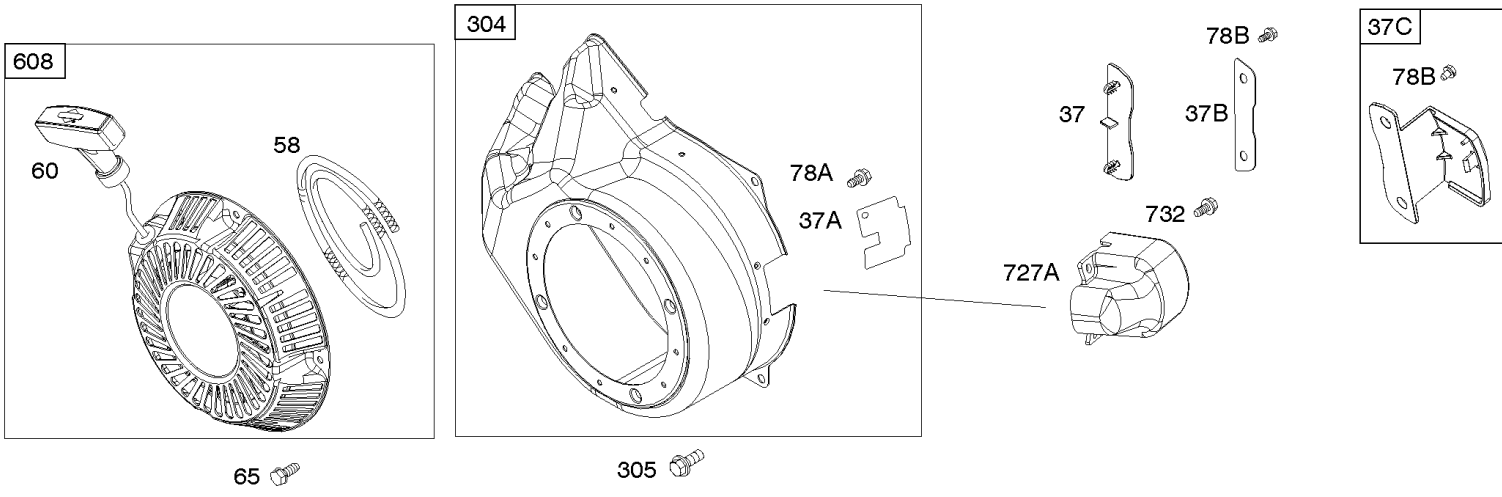

Blower Housing/Shrouds, Flywheel, Rewind Starter

Mfg. No: 19L232-0315-F1

Not For Reproduction

Blower Housing/Shrouds, Flywheel, Rewind Starter

REF NO	PART NO	QTY	DESCRIPTION
23	794814		FLYWHEEL
37	795715		GUARD, Flywheel -(Snap-on)
37A	699047		GUARD, Flywheel -Used Before Code Date 12080600
37B	790730		GUARD, Flywheel -Used Before Code Date 12080600
37C	591544		GUARD, Flywheel -Used After Code Date 12080500
58	66574		ROPE, Starter -(Cut To Required Length)
60	490652		GRIP-STARTER ROPE
65	699228		SCREW -(Rewind Starter)
78A	699205		SCREW -(Flywheel Guard)
78B	795026		SCREW -(Flywheel Guard)
304	798994		HOUSING, Blower
305	699481		SCREW -(Blower Housing)
332	794824		NUT -(Flywheel)
363	19203		PULLER, Flywheel
455	794867		CUP, Flywheel
608	798825		STARTER, Rewind
727A	697465		COVER, Starter Drive
732	699200		SCREW -(Starter Drive Cover)
1005	794815		FAN, Flywheel
1070	794821		SCREW -(Flywheel Fan)