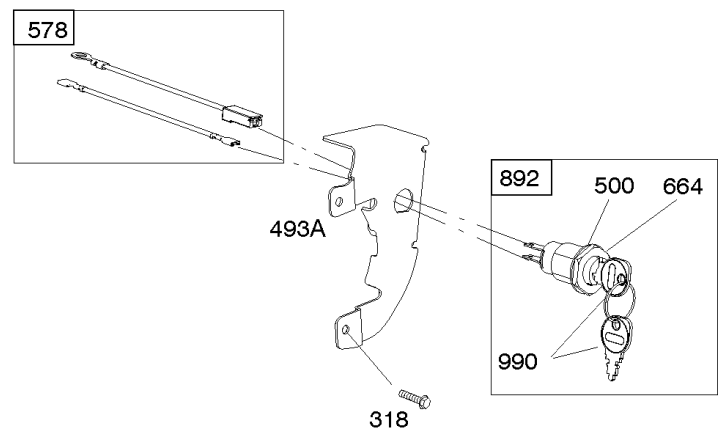

Alternator, Ignition, Motor-Starter

REF NO	PART NO	QTY	DESCRIPTION
286	594800		MODULE, Oil Sensor -Used After Code Date 15042700
286	798796		MODULE, Oil Sensor -Used Before Code Date 15052800
309	695479		MOTOR, Starter
310	690323		SCREW -(Starter Motor)
318	691693		SCREW -(Mounting Bracket)
318A	795026		SCREW -(Mounting Bracket)
333	591459		ARMATURE-MAGNETO -Used After Code Date 12042200
333	492341		ARMATURE, Magneto -Used Before Code Date 12042300
334	699477		SCREW -(Magneto Armature)
356	695630		WIRE, Stop
356A	799721		WIRE, Stop
364A	699947		TERMINAL, Oil Plug
462	691261		WASHER -(Starter Cable)
474D	695466		ALTERNATOR -(10 AMP)
474E	790320		ALTERNATOR -(20 Amp)
474G	695730		ALTERNATOR -(3 Amp. DC)
493	691177		BRACKET, Mounting
493A	798803		BRACKET, Mounting
493B	699048		BRACKET, Mounting
500	691086		WASHER -(Key Switch)
501	797375		REGULATOR -(10 and 16 Amp Regulated)
501A	790325		REGULATOR -(20 Amp)
503	691532		STRAP, Starter
510	693699		DRIVE, Starter
513	692024		CLUTCH, Drive
526	690297		SCREW -(Regulator) (10-16 Amp Regulated)
526A	690326		SCREW -(Regulator) (20 Amp)
577	690795		CABLE, Starter
578	798802		WIRE ASSEMBLY
578A	692306		WIRE ASSEMBLY
578B	590689		WIRE ASSEMBLY
579	691029		NUT -(Starter Cable)
664	691087		NUT -(Key Switch)
697	795026		SCREW -(Starter Motor) (Drive Cap)
729	799133		CLIP, Wire
783	693713		GEAR, Pinion
799	699691		SCREW -(Oil Sensor)