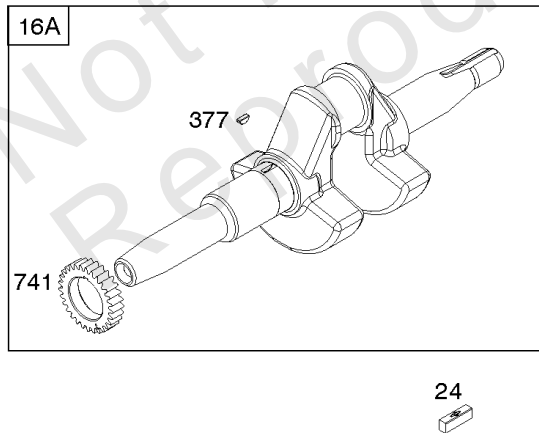

Not For Reproduction

Blower Housing/Shrouds, Flywheel, Rewind Starter

Mfg. No: 19L232-0315-F1

Blower Housing/Shrouds, Flywheel, Rewind Starter

REF NO	PART NO	QTY	DESCRIPTION
23	794814		FLYWHEEL
37	795715		GUARD, Flywheel -(Snap-on)
37A	699047		GUARD, Flywheel -Used Before Code Date 12080600
37B	790730		GUARD, Flywheel -Used Before Code Date 12080600
37C	591544		GUARD, Flywheel -Used After Code Date 12080500
58	66574		ROPE, Starter -(Cut To Required Length)
60	490652		GRIP-STARTER ROPE
65	699228		SCREW -(Rewind Starter)
78A	699205		SCREW -(Flywheel Guard)
78B	795026		SCREW -(Flywheel Guard)
304	798994		HOUSING, Blower
305	699481		SCREW -(Blower Housing)
332	794824		NUT -(Flywheel)
363	19203		PULLER, Flywheel
455	794867		CUP, Flywheel
608	798825		STARTER, Rewind
727A	697465		COVER, Starter Drive
732	699200		SCREW -(Starter Drive Cover)
1005	794815		FAN, Flywheel
1070	794821		SCREW -(Flywheel Fan)

Camshaft, Crankshaft, Cylinder, Piston/Rings/Connecting Rod, Warning Label

Mfg. No: 19L232-0315-F1

- 1036 EMISSIONS LABEL
- 1319 WARNING LABEL
- 1319A WARNING LABEL

Camshaft, Crankshaft, Cylinder, Piston/Rings/Connecting Rod, Warning Label