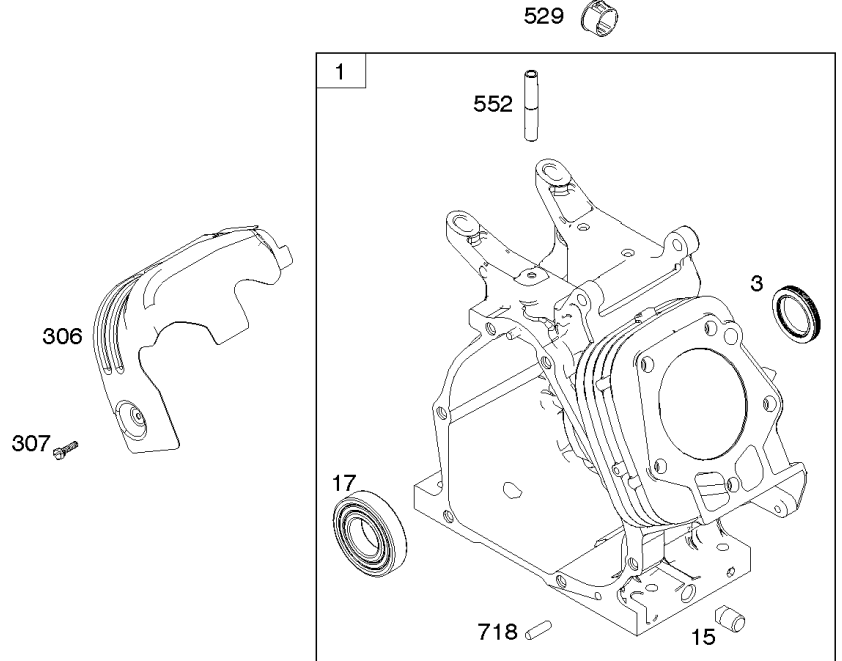

Not For Reproduction

Blower Housing/Shrouds, Flywheel, Rewind Starter

Mfg. No: 19L232-0315-F1

Blower Housing/Shrouds, Flywheel, Rewind Starter

REF NO	PART NO	QTY	DESCRIPTION
23	794814		FLYWHEEL
37	795715		GUARD, Flywheel -(Snap-on)
37A	699047		GUARD, Flywheel -Used Before Code Date 12080600
37B	790730		GUARD, Flywheel -Used Before Code Date 12080600
37C	591544		GUARD, Flywheel -Used After Code Date 12080500
58	66574		ROPE, Starter -(Cut To Required Length)
60	490652		GRIP-STARTER ROPE
65	699228		SCREW -(Rewind Starter)
78A	699205		SCREW -(Flywheel Guard)
78B	795026		SCREW -(Flywheel Guard)
304	798994		HOUSING, Blower
305	699481		SCREW -(Blower Housing)
332	794824		NUT -(Flywheel)
363	19203		PULLER, Flywheel
455	794867		CUP, Flywheel
608	798825		STARTER, Rewind
727A	697465		COVER, Starter Drive
732	699200		SCREW -(Starter Drive Cover)
1005	794815		FAN, Flywheel
1070	794821		SCREW -(Flywheel Fan)

Camshaft, Crankshaft, Cylinder, Piston/Rings/Connecting Rod, Warning Label

Mfg. No: 19L232-0315-F1

- 1036 EMISSIONS LABEL
- 1319 WARNING LABEL
- 1319A WARNING LABEL

Camshaft, Crankshaft, Cylinder, Piston/Rings/Connecting Rod, Warning Label