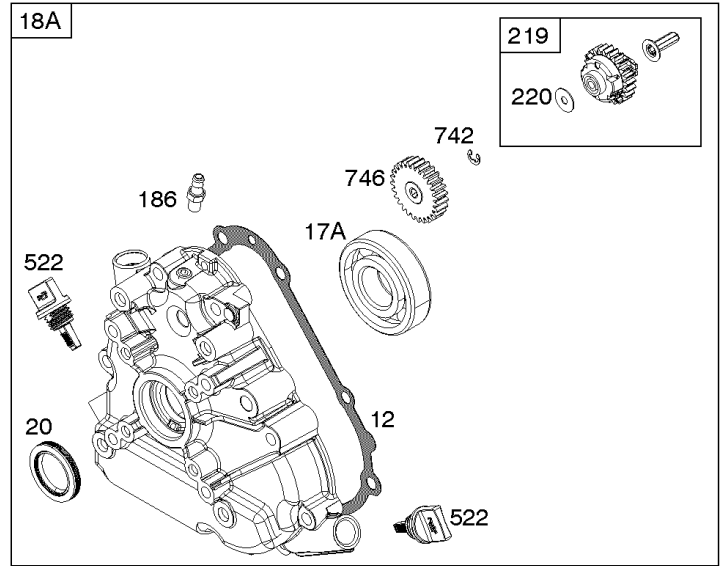

Crankcase Cover, Gear Reduction

Mfg. No: 19L232-0315-F1

Crankcase Cover, Gear Reduction

REF NO	PART NO	QTY	DESCRIPTION
12	798807		GASKET, Crankcase
15A	691682		PLUG-OIL DRAIN
17A	798995		BEARING, Ball
18	799084		COVER, Crankcase
20	798991		SEAL, Oil -(PTO Side)
22	798955		SCREW -(Crankcase Cover/Sump)
79A	794816		CASE, Gear Reduction
80A	793588		GASKET, Gear Case
82A	594700		SCREW -(Gear Reduction Case)
83	690387		SHAFT, Auxiliary Drive
84	691121		PLUG-BREATHER
85	794820		SCREW -(Gear Cover)
86A	793591		COVER, Gear
87	391086S		SEAL, Oil
88A	793589		GASKET, Gear Cover/Housing
170	794833		STUD -(Crankcase Cover/Sump)
186	691764		CONNECTOR-HOSE -(Pulse Line)
219	693578		GEAR, Governor
220	691724		WASHER -(Governor Gear)
272	691168		LOCK, Screw Head
277	794842		WASHER -(Gear Case To Gear Reduction)
364A	699947		TERMINAL, Oil Plug
415	691363		PLUG
415B	794903		PLUG
522	798503		PLUG, Dipstick/Fill
742	692564		RETAINER, E Ring
746	694679		GEAR, Idler
1194	691876		SEAL, O-Ring -(Plug)