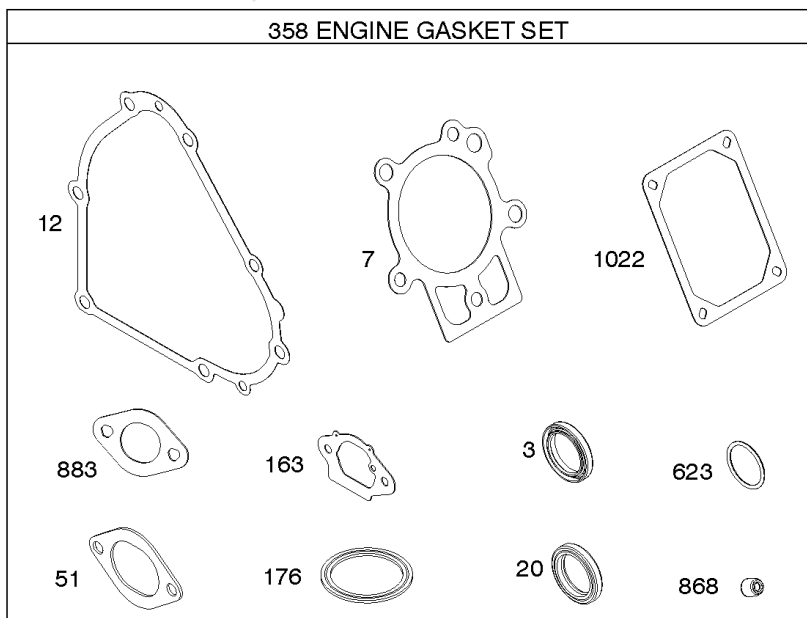

Not For Reproduction

Crankcase Cover, Gear Reduction

Mfg. No: 19L232-0315-F1

Crankcase Cover, Gear Reduction

REF NO	PART NO	QTY	DESCRIPTION
12	798807		GASKET, Crankcase
15A	691682		PLUG-OIL DRAIN
17A	798995		BEARING, Ball
18	799084		COVER, Crankcase
20	798991		SEAL, Oil -(PTO Side)
22	798955		SCREW -(Crankcase Cover/Sump)
79A	794816		CASE, Gear Reduction
80A	793588		GASKET, Gear Case
82A	594700		SCREW -(Gear Reduction Case)
83	690387		SHAFT, Auxiliary Drive
84	691121		PLUG-BREATHER
85	794820		SCREW -(Gear Cover)
86A	793591		COVER, Gear
87	391086S		SEAL, Oil
88A	793589		GASKET, Gear Cover/Housing
170	794833		STUD -(Crankcase Cover/Sump)
186	691764		CONNECTOR-HOSE -(Pulse Line)
219	693578		GEAR, Governor
220	691724		WASHER -(Governor Gear)
272	691168		LOCK, Screw Head
277	794842		WASHER -(Gear Case To Gear Reduction)
364A	699947		TERMINAL, Oil Plug
415	691363		PLUG
415B	794903		PLUG
522	798503		PLUG, Dipstick/Fill
742	692564		RETAINER, E Ring
746	694679		GEAR, Idler
1194	691876		SEAL, O-Ring -(Plug)