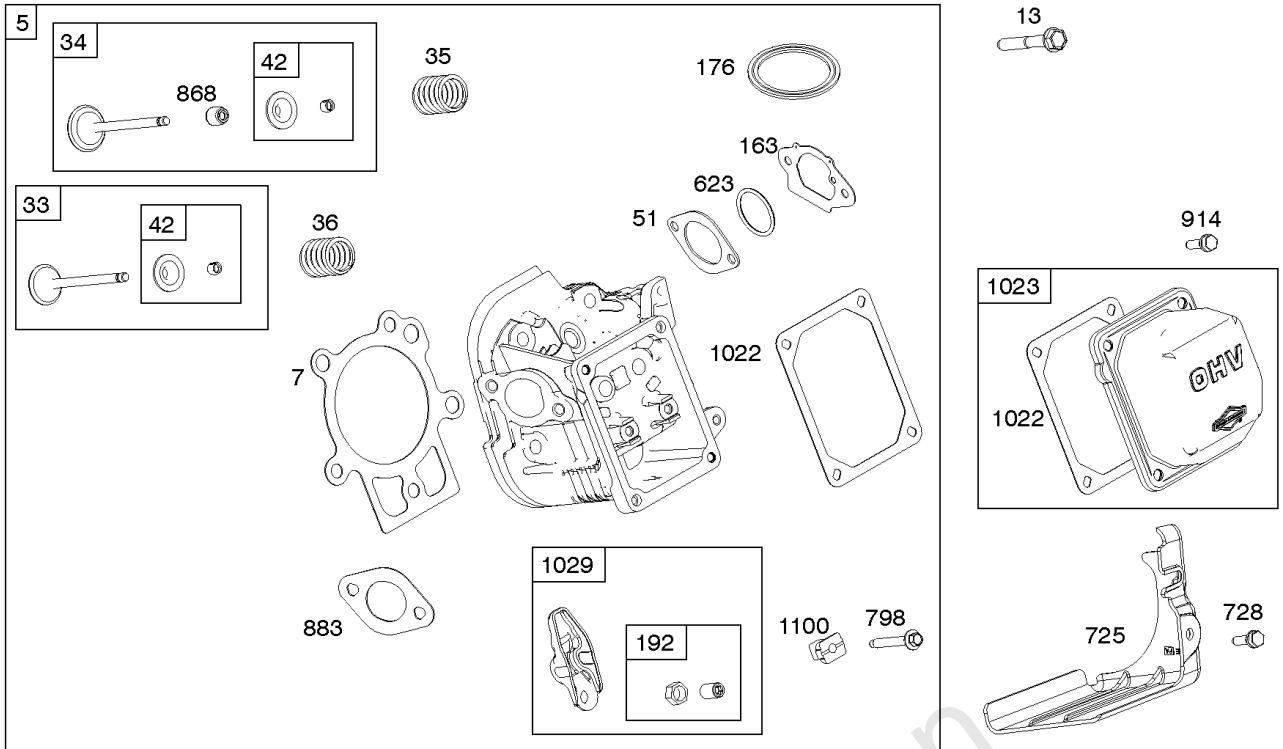

Not For Reproduction

Crankcase Cover, Gear Reduction

Mfg. No: 19L232-0315-F1

Crankcase Cover, Gear Reduction

REF NO	PART NO	QTY	DESCRIPTION
12	798807		GASKET, Crankcase
15A	691682		PLUG-OIL DRAIN
17A	798995		BEARING, Ball
18	799084		COVER, Crankcase
20	798991		SEAL, Oil -(PTO Side)
22	798955		SCREW -(Crankcase Cover/Sump)
79A	794816		CASE, Gear Reduction
80A	793588		GASKET, Gear Case
82A	594700		SCREW -(Gear Reduction Case)
83	690387		SHAFT, Auxiliary Drive
84	691121		PLUG-BREATHER
85	794820		SCREW -(Gear Cover)
86A	793591		COVER, Gear
87	391086S		SEAL, Oil
88A	793589		GASKET, Gear Cover/Housing
170	794833		STUD -(Crankcase Cover/Sump)
186	691764		CONNECTOR-HOSE -(Pulse Line)
219	693578		GEAR, Governor
220	691724		WASHER -(Governor Gear)
272	691168		LOCK, Screw Head
277	794842		WASHER -(Gear Case To Gear Reduction)
364A	699947		TERMINAL, Oil Plug
415	691363		PLUG
415B	794903		PLUG
522	798503		PLUG, Dipstick/Fill
742	692564		RETAINER, E Ring
746	694679		GEAR, Idler
1194	691876		SEAL, O-Ring -(Plug)