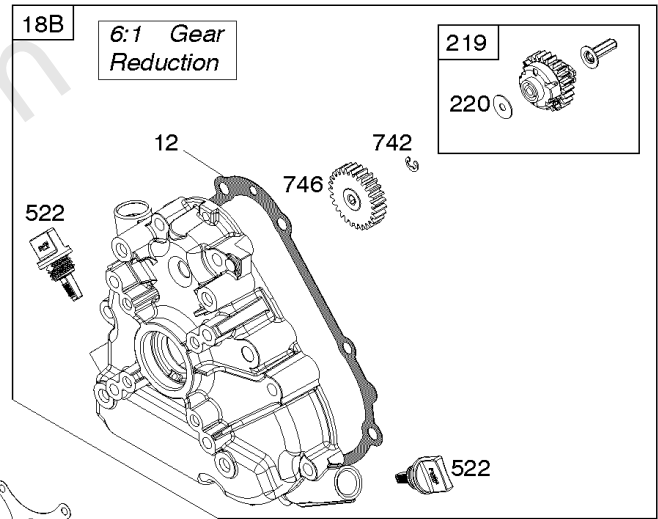

Crankcase Cover, Gear Reduction

Mfg. No: 19L232-0315-F1

Crankcase Cover, Gear Reduction

REF NO	PART NO	QTY	DESCRIPTION
12	798807		GASKET, Crankcase
15A	691682		PLUG-OIL DRAIN
17A	798995		BEARING, Ball
18	799084		COVER, Crankcase
20	798991		SEAL, Oil -(PTO Side)
22	798955		SCREW -(Crankcase Cover/Sump)
79A	794816		CASE, Gear Reduction
80A	793588		GASKET, Gear Case
82A	594700		SCREW -(Gear Reduction Case)
83	690387		SHAFT, Auxiliary Drive
84	691121		PLUG-BREATHER
85	794820		SCREW -(Gear Cover)
86A	793591		COVER, Gear
87	391086S		SEAL, Oil
88A	793589		GASKET, Gear Cover/Housing
170	794833		STUD -(Crankcase Cover/Sump)
186	691764		CONNECTOR-HOSE -(Pulse Line)
219	693578		GEAR, Governor
220	691724		WASHER -(Governor Gear)
272	691168		LOCK, Screw Head
277	794842		WASHER -(Gear Case To Gear Reduction)
364A	699947		TERMINAL, Oil Plug
415	691363		PLUG
415B	794903		PLUG
522	798503		PLUG, Dipstick/Fill
742	692564		RETAINER, E Ring
746	694679		GEAR, Idler
1194	691876		SEAL, O-Ring -(Plug)