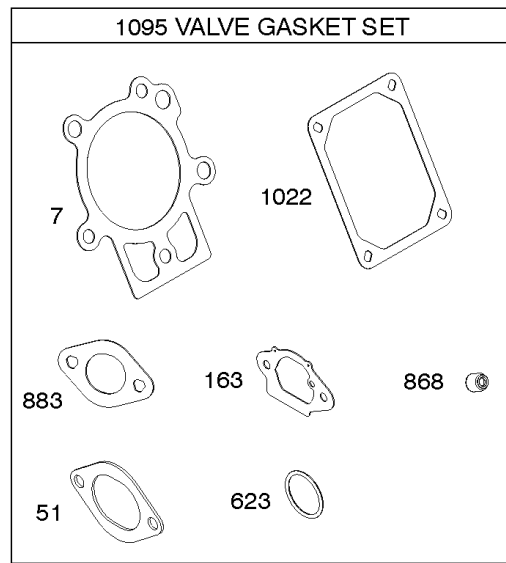

Not For Reproduction

Crankcase Cover, Gear Reduction

Mfg. No: 19L232-0315-F1

Crankcase Cover, Gear Reduction

REF NO	PART NO	QTY	DESCRIPTION
12	798807		GASKET, Crankcase
15A	691682		PLUG-OIL DRAIN
17A	798995		BEARING, Ball
18	799084		COVER, Crankcase
20	798991		SEAL, Oil -(PTO Side)
22	798955		SCREW -(Crankcase Cover/Sump)
79A	794816		CASE, Gear Reduction
80A	793588		GASKET, Gear Case
82A	594700		SCREW -(Gear Reduction Case)
83	690387		SHAFT, Auxiliary Drive
84	691121		PLUG-BREATHER
85	794820		SCREW -(Gear Cover)
86A	793591		COVER, Gear
87	391086S		SEAL, Oil
88A	793589		GASKET, Gear Cover/Housing
170	794833		STUD -(Crankcase Cover/Sump)
186	691764		CONNECTOR-HOSE -(Pulse Line)
219	693578		GEAR, Governor
220	691724		WASHER -(Governor Gear)
272	691168		LOCK, Screw Head
277	794842		WASHER -(Gear Case To Gear Reduction)
364A	699947		TERMINAL, Oil Plug
415	691363		PLUG
415B	794903		PLUG
522	798503		PLUG, Dipstick/Fill
742	692564		RETAINER, E Ring
746	694679		GEAR, Idler
1194	691876		SEAL, O-Ring -(Plug)