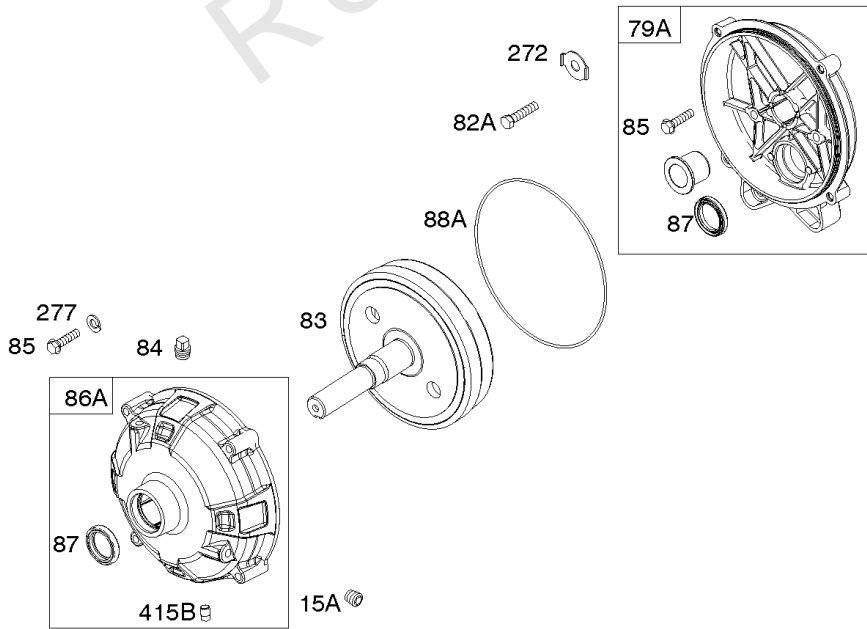

Crankcase Cover, Gear Reduction

Mfg. No: 19L232-0315-F1

Crankcase Cover, Gear Reduction

REF NO	PART NO	QTY	DESCRIPTION
12	798807		GASKET, Crankcase
15A	691682		PLUG-OIL DRAIN
17A	798995		BEARING, Ball
18	799084		COVER, Crankcase
20	798991		SEAL, Oil -(PTO Side)
22	798955		SCREW -(Crankcase Cover/Sump)
79A	794816		CASE, Gear Reduction
80A	793588		GASKET, Gear Case
82A	594700		SCREW -(Gear Reduction Case)
83	690387		SHAFT, Auxiliary Drive
84	691121		PLUG-BREATHER
85	794820		SCREW -(Gear Cover)
86A	793591		COVER, Gear
87	391086S		SEAL, Oil
88A	793589		GASKET, Gear Cover/Housing
170	794833		STUD -(Crankcase Cover/Sump)
186	691764		CONNECTOR-HOSE -(Pulse Line)
219	693578		GEAR, Governor
220	691724		WASHER -(Governor Gear)
272	691168		LOCK, Screw Head
277	794842		WASHER -(Gear Case To Gear Reduction)
364A	699947		TERMINAL, Oil Plug
415	691363		PLUG
415B	794903		PLUG
522	798503		PLUG, Dipstick/Fill
742	692564		RETAINER, E Ring
746	694679		GEAR, Idler
1194	691876		SEAL, O-Ring -(Plug)