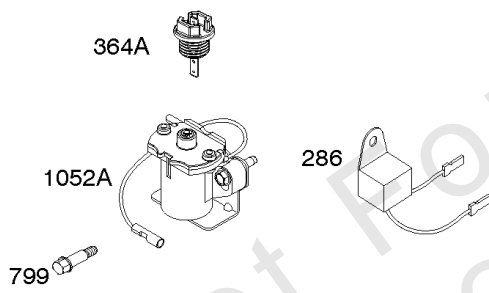

Alternator, Ignition, Motor-Starter

REF NO	PART NO	QTY	DESCRIPTION
286	594800		MODULE, Oil Sensor -Used After Code Date 15042700
286	798796		MODULE, Oil Sensor -Used Before Code Date 15052800
309	695479		MOTOR, Starter
310	690323		SCREW -(Starter Motor)
318	691693		SCREW -(Mounting Bracket)
318A	795026		SCREW -(Mounting Bracket)
333	591459		ARMATURE-MAGNETO -Used After Code Date 12042200
333	492341		ARMATURE, Magneto -Used Before Code Date 12042300
334	699477		SCREW -(Magneto Armature)
356	695630		WIRE, Stop
356A	799721		WIRE, Stop
364A	699947		TERMINAL, Oil Plug
462	691261		WASHER -(Starter Cable)
474D	695466		ALTERNATOR -(10 AMP)
474E	790320		ALTERNATOR -(20 Amp)
474G	695730		ALTERNATOR -(3 Amp. DC)
493	691177		BRACKET, Mounting
493A	798803		BRACKET, Mounting
493B	699048		BRACKET, Mounting
500	691086		WASHER -(Key Switch)
501	797375		REGULATOR -(10 and 16 Amp Regulated)
501A	790325		REGULATOR -(20 Amp)
503	691532		STRAP, Starter
510	693699		DRIVE, Starter
513	692024		CLUTCH, Drive
526	690297		SCREW -(Regulator) (10-16 Amp Regulated)
526A	690326		SCREW -(Regulator) (20 Amp)
577	690795		CABLE, Starter
578	798802		WIRE ASSEMBLY
578A	692306		WIRE ASSEMBLY
578B	590689		WIRE ASSEMBLY
579	691029		NUT -(Starter Cable)
664	691087		NUT -(Key Switch)
697	795026		SCREW -(Starter Motor) (Drive Cap)
729	799133		CLIP, Wire
783	693713		GEAR, Pinion
799	699691		SCREW -(Oil Sensor)