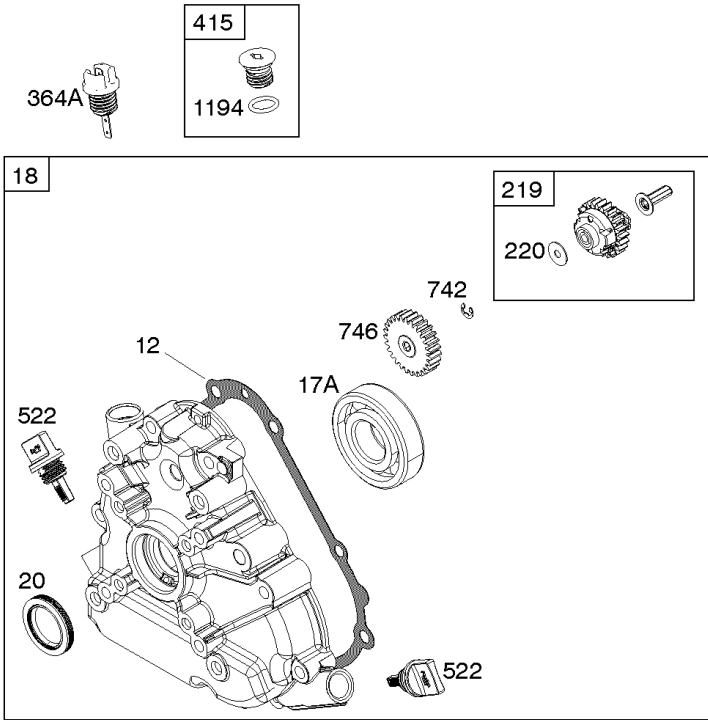

Crankcase Cover, Gear Reduction

Mfg. No: 19L232-0315-F1

Crankcase Cover, Gear Reduction

REF NO	PART NO	QTY	DESCRIPTION
12	798807		GASKET, Crankcase
15A	691682		PLUG-OIL DRAIN
17A	798995		BEARING, Ball
18	799084		COVER, Crankcase
20	798991		SEAL, Oil -(PTO Side)
22	798955		SCREW -(Crankcase Cover/Sump)
79A	794816		CASE, Gear Reduction
80A	793588		GASKET, Gear Case
82A	594700		SCREW -(Gear Reduction Case)
83	690387		SHAFT, Auxiliary Drive
84	691121		PLUG-BREATHER
85	794820		SCREW -(Gear Cover)
86A	793591		COVER, Gear
87	391086S		SEAL, Oil
88A	793589		GASKET, Gear Cover/Housing
170	794833		STUD -(Crankcase Cover/Sump)
186	691764		CONNECTOR-HOSE -(Pulse Line)
219	693578		GEAR, Governor
220	691724		WASHER -(Governor Gear)
272	691168		LOCK, Screw Head
277	794842		WASHER -(Gear Case To Gear Reduction)
364A	699947		TERMINAL, Oil Plug
415	691363		PLUG
415B	794903		PLUG
522	798503		PLUG, Dipstick/Fill
742	692564		RETAINER, E Ring
746	694679		GEAR, Idler
1194	691876		SEAL, O-Ring -(Plug)