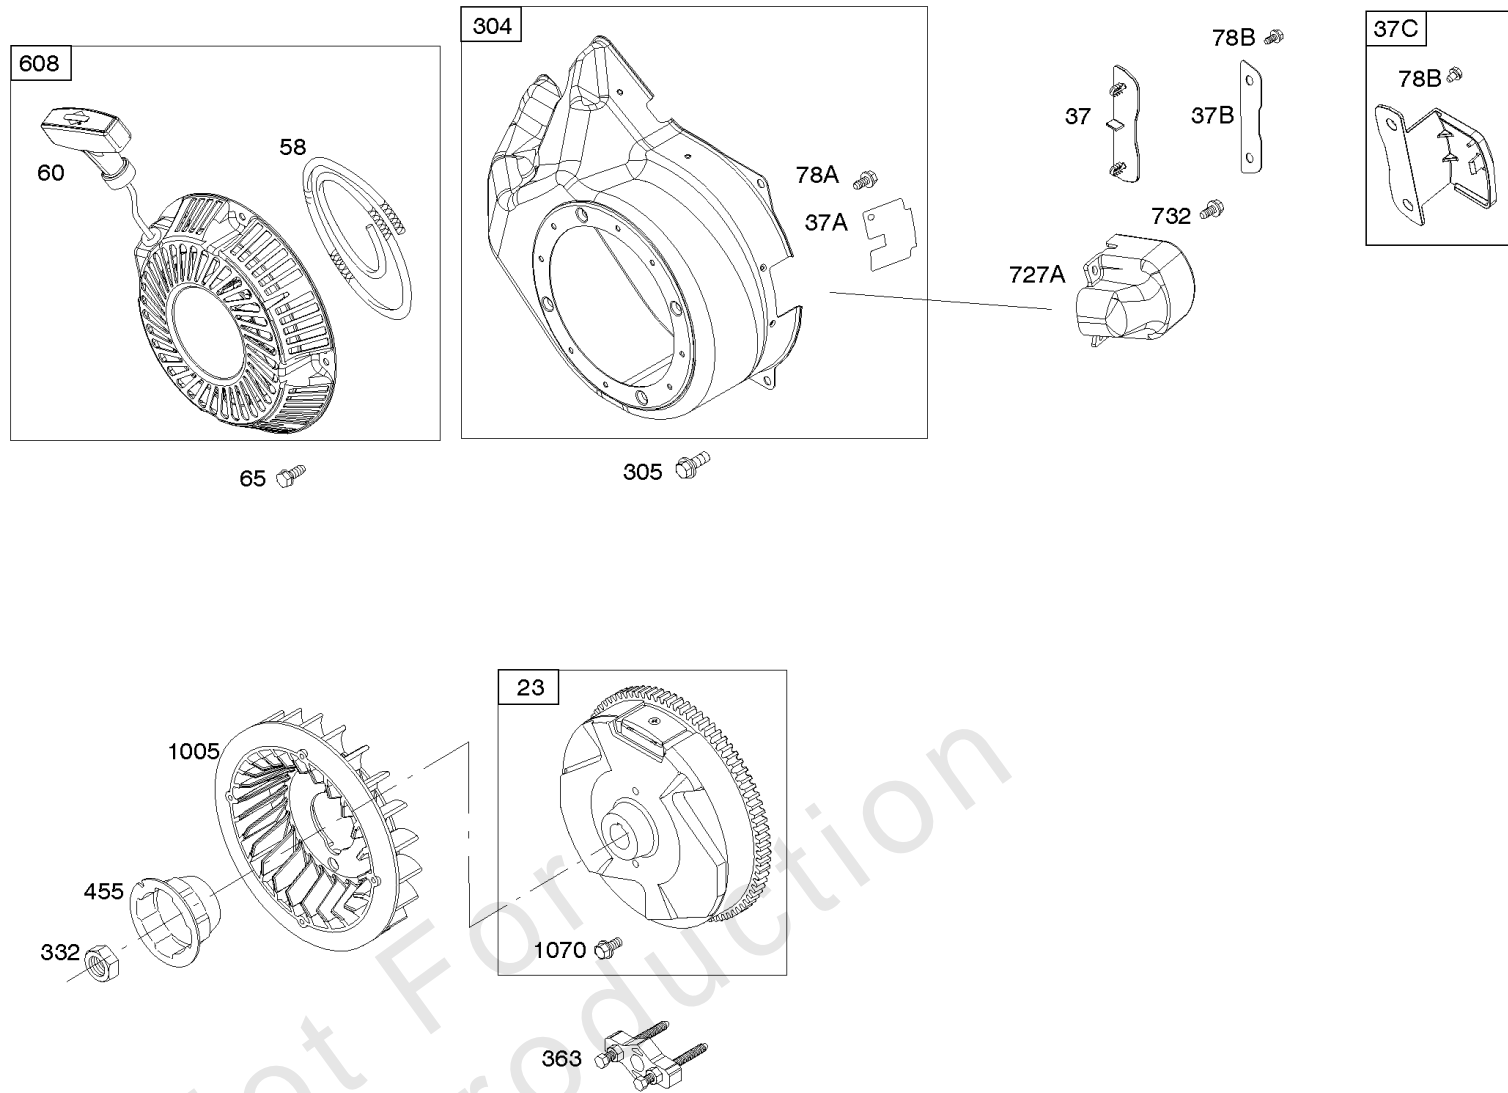

Blower Housing/Shrouds, Flywheel, Rewind Starter

Mfg. No: 19L232-0315-F1

Blower Housing/Shrouds, Flywheel, Rewind Starter

REF NO	PART NO	QTY	DESCRIPTION
23	794814		FLYWHEEL
37	795715		GUARD, Flywheel -(Snap-on)
37A	699047		GUARD, Flywheel -Used Before Code Date 12080600
37B	790730		GUARD, Flywheel -Used Before Code Date 12080600
37C	591544		GUARD, Flywheel -Used After Code Date 12080500
58	66574		ROPE, Starter -(Cut To Required Length)
60	490652		GRIP-STARTER ROPE
65	699228		SCREW -(Rewind Starter)
78A	699205		SCREW -(Flywheel Guard)
78B	795026		SCREW -(Flywheel Guard)
304	798994		HOUSING, Blower
305	699481		SCREW -(Blower Housing)
332	794824		NUT -(Flywheel)
363	19203		PULLER, Flywheel
455	794867		CUP, Flywheel
608	798825		STARTER, Rewind
727A	697465		COVER, Starter Drive
732	699200		SCREW -(Starter Drive Cover)
1005	794815		FAN, Flywheel
1070	794821		SCREW -(Flywheel Fan)