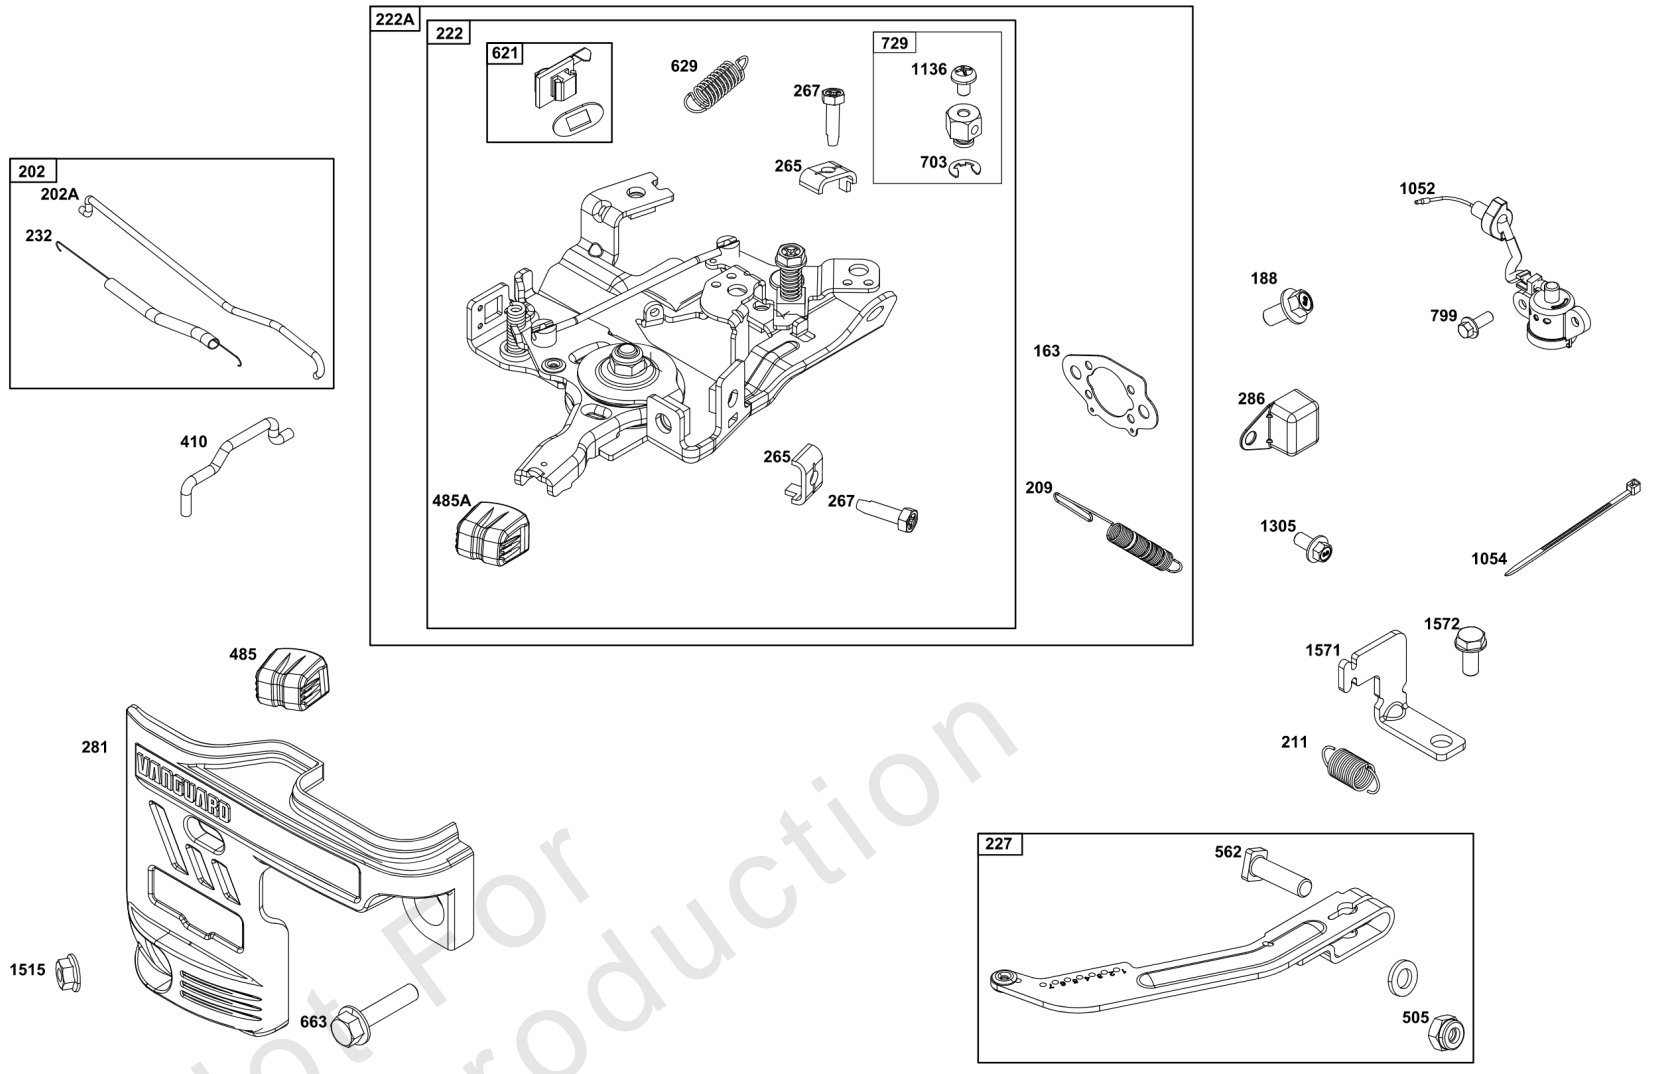

Not For
Reproduction

Controls Group

REF NO	PART NO	QTY	DESCRIPTION
163	-----	1	GASKET, Air Cleaner -(Part information located in Carburetor Group.)
188	590850	2	SCREW -(Control Bracket)
202	597032	1	LINK, Mechanical Governor
202A	597033	1	LINK, Mechanical Governor
209	84003519	1	SPRING, Governor -Used Before Code Date 20110600
209	84005970		SPRING, Governor -Used After Code Date 20110500
211	691278	1	SPRING, Governor
222A	84007746		BRACKET, Control -Used Before Code Date 20110600
222	84006188	1	BRACKET, Control -Used After Code Date 20110500
227	597028	1	LEVER, Governor Control
232	597034	1	SPRING, Governor Link
265	691024	2	CLAMP, Casing
267	597027	2	SCREW -(Casing Clamp)
281	597067	2	PANEL, Control
286	84002122	1	MODULE, Oil Sensor -Used After Code Date 18121400
286	590702	1	MODULE, Oil Sensor -Used Before Code Date 18121500
410	597024	1	LINK, Control
485	597025	1	KNOB, Control -Used Before Code Date 19051000
485A	84004631	1	KNOB, Control -Used After Code Date 19050900
505	590641	1	NUT -(Governor Control Lever)
562	597121	1	BOLT -(Governor Control Lever)
621	84007989	1	SWITCH, Stop
629	597022	1	SPRING, Throttle Return
663	597460	2	SCREW -(Control Panel)
703	597021	2	CLIP
729	597019	2	CLIP, Wire
799	-----	2	SCREW -(Part information located in Crankcase Cover/Sump and Lubrication Group.)
1052	-----	1	SENSOR, Oil -(Part information located in Crankcase Cover/Sump and Lubrication Group.)
1054	280275	1	TIE, Cable
1136	597020	2	SCREW -(Control Bracket)
1305	590703	1	SCREW
1515	590692	1	NUT -(Control Panel)
1571	597035	1	BRACKET, Governor Control
1572	597036	1	SCREW -(Governed Idle Spring Bracket)