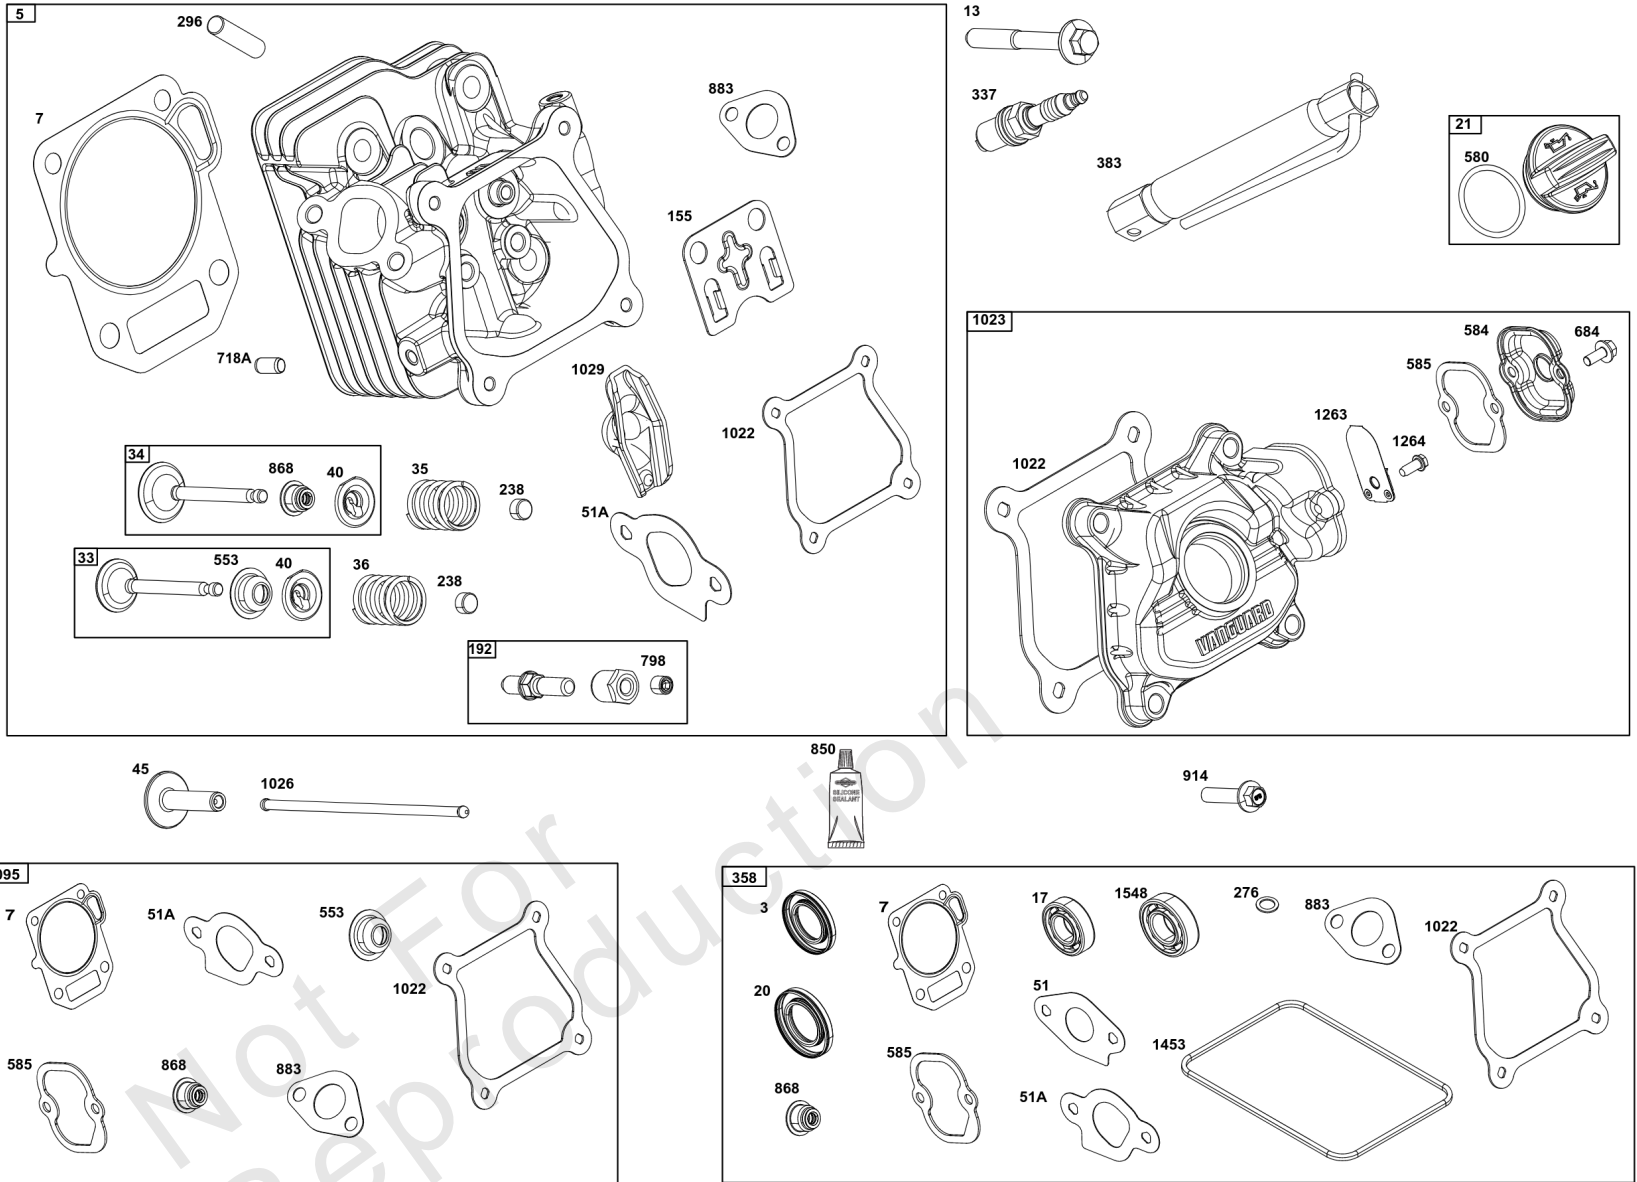

Cylinder Group

REF NO	PART NO	QTY	DESCRIPTION
1	596995	1	CYLINDER ASSEMBLY
3	84002132	2	SEAL, Oil -(Magneto Side)
7	-----	1	GASKET, Cylinder Head -(Part information located in Cylinder Head Group.)
15	590678	2	PLUG, Oil Drain
17	596990	1	BEARING, Ball -(Cylinder) (Crankshaft)
20	-----	1	SEAL, Oil -(Part information located in Crankcase Cover/Sump and Lubrication Group.)
51	-----	1	GASKET, Intake -(Part information located in Carburetor Group.)
51A	-----	1	GASKET, Intake -(Part information located in Carburetor Group.)
219	597038	1	GEAR, Governor
276	797632	1	WASHER, Sealing
306	597076	1	SHIELD, Cylinder
306A	597077	1	SHIELD, Cylinder
307	590850	3	SCREW -(Cylinder Shield)
307A	590683	3	SCREW -(Cylinder Shield)
307B	590850	1	SCREW -(Cylinder Shield)
358	597139	1	GASKET SET, Engine
404	597030	1	WASHER -(Governor Crank)
585	-----	1	GASKET, Breather Passage -(Part information located in Cylinder Head Group.)
615	597031	1	RETAINER, Governor Shaft
616	597029	1	CRANK, Governor
718	590713	2	PIN, Locating
799	-----	2	SCREW -(Part information located in Crankcase Cover/Sump and Lubrication Group.)
850	-----	1	SEALANT, Liquid -(Part information located in Crankcase Cover/Sump and Lubrication Group.)
868	597001	1	SEAL, Valve
883	-----	1	GASKET, Exhaust -(Part information located in Exhaust Group.)
1022	-----	1	GASKET, Rocker Cover -(Part information located in Cylinder Head Group.)
1052	-----	1	SENSOR, Oil -(Part information located in Crankcase Cover/Sump and Lubrication Group.)
1453	-----	1	SEAL, Air Cleaner Cover -(Part information located in Air Cleaner Group.)
1548	-----	1	BEARING, Ball -(Part information located in Crankcase Cover/Sump and Lubrication Group.)