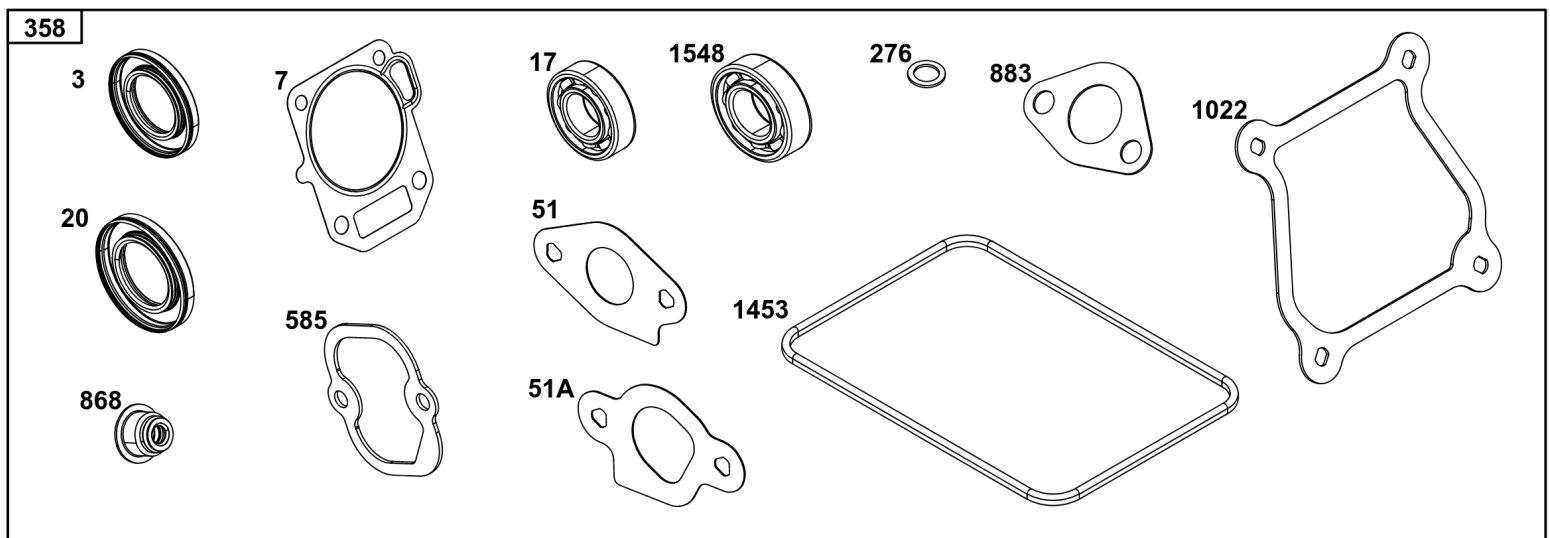

Not For
Reproduction

Controls Group

REF NO	PART NO	QTY	DESCRIPTION
163	-----	1	GASKET, Air Cleaner -(Part information located in Carburetor Group.)
188	590850	2	SCREW -(Control Bracket)
202	597032	1	LINK, Mechanical Governor
202A	597033	1	LINK, Mechanical Governor
209	84003519	1	SPRING, Governor -Used Before Code Date 20110600
209	84005970		SPRING, Governor -Used After Code Date 20110500
211	691278	1	SPRING, Governor
222A	84007746		BRACKET, Control -Used Before Code Date 20110600
222	84006188	1	BRACKET, Control -Used After Code Date 20110500
227	597028	1	LEVER, Governor Control
232	597034	1	SPRING, Governor Link
265	691024	2	CLAMP, Casing
267	597027	2	SCREW -(Casing Clamp)
281	597067	2	PANEL, Control
286	84002122	1	MODULE, Oil Sensor -Used After Code Date 18121400
286	590702	1	MODULE, Oil Sensor -Used Before Code Date 18121500
410	597024	1	LINK, Control
485	597025	1	KNOB, Control -Used Before Code Date 19051000
485A	84004631	1	KNOB, Control -Used After Code Date 19050900
505	590641	1	NUT -(Governor Control Lever)
562	597121	1	BOLT -(Governor Control Lever)
621	84007989	1	SWITCH, Stop
629	597022	1	SPRING, Throttle Return
663	597460	2	SCREW -(Control Panel)
703	597021	2	CLIP
729	597019	2	CLIP, Wire
799	-----	2	SCREW -(Part information located in Crankcase Cover/Sump and Lubrication Group.)
1052	-----	1	SENSOR, Oil -(Part information located in Crankcase Cover/Sump and Lubrication Group.)
1054	280275	1	TIE, Cable
1136	597020	2	SCREW -(Control Bracket)
1305	590703	1	SCREW
1515	590692	1	NUT -(Control Panel)
1571	597035	1	BRACKET, Governor Control
1572	597036	1	SCREW -(Governed Idle Spring Bracket)