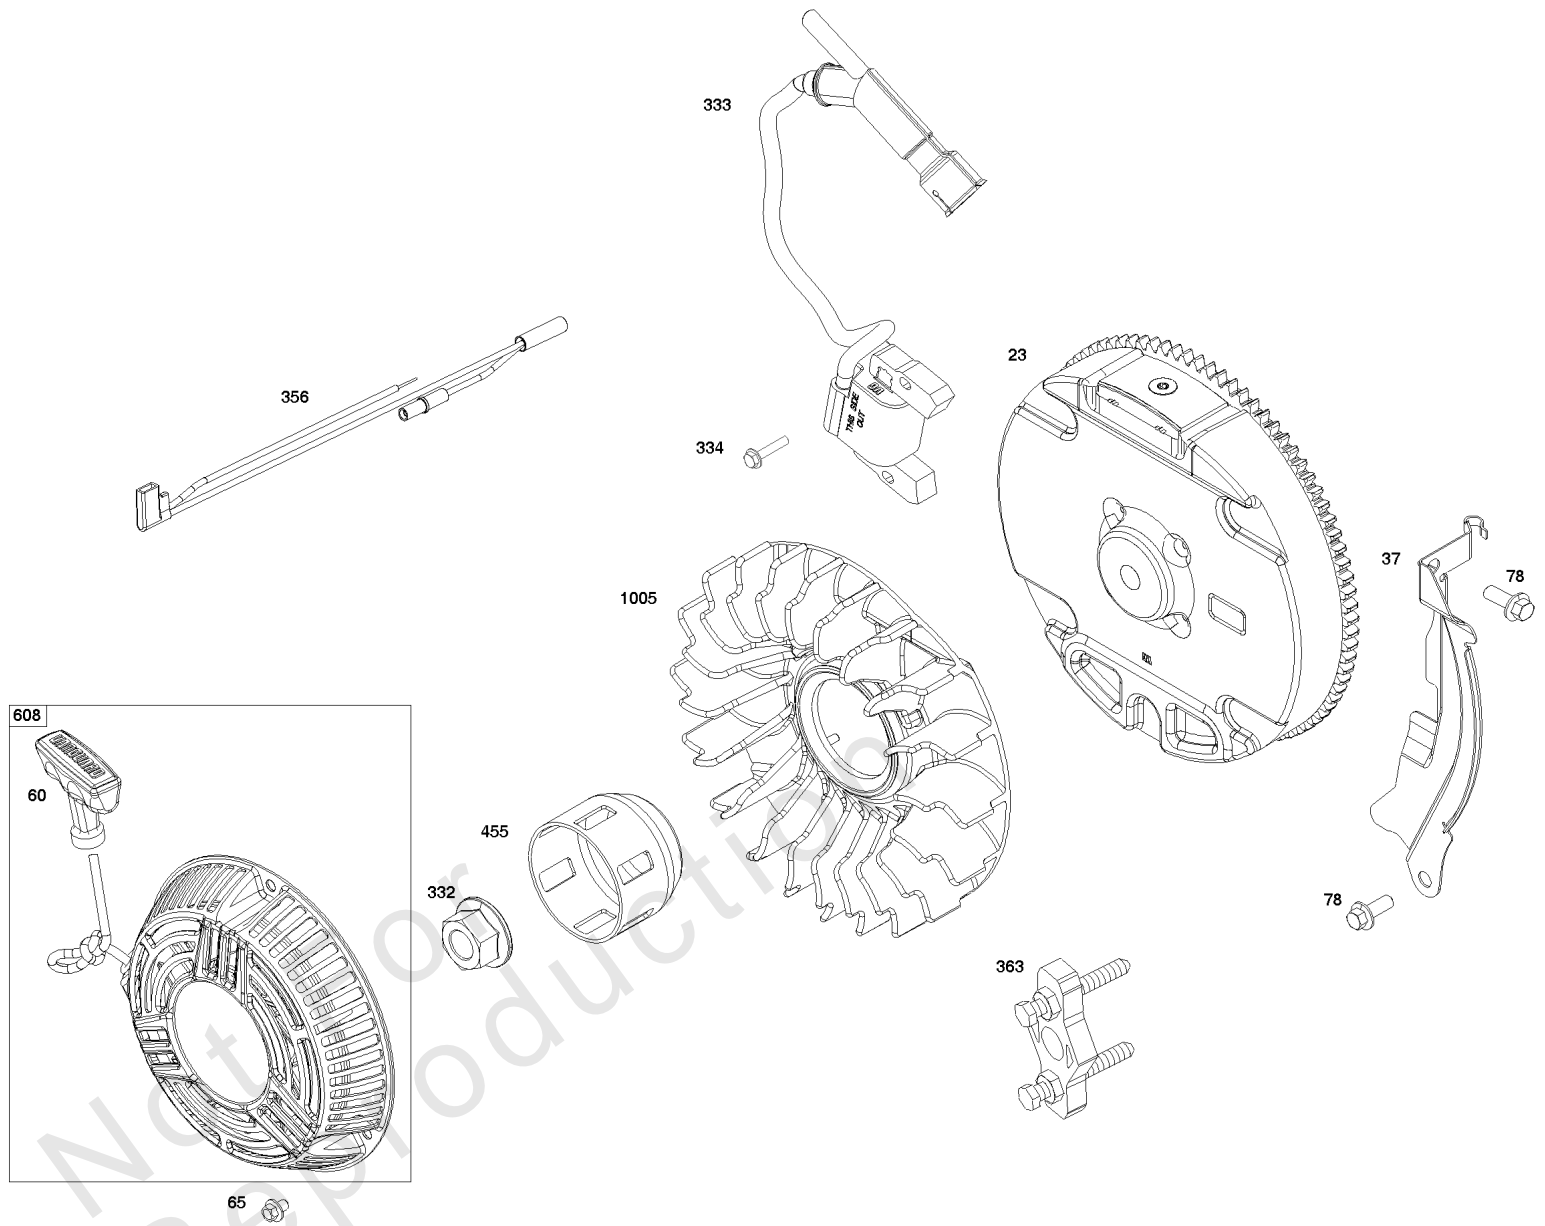

Cylinder Head Group

REF NO	PART NO	QTY	DESCRIPTION
1453	-----	1	SEAL, Air Cleaner Cover -(Part information located in Air Cleaner Group.)
1548	-----	1	BEARING, Ball -(Part information located in Crankcase Cover/Sump and Lubrication Group.)

Not For Reproduction

Flywheel, Ignition, and Starter Group

REF NO	PART NO	QTY	DESCRIPTION
23	597085	1	FLYWHEEL
37	597075	1	GUARD, Flywheel
60	597080	2	GRIP, Starter Rope
65	590683	2	SCREW -(Rewind Starter)
78	590850	3	SCREW -(Flywheel Guard)
332	591988	1	NUT
333	596763	2	ARMATURE, Magneto
334	699477	2	SCREW -(Magneto Armature)
356	597054	1	WIRE, Stop
363	19203	1	PULLER, Flywheel
455	597088	1	CUP, Flywheel
608	596772	2	STARTER, Rewind
1005	794273	1	FAN, Flywheel