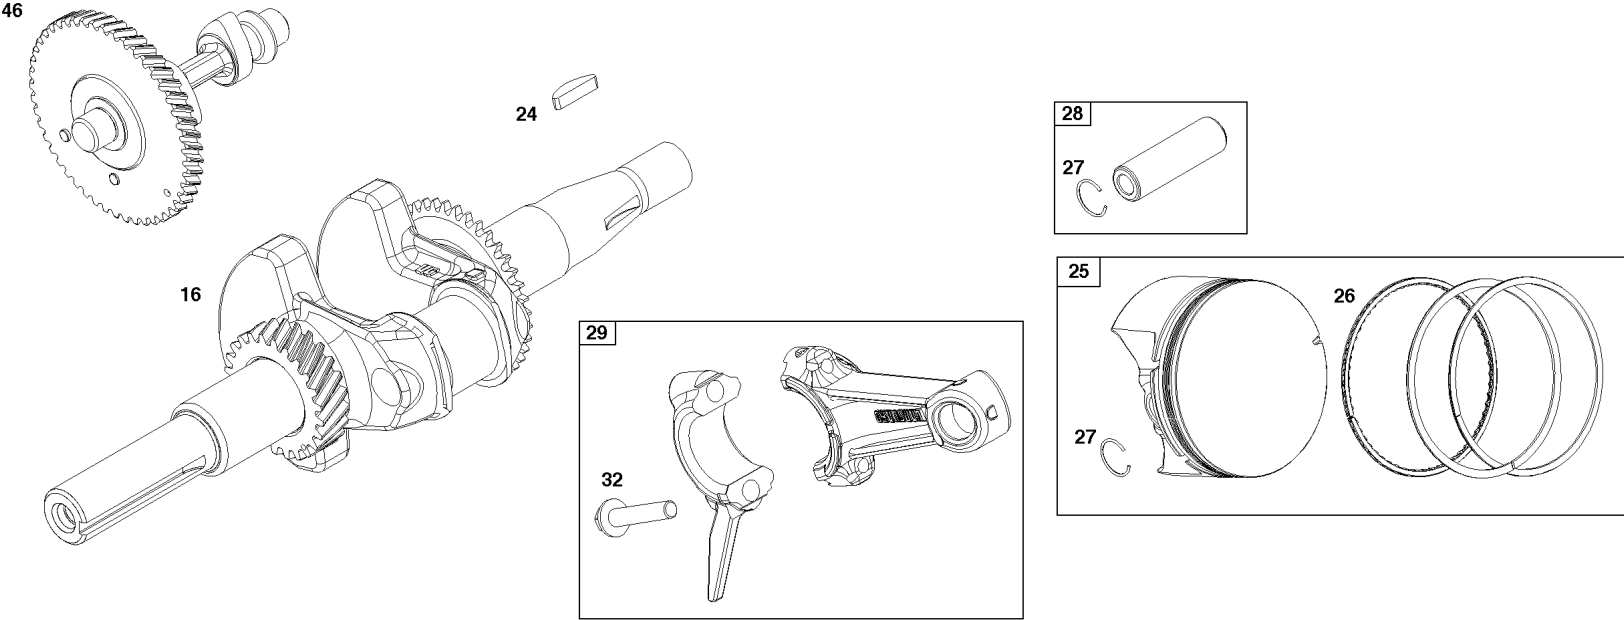

Crankcase Cover/Sump and Lubrication Group

REF NO	PART NO	QTY	DESCRIPTION
3	-----	1	SEAL, Oil -(Part information located in Cylinder Group.)
7	-----	1	GASKET, Cylinder Head -(Part information located in Cylinder Head Group.)
17	-----	1	BEARING, Ball -(Part information located in Cylinder Group.)
18	596986	1	COVER, Crankcase
20	596991	1	SEAL, Oil -(PTO Side)
22	590714	6	SCREW
51	-----	1	GASKET, Intake -(Part information located in Cylinder Head Group.)
51A	-----	1	GASKET, Intake -(Part information located in Cylinder Head Group.)
276	-----	1	WASHER, Sealing -(Part information located in Carburetor Group.)
358	-----	1	GASKET SET, Engine -(Part information located in Cylinder Group.)
522	590716	2	PLUG, Dipstick/Fill
523	596992	1	DIPSTICK
585	-----	1	GASKET, Breather Passage -(Part information located in Cylinder Head Group.)
799	590703	2	SCREW -(Oil Sensor)
847	596989	1	DIPSTICK/TUBE ASSEMBLY
850	100106		SEALANT, Liquid
868	-----	1	SEAL, Valve -(Part information located in Cylinder Head Group.)
883	-----	1	GASKET, Exhaust -(Part information located in Exhaust Group.)
1022	-----	1	GASKET, Rocker Cover -(Part information located in Cylinder Head Group.)
1052	84004948	1	SENSOR, Oil
1453	-----	1	SEAL, Air Cleaner Cover -(Part information located in Air Cleaner Group.)
1548	596990	1	BEARING, Ball -(Crankcase Cover/Sump) (Crankshaft)

Not For
Reproduction