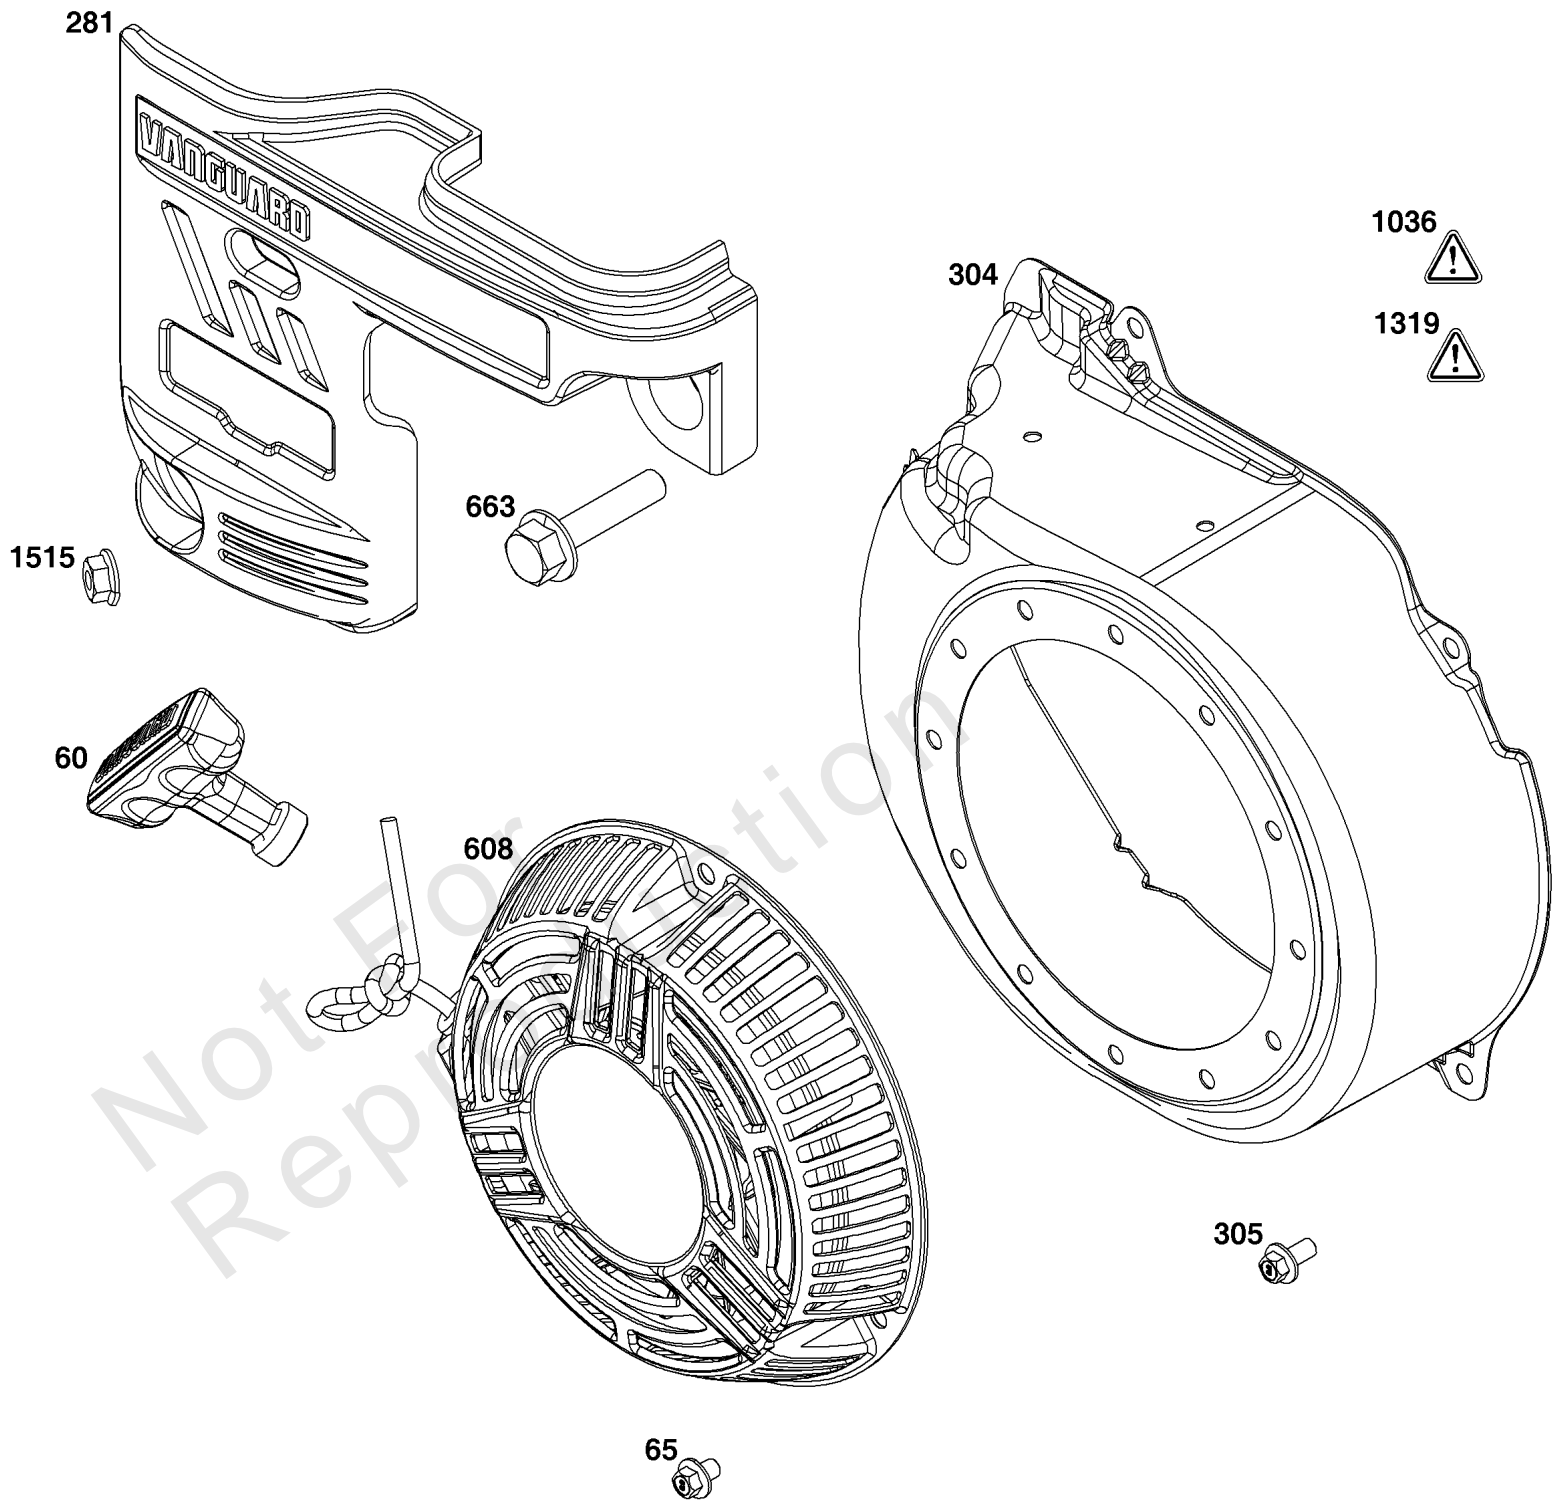

Blower Housing Group

REF NO	PART NO	QTY	DESCRIPTION
60	-----	2	GRIP, Starter Rope -(Part information located in Flywheel/Ignition/Starter Group.)
65	-----	3	SCREW -(Part information located in Flywheel/Ignition/Starter Group.)
281	-----	1	PANEL, Control -(Part information located in Controls Group.)
304	597073	1	HOUSING, Blower -(For use on engines without electric start & without regulator)
305	597078	4	SCREW -(Blower Housing)
608	-----	2	STARTER, Rewind -(Part information located in Flywheel/Ignition/Starter Group.)
663	-----	2	SCREW -(Part information located in Controls Group.)
1036	-----	1	LABEL, Emissions -(Available from a Briggs & Stratton Authorized Dealer)
1319	797669	1	LABEL, Warning -(REQUIRED When Replacing Parts With Warning Labels Affixed)
1515	-----	1	NUT, Hex Flange -(Part information located in Controls Group.)