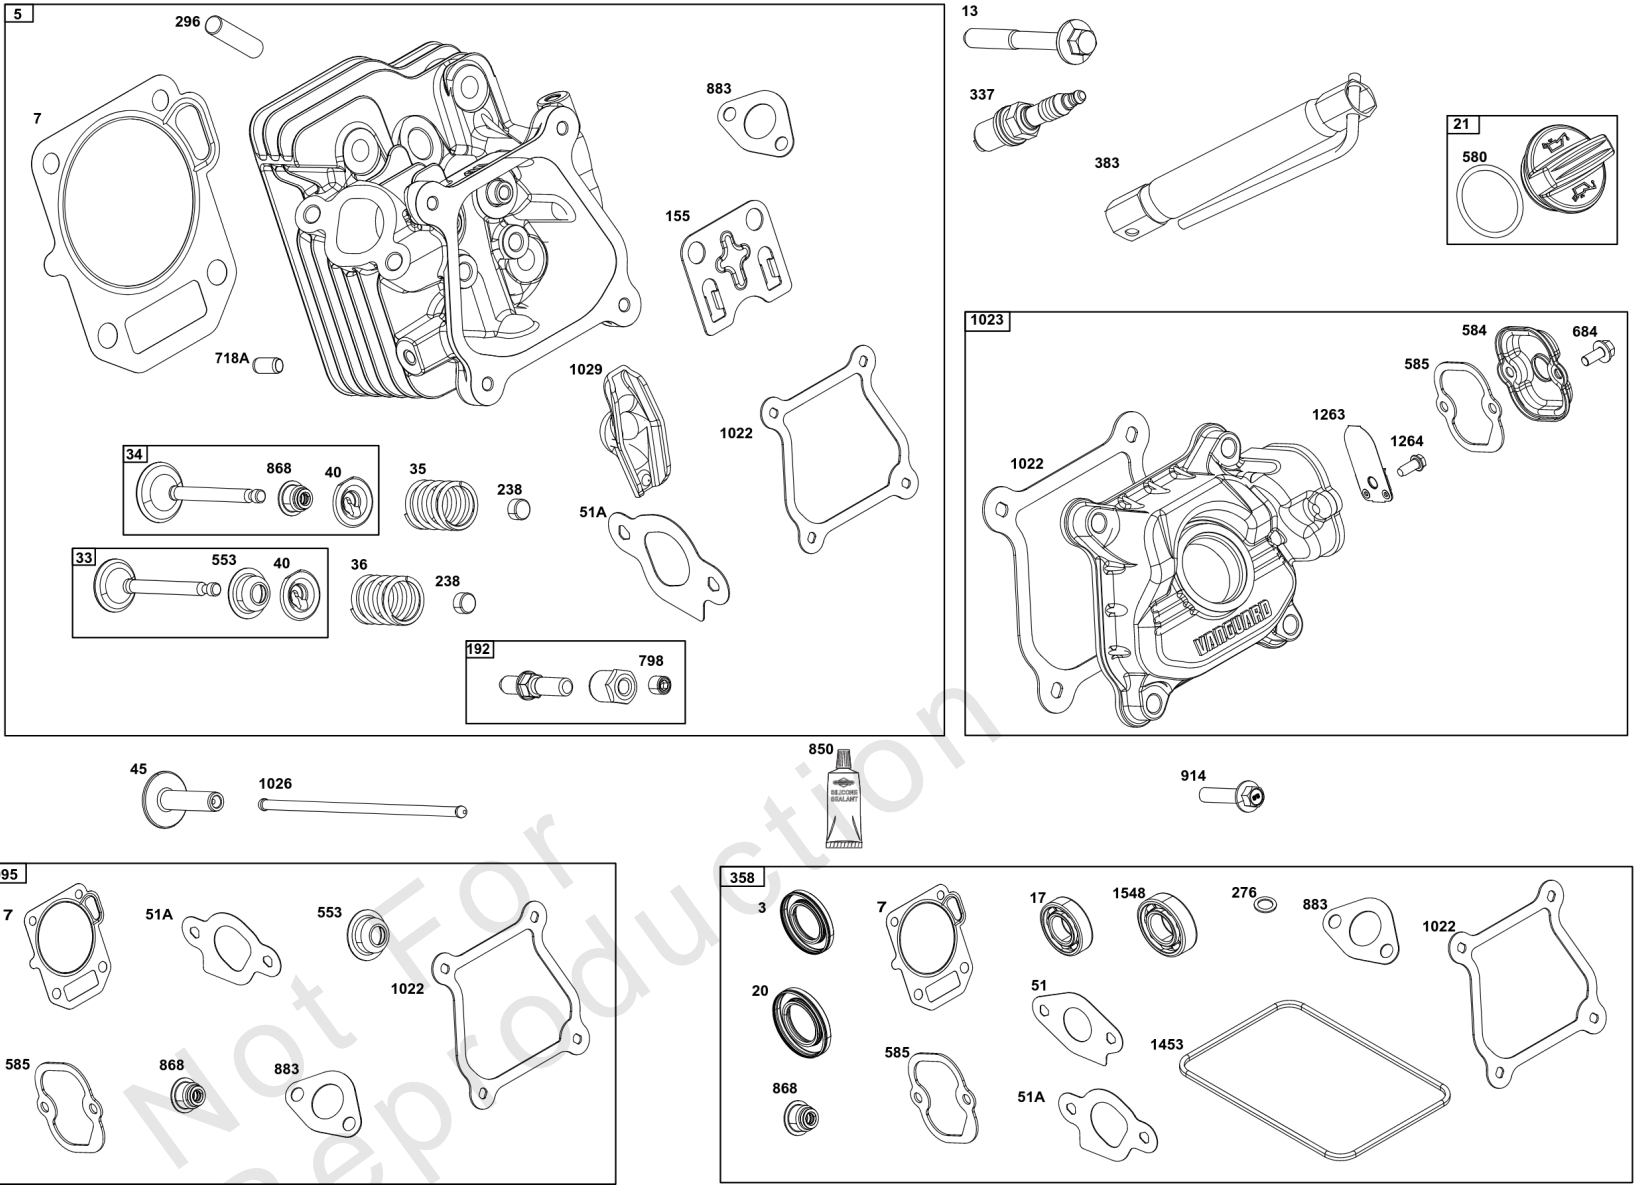

Cylinder Head Group

REF NO	PART NO	QTY	DESCRIPTION
3	-----	1	SEAL, Oil -(Part information located in Cylinder Group.)
5	596998	1	HEAD, Cylinder
7	597007	1	GASKET, Cylinder Head
13	597008	4	SCREW -(Cylinder Head)
17	-----	1	BEARING, Ball -(Part information located in Cylinder Group.)
20	-----	1	SEAL, Oil -(Part information located in Crankcase Cover/Sump and Lubrication Group.)
21	597014	1	CAP, Oil Fill
33	597005	1	VALVE, Exhaust
34	597004	1	VALVE, Intake
35	597002	1	SPRING, Valve -(Intake)
36	597002	1	SPRING, Valve
40	590654	2	RETAINER, Valve
45	591449	2	TAPPET, Valve
51	596769	1	GASKET, Intake
51A	596770	1	GASKET, Intake
155	592874	1	PLATE, Cylinder Head
192	597006	2	ADJUSTER, Rocker Arm
238	590649	2	CAP, Valve
276	-----	1	WASHER, Sealing -(Part information located in Carburetor Group.)
296	590631	2	STUD -(Muffler)
337	597383	2	PLUG, Spark
358	-----		GASKET SET, Engine -(Part information located in Cylinder Group.)
383	19576S	1	WRENCH, Spark Plug
553	597003	1	RETAINER, Valve Spring
580	809894	1	SEAL, O-Ring -(Oil Fill Cap)
584	597011	1	COVER, Breather Passage
585	597010	1	GASKET, Breather Passage
684	597012	2	SCREW -(Breather Passage Cover)
718A	590637	2	PIN, Locating
798	597000	2	SCREW -(Rocker Arm)
850	-----	1	SEALANT, Liquid -(Part information located in Crankcase Cover/Sump and Lubrication Group.)
868	597001	1	SEAL, Valve
883	597072	1	GASKET, Exhaust
914	597016	4	SCREW -(Rocker Cover)
1022	597015	1	GASKET, Rocker Cover
1023	597009	1	COVER, Rocker
1026	597017	2	ROD, Push
1029	596999	2	ARM, Rocker
1095	597140	1	GASKET SET, Valve -(Service Kits may include extra parts not specific to this engine.)
1263	697124	1	REED, Breather
1264	793453	1	SCREW -(Breather Reed)