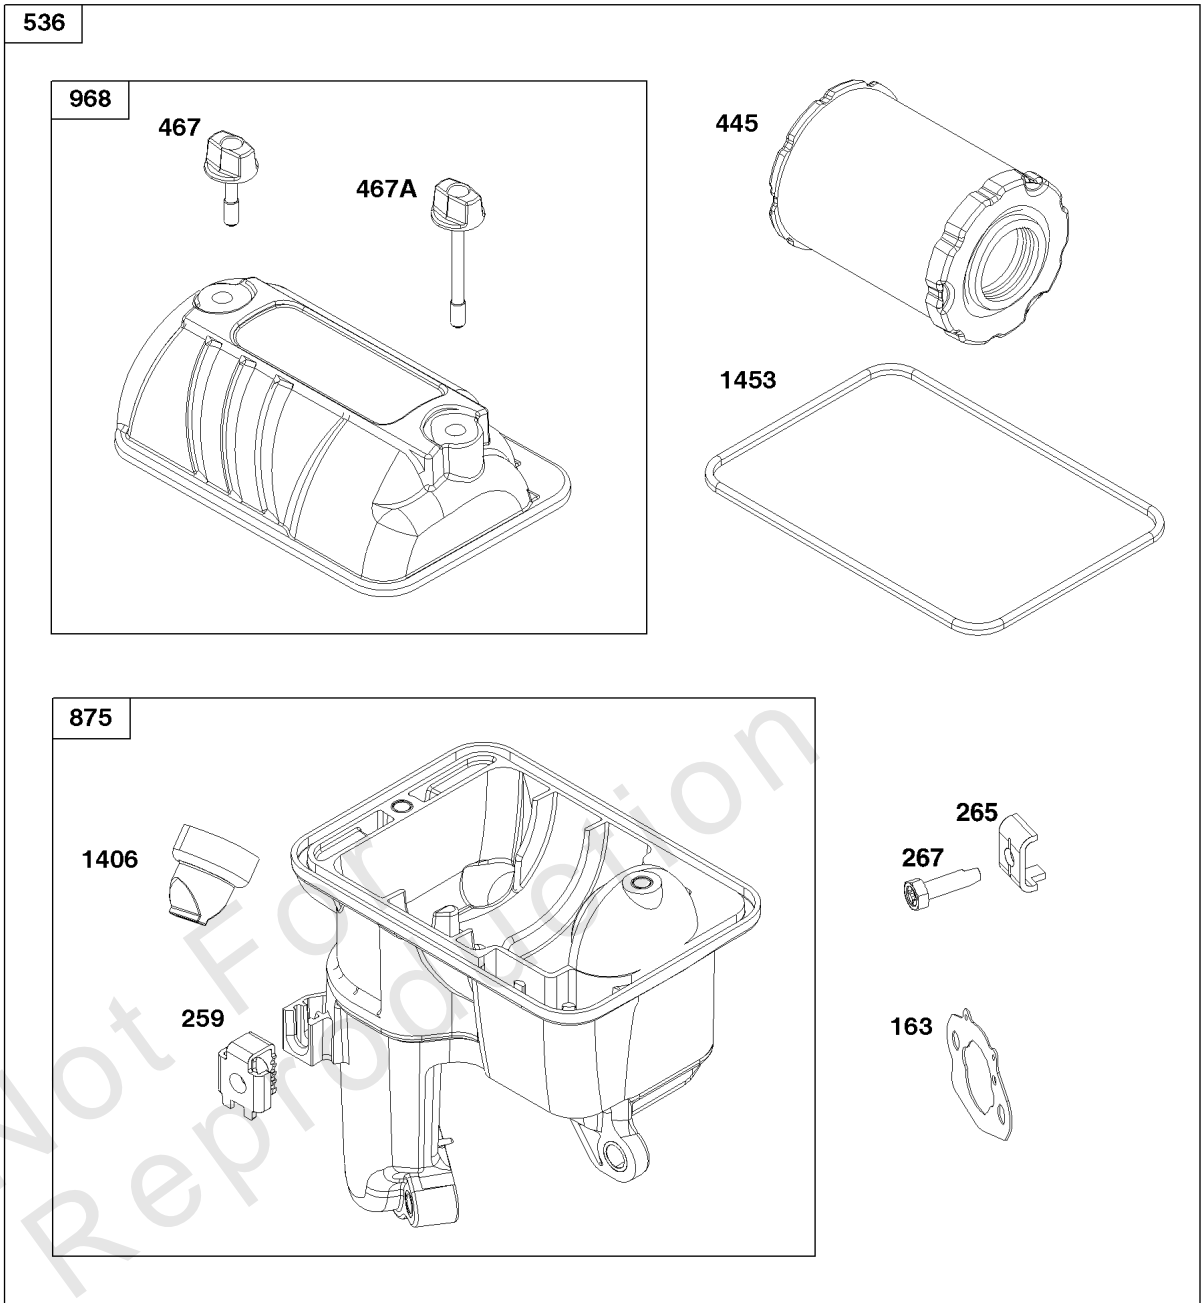

Air Cleaner Group

REF NO	PART NO	QTY	DESCRIPTION
11	597013	1	TUBE, Breather
163	596768	1	GASKET, Air Cleaner
185	590692	1	NUT -(Air Cleaner Base)
259	691189	1	BRACKET, Casing Clamp
265	691024	1	CLAMP, Casing
267	597027	1	SCREW -(Casing Clamp)
445	596760	1	FILTER, A/C Cartridge
467	596759	1	KNOB, Air Cleaner Cover
467A	596758	1	KNOB, Air Cleaner Cover
536	597060	1	CLEANER, Air
875	597061	1	BASE, Air Cleaner
968	597062	1	COVER, Air Cleaner
1406	597065	1	VALVE, Debris
1453	596756	1	SEAL, Air Cleaner Cover

Not For Reproduction