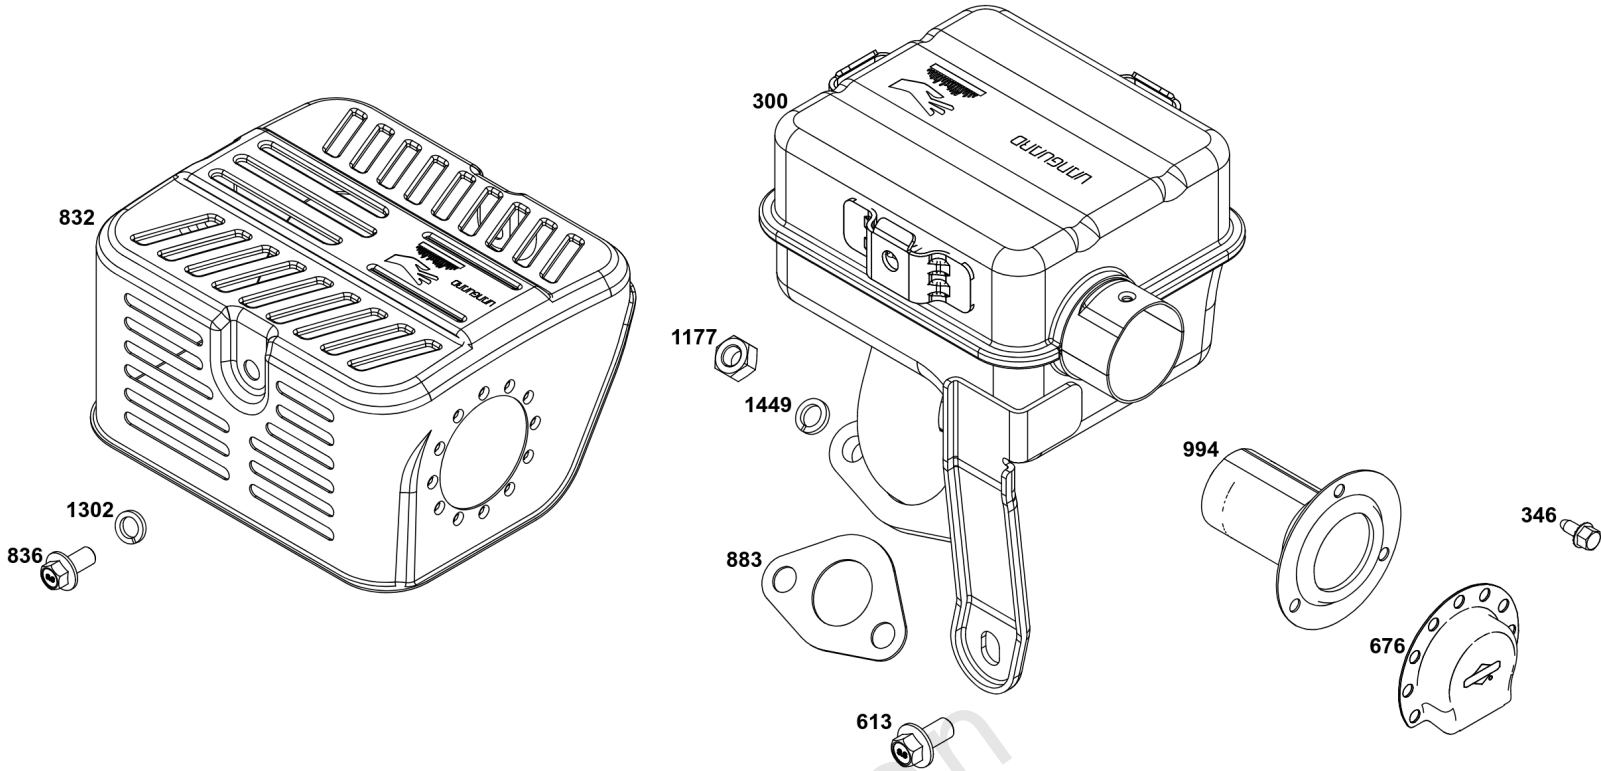

Exhaust Group

REF NO	PART NO	QTY	DESCRIPTION
300	84003121	1	MUFFLER ASSEMBLY -Used Before Code Date 19061200
300	84003517	1	MUFFLER ASSEMBLY -Used After Code Date 19061100
346	699203	3	SCREW -(Spark Arrestor)
613	590850	1	SCREW -(Muffler)
676	798467	1	DEFLECTOR, Muffler
832	597069	1	GUARD, Muffler
836	590706	3	SCREW -(Muffler Guard)
883	597072	1	GASKET, Exhaust
994	793985	1	ARRESTOR, Spark
1177	590632	2	NUT -(Muffler)
1302	704133	3	LOCKWASHER, Split, 1/4 -(Muffler Guard)
1449	590633	2	WASHER

Not For Reproduction