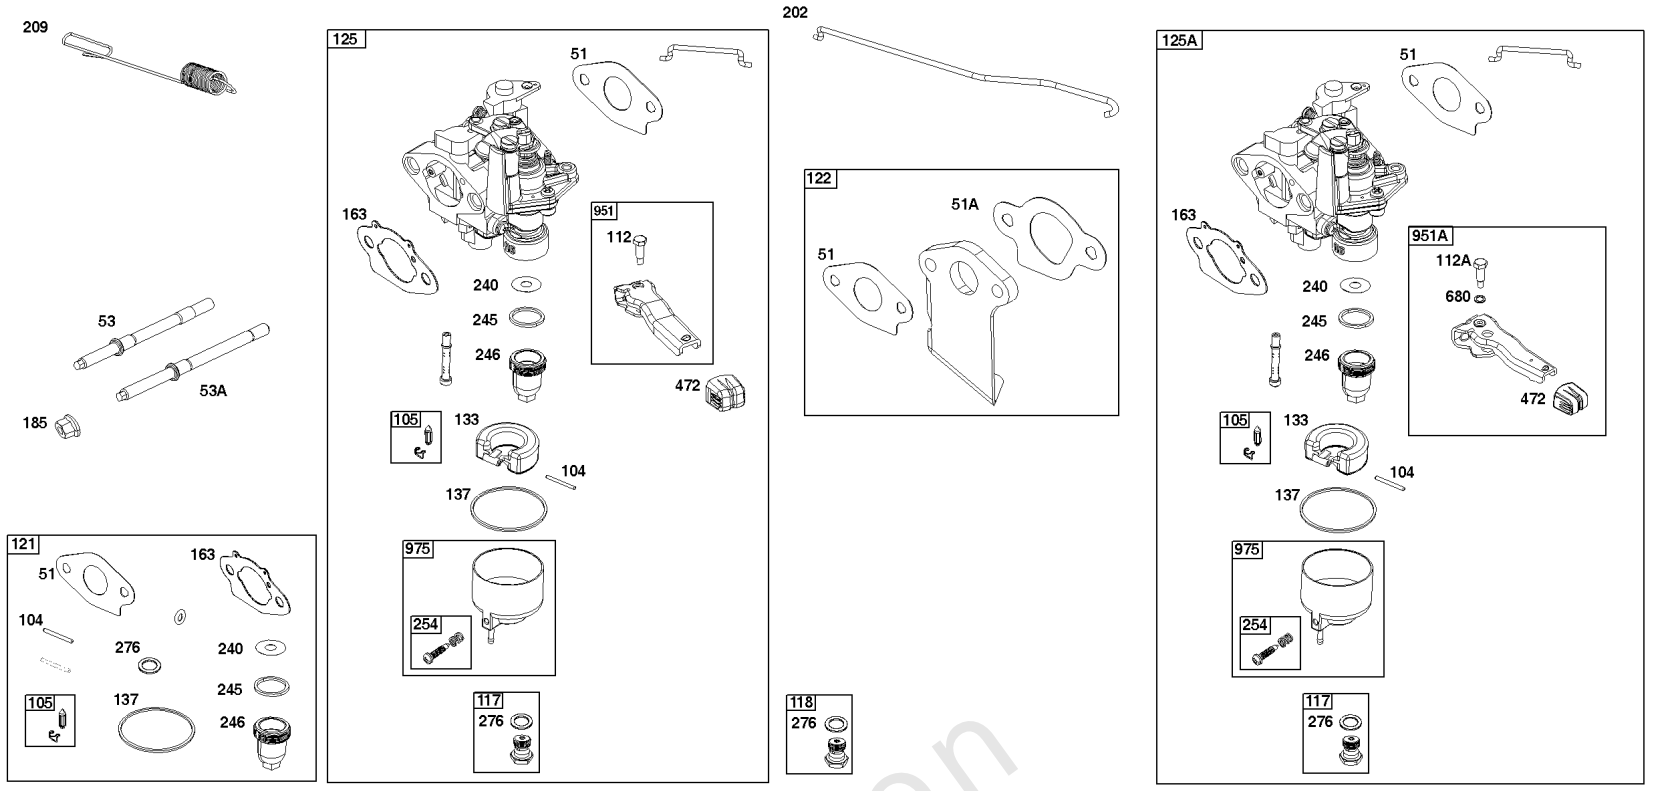

Not For Reproduction

Blower Housing Group

REF NO	PART NO	QTY	DESCRIPTION
60	-----	2	GRIP, Starter Rope -(Part information located in Flywheel/Ignition/Starter Group.)
65	-----	3	SCREW -(Part information located in Flywheel/Ignition/Starter Group.)
281	-----	1	PANEL, Control -(Part information located in Controls Group.)
304	597073	1	HOUSING, Blower -(For use on engines without electric start & without regulator)
305	597078	4	SCREW -(Blower Housing)
608	-----	2	STARTER, Rewind -(Part information located in Flywheel/Ignition/Starter Group.)
663	-----	2	SCREW -(Part information located in Controls Group.)
1036	-----	1	LABEL, Emissions -(Available from a Briggs & Stratton Authorized Dealer)
1319	797669	1	LABEL, Warning -(REQUIRED When Replacing Parts With Warning Labels Affixed)
1515	-----	1	NUT, Hex Flange -(Part information located in Controls Group.)