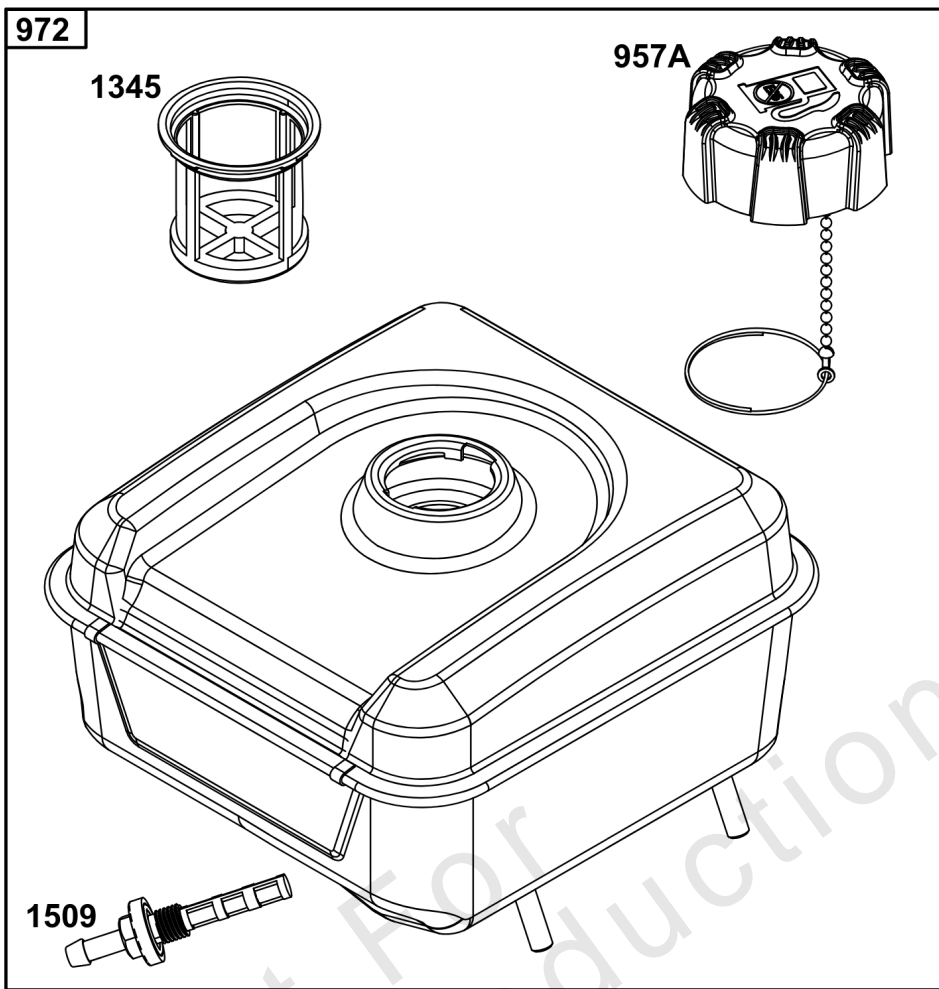

Fuel Supply Group

REF NO	PART NO	QTY	DESCRIPTION
187	597058	1	LINE, Fuel
190	591476	1	SCREW -(Fuel Tank)
601	791850	1	CLAMP, Hose
705	707919	2	NUT -(Fuel Tank)
957A	596765	1	CAP, Fuel Tank
972	597057	1	TANK, Fuel
1345	792917	1	FILTER, Filler Neck
1357	597058	1	LINE, Fuel
1509	797346	1	OUTLET, Tank

Not For Reproduction