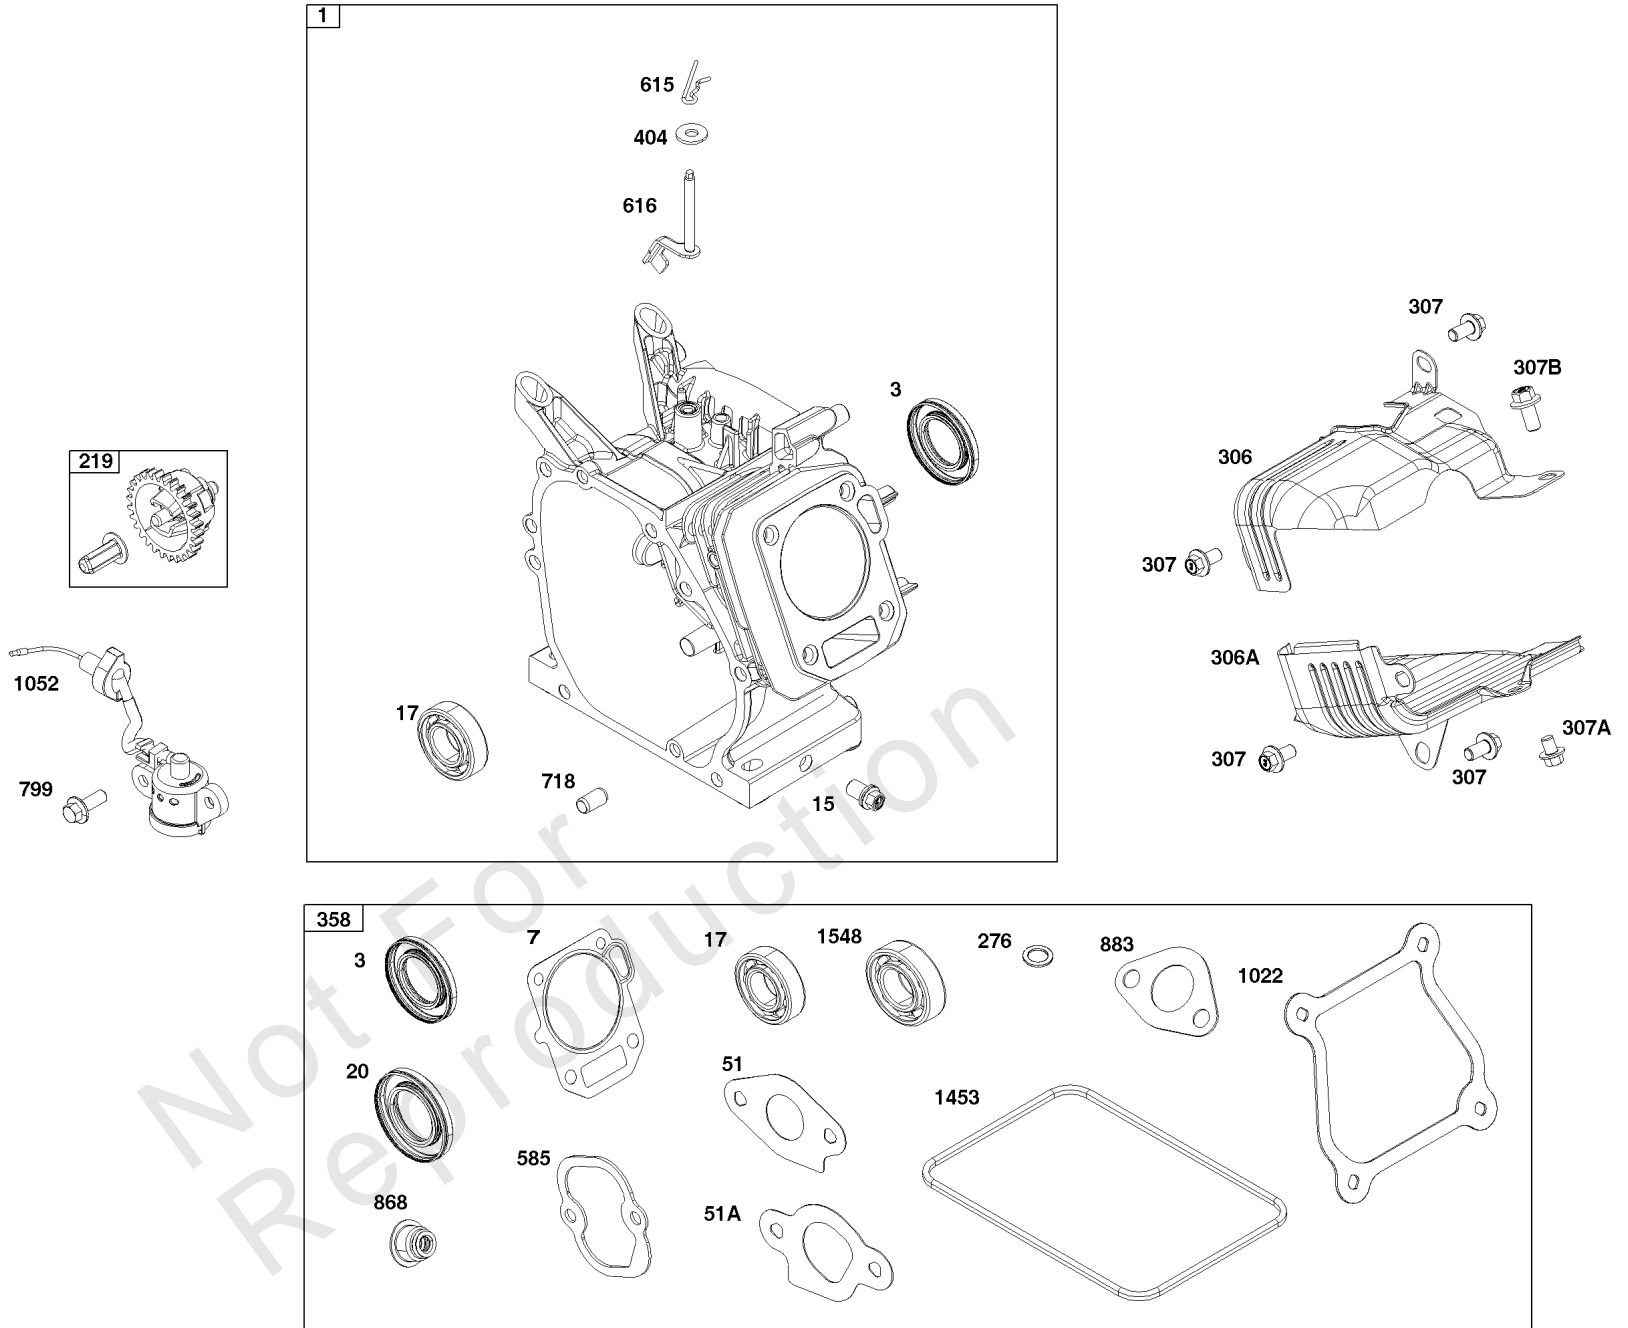

Crankshaft Group

REF NO	PART NO	QTY	DESCRIPTION
16	596958	1	CRANKSHAFT
24	596976	1	KEY, Flywheel
25	596977	1	PISTON ASSEMBLY
25	596978	1	PISTON ASSEMBLY - (.020" Oversize)
26	596979	1	SET, Ring
26	596980	2	SET, Ring - (.020" Oversize)
27	596982	2	LOCK, Piston Pin
28	596981	1	PIN, Piston
29	596983	1	ROD, Connecting
32	596984	2	SCREW -(Connecting Rod)
46	596993	1	CAMSHAFT
357	692191	1	KEY, Drive Pulley

Not For Reproduction