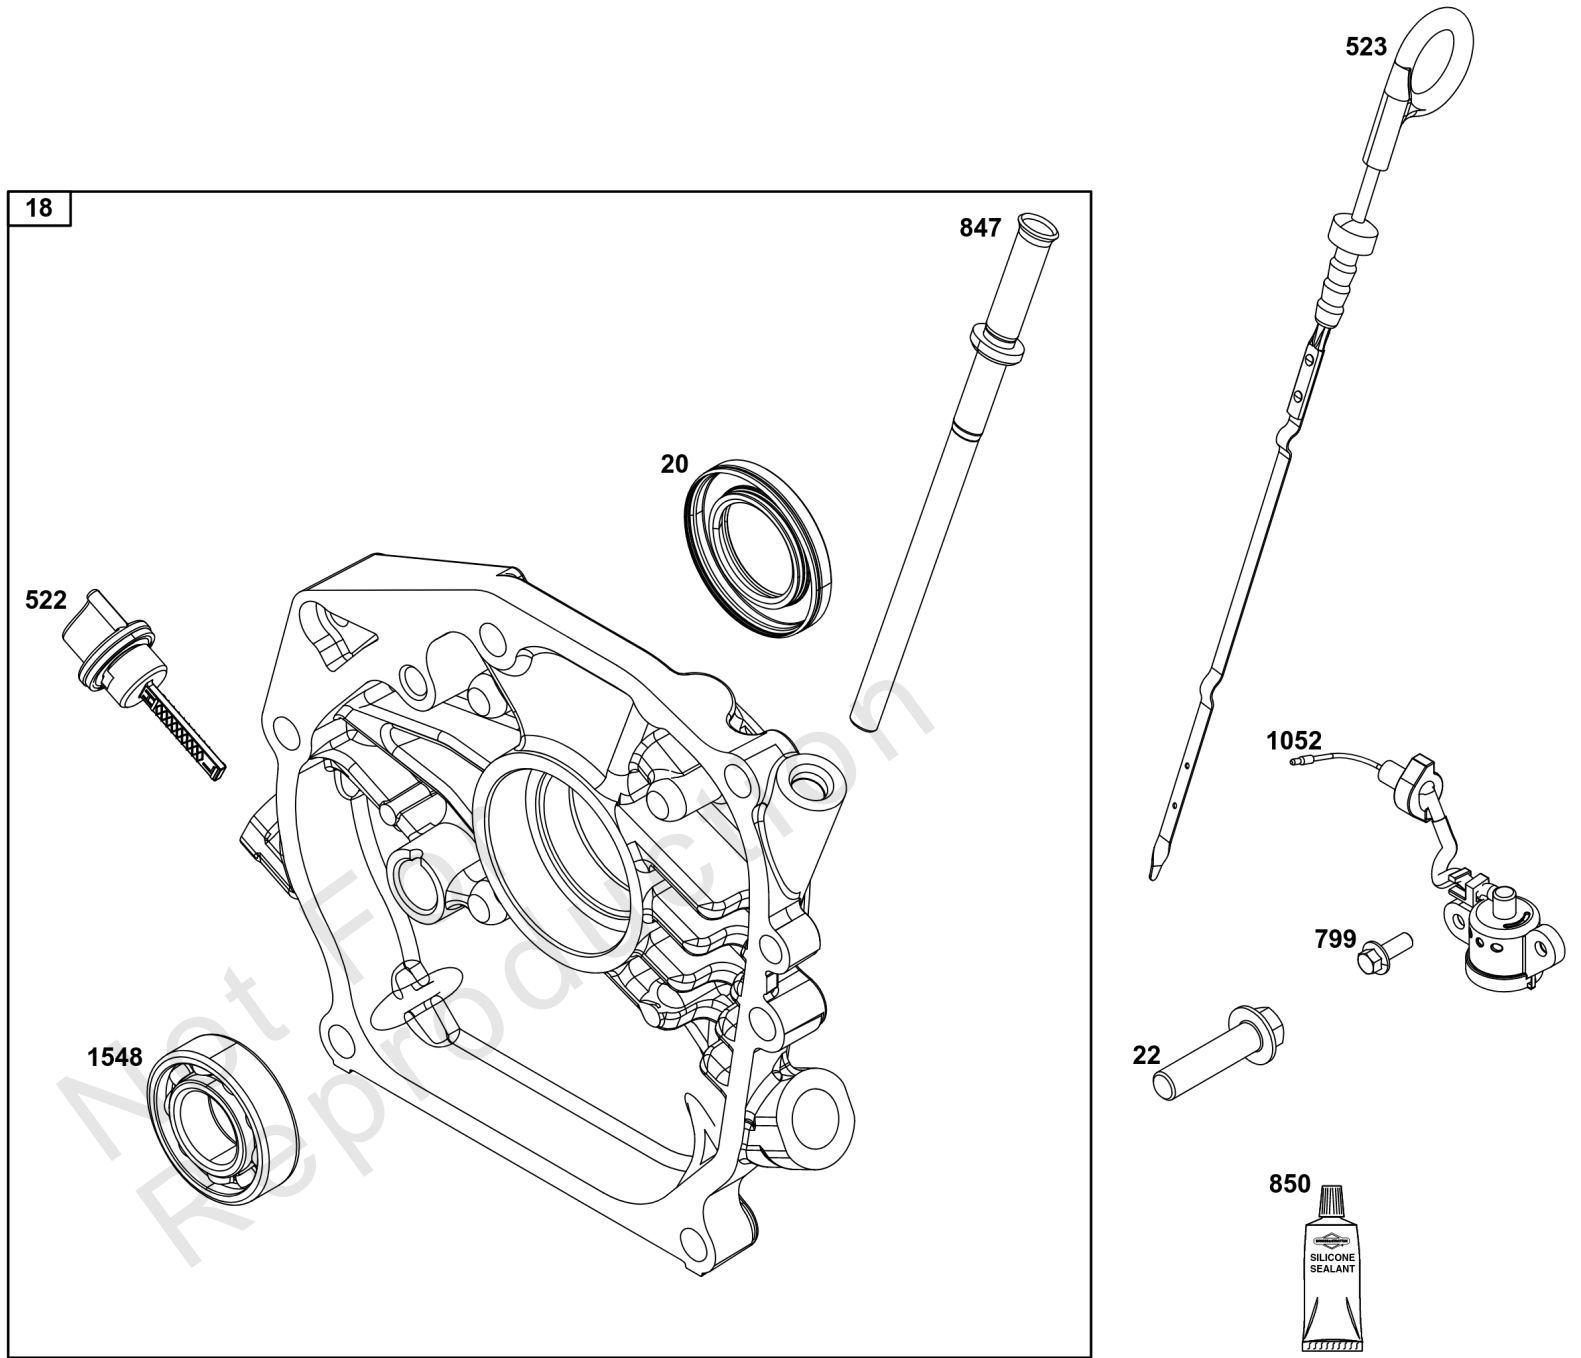

Not For
Reproduction

Controls Group

REF NO	PART NO	QTY	DESCRIPTION
163	-----	1	GASKET, Air Cleaner -(Part information located in Carburetor Group.)
188	590850	2	SCREW -(Control Bracket)
202	597032	1	LINK, Mechanical Governor
202A	597033	1	LINK, Mechanical Governor
209	84003519	1	SPRING, Governor -Used Before Code Date 20110600
209	84005970		SPRING, Governor -Used After Code Date 20110500
211	691278	1	SPRING, Governor
222A	84007746		BRACKET, Control -Used Before Code Date 20110600
222	84006188	1	BRACKET, Control -Used After Code Date 20110500
227	597028	1	LEVER, Governor Control
232	597034	1	SPRING, Governor Link
265	691024	2	CLAMP, Casing
267	597027	2	SCREW -(Casing Clamp)
281	597067	2	PANEL, Control
286	84002122	1	MODULE, Oil Sensor -Used After Code Date 18121400
286	590702	1	MODULE, Oil Sensor -Used Before Code Date 18121500
410	597024	1	LINK, Control
485	597025	1	KNOB, Control -Used Before Code Date 19051000
485A	84004631	1	KNOB, Control -Used After Code Date 19050900
505	590641	1	NUT -(Governor Control Lever)
562	597121	1	BOLT -(Governor Control Lever)
621	84007989	1	SWITCH, Stop
629	597022	1	SPRING, Throttle Return
663	597460	2	SCREW -(Control Panel)
703	597021	2	CLIP
729	597019	2	CLIP, Wire
799	-----	2	SCREW -(Part information located in Crankcase Cover/Sump and Lubrication Group.)
1052	-----	1	SENSOR, Oil -(Part information located in Crankcase Cover/Sump and Lubrication Group.)
1054	280275	1	TIE, Cable
1136	597020	2	SCREW -(Control Bracket)
1305	590703	1	SCREW
1515	590692	1	NUT -(Control Panel)
1571	597035	1	BRACKET, Governor Control
1572	597036	1	SCREW -(Governed Idle Spring Bracket)