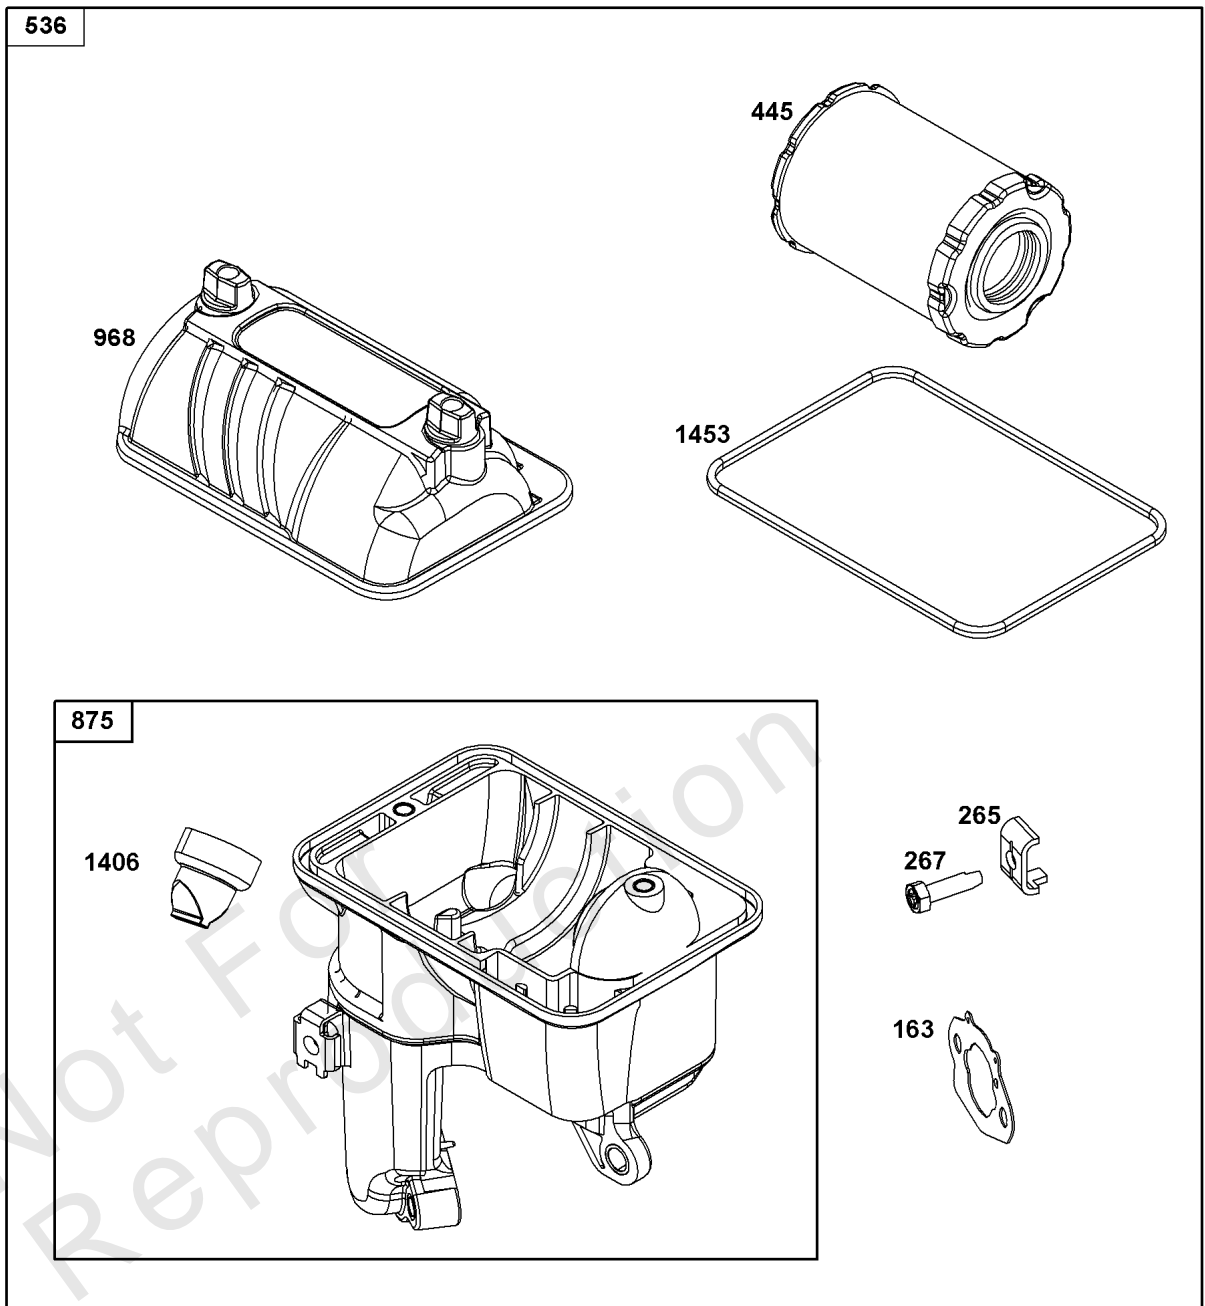

Not For
Reproduction

Air Cleaner Group

REF NO	PART NO	QTY	DESCRIPTION
11	597013	1	TUBE, Breather
163	596768	1	GASKET, Air Cleaner
185	590692	3	NUT -(Air Cleaner Base)
265	-----	1	CLAMP, Casing -(Part information located in Controls Group.)
267	-----	1	SCREW -(Part information located in Controls Group.)
445	84002309	1	FILTER, A/C Cartridge
536	84005299	1	CLEANER, AIR
875	84005297	1	BASE, Air Cleaner
968	84005353	1	COVER, Air Cleaner
1406	597065	1	VALVE, Debris
1453	84005298	1	SEAL, Air Cleaner Cover

Not For
Reproduction

Controls Group

REF NO	PART NO	QTY	DESCRIPTION
188	590850	2	SCREW -(Control Bracket)
202	597032	1	LINK, Mechanical Governor
202A	597033	1	LINK, Mechanical Governor
209	597111	1	SPRING, Governor
211	691278	1	SPRING, Governor
222	84006188	1	BRACKET, Control
227	84003330	1	LEVER, Governor Control
232	597034	1	SPRING, Governor Link
265	691024	2	CLAMP, Casing
265	84004472	1	CLAMP, Casing
267	84004279	1	SCREW -(Casing Clamp)
281	84005296	1	PANEL, CONTROL
286	594949	1	MODULE, Oil Sensor
410	597024	1	LINK, Control
485	84004631	1	KNOB, Control
505	590641	1	NUT -(Governor Control Lever)
562	597121	1	BOLT -(Governor Control Lever)
621	84007989	1	SWITCH, Stop
629	597022	1	SPRING, Throttle Return
663	597460	1	SCREW -(Control Panel)
663A	84003635	6	SCREW -(Control Panel)
703	84008531	1	CLIP
1054	280275	1	TIE, Cable
1305	590703	1	SCREW -(Oil Sensor Module)
1515	590692	1	NUT -(Control Panel)
1568	84005188	2	RETAINER, Wire
1568	84005188	2	RETAINER, Wire
1571	597035	1	BRACKET, Governor Control
1572	597036	1	SCREW -(Governed Idle Spring Bracket)