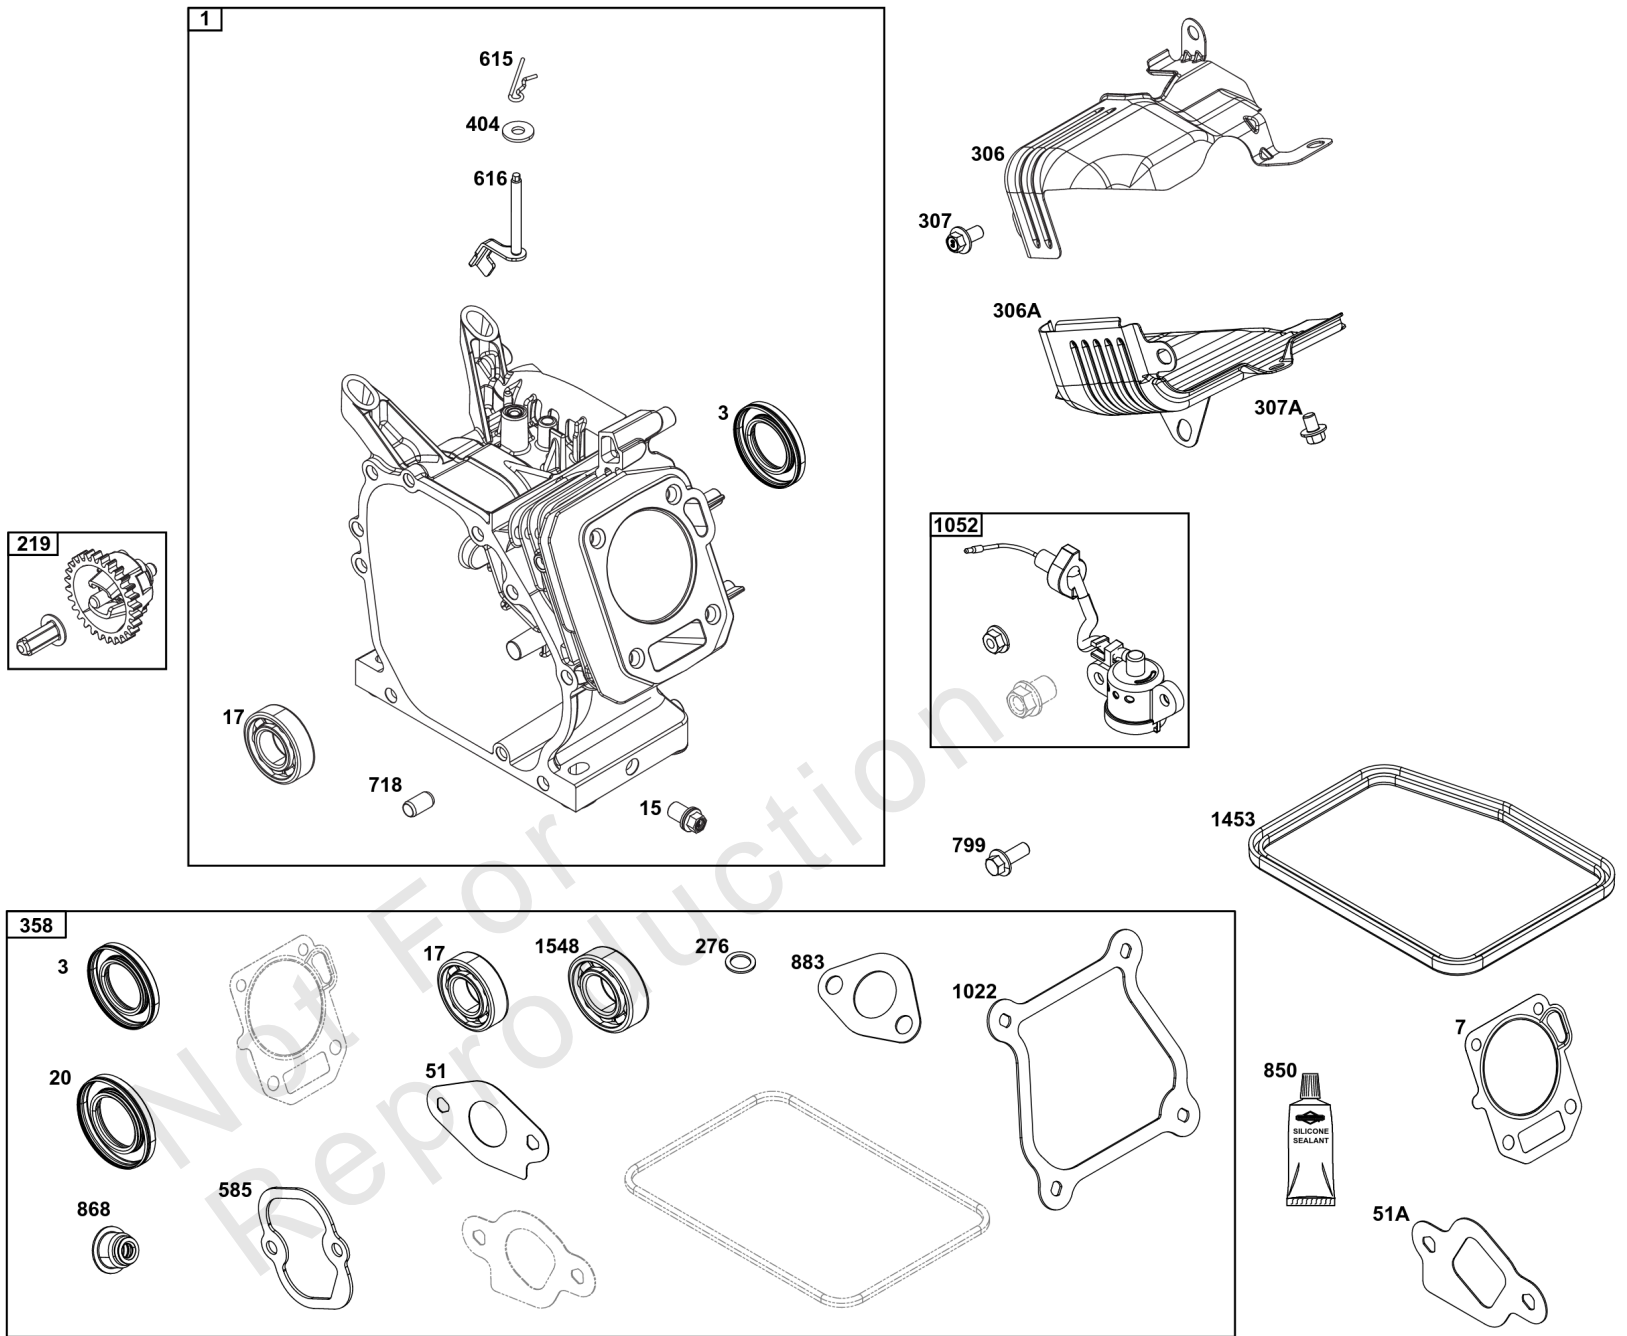

Crankshaft Group

REF NO	PART NO	QTY	DESCRIPTION
16	84004649	1	CRANKSHAFT
24	596976	1	KEY, Flywheel
25	84004674	1	PISTON ASSEMBLY
25	84005433	1	PISTON ASSEMBLY - (.020" Oversize)
26	84005435	1	SET, Ring
26	84005437	1	SET, Ring - (.020" Oversize)
27	596982	1	LOCK, Piston Pin
28	84005441	1	PIN, Piston
29	84005444	1	ROD, Connecting
32	596984	2	SCREW -(Connecting Rod)
46	84005295	1	CAMSHAFT
357	692191	1	KEY, Drive Pulley

Not For Reproduction