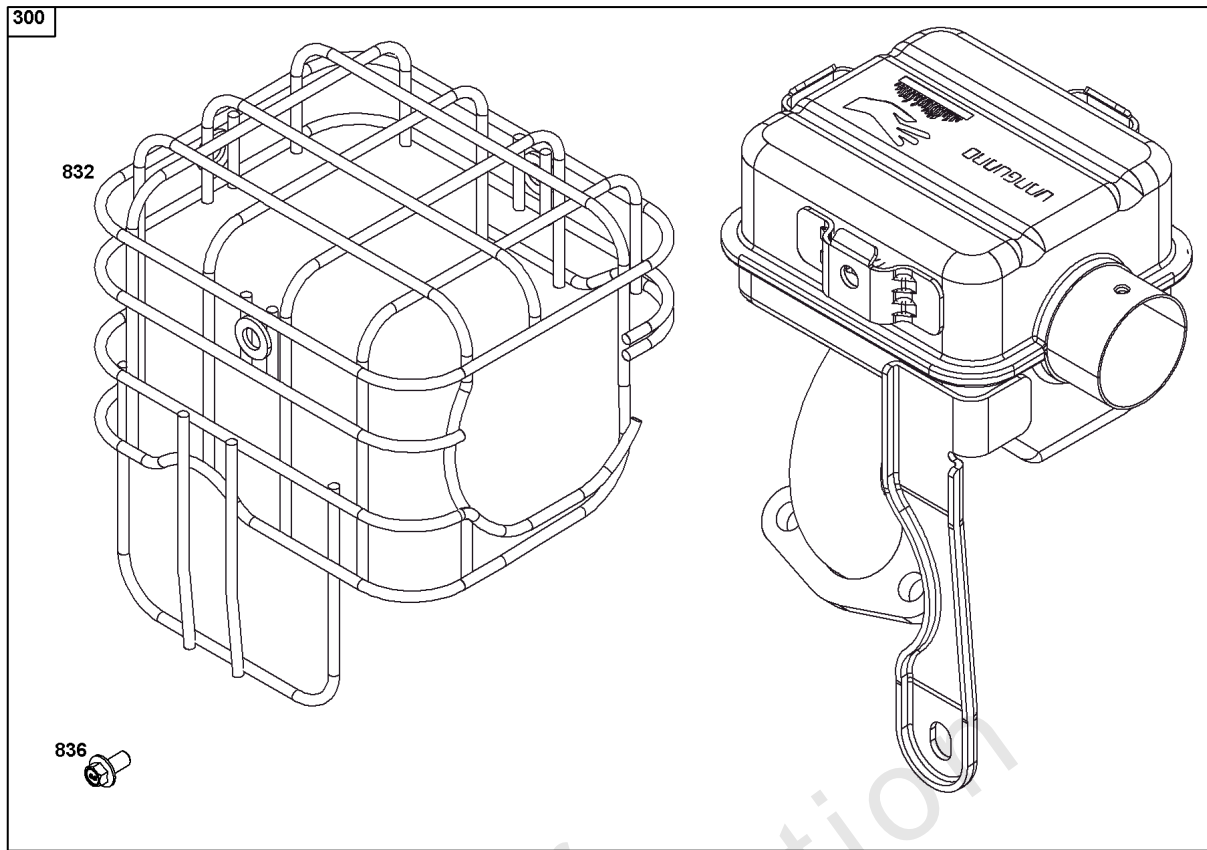

Not For
Reproduction

Exhaust Group

REF NO	PART NO	QTY	DESCRIPTION
300	84005147	1	MUFFLER
832	84005354	1	GUARD, Muffler
836	590850	3	SCREW -(Muffler Guard)
883	597072	1	GASKET, Exhaust
994	593207	1	ARRESTOR, Spark
1177	590632	2	NUT -(Muffler)
1449	590633	2	WASHER -(Muffler)

Not For Reproduction