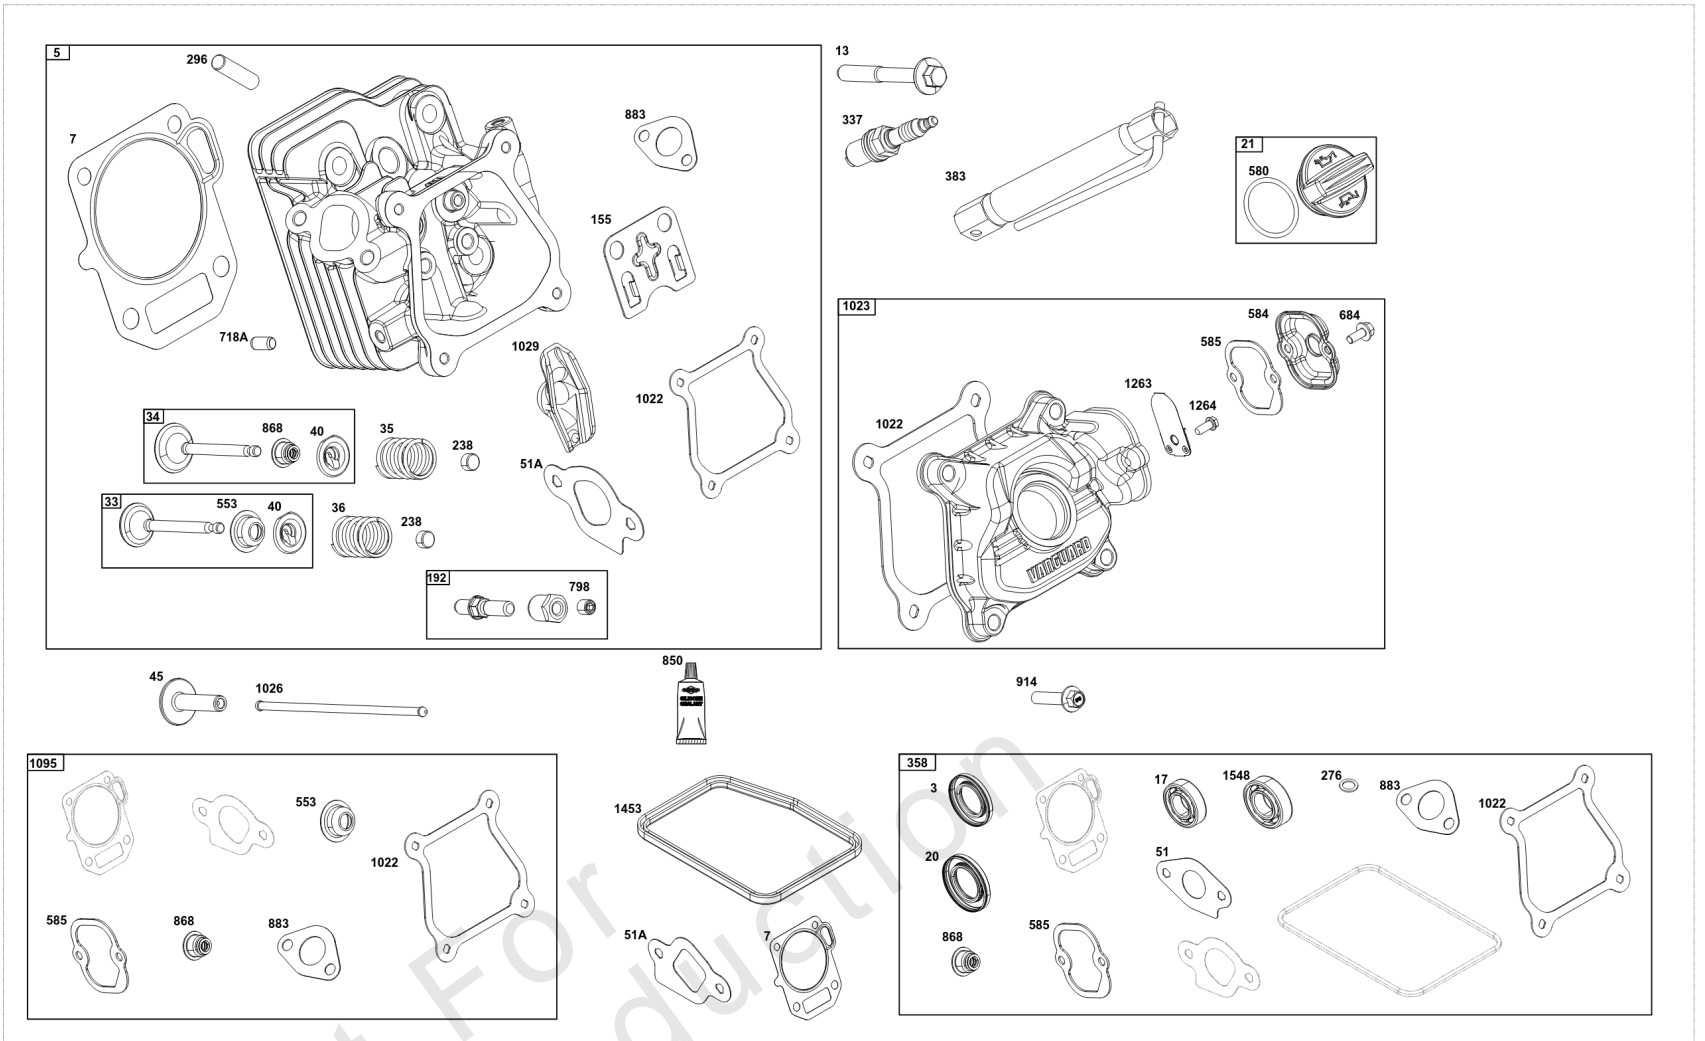

Cylinder Group

REF NO	PART NO	QTY	DESCRIPTION
1	84005446	1	CYLINDER ASSEMBLY
3	84002132	1	SEAL, Oil -(Magneto Side)
7	-----	1	GASKET, Cylinder Head -(Part information located in Cylinder Head Group.)
15	590678	2	PLUG, Oil Drain
17	596990	1	BEARING, Ball -(Cylinder)
20	-----	1	SEAL, Oil -(Part information located in Crankcase Cover/Sump and Lubrication Group.)
51	-----	1	GASKET, Intake -(Part information located in Cylinder Head Group.)
51A	-----	1	GASKET, Intake -(Part information located in Cylinder Head Group.)
219	597038	1	GEAR, Governor
276	-----	1	WASHER, Sealing -(Part information located in Carburetor Group.)
306	84007614	1	SHIELD, Cylinder
306A	597076	1	SHIELD, Cylinder
307	590850	1	SCREW -(Cylinder Shield)
307A	590683	2	SCREW -(Cylinder Shield)
358	597139	1	GASKET SET, Engine -(Service Kits may include extra parts not specific to this engine.)
404	597030	1	WASHER -(Governor Crank)
585	-----	1	GASKET, Breather Passage -(Part information located in Cylinder Head Group.)
615	597031	1	RETAINER, Governor Shaft
616	597029	1	CRANK, Governor
718	590713	2	PIN, Locating
799	590703	2	SCREW -(Oil Sensor)
850	-----	1	SEALANT, Liquid -(Part information located in Crankcase Cover/Sump and Lubrication Group.)
868	-----	1	SEAL, Valve -(Part information located in Cylinder Head Group.)
883	-----	1	GASKET, Exhaust -(Part information located in Exhaust Group.)
1022	-----	1	GASKET, Rocker Cover -(Part information located in Cylinder Head Group.)
1052	84004948	1	SENSOR, Oil
1453	-----	1	SEAL, Air Cleaner Cover -(Part information located in Air Cleaner Group.)
1548	-----	1	BEARING, Ball -(Part information located in Crankcase Cover/Sump and Lubrication Group.)

Not For
Reproduction