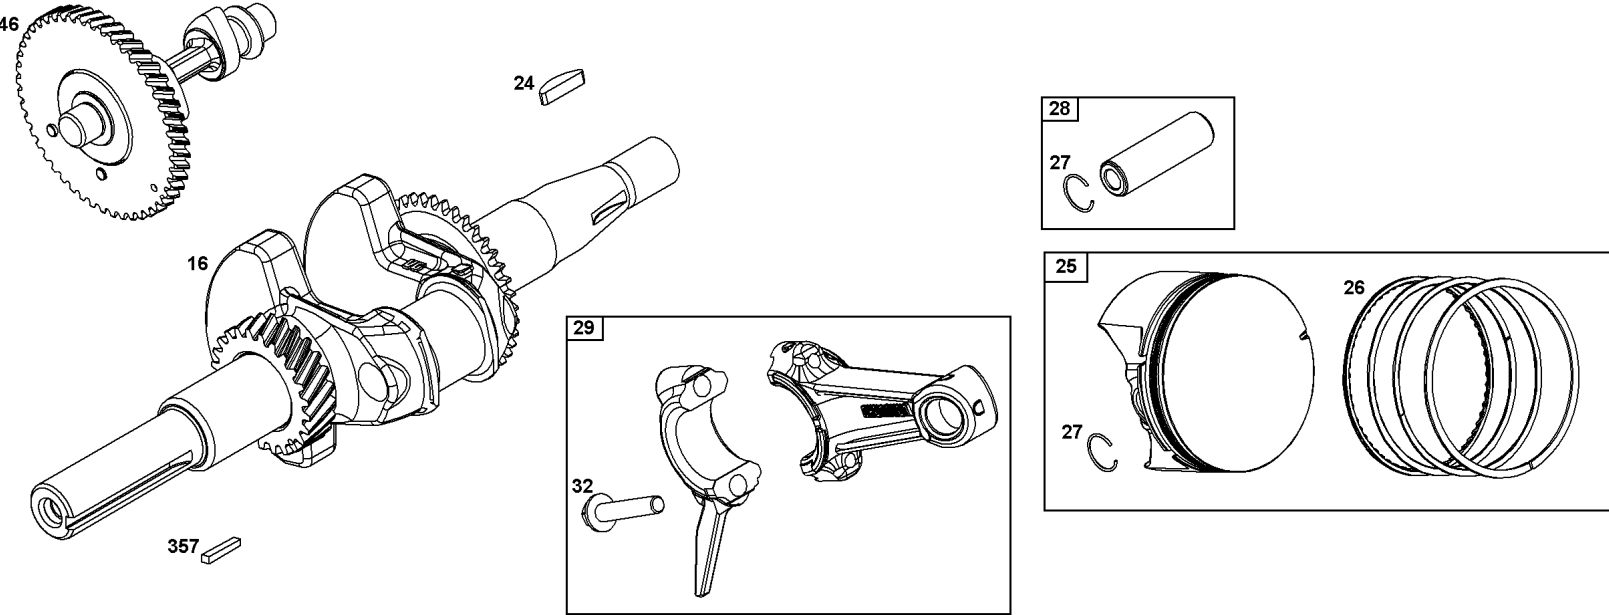

Not For
Reproduction

Controls Group

REF NO	PART NO	QTY	DESCRIPTION
188	590850	2	SCREW -(Control Bracket)
202	597032	1	LINK, Mechanical Governor
202A	597033	1	LINK, Mechanical Governor
209	597111	1	SPRING, Governor
211	691278	1	SPRING, Governor
222	84006188	1	BRACKET, Control
227	84003330	1	LEVER, Governor Control
232	597034	1	SPRING, Governor Link
265	691024	2	CLAMP, Casing
265	84004472	1	CLAMP, Casing
267	84004279	1	SCREW -(Casing Clamp)
281	84005296	1	PANEL, CONTROL
286	594949	1	MODULE, Oil Sensor
410	597024	1	LINK, Control
485	84004631	1	KNOB, Control
505	590641	1	NUT -(Governor Control Lever)
562	597121	1	BOLT -(Governor Control Lever)
621	84007989	1	SWITCH, Stop
629	597022	1	SPRING, Throttle Return
663	597460	1	SCREW -(Control Panel)
663A	84003635	6	SCREW -(Control Panel)
703	84008531	1	CLIP
1054	280275	1	TIE, Cable
1305	590703	1	SCREW -(Oil Sensor Module)
1515	590692	1	NUT -(Control Panel)
1568	84005188	2	RETAINER, Wire
1568	84005188	2	RETAINER, Wire
1571	597035	1	BRACKET, Governor Control
1572	597036	1	SCREW -(Governed Idle Spring Bracket)

Not For
Reproduction

Crankshaft Group

REF NO	PART NO	QTY	DESCRIPTION
16	84004649	1	CRANKSHAFT
24	596976	1	KEY, Flywheel
25	84004674	1	PISTON ASSEMBLY
25	84005433	1	PISTON ASSEMBLY - (.020" Oversize)
26	84005435	1	SET, Ring
26	84005437	1	SET, Ring - (.020" Oversize)
27	596982	1	LOCK, Piston Pin
28	84005441	1	PIN, Piston
29	84005444	1	ROD, Connecting
32	596984	2	SCREW -(Connecting Rod)
46	84005295	1	CAMSHAFT
357	692191	1	KEY, Drive Pulley